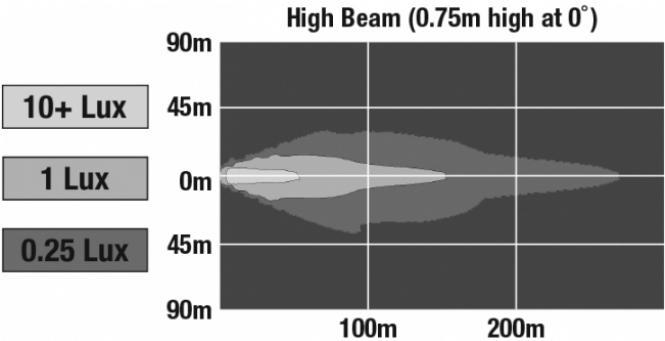

LED Headlights – Model 8800 Evolution 2

PHOTOMETRIC SPECIFICATIONS

| | |
|--------------------------------------|--|
| Raw Lumen Output | 2,250 |
| Effective Lumen Output | 898 |
| Candela Output | 73,200 |
| Nominal LED Color Temperature | 5000 K |
| Beam Pattern(s) | Forward Lighting - High Beam (DOT/ECE) |