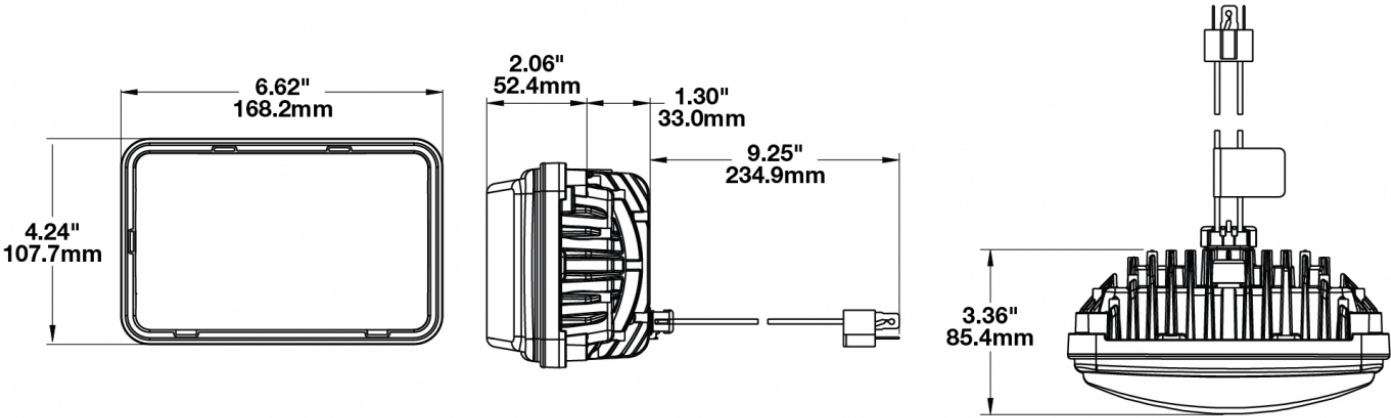

LED Headlights – Model 8800 Evolution 2

PRODUCT INFORMATION

Description	12-24V DOT/ECE LED High Beam Heated Headlight with Black Bezel
Height	107.19 mm / 4.22 in
Width	167.64 mm / 6.6 in
Depth	84.90 mm / 3.34 in
Shape	Rectangular
Outer Lens Material	Hardcoated Polycarbonate
Outer Lens Color	Clear
Housing Material	Die-Cast Aluminum
Housing Color	Black
Bezel Color	Black
Mounting Type	Low-Profile Panel Mount
Retrofits	1A1 and 2A1 (4" 1 6") sealed beams
Minimum Operating Temperature	-40 °C / -40 °F
Maximum Operating Temperature	65 °C / 149 °F
Connector or Wiring	H4 Connector - AMP (#172615-2)
Mating Connector	LH Terminal - AMP (#172795-1); RH Terminal - AMP (#172796-1)
Shipping Weight	2.30 lbs / 1.04 kgs

PRODUCT DIMENSIONS

ELECTRICAL SPECIFICATIONS

Input Voltage	12-24 V
Operating Voltage	9-32 V
Red Wire	High Beam
Black Wire	Ground
Current Draw	3.30A @ 12V 1.67A @ 24V

REGULATORY STANDARDS COMPLIANCE

Buy America Standards
Eco Friendly
IEC IP69K

PHOTOMETRIC SPECIFICATIONS

Raw Lumen Output	2,250
Effective Lumen Output	898
Candela Output	73,200
Nominal LED Color Temperature	5000 K
Beam Pattern(s)	Forward Lighting - High Beam (DOT/ECE)

APPLICATIONS