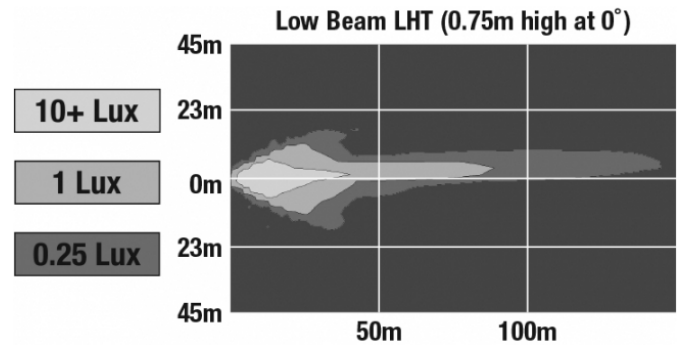

J.W. SPEAKER
Engineered. Lighting. Solutions.

LED Headlights – Model 8800 Evolution 2

PHOTOMETRIC SPECIFICATIONS

Raw Lumen Output	3,000
Effective Lumen Output	782
Candela Output	29,800
Nominal LED Color Temperature	5000 K
Beam Pattern(s)	Forward Lighting - Low Beam (ECE Left Hand)