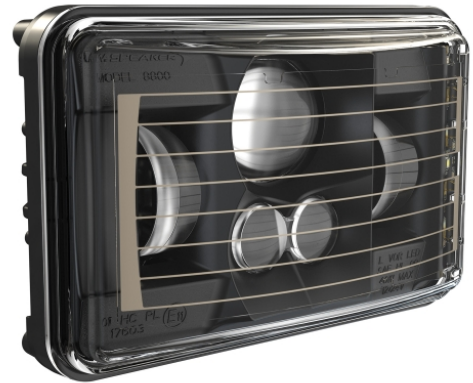

LED Headlights – Model 8800 Evolution 2

PRODUCT INFORMATION

Description	12-24V ECE LED LHT Low Beam Heated Headlight with Black Bezel
Height	107.19 mm / 4.22 in
Width	167.64 mm / 6.6 in
Depth	84.90 mm / 3.34 in
Shape	Rectangular
Outer Lens Material	Hardcoated Polycarbonate
Outer Lens Color	Clear
Housing Material	Die-Cast Aluminum
Housing Color	Black
Bezel Color	Black
Mounting Type	Low-Profile Panel Mount
Retrofits	1A1 and 2A1 (4" 1 6") sealed beams
Minimum Operating Temperature	-40 °C / -40 °F
Maximum Operating Temperature	65 °C / 149 °F
Connector or Wiring	H4 Connector - AMP (#172615-2)
Mating Connector	LH Terminal - AMP (#172795-1); RH Terminal - AMP (#172796-1)

PRODUCT DIMENSIONS

ELECTRICAL SPECIFICATIONS

Input Voltage	12-24V DC
Operating Voltage	9-32V DC
White Wire	Low Beam
Black Wire	Ground
Yellow Wire	Low Beam
Current Draw	3.30A @ 12V DC 1.67A @ 24V DC

REGULATORY STANDARDS COMPLIANCE

J.W. SPEAKER
Engineered. Lighting. Solutions.

LED Headlights – Model 8800 Evolution 2

PHOTOMETRIC SPECIFICATIONS

Raw Lumen Output	3,000
Effective Lumen Output	782
Candela Output	29,800
Nominal LED Color Temperature	5000 K
Beam Pattern(s)	Forward Lighting - Low Beam (ECE Left Hand)