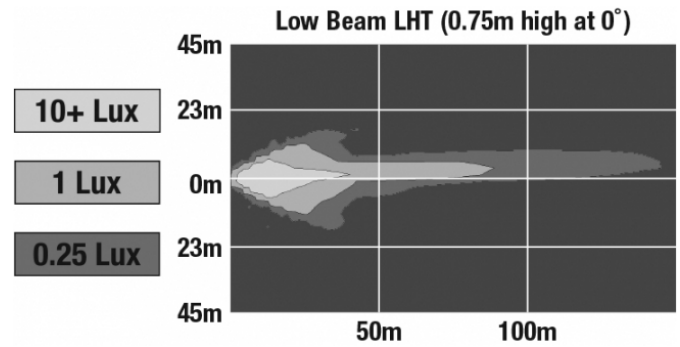

## PRODUCT DIMENSIONS

## PHOTOMETRIC SPECIFICATIONS

<b>Raw Lumen Output</b>	2,830
<b>Effective Lumen Output</b>	782
<b>Candela Output</b>	29,800
<b>Nominal LED Color Temperature</b>	5000 K
<b>Beam Pattern(s)</b>	Forward Lighting - Low Beam (ECE Left Hand)