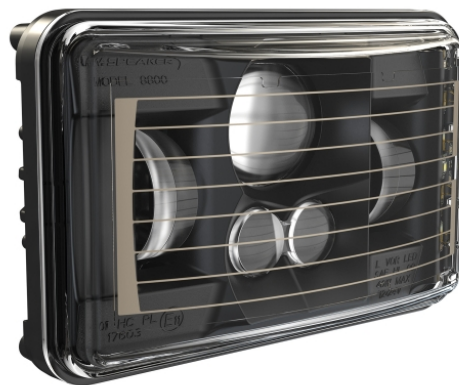

LED Headlights – Model 8800 Evolution 2

PRODUCT INFORMATION

Description	12-24V ECE LED LHT Low Beam Heated Headlight with Black Bezel
Height	107.19 mm / 4.22 in
Width	167.64 mm / 6.6 in
Depth	84.90 mm / 3.34 in
Shape	Rectangular
Outer Lens Material	Hardcoated Polycarbonate
Outer Lens Color	Clear
Housing Material	Die-Cast Aluminum
Housing Color	Black
Bezel Color	Black
Mounting Type	Low-Profile Panel Mount
Retrofits	1A1 and 2A1 (4" 1 6") sealed beams
Minimum Operating Temperature	-40 °C / -40 °F
Maximum Operating Temperature	65 °C / 149 °F
Connector or Wiring	H4 Connector - AMP (#172615-2)
Mating Connector	LH Terminal - AMP (#172795-1); RH Terminal - AMP (#172796-1)
Shipping Weight	2.30 lbs / 1.04 kgs

PRODUCT DIMENSIONS

ELECTRICAL SPECIFICATIONS

Input Voltage	12-24V DC
Operating Voltage	9-32V DC
White Wire	Low Beam
Black Wire	Ground
Yellow Wire	Low Beam
Current Draw	3.30A @ 12V DC 1.67A @ 24V DC

REGULATORY STANDARDS COMPLIANCE

J.W. SPEAKER
Engineered. Lighting. Solutions.

LED Headlights – Model 8800 Evolution 2

PHOTOMETRIC SPECIFICATIONS

Raw Lumen Output	2,830
Effective Lumen Output	782
Candela Output	29,800
Nominal LED Color Temperature	5000 K
Beam Pattern(s)	Forward Lighting - Low Beam (ECE Left Hand)