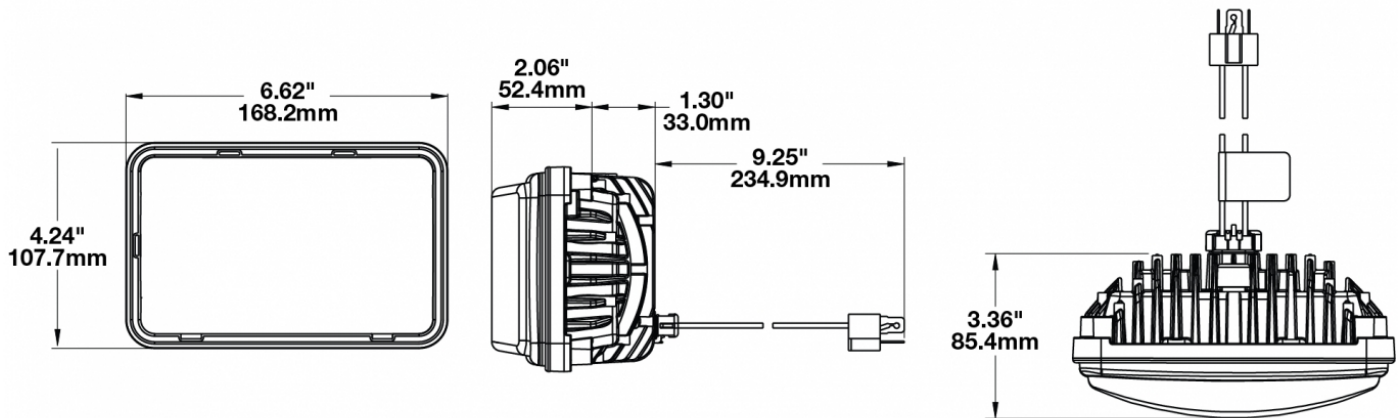

## PRODUCT INFORMATION

<b>Description</b>	12-24V ECE LED LHT Low Beam Heated Headlight with Black Bezel
<b>Height</b>	107.19 mm / 4.22 in
<b>Width</b>	167.64 mm / 6.6 in
<b>Depth</b>	84.90 mm / 3.34 in
<b>Shape</b>	Rectangular
<b>Outer Lens Material</b>	Hardcoated Polycarbonate
<b>Outer Lens Color</b>	Clear
<b>Housing Material</b>	Die-Cast Aluminum
<b>Housing Color</b>	Black
<b>Bezel Color</b>	Black
<b>Mounting Type</b>	Low-Profile Panel Mount
<b>Retrofits</b>	1A1 and 2A1 (4" 1 6") sealed beams
<b>Minimum Operating Temperature</b>	-40 °C / -40 °F
<b>Maximum Operating Temperature</b>	65 °C / 149 °F
<b>Connector or Wiring</b>	H4 Connector - AMP (#172615-2)
<b>Mating Connector</b>	LH Terminal - AMP (#172795-1); RH Terminal - AMP (#172796-1)
<b>Shipping Weight</b>	2.30 lbs / 1.04 kgs

## PRODUCT DIMENSIONS