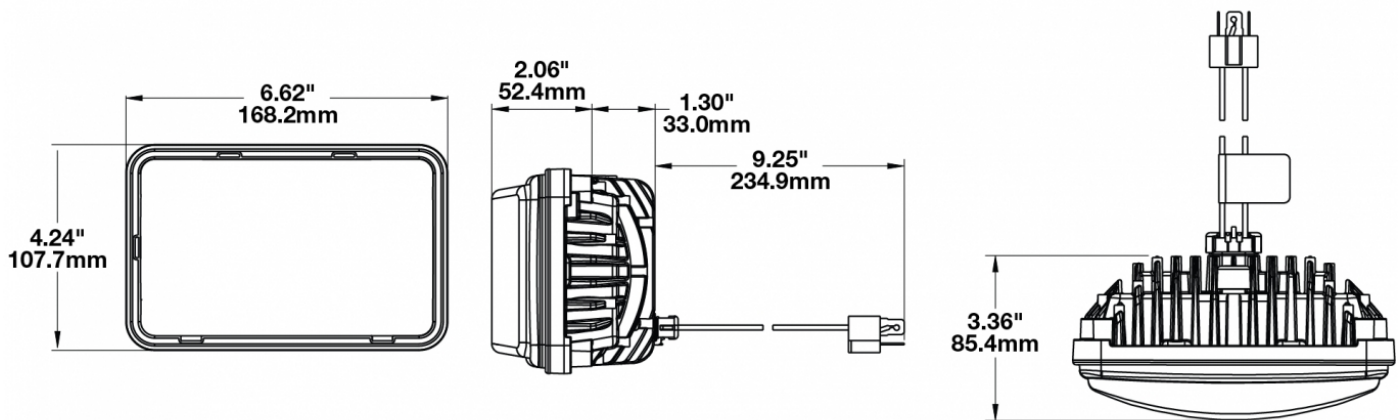

LED Headlights – Model 8800 Evolution 2

PRODUCT INFORMATION

Description	12-24V ECE LED LHT Low Beam Heated Headlight with Black Bezel
Height	107.19 mm / 4.22 in
Width	167.64 mm / 6.6 in
Depth	84.90 mm / 3.34 in
Shape	Rectangular
Outer Lens Material	Hardcoated Polycarbonate
Outer Lens Color	Clear
Housing Material	Die-Cast Aluminum
Housing Color	Black
Bezel Color	Black
Mounting Type	Low-Profile Panel Mount
Retrofits	1A1 and 2A1 (4" 1 6") sealed beams
Minimum Operating Temperature	-40 °C / -40 °F
Maximum Operating Temperature	65 °C / 149 °F
Connector or Wiring	H4 Connector - AMP (#172615-2)
Mating Connector	LH Terminal - AMP (#172795-1); RH Terminal - AMP (#172796-1)

PRODUCT DIMENSIONS

ELECTRICAL SPECIFICATIONS

Input Voltage	12-24V DC
Operating Voltage	9-32V DC
White Wire	Low Beam
Black Wire	Ground
Yellow Wire	Low Beam
Current Draw	3.30A @ 12V DC 1.67A @ 24V DC

REGULATORY STANDARDS COMPLIANCE

J.W. SPEAKER
Engineered. Lighting. Solutions.

LED Headlights – Model 8800 Evolution 2

PHOTOMETRIC SPECIFICATIONS

Raw Lumen Output	3,000
Effective Lumen Output	782
Candela Output	29,800
Nominal LED Color Temperature	5000 K
Beam Pattern(s)	Forward Lighting - Low Beam (ECE Left Hand)