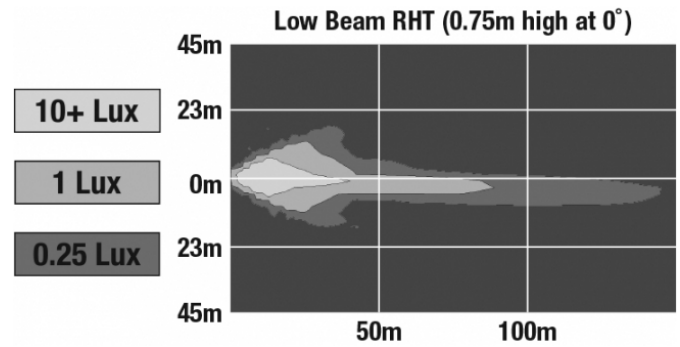

J.W. SPEAKER
Engineered. Lighting. Solutions.

LED Headlights – Model 8800 Evolution 2

PHOTOMETRIC SPECIFICATIONS

Raw Lumen Output	3000
Effective Lumen Output	782
Candela Output	29,800
Nominal LED Color Temperature	5000 K
Beam Pattern(s)	Forward Lighting - Low Beam (DOT) Forward Lighting - Low Beam (ECE Right Hand)