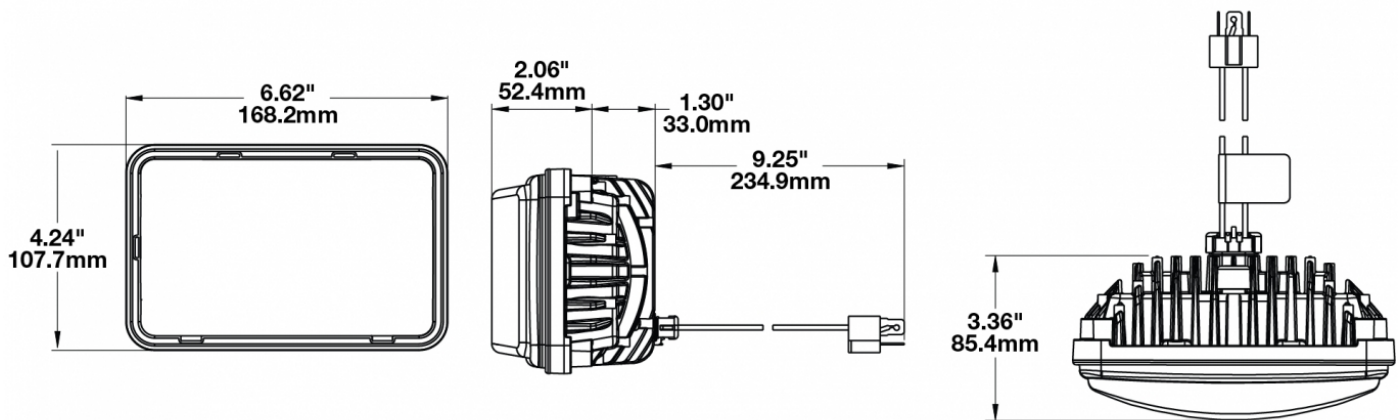

LED Headlights – Model 8800 Evolution 2

PRODUCT INFORMATION

Description	12-24V DOT/ECE LED RHT Low Beam Heated Headlight with Black Bezel
Height	107.19 mm / 4.22 in
Width	167.64 mm / 6.6 in
Depth	84.90 mm / 3.34 in
Shape	Rectangular
Outer Lens Material	Hardcoated Polycarbonate
Outer Lens Color	Clear
Housing Material	Die-Cast Aluminum
Housing Color	Black
Bezel Color	Black
Mounting Type	Low-Profile Panel Mount
Retrofits	1A1 and 2A1 (4" 1 6") sealed beams
Minimum Operating Temperature	-40 °C / -40 °F
Maximum Operating Temperature	65 °C / 149 °F
Connector or Wiring	H4 Connector - AMP (#172615-2)
Mating Connector	LH Terminal - AMP (#172795-1); RH Terminal - AMP (#172796-1)

PRODUCT DIMENSIONS

ELECTRICAL SPECIFICATIONS

Input Voltage	12-24V DC
Operating Voltage	9-32V DC
White Wire	Low Beam
Black Wire	Ground
Yellow Wire	Low Beam
Current Draw	3.30A @ 12V DC 1.67A @ 24V DC

REGULATORY STANDARDS COMPLIANCE

J.W. SPEAKER
Engineered. Lighting. Solutions.

LED Headlights – Model 8800 Evolution 2

PHOTOMETRIC SPECIFICATIONS

Raw Lumen Output	3000
Effective Lumen Output	782
Candela Output	29,800
Nominal LED Color Temperature	5000 K
Beam Pattern(s)	Forward Lighting - Low Beam (DOT) Forward Lighting - Low Beam (ECE Right Hand)