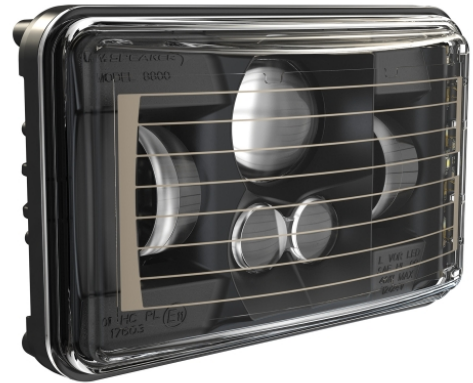

LED Headlights – Model 8800 Evolution 2

PRODUCT INFORMATION

Description	12-24V DOT/ECE LED RHT Low Beam Heated Headlight with Black Bezel
Height	107.19 mm / 4.22 in
Width	167.64 mm / 6.6 in
Depth	84.90 mm / 3.34 in
Shape	Rectangular
Outer Lens Material	Hardcoated Polycarbonate
Outer Lens Color	Clear
Housing Material	Die-Cast Aluminum
Housing Color	Black
Bezel Color	Black
Mounting Type	Low-Profile Panel Mount
Retrofits	1A1 and 2A1 (4" 1 6") sealed beams
Minimum Operating Temperature	-40 °C / -40 °F
Maximum Operating Temperature	65 °C / 149 °F
Connector or Wiring	H4 Connector - AMP (#172615-2)
Mating Connector	LH Terminal - AMP (#172795-1); RH Terminal - AMP (#172796-1)
Shipping Weight	2.30 lbs / 1.04 kgs

PRODUCT DIMENSIONS

ELECTRICAL SPECIFICATIONS

Input Voltage	12-24V DC
Operating Voltage	9-32V DC
White Wire	Low Beam
Black Wire	Ground
Yellow Wire	Low Beam
Current Draw	3.30A @ 12V DC 1.67A @ 24V DC

REGULATORY STANDARDS COMPLIANCE

J.W. SPEAKER
Engineered. Lighting. Solutions.

LED Headlights – Model 8800 Evolution 2

PHOTOMETRIC SPECIFICATIONS

Raw Lumen Output	2,830
Effective Lumen Output	782
Candela Output	29,800
Nominal LED Color Temperature	5000 K
Beam Pattern(s)	Forward Lighting - Low Beam (DOT) Forward Lighting - Low Beam (ECE Right Hand)