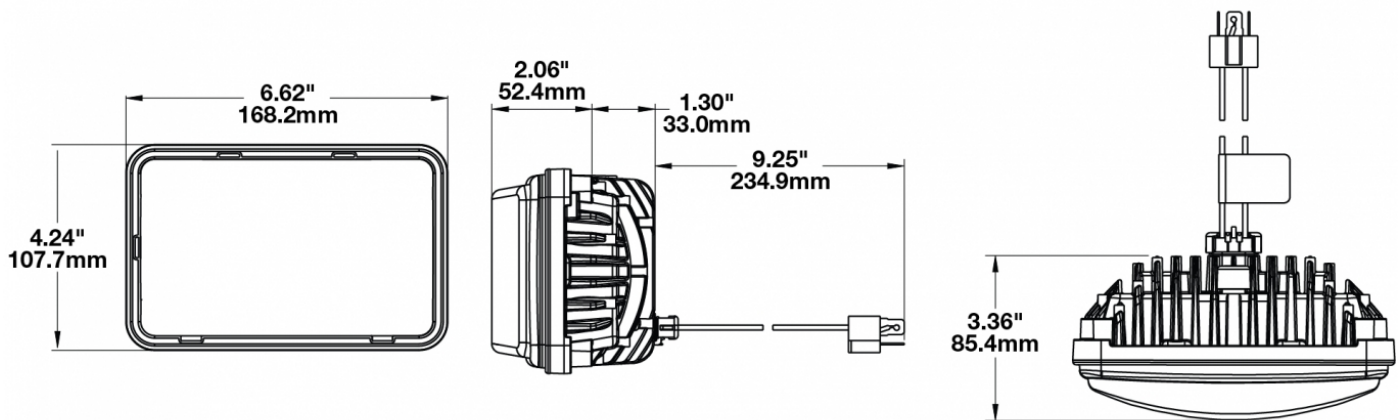

LED Headlights – Model 8800 Evolution 2

PRODUCT INFORMATION

Description	12-24V DOT/ECE LED RHT Low Beam Heated Headlight with Black Bezel
Height	107.19 mm / 4.22 in
Width	167.64 mm / 6.6 in
Depth	84.90 mm / 3.34 in
Shape	Rectangular
Outer Lens Material	Hardcoated Polycarbonate
Outer Lens Color	Clear
Housing Material	Die-Cast Aluminum
Housing Color	Black
Bezel Color	Black
Mounting Type	Low-Profile Panel Mount
Retrofits	1A1 and 2A1 (4" 1 6") sealed beams
Minimum Operating Temperature	-40 °C / -40 °F
Maximum Operating Temperature	65 °C / 149 °F
Connector or Wiring	H4 Connector - AMP (#172615-2)
Mating Connector	LH Terminal - AMP (#172795-1); RH Terminal - AMP (#172796-1)
Shipping Weight	2.30 lbs / 1.04 kgs

PRODUCT DIMENSIONS

ELECTRICAL SPECIFICATIONS

Input Voltage	12-24V DC
Operating Voltage	9-32V DC
White Wire	Low Beam
Black Wire	Ground
Yellow Wire	Low Beam
Current Draw	3.30A @ 12V DC 1.67A @ 24V DC

REGULATORY STANDARDS COMPLIANCE

J.W. SPEAKER
Engineered. Lighting. Solutions.

LED Headlights – Model 8800 Evolution 2

PHOTOMETRIC SPECIFICATIONS

Raw Lumen Output	2,830
Effective Lumen Output	782
Candela Output	29,800
Nominal LED Color Temperature	5000 K
Beam Pattern(s)	Forward Lighting - Low Beam (DOT) Forward Lighting - Low Beam (ECE Right Hand)