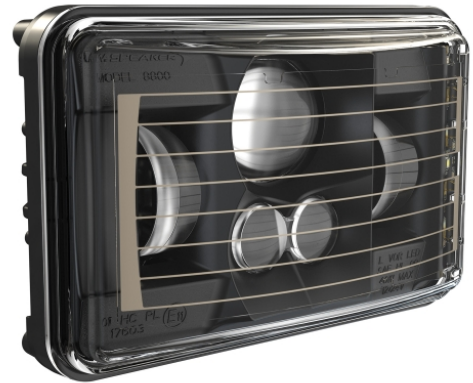

LED Headlights – Model 8800 Evolution 2

PRODUCT INFORMATION

Description	12-24V DOT/ECE LED RHT Low Beam Heated Headlight with Black Bezel
Height	107.19 mm / 4.22 in
Width	167.64 mm / 6.6 in
Depth	84.90 mm / 3.34 in
Shape	Rectangular
Outer Lens Material	Hardcoated Polycarbonate
Outer Lens Color	Clear
Housing Material	Die-Cast Aluminum
Housing Color	Black
Bezel Color	Black
Mounting Type	Low-Profile Panel Mount
Retrofits	1A1 and 2A1 (4" 1 6") sealed beams
Minimum Operating Temperature	-40 °C / -40 °F
Maximum Operating Temperature	65 °C / 149 °F
Connector or Wiring	H4 Connector - AMP (#172615-2)
Mating Connector	LH Terminal - AMP (#172795-1); RH Terminal - AMP (#172796-1)

PRODUCT DIMENSIONS

ELECTRICAL SPECIFICATIONS

Input Voltage	12-24V DC
Operating Voltage	9-32V DC
White Wire	Low Beam
Black Wire	Ground
Yellow Wire	Low Beam
Current Draw	3.30A @ 12V DC 1.67A @ 24V DC

REGULATORY STANDARDS COMPLIANCE

J.W. SPEAKER
Engineered. Lighting. Solutions.

LED Headlights – Model 8800 Evolution 2

PHOTOMETRIC SPECIFICATIONS

Raw Lumen Output	3000
Effective Lumen Output	782
Candela Output	29,800
Nominal LED Color Temperature	5000 K
Beam Pattern(s)	Forward Lighting - Low Beam (DOT) Forward Lighting - Low Beam (ECE Right Hand)