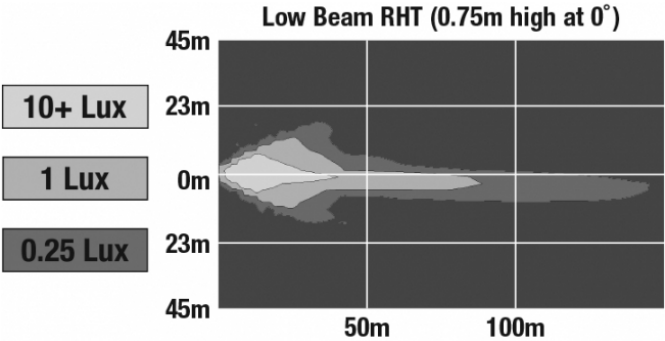

J.W. SPEAKER
Engineered. Lighting. Solutions.

LED Headlights – Model 8800 Evolution 2

PHOTOMETRIC SPECIFICATIONS

Raw Lumen Output	2,830
Effective Lumen Output	782
Candela Output	29,800
Nominal LED Color Temperature	5000 K
Beam Pattern(s)	Forward Lighting - Low Beam (DOT) Forward Lighting - Low Beam (ECE Right Hand)