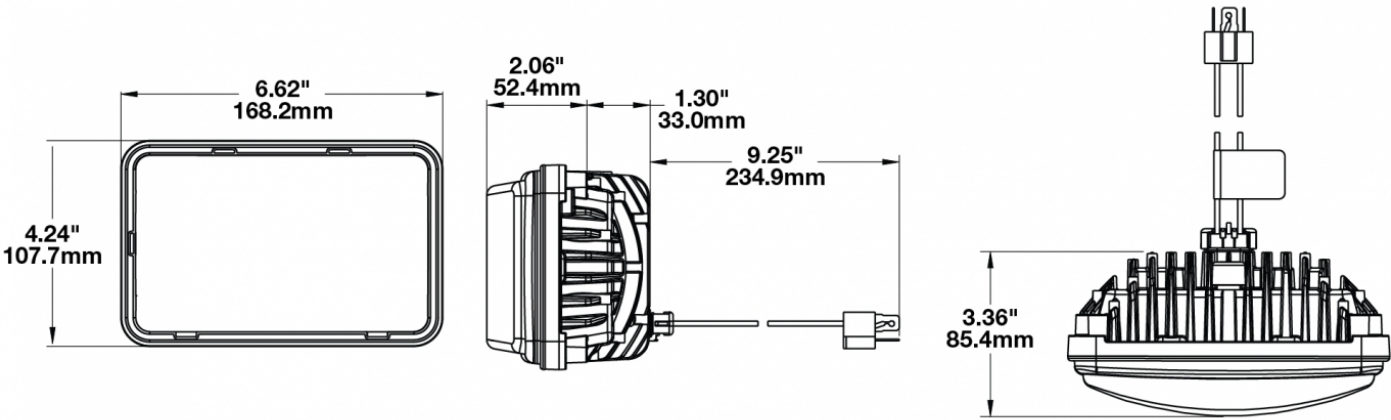

LED Headlights – Model 8800 Evolution 2

PRODUCT INFORMATION

Description	12-24V DOT/ECE LED RHT Low Beam Heated Headlight with Black Bezel
Height	107.19 mm / 4.22 in
Width	167.64 mm / 6.6 in
Depth	84.90 mm / 3.34 in
Shape	Rectangular
Outer Lens Material	Hardcoated Polycarbonate
Outer Lens Color	Clear
Housing Material	Die-Cast Aluminum
Housing Color	Black
Bezel Color	Black
Mounting Type	Low-Profile Panel Mount
Retrofits	1A1 and 2A1 (4" 1 6") sealed beams
Minimum Operating Temperature	-40 °C / -40 °F
Maximum Operating Temperature	65 °C / 149 °F
Connector or Wiring	H4 Connector - AMP (#172615-2)
Mating Connector	LH Terminal - AMP (#172795-1); RH Terminal - AMP (#172796-1)
Shipping Weight	2.30 lbs / 1.04 kgs

PRODUCT DIMENSIONS

ELECTRICAL SPECIFICATIONS

Input Voltage	12-24V DC
Operating Voltage	9-32V DC
White Wire	Low Beam
Black Wire	Ground
Yellow Wire	Low Beam
Current Draw	3.30A @ 12V DC 1.67A @ 24V DC

REGULATORY STANDARDS COMPLIANCE

LED Headlights – Model 8800 Evolution 2

PHOTOMETRIC SPECIFICATIONS

Raw Lumen Output	2,830
Effective Lumen Output	782
Candela Output	29,800
Nominal LED Color Temperature	5000 K
Beam Pattern(s)	Forward Lighting - Low Beam (DOT) Forward Lighting - Low Beam (ECE Right Hand)