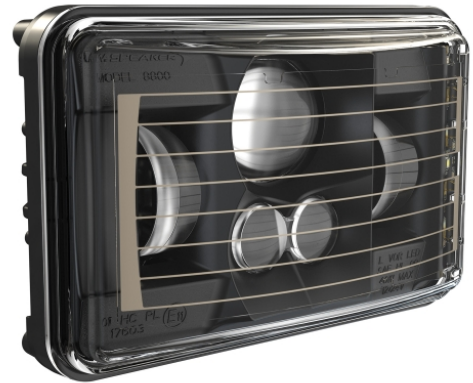

LED Headlights – Model 8800 Evolution 2

PRODUCT INFORMATION

Description	12-24V DOT/ECE LED RHT Low Beam Heated Headlight with Black Bezel
Height	107.19 mm / 4.22 in
Width	167.64 mm / 6.6 in
Depth	84.90 mm / 3.34 in
Shape	Rectangular
Outer Lens Material	Hardcoated Polycarbonate
Outer Lens Color	Clear
Housing Material	Die-Cast Aluminum
Housing Color	Black
Bezel Color	Black
Mounting Type	Low-Profile Panel Mount
Retrofits	1A1 and 2A1 (4" 1 6") sealed beams
Minimum Operating Temperature	-40 °C / -40 °F
Maximum Operating Temperature	65 °C / 149 °F
Connector or Wiring	H4 Connector - AMP (#172615-2)
Mating Connector	LH Terminal - AMP (#172795-1); RH Terminal - AMP (#172796-1)
Shipping Weight	2.30 lbs / 1.04 kgs

PRODUCT DIMENSIONS

ELECTRICAL SPECIFICATIONS

Input Voltage	12-24V DC
Operating Voltage	9-32V DC
White Wire	Low Beam
Black Wire	Ground
Yellow Wire	Low Beam
Current Draw	3.30A @ 12V DC 1.67A @ 24V DC

REGULATORY STANDARDS COMPLIANCE

LED Headlights – Model 8800 Evolution 2

PHOTOMETRIC SPECIFICATIONS

Raw Lumen Output	2,830
Effective Lumen Output	782
Candela Output	29,800
Nominal LED Color Temperature	5000 K
Beam Pattern(s)	Forward Lighting - Low Beam (DOT) Forward Lighting - Low Beam (ECE Right Hand)