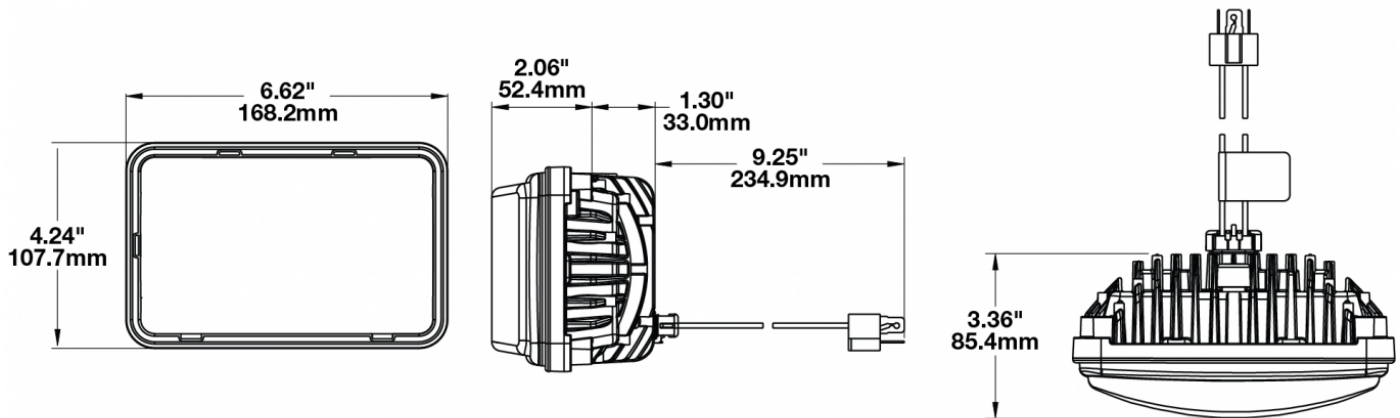

LED Headlights – Model 8800 Evolution 2

PRODUCT INFORMATION

Description	12-24V DOT/ECE LED High Beam Headlight with Black Bezel
Height	107.19 mm / 4.22 in
Width	167.64 mm / 6.6 in
Depth	84.90 mm / 3.34 in
Shape	Rectangular
Outer Lens Material	Hardcoated Polycarbonate
Outer Lens Color	Clear
Housing Material	Die-Cast Aluminum
Housing Color	Black
Bezel Color	Black
Mounting Type	Low-Profile Panel Mount
Retrofits	1A1 and 2A1 (4" 1 6") sealed beams
Minimum Operating Temperature	-40 °C / -40 °F
Maximum Operating Temperature	65 °C / 149 °F
Connector or Wiring	H4 Connector - AMP (#172615-2)
Mating Connector	LH Terminal - AMP (#172795-1); RH Terminal - AMP (#172796-1)
Product Weight	1.90 lbs / 0.86 kgs
Shipping Weight	2.30 lbs / 1.04 kgs

PRODUCT DIMENSIONS

ELECTRICAL SPECIFICATIONS

Input Voltage	12-24 V
Operating Voltage	9-32 V
Red Wire	High Beam
Black Wire	Ground
Current Draw	2.10A @ 12V 1.00A @ 24V

REGULATORY STANDARDS COMPLIANCE

Buy America Standards
Eco Friendly
IEC IP69K

PHOTOMETRIC SPECIFICATIONS

Raw Lumen Output	2,250
Effective Lumen Output	898
Candela Output	73,200
Nominal LED Color Temperature	5000 K
Beam Pattern(s)	Forward Lighting - High Beam (DOT/ECE)

APPLICATIONS