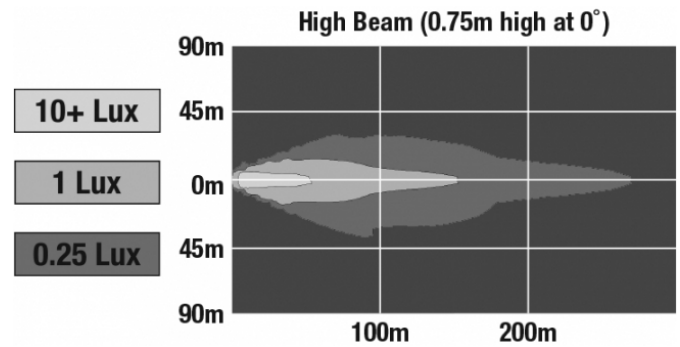

LED Headlights – Model 8800 Evolution 2

PRODUCT INFORMATION

Description	12-24V DOT/ECE LED High Beam Headlight with Black Bezel
Height	107.19 mm / 4.22 in
Width	167.64 mm / 6.6 in
Depth	84.90 mm / 3.34 in
Shape	Rectangular
Outer Lens Material	Hardcoated Polycarbonate
Outer Lens Color	Clear
Housing Material	Die-Cast Aluminum
Housing Color	Black
Bezel Color	Black
Mounting Type	Low-Profile Panel Mount
Retrofits	1A1 and 2A1 (4" 1 6") sealed beams
Minimum Operating Temperature	-40 °C / -40 °F
Maximum Operating Temperature	65 °C / 149 °F
Connector or Wiring	H4 Connector - AMP (#172615-2)
Mating Connector	LH Terminal - AMP (#172795-1); RH Terminal - AMP (#172796-1)
Shipping Weight	2.30 lbs / 1.04 kgs

PHOTOMETRIC SPECIFICATIONS

Raw Lumen Output	2,250
Effective Lumen Output	898
Candela Output	73,200
Nominal LED Color Temperature	5000 K
Beam Pattern(s)	Forward Lighting - High Beam (DOT/ECE)

APPLICATIONS