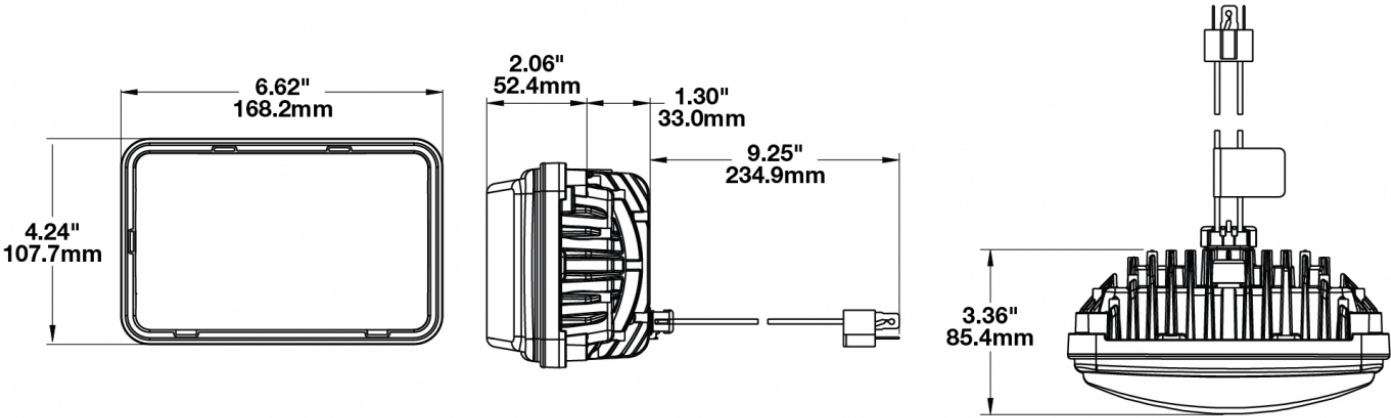

LED Headlights – Model 8800 Evolution 2

PRODUCT INFORMATION

Description	12-24V DOT/ECE LED High Beam Headlight with Black Bezel
Height	107.19 mm / 4.22 in
Width	167.64 mm / 6.6 in
Depth	84.90 mm / 3.34 in
Shape	Rectangular
Outer Lens Material	Hardcoated Polycarbonate
Outer Lens Color	Clear
Housing Material	Die-Cast Aluminum
Housing Color	Black
Bezel Color	Black
Mounting Type	Low-Profile Panel Mount
Retrofits	1A1 and 2A1 (4" 1 6") sealed beams
Minimum Operating Temperature	-40 °C / -40 °F
Maximum Operating Temperature	65 °C / 149 °F
Connector or Wiring	H4 Connector - AMP (#172615-2)
Mating Connector	LH Terminal - AMP (#172795-1); RH Terminal - AMP (#172796-1)
Shipping Weight	2.30 lbs / 1.04 kgs

PRODUCT DIMENSIONS

ELECTRICAL SPECIFICATIONS

Input Voltage	12-24 V
Operating Voltage	9-32 V
Red Wire	High Beam
Black Wire	Ground
Current Draw	2.10A @ 12V 1.00A @ 24V

REGULATORY STANDARDS COMPLIANCE

Buy America Standards
Eco Friendly
IEC IP69K

PHOTOMETRIC SPECIFICATIONS

Raw Lumen Output	2,250
Effective Lumen Output	898
Candela Output	73,200
Nominal LED Color Temperature	5000 K
Beam Pattern(s)	Forward Lighting - High Beam (DOT/ECE)

APPLICATIONS