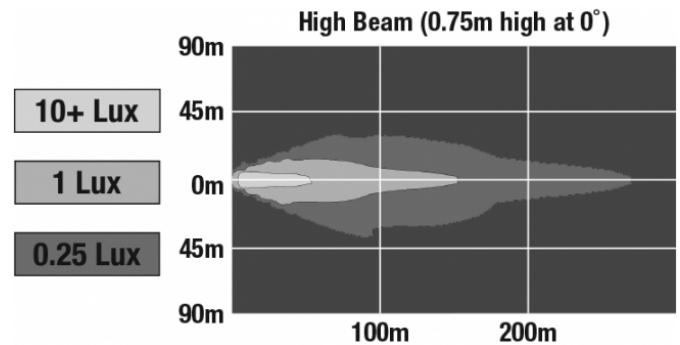

LED Headlights – Model 8800 Evolution 2

PRODUCT INFORMATION

Description	12-24V DOT/ECE LED High Beam Headlight with Black Bezel
Height	107.19 mm / 4.22 in
Width	167.64 mm / 6.6 in
Depth	84.90 mm / 3.34 in
Shape	Rectangular
Outer Lens Material	Hardcoated Polycarbonate
Outer Lens Color	Clear
Housing Material	Die-Cast Aluminum
Housing Color	Black
Bezel Color	Black
Mounting Type	Low-Profile Panel Mount
Retrofits	1A1 and 2A1 (4" 1 6") sealed beams
Minimum Operating Temperature	-40 °C / -40 °F
Maximum Operating Temperature	65 °C / 149 °F
Connector or Wiring	H4 Connector - AMP (#172615-2)
Mating Connector	LH Terminal - AMP (#172795-1); RH Terminal - AMP (#172796-1)
Shipping Weight	2.30 lbs / 1.04 kgs

PHOTOMETRIC SPECIFICATIONS

Raw Lumen Output	2,250
Effective Lumen Output	898
Candela Output	73,200
Nominal LED Color Temperature	5000 K
Beam Pattern(s)	Forward Lighting - High Beam (DOT/ECE)

APPLICATIONS