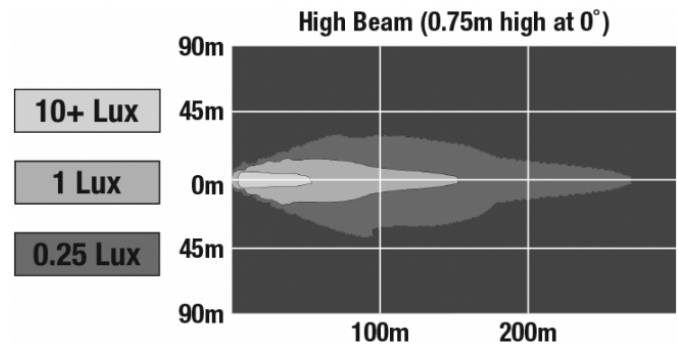

LED Headlights – Model 8800 Evolution 2

PRODUCT INFORMATION

Description	12-24V DOT/ECE LED High Beam Headlight with Black Bezel
Height	107.19 mm / 4.22 in
Width	167.64 mm / 6.6 in
Depth	84.90 mm / 3.34 in
Shape	Rectangular
Outer Lens Material	Hardcoated Polycarbonate
Outer Lens Color	Clear
Housing Material	Die-Cast Aluminum
Housing Color	Black
Bezel Color	Black
Mounting Type	Low-Profile Panel Mount
Retrofits	1A1 and 2A1 (4" 1 6") sealed beams
Minimum Operating Temperature	-40 °C / -40 °F
Maximum Operating Temperature	65 °C / 149 °F
Connector or Wiring	H4 Connector - AMP (#172615-2)
Mating Connector	LH Terminal - AMP (#172795-1); RH Terminal - AMP (#172796-1)
Product Weight	1.90 lbs / 0.86 kgs
Shipping Weight	2.30 lbs / 1.04 kgs

PHOTOMETRIC SPECIFICATIONS

Raw Lumen Output	2,250
Effective Lumen Output	898
Candela Output	73,200
Nominal LED Color Temperature	5000 K
Beam Pattern(s)	Forward Lighting - High Beam (DOT/ECE)

APPLICATIONS