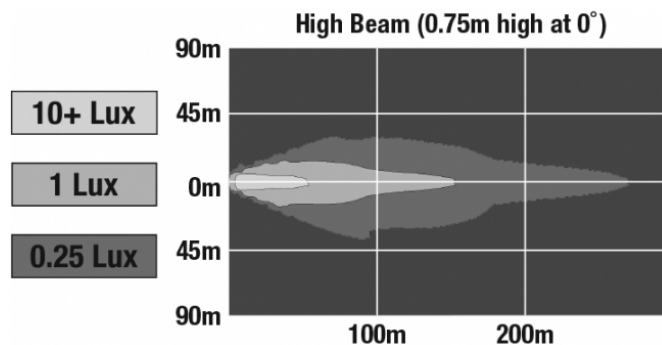

LED Headlights – Model 8800 Evolution 2

PRODUCT INFORMATION

Description	12-24V DOT/ECE LED High Beam Headlight with Black Bezel
Height	107.19 mm / 4.22 in
Width	167.64 mm / 6.6 in
Depth	84.90 mm / 3.34 in
Shape	Rectangular
Outer Lens Material	Hardcoated Polycarbonate
Outer Lens Color	Clear
Housing Material	Die-Cast Aluminum
Housing Color	Black
Bezel Color	Black
Mounting Type	Low-Profile Panel Mount
Retrofits	1A1 and 2A1 (4" 1 6") sealed beams
Minimum Operating Temperature	-40 °C / -40 °F
Maximum Operating Temperature	65 °C / 149 °F
Connector or Wiring	H4 Connector - AMP (#172615-2)
Mating Connector	LH Terminal - AMP (#172795-1); RH Terminal - AMP (#172796-1)
Shipping Weight	2.30 lbs / 1.04 kgs

PHOTOMETRIC SPECIFICATIONS

Raw Lumen Output	2,250
Effective Lumen Output	898
Candela Output	73,200
Nominal LED Color Temperature	5000 K
Beam Pattern(s)	Forward Lighting - High Beam (DOT/ECE)

APPLICATIONS