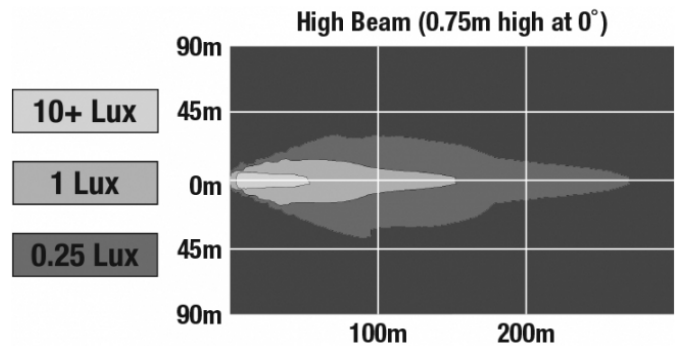

LED Headlights – Model 8800 Evolution 2

PRODUCT INFORMATION

Description	12-24V DOT/ECE LED High Beam Headlight with Black Bezel
Height	107.19 mm / 4.22 in
Width	167.64 mm / 6.6 in
Depth	84.90 mm / 3.34 in
Shape	Rectangular
Outer Lens Material	Hardcoated Polycarbonate
Outer Lens Color	Clear
Housing Material	Die-Cast Aluminum
Housing Color	Black
Bezel Color	Black
Mounting Type	Low-Profile Panel Mount
Retrofits	1A1 and 2A1 (4" 1 6") sealed beams
Minimum Operating Temperature	-40 °C / -40 °F
Maximum Operating Temperature	65 °C / 149 °F
Connector or Wiring	H4 Connector - AMP (#172615-2)
Mating Connector	LH Terminal - AMP (#172795-1); RH Terminal - AMP (#172796-1)
Product Weight	1.90 lbs / 0.86 kgs
Shipping Weight	2.30 lbs / 1.04 kgs

LED Headlights – Model 8800 Evolution 2

PHOTOMETRIC SPECIFICATIONS

Raw Lumen Output	2,250
Effective Lumen Output	898
Candela Output	73,200
Nominal LED Color Temperature	5000 K
Beam Pattern(s)	Forward Lighting - High Beam (DOT/ECE)