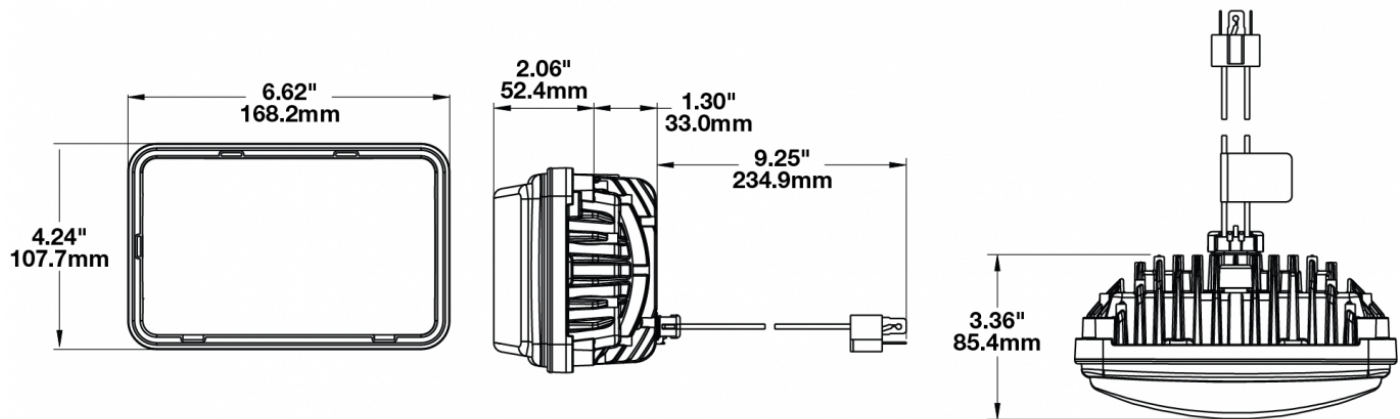

LED Headlights – Model 8800 Evolution 2

PRODUCT INFORMATION

Description	12-24V DOT/ECE LED High Beam Headlight with Black Bezel
Height	107.19 mm / 4.22 in
Width	167.64 mm / 6.6 in
Depth	84.90 mm / 3.34 in
Shape	Rectangular
Outer Lens Material	Hardcoated Polycarbonate
Outer Lens Color	Clear
Housing Material	Die-Cast Aluminum
Housing Color	Black
Bezel Color	Black
Mounting Type	Low-Profile Panel Mount
Retrofits	1A1 and 2A1 (4" 1 6") sealed beams
Minimum Operating Temperature	-40 °C / -40 °F
Maximum Operating Temperature	65 °C / 149 °F
Connector or Wiring	H4 Connector - AMP (#172615-2)
Mating Connector	LH Terminal - AMP (#172795-1); RH Terminal - AMP (#172796-1)
Product Weight	1.90 lbs / 0.86 kgs
Shipping Weight	2.30 lbs / 1.04 kgs

PRODUCT DIMENSIONS

ELECTRICAL SPECIFICATIONS

Input Voltage	12-24 V
Operating Voltage	9-32 V
Red Wire	High Beam
Black Wire	Ground
Current Draw	2.10A @ 12V 1.00A @ 24V

REGULATORY STANDARDS COMPLIANCE

Buy America Standards
Eco Friendly
IEC IP69K

LED Headlights – Model 8800 Evolution 2

PHOTOMETRIC SPECIFICATIONS

Raw Lumen Output	2,250
Effective Lumen Output	898
Candela Output	73,200
Nominal LED Color Temperature	5000 K
Beam Pattern(s)	Forward Lighting - High Beam (DOT/ECE)