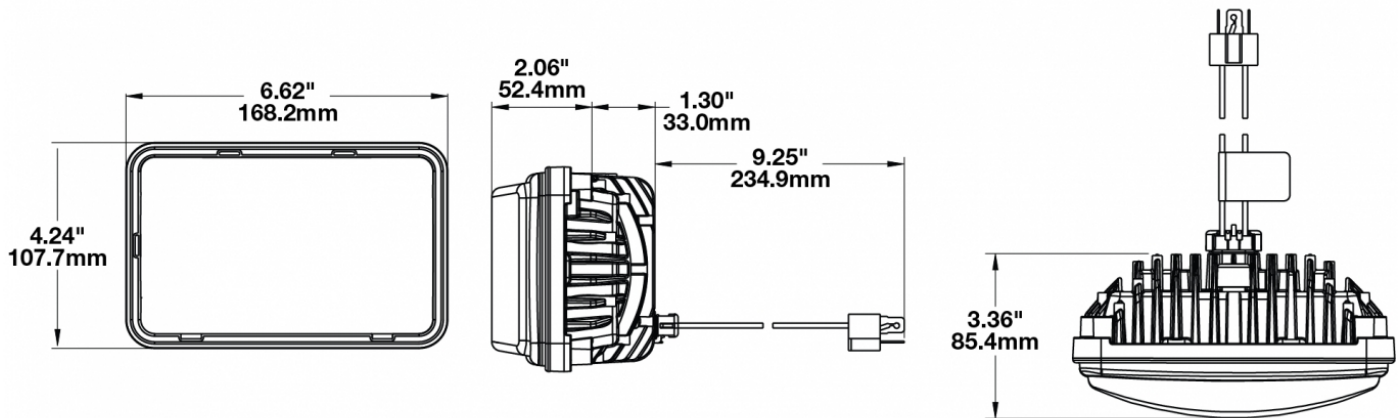

LED Headlights – Model 8800 Evolution 2

PRODUCT INFORMATION

Description	12-24V DOT/ECE LED High Beam Headlight with Black Bezel
Height	107.19 mm / 4.22 in
Width	167.64 mm / 6.6 in
Depth	84.90 mm / 3.34 in
Shape	Rectangular
Outer Lens Material	Hardcoated Polycarbonate
Outer Lens Color	Clear
Housing Material	Die-Cast Aluminum
Housing Color	Black
Bezel Color	Black
Mounting Type	Low-Profile Panel Mount
Retrofits	1A1 and 2A1 (4" 1 6") sealed beams
Minimum Operating Temperature	-40 °C / -40 °F
Maximum Operating Temperature	65 °C / 149 °F
Connector or Wiring	H4 Connector - AMP (#172615-2)
Mating Connector	LH Terminal - AMP (#172795-1); RH Terminal - AMP (#172796-1)
Shipping Weight	2.30 lbs / 1.04 kgs

PRODUCT DIMENSIONS

ELECTRICAL SPECIFICATIONS

Input Voltage	12-24 V
Operating Voltage	9-32 V
Red Wire	High Beam
Black Wire	Ground
Current Draw	2.10A @ 12V 1.00A @ 24V

REGULATORY STANDARDS COMPLIANCE

Buy America Standards
Eco Friendly
IEC IP69K

PHOTOMETRIC SPECIFICATIONS

Raw Lumen Output	2,250
Effective Lumen Output	898
Candela Output	73,200
Nominal LED Color Temperature	5000 K
Beam Pattern(s)	Forward Lighting - High Beam (DOT/ECE)

APPLICATIONS