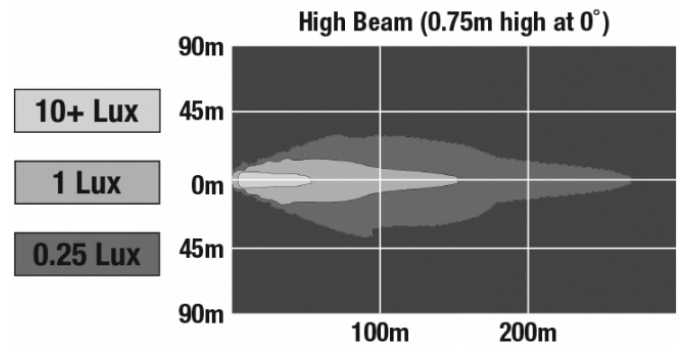

LED Headlights – Model 8800 Evolution 2

PRODUCT INFORMATION

Description	12-24V DOT/ECE LED High Beam Headlight with Black Bezel
Height	107.19 mm / 4.22 in
Width	167.64 mm / 6.6 in
Depth	84.90 mm / 3.34 in
Shape	Rectangular
Outer Lens Material	Hardcoated Polycarbonate
Outer Lens Color	Clear
Housing Material	Die-Cast Aluminum
Housing Color	Black
Bezel Color	Black
Mounting Type	Low-Profile Panel Mount
Retrofits	1A1 and 2A1 (4" 1 6") sealed beams
Minimum Operating Temperature	-40 °C / -40 °F
Maximum Operating Temperature	65 °C / 149 °F
Connector or Wiring	H4 Connector - AMP (#172615-2)
Mating Connector	LH Terminal - AMP (#172795-1); RH Terminal - AMP (#172796-1)
Shipping Weight	2.30 lbs / 1.04 kgs

PHOTOMETRIC SPECIFICATIONS

Raw Lumen Output	2,250
Effective Lumen Output	898
Candela Output	73,200
Nominal LED Color Temperature	5000 K
Beam Pattern(s)	Forward Lighting - High Beam (DOT/ECE)

APPLICATIONS