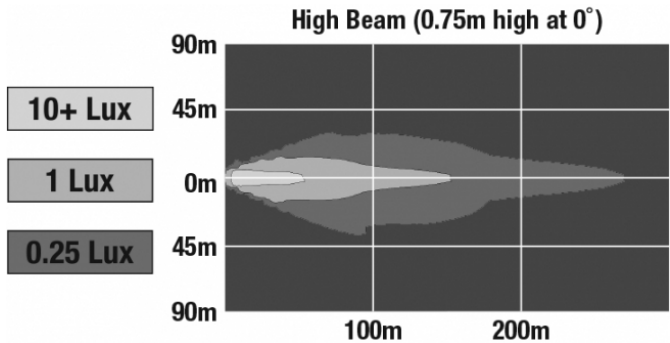

LED Headlights – Model 8800 Evolution 2

PRODUCT INFORMATION

Description	12-24V DOT/ECE LED High Beam Headlight with Black Bezel
Height	107.19 mm / 4.22 in
Width	167.64 mm / 6.6 in
Depth	84.90 mm / 3.34 in
Shape	Rectangular
Outer Lens Material	Hardcoated Polycarbonate
Outer Lens Color	Clear
Housing Material	Die-Cast Aluminum
Housing Color	Black
Bezel Color	Black
Mounting Type	Low-Profile Panel Mount
Retrofits	1A1 and 2A1 (4" 1 6") sealed beams
Minimum Operating Temperature	-40 °C / -40 °F
Maximum Operating Temperature	65 °C / 149 °F
Connector or Wiring	H4 Connector - AMP (#172615-2)
Mating Connector	LH Terminal - AMP (#172795-1); RH Terminal - AMP (#172796-1)
Product Weight	1.90 lbs / 0.86 kgs
Shipping Weight	2.30 lbs / 1.04 kgs

PHOTOMETRIC SPECIFICATIONS

Raw Lumen Output	2,250
Effective Lumen Output	898
Candela Output	73,200
Nominal LED Color Temperature	5000 K
Beam Pattern(s)	Forward Lighting - High Beam (DOT/ECE)

APPLICATIONS