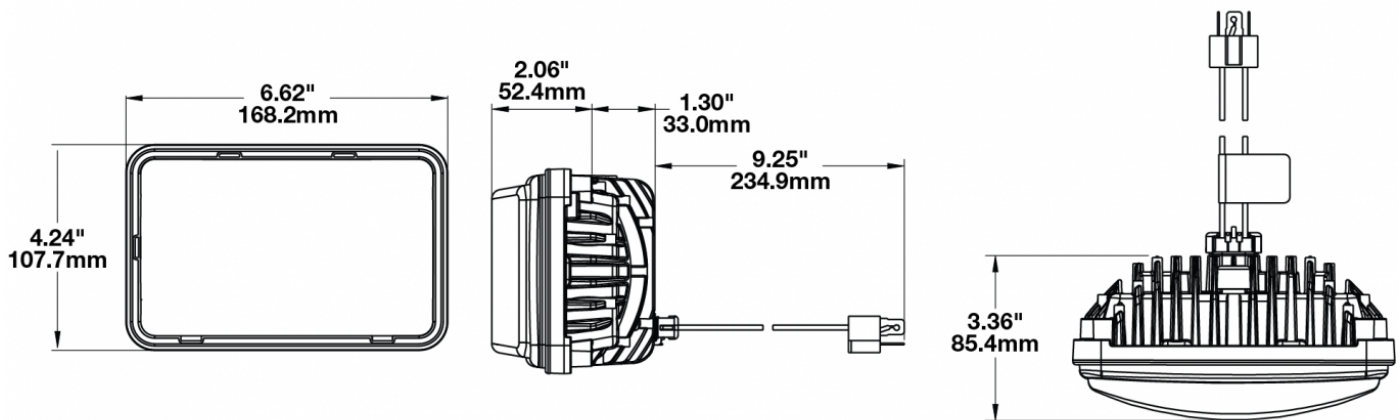

LED Headlights – Model 8800 Evolution 2

PRODUCT INFORMATION

Description	12-24V DOT/ECE LED RHT Low Beam Headlight with Black Bezel
Height	107.19 mm / 4.22 in
Width	167.64 mm / 6.6 in
Depth	84.90 mm / 3.34 in
Shape	Rectangular
Outer Lens Material	Hardcoated Polycarbonate
Outer Lens Color	Clear
Housing Material	Die-Cast Aluminum
Housing Color	Black
Bezel Color	Black
Mounting Type	Low-Profile Panel Mount
Retrofits	1A1 and 2A1 (4" 1 6") sealed beams
Minimum Operating Temperature	-40 °C / -40 °F
Maximum Operating Temperature	65 °C / 149 °F
Connector or Wiring	H4 Connector - AMP (#172615-2)
Mating Connector	LH Terminal - AMP (#172795-1); RH Terminal - AMP (#172796-1)
Product Weight	1.83 lbs / 0.83 kgs
Shipping Weight	2.30 lbs / 1.04 kgs

PRODUCT DIMENSIONS

ELECTRICAL SPECIFICATIONS

Input Voltage	12-24V DC
Operating Voltage	9-32V DC
White Wire	Low Beam
Black Wire	Ground
Yellow Wire	Low Beam
Current Draw	2.10A @ 12V DC 1.00A @ 24V DC

REGULATORY STANDARDS COMPLIANCE

LED Headlights – Model 8800 Evolution 2

PHOTOMETRIC SPECIFICATIONS

Raw Lumen Output	2,830
Effective Lumen Output	782
Candela Output	29,800
Nominal LED Color Temperature	5000 K
Beam Pattern(s)	Forward Lighting - Low Beam (DOT) Forward Lighting - Low Beam (ECE Right Hand)