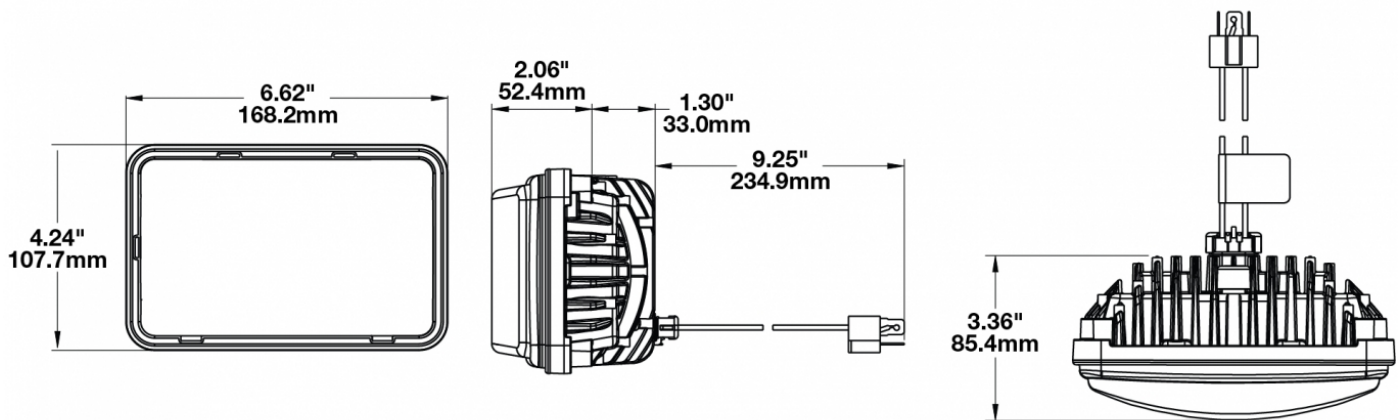

LED Headlights – Model 8800 Evolution 2

PRODUCT INFORMATION

Description	12-24V DOT/ECE LED RHT Low Beam Headlight with Black Bezel
Height	107.19 mm / 4.22 in
Width	167.64 mm / 6.6 in
Depth	84.90 mm / 3.34 in
Shape	Rectangular
Outer Lens Material	Hardcoated Polycarbonate
Outer Lens Color	Clear
Housing Material	Die-Cast Aluminum
Housing Color	Black
Bezel Color	Black
Mounting Type	Low-Profile Panel Mount
Retrofits	1A1 and 2A1 (4" 1 6") sealed beams
Minimum Operating Temperature	-40 °C / -40 °F
Maximum Operating Temperature	65 °C / 149 °F
Connector or Wiring	H4 Connector - AMP (#172615-2)
Mating Connector	LH Terminal - AMP (#172795-1); RH Terminal - AMP (#172796-1)
Shipping Weight	2.30 lbs / 1.04 kgs

PRODUCT DIMENSIONS

ELECTRICAL SPECIFICATIONS

Input Voltage	12-24V DC
Operating Voltage	9-32V DC
White Wire	Low Beam
Black Wire	Ground
Yellow Wire	Low Beam
Current Draw	2.10A @ 12V DC 1.00A @ 24V DC

REGULATORY STANDARDS COMPLIANCE

LED Headlights – Model 8800 Evolution 2

PHOTOMETRIC SPECIFICATIONS

Raw Lumen Output	2,830
Effective Lumen Output	782
Candela Output	29,800
Nominal LED Color Temperature	5000 K
Beam Pattern(s)	Forward Lighting - Low Beam (DOT) Forward Lighting - Low Beam (ECE Right Hand)