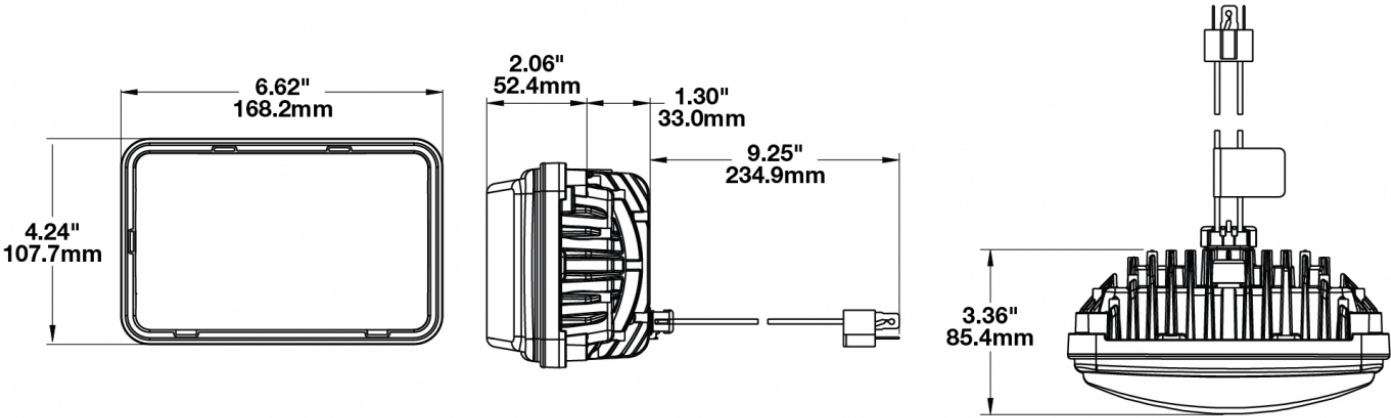

LED Headlights – Model 8800 Evolution 2

PRODUCT INFORMATION

Description	12-24V DOT/ECE LED RHT Low Beam Headlight with Black Bezel
Height	107.19 mm / 4.22 in
Width	167.64 mm / 6.6 in
Depth	84.90 mm / 3.34 in
Shape	Rectangular
Outer Lens Material	Hardcoated Polycarbonate
Outer Lens Color	Clear
Housing Material	Die-Cast Aluminum
Housing Color	Black
Bezel Color	Black
Mounting Type	Low-Profile Panel Mount
Retrofits	1A1 and 2A1 (4" 1 6") sealed beams
Minimum Operating Temperature	-40 °C / -40 °F
Maximum Operating Temperature	65 °C / 149 °F
Connector or Wiring	H4 Connector - AMP (#172615-2)
Mating Connector	LH Terminal - AMP (#172795-1); RH Terminal - AMP (#172796-1)
Product Weight	1.83 lbs / 0.83 kgs
Shipping Weight	2.30 lbs / 1.04 kgs

PRODUCT DIMENSIONS

ELECTRICAL SPECIFICATIONS

Input Voltage	12-24V DC
Operating Voltage	9-32V DC
White Wire	Low Beam
Black Wire	Ground
Yellow Wire	Low Beam
Current Draw	2.10A @ 12V DC 1.00A @ 24V DC

REGULATORY STANDARDS COMPLIANCE

LED Headlights – Model 8800 Evolution 2

PHOTOMETRIC SPECIFICATIONS

Raw Lumen Output	2,830
Effective Lumen Output	782
Candela Output	29,800
Nominal LED Color Temperature	5000 K
Beam Pattern(s)	Forward Lighting - Low Beam (DOT) Forward Lighting - Low Beam (ECE Right Hand)