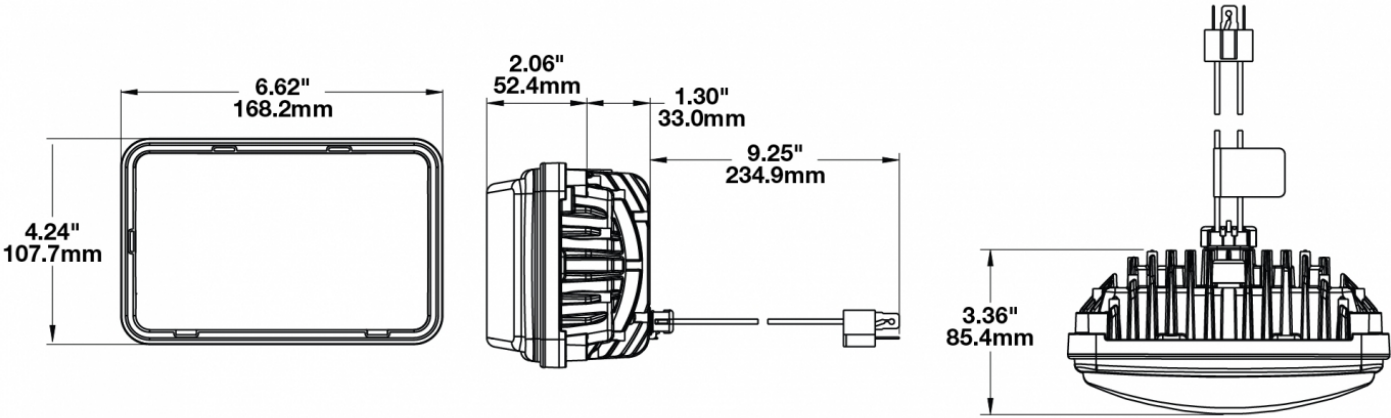

## PRODUCT INFORMATION

<b>Description</b>	12-24V DOT/ECE LED RHT Low Beam Headlight with Black Bezel
<b>Height</b>	107.19 mm / 4.22 in
<b>Width</b>	167.64 mm / 6.6 in
<b>Depth</b>	84.90 mm / 3.34 in
<b>Shape</b>	Rectangular
<b>Outer Lens Material</b>	Hardcoated Polycarbonate
<b>Outer Lens Color</b>	Clear
<b>Housing Material</b>	Die-Cast Aluminum
<b>Housing Color</b>	Black
<b>Bezel Color</b>	Black
<b>Mounting Type</b>	Low-Profile Panel Mount
<b>Retrofits</b>	1A1 and 2A1 (4" 1 6") sealed beams
<b>Minimum Operating Temperature</b>	-40 °C / -40 °F
<b>Maximum Operating Temperature</b>	65 °C / 149 °F
<b>Connector or Wiring</b>	H4 Connector - AMP (#172615-2)
<b>Mating Connector</b>	LH Terminal - AMP (#172795-1); RH Terminal - AMP (#172796-1)
<b>Shipping Weight</b>	2.30 lbs / 1.04 kgs

## PRODUCT DIMENSIONS