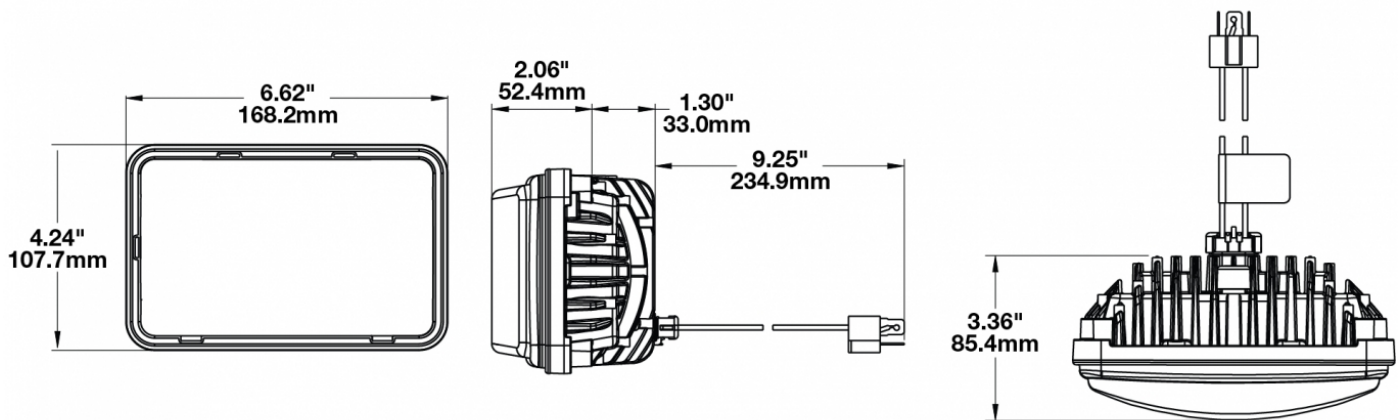

LED Headlights – Model 8800 Evolution 2

PRODUCT INFORMATION

Description	12-24V DOT/ECE LED RHT Low Beam Headlight with Black Bezel
Height	107.19 mm / 4.22 in
Width	167.64 mm / 6.6 in
Depth	84.90 mm / 3.34 in
Shape	Rectangular
Outer Lens Material	Hardcoated Polycarbonate
Outer Lens Color	Clear
Housing Material	Die-Cast Aluminum
Housing Color	Black
Bezel Color	Black
Mounting Type	Low-Profile Panel Mount
Retrofits	1A1 and 2A1 (4" 1 6") sealed beams
Minimum Operating Temperature	-40 °C / -40 °F
Maximum Operating Temperature	65 °C / 149 °F
Connector or Wiring	H4 Connector - AMP (#172615-2)
Mating Connector	LH Terminal - AMP (#172795-1); RH Terminal - AMP (#172796-1)
Shipping Weight	2.30 lbs / 1.04 kgs

PRODUCT DIMENSIONS

ELECTRICAL SPECIFICATIONS

Input Voltage	12-24V DC
Operating Voltage	9-32V DC
White Wire	Low Beam
Black Wire	Ground
Yellow Wire	Low Beam
Current Draw	2.10A @ 12V DC 1.00A @ 24V DC

REGULATORY STANDARDS COMPLIANCE

LED Headlights – Model 8800 Evolution 2

PHOTOMETRIC SPECIFICATIONS

Raw Lumen Output	2,830
Effective Lumen Output	782
Candela Output	29,800
Nominal LED Color Temperature	5000 K
Beam Pattern(s)	Forward Lighting - Low Beam (DOT) Forward Lighting - Low Beam (ECE Right Hand)