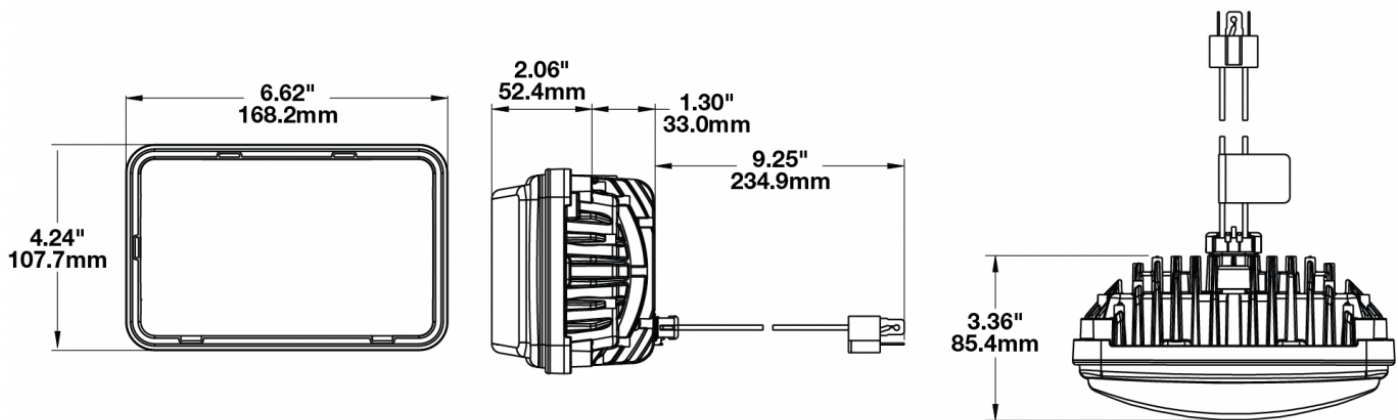

LED Headlights – Model 8800 Evolution 2

PRODUCT INFORMATION

| | |
|--------------------------------------|--|
| Description | 12-24V DOT/ECE LED RHT Low Beam Headlight with Black Bezel |
| Height | 107.19 mm / 4.22 in |
| Width | 167.64 mm / 6.6 in |
| Depth | 84.90 mm / 3.34 in |
| Shape | Rectangular |
| Outer Lens Material | Hardcoated Polycarbonate |
| Outer Lens Color | Clear |
| Housing Material | Die-Cast Aluminum |
| Housing Color | Black |
| Bezel Color | Black |
| Mounting Type | Low-Profile Panel Mount |
| Retrofits | 1A1 and 2A1 (4" 1 6") sealed beams |
| Minimum Operating Temperature | -40 °C / -40 °F |
| Maximum Operating Temperature | 65 °C / 149 °F |
| Connector or Wiring | H4 Connector - AMP (#172615-2) |
| Mating Connector | LH Terminal - AMP (#172795-1); RH Terminal - AMP (#172796-1) |
| Shipping Weight | 2.30 lbs / 1.04 kgs |

PRODUCT DIMENSIONS

ELECTRICAL SPECIFICATIONS

| | |
|--------------------------|----------------------------------|
| Input Voltage | 12-24V DC |
| Operating Voltage | 9-32V DC |
| White Wire | Low Beam |
| Black Wire | Ground |
| Yellow Wire | Low Beam |
| Current Draw | 2.10A @ 12V DC 1.00A @ 24V DC |

J.W. SPEAKER
Engineered. Lighting. Solutions.

LED Headlights – Model 8800 Evolution 2

PHOTOMETRIC SPECIFICATIONS

| | |
|--------------------------------------|---|
| Raw Lumen Output | 2,830 |
| Effective Lumen Output | 782 |
| Candela Output | 29,800 |
| Nominal LED Color Temperature | 5000 K |
| Beam Pattern(s) | Forward Lighting - Low Beam (DOT) Forward Lighting - Low Beam (ECE Right Hand) |