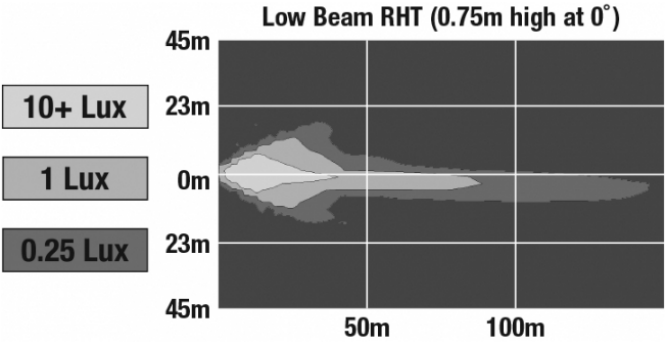

LED Headlights – Model 8800 Evolution 2

PHOTOMETRIC SPECIFICATIONS

Raw Lumen Output	2,830
Effective Lumen Output	782
Candela Output	29,800
Nominal LED Color Temperature	5000 K
Beam Pattern(s)	Forward Lighting - Low Beam (DOT) Forward Lighting - Low Beam (ECE Right Hand)