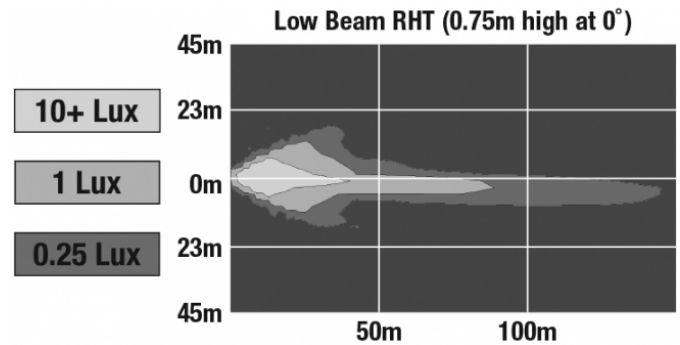

J.W. SPEAKER
Engineered. Lighting. Solutions.

LED Headlights – Model 8800 Evolution 2

PHOTOMETRIC SPECIFICATIONS

Raw Lumen Output	2,830
Effective Lumen Output	782
Candela Output	29,800
Nominal LED Color Temperature	5000 K
Beam Pattern(s)	Forward Lighting - Low Beam (DOT) Forward Lighting - Low Beam (ECE Right Hand)