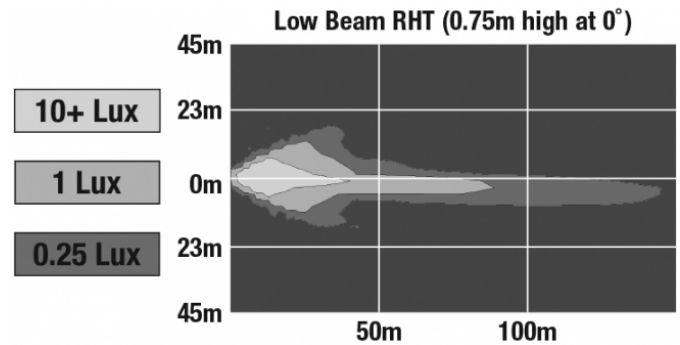

J.W. SPEAKER
Engineered. Lighting. Solutions.

LED Headlights – Model 8800 Evolution 2

PHOTOMETRIC SPECIFICATIONS

| | |
|--------------------------------------|---|
| Raw Lumen Output | 2,830 |
| Effective Lumen Output | 782 |
| Candela Output | 29,800 |
| Nominal LED Color Temperature | 5000 K |
| Beam Pattern(s) | Forward Lighting - Low Beam (DOT) Forward Lighting - Low Beam (ECE Right Hand) |