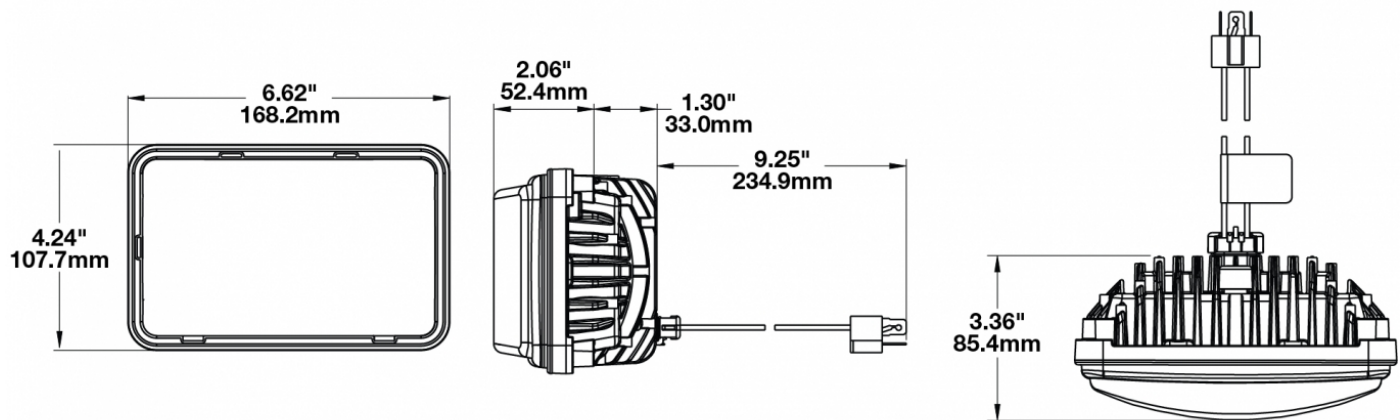

LED Headlights – Model 8800 Evolution 2

PRODUCT INFORMATION

Description	12-24V DOT/ECE LED RHT Low Beam Headlight with Black Bezel
Height	107.19 mm / 4.22 in
Width	167.64 mm / 6.6 in
Depth	84.90 mm / 3.34 in
Shape	Rectangular
Outer Lens Material	Hardcoated Polycarbonate
Outer Lens Color	Clear
Housing Material	Die-Cast Aluminum
Housing Color	Black
Bezel Color	Black
Mounting Type	Low-Profile Panel Mount
Retrofits	1A1 and 2A1 (4" 1 6") sealed beams
Minimum Operating Temperature	-40 °C / -40 °F
Maximum Operating Temperature	65 °C / 149 °F
Connector or Wiring	H4 Connector - AMP (#172615-2)
Mating Connector	LH Terminal - AMP (#172795-1); RH Terminal - AMP (#172796-1)
Shipping Weight	2.30 lbs / 1.04 kgs

PRODUCT DIMENSIONS

ELECTRICAL SPECIFICATIONS

Input Voltage	12-24V DC
Operating Voltage	9-32V DC
White Wire	Low Beam
Black Wire	Ground
Yellow Wire	Low Beam
Current Draw	2.10A @ 12V DC 1.00A @ 24V DC

REGULATORY STANDARDS COMPLIANCE

J.W. SPEAKER
Engineered. Lighting. Solutions.

LED Headlights – Model 8800 Evolution 2

PHOTOMETRIC SPECIFICATIONS

Raw Lumen Output	2,830
Effective Lumen Output	782
Candela Output	29,800
Nominal LED Color Temperature	5000 K
Beam Pattern(s)	Forward Lighting - Low Beam (DOT) Forward Lighting - Low Beam (ECE Right Hand)