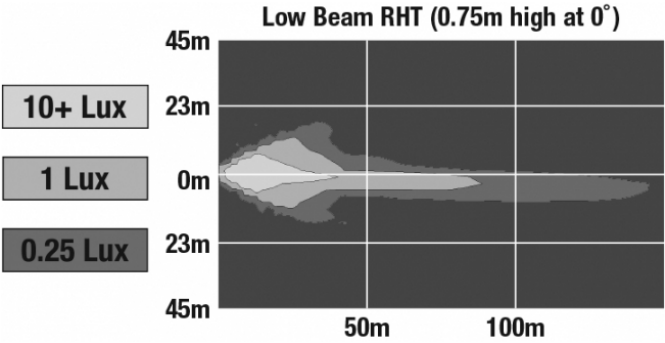

## PHOTOMETRIC SPECIFICATIONS

<b>Raw Lumen Output</b>	2,830
<b>Effective Lumen Output</b>	782
<b>Candela Output</b>	29,800
<b>Nominal LED Color Temperature</b>	5000 K
<b>Beam Pattern(s)</b>	Forward Lighting - Low Beam (DOT) Forward Lighting - Low Beam (ECE Right Hand)