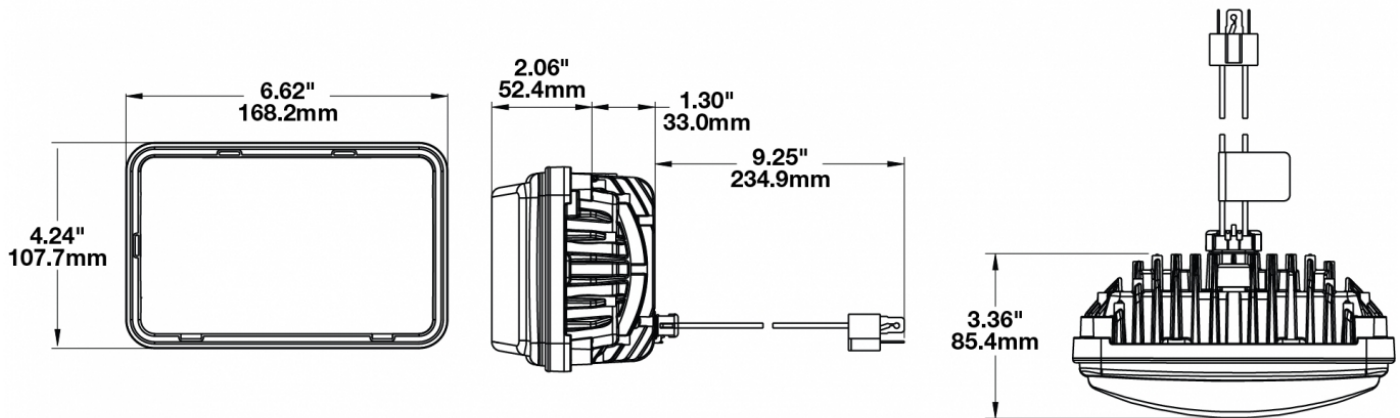

LED Headlights – Model 8800 Evolution 2

PRODUCT INFORMATION

Description	12-24V DOT/ECE LED RHT Low Beam Headlight with Black Bezel
Height	107.19 mm / 4.22 in
Width	167.64 mm / 6.6 in
Depth	84.90 mm / 3.34 in
Shape	Rectangular
Outer Lens Material	Hardcoated Polycarbonate
Outer Lens Color	Clear
Housing Material	Die-Cast Aluminum
Housing Color	Black
Bezel Color	Black
Mounting Type	Low-Profile Panel Mount
Retrofits	1A1 and 2A1 (4" 1 6") sealed beams
Minimum Operating Temperature	-40 °C / -40 °F
Maximum Operating Temperature	65 °C / 149 °F
Connector or Wiring	H4 Connector - AMP (#172615-2)
Mating Connector	LH Terminal - AMP (#172795-1); RH Terminal - AMP (#172796-1)
Shipping Weight	2.30 lbs / 1.04 kgs

PRODUCT DIMENSIONS

ELECTRICAL SPECIFICATIONS

Input Voltage	12-24V DC
Operating Voltage	9-32V DC
White Wire	Low Beam
Black Wire	Ground
Yellow Wire	Low Beam
Current Draw	2.10A @ 12V DC 1.00A @ 24V DC

REGULATORY STANDARDS COMPLIANCE

LED Headlights – Model 8800 Evolution 2

PHOTOMETRIC SPECIFICATIONS

Raw Lumen Output	2,830
Effective Lumen Output	782
Candela Output	29,800
Nominal LED Color Temperature	5000 K
Beam Pattern(s)	Forward Lighting - Low Beam (DOT) Forward Lighting - Low Beam (ECE Right Hand)