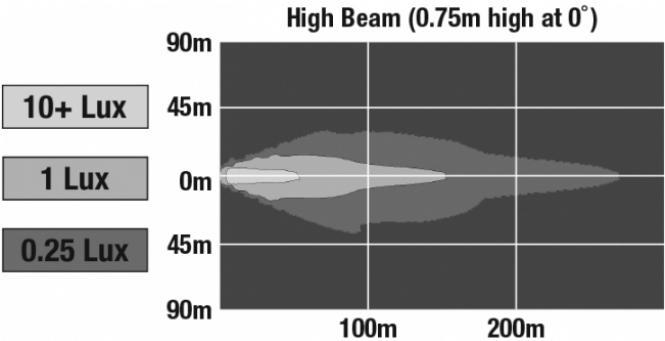

LED Headlights – Model 8800 Evolution 2

PRODUCT INFORMATION

Description	12-24V DOT/ECE LED High Beam Heated Headlight with Chrome Bezel
Height	107.19 mm / 4.22 in
Width	167.64 mm / 6.6 in
Depth	84.90 mm / 3.34 in
Shape	Rectangular
Outer Lens Material	Hardcoated Polycarbonate
Outer Lens Color	Clear
Housing Material	Die-Cast Aluminum
Housing Color	Black
Bezel Color	Chrome
Mounting Type	Low-Profile Panel Mount
Retrofits	1A1 and 2A1 (4" 1 6") sealed beams
Minimum Operating Temperature	-40 °C / -40 °F
Maximum Operating Temperature	65 °C / 149 °F
Connector or Wiring	H4 Connector - AMP (#172615-2)
Mating Connector	LH Terminal - AMP (#172795-1); RH Terminal - AMP (#172796-1)
Shipping Weight	2.30 lbs / 1.04 kgs

PHOTOMETRIC SPECIFICATIONS

Raw Lumen Output	2,250
Effective Lumen Output	898
Candela Output	73,200
Nominal LED Color Temperature	5000 K
Beam Pattern(s)	Forward Lighting - High Beam (DOT/ECE)

APPLICATIONS