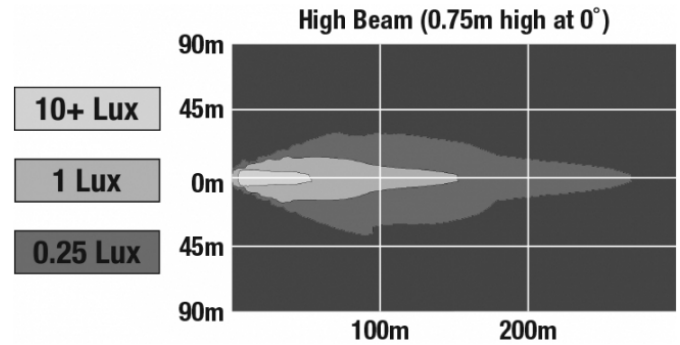

LED Headlights – Model 8800 Evolution 2

PRODUCT INFORMATION

Description	12-24V DOT/ECE LED High Beam Heated Headlight with Chrome Bezel
Height	107.19 mm / 4.22 in
Width	167.64 mm / 6.6 in
Depth	84.90 mm / 3.34 in
Shape	Rectangular
Outer Lens Material	Hardcoated Polycarbonate
Outer Lens Color	Clear
Housing Material	Die-Cast Aluminum
Housing Color	Black
Bezel Color	Chrome
Mounting Type	Low-Profile Panel Mount
Retrofits	1A1 and 2A1 (4" 1 6") sealed beams
Minimum Operating Temperature	-40 °C / -40 °F
Maximum Operating Temperature	65 °C / 149 °F
Connector or Wiring	H4 Connector - AMP (#172615-2)
Mating Connector	LH Terminal - AMP (#172795-1); RH Terminal - AMP (#172796-1)
Shipping Weight	2.30 lbs / 1.04 kgs

PHOTOMETRIC SPECIFICATIONS

Raw Lumen Output	2,250
Effective Lumen Output	898
Candela Output	73,200
Nominal LED Color Temperature	5000 K
Beam Pattern(s)	Forward Lighting - High Beam (DOT/ECE)

APPLICATIONS