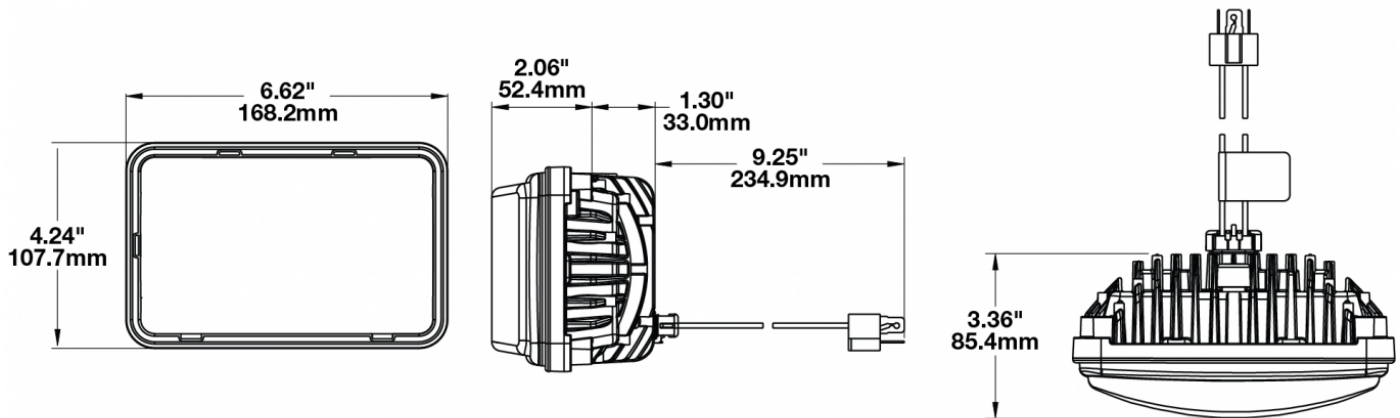

LED Headlights – Model 8800 Evolution 2

PRODUCT INFORMATION

Description	12-24V DOT/ECE LED High Beam Heated Headlight with Chrome Bezel
Height	107.19 mm / 4.22 in
Width	167.64 mm / 6.6 in
Depth	84.90 mm / 3.34 in
Shape	Rectangular
Outer Lens Material	Hardcoated Polycarbonate
Outer Lens Color	Clear
Housing Material	Die-Cast Aluminum
Housing Color	Black
Bezel Color	Chrome
Mounting Type	Low-Profile Panel Mount
Retrofits	1A1 and 2A1 (4" 1 6") sealed beams
Minimum Operating Temperature	-40 °C / -40 °F
Maximum Operating Temperature	65 °C / 149 °F
Connector or Wiring	H4 Connector - AMP (#172615-2)
Mating Connector	LH Terminal - AMP (#172795-1); RH Terminal - AMP (#172796-1)
Shipping Weight	2.30 lbs / 1.04 kgs

PRODUCT DIMENSIONS

ELECTRICAL SPECIFICATIONS

Input Voltage	12-24 V
Operating Voltage	9-32 V
Red Wire	High Beam
Black Wire	Ground
Current Draw	3.30A @ 12V 1.67A @ 24V

REGULATORY STANDARDS COMPLIANCE

Buy America Standards
Eco Friendly
IEC IP69K

PHOTOMETRIC SPECIFICATIONS

Raw Lumen Output	2,250
Effective Lumen Output	898
Candela Output	73,200
Nominal LED Color Temperature	5000 K
Beam Pattern(s)	Forward Lighting - High Beam (DOT/ECE)

APPLICATIONS