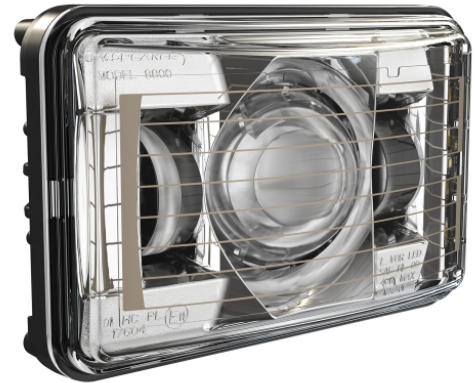

LED Headlights – Model 8800 Evolution 2

PRODUCT INFORMATION

Description	12-24V DOT/ECE LED High Beam Heated Headlight with Chrome Bezel
Height	107.19 mm / 4.22 in
Width	167.64 mm / 6.6 in
Depth	84.90 mm / 3.34 in
Shape	Rectangular
Outer Lens Material	Hardcoated Polycarbonate
Outer Lens Color	Clear
Housing Material	Die-Cast Aluminum
Housing Color	Black
Bezel Color	Chrome
Mounting Type	Low-Profile Panel Mount
Retrofits	1A1 and 2A1 (4" 1 6") sealed beams
Minimum Operating Temperature	-40 °C / -40 °F
Maximum Operating Temperature	65 °C / 149 °F
Connector or Wiring	H4 Connector - AMP (#172615-2)
Mating Connector	LH Terminal - AMP (#172795-1); RH Terminal - AMP (#172796-1)
Shipping Weight	2.30 lbs / 1.04 kgs

PRODUCT DIMENSIONS

ELECTRICAL SPECIFICATIONS

Input Voltage	12-24 V
Operating Voltage	9-32 V
Red Wire	High Beam
Black Wire	Ground
Current Draw	3.30A @ 12V 1.67A @ 24V

REGULATORY STANDARDS COMPLIANCE

Buy America Standards
Eco Friendly
IEC IP69K

PHOTOMETRIC SPECIFICATIONS

Raw Lumen Output	2,250
Effective Lumen Output	898
Candela Output	73,200
Nominal LED Color Temperature	5000 K
Beam Pattern(s)	Forward Lighting - High Beam (DOT/ECE)

APPLICATIONS