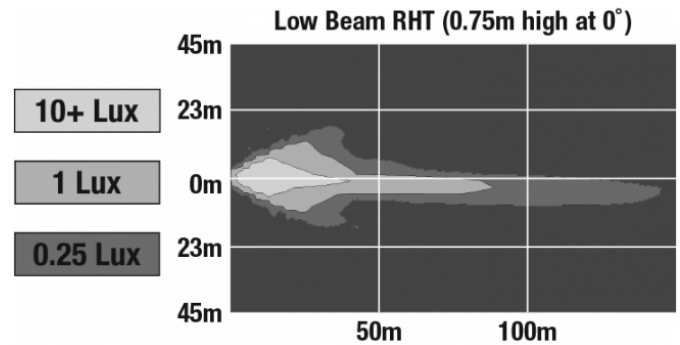

## PHOTOMETRIC SPECIFICATIONS

<b>Raw Lumen Output</b>	2,830
<b>Effective Lumen Output</b>	782
<b>Candela Output</b>	29,800
<b>Nominal LED Color Temperature</b>	5000 K
<b>Beam Pattern(s)</b>	Forward Lighting - Low Beam (DOT) Forward Lighting - Low Beam (ECE Right Hand)