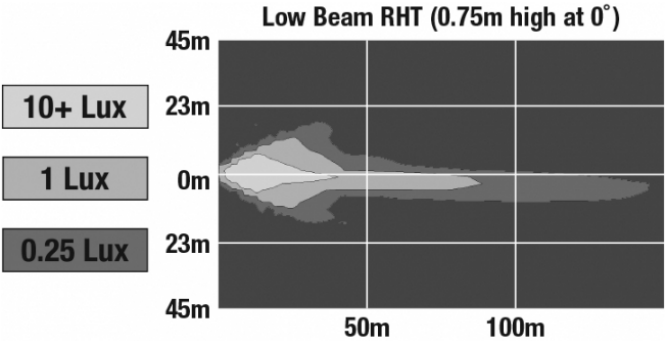

## PHOTOMETRIC SPECIFICATIONS

<b>Raw Lumen Output</b>	2,830
<b>Effective Lumen Output</b>	782
<b>Candela Output</b>	29,800
<b>Nominal LED Color Temperature</b>	5000 K
<b>Beam Pattern(s)</b>	Forward Lighting - Low Beam (DOT) Forward Lighting - Low Beam (ECE Right Hand)