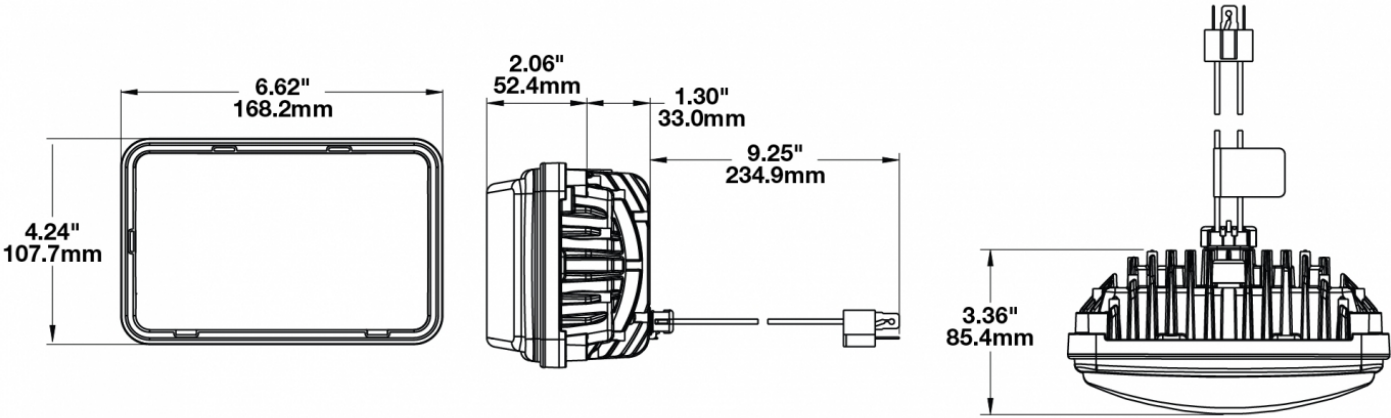

## PRODUCT INFORMATION

<b>Description</b>	12-24V DOT/ECE LED RHT Low Beam Heated Headlight with Chrome Bezel
<b>Height</b>	107.19 mm / 4.22 in
<b>Width</b>	167.64 mm / 6.6 in
<b>Depth</b>	84.90 mm / 3.34 in
<b>Shape</b>	Rectangular
<b>Outer Lens Material</b>	Hardcoated Polycarbonate
<b>Outer Lens Color</b>	Clear
<b>Housing Material</b>	Die-Cast Aluminum
<b>Housing Color</b>	Black
<b>Bezel Color</b>	Chrome
<b>Mounting Type</b>	Low-Profile Panel Mount
<b>Retrofits</b>	1A1 and 2A1 (4" 1 6") sealed beams
<b>Minimum Operating Temperature</b>	-40 °C / -40 °F
<b>Maximum Operating Temperature</b>	65 °C / 149 °F
<b>Connector or Wiring</b>	H4 Connector - AMP (#172615-2)
<b>Mating Connector</b>	LH Terminal - AMP (#172795-1); RH Terminal - AMP (#172796-1)
<b>Shipping Weight</b>	2.30 lbs / 1.04 kgs

## PRODUCT DIMENSIONS