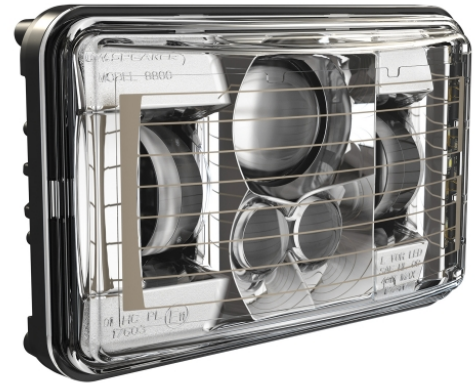

# LED Headlights – Model 8800 Evolution 2

## PRODUCT INFORMATION

<b>Description</b>	12-24V DOT/ECE LED RHT Low Beam Heated Headlight with Chrome Bezel
<b>Height</b>	107.19 mm / 4.22 in
<b>Width</b>	167.64 mm / 6.6 in
<b>Depth</b>	84.90 mm / 3.34 in
<b>Shape</b>	Rectangular
<b>Outer Lens Material</b>	Hardcoated Polycarbonate
<b>Outer Lens Color</b>	Clear
<b>Housing Material</b>	Die-Cast Aluminum
<b>Housing Color</b>	Black
<b>Bezel Color</b>	Chrome
<b>Mounting Type</b>	Low-Profile Panel Mount
<b>Retrofits</b>	1A1 and 2A1 (4" 1 6") sealed beams
<b>Minimum Operating Temperature</b>	-40 °C / -40 °F
<b>Maximum Operating Temperature</b>	65 °C / 149 °F
<b>Connector or Wiring</b>	H4 Connector - AMP (#172615-2)
<b>Mating Connector</b>	LH Terminal - AMP (#172795-1); RH Terminal - AMP (#172796-1)
<b>Shipping Weight</b>	2.30 lbs / 1.04 kgs

## PHOTOMETRIC SPECIFICATIONS

<b>Raw Lumen Output</b>	2,830
<b>Effective Lumen Output</b>	782
<b>Candela Output</b>	29,800
<b>Nominal LED Color Temperature</b>	5000 K
<b>Beam Pattern(s)</b>	Forward Lighting - Low Beam (DOT) Forward Lighting - Low Beam (ECE Right Hand)