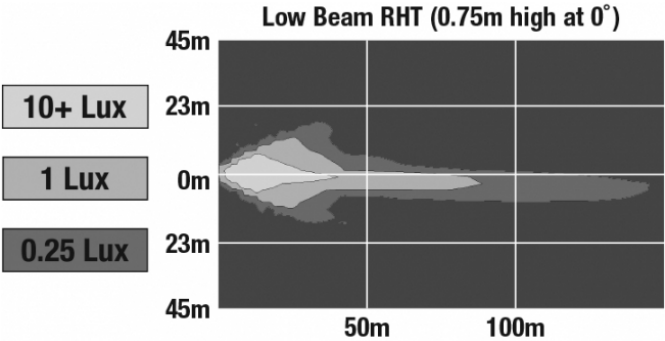

## PHOTOMETRIC SPECIFICATIONS

<b>Raw Lumen Output</b>	3,000
<b>Effective Lumen Output</b>	782
<b>Candela Output</b>	29,800
<b>Nominal LED Color Temperature</b>	5000 K
<b>Beam Pattern(s)</b>	Forward Lighting - Low Beam (DOT) Forward Lighting - Low Beam (ECE Right Hand)