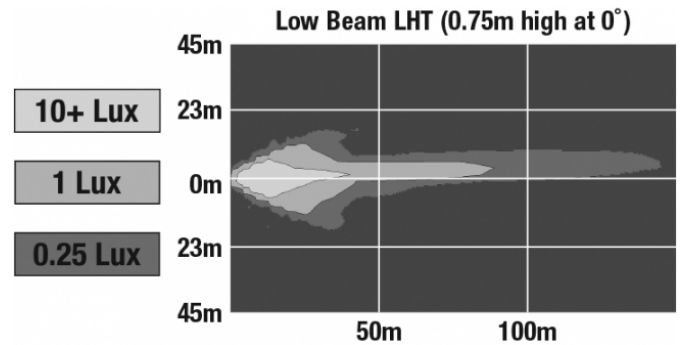

LED Headlights – Model 8800 Evolution 2

PRODUCT INFORMATION

Description	12-24V ECE LED LHT Low Beam Headlight with Chrome Bezel
Height	107.19 mm / 4.22 in
Width	167.64 mm / 6.6 in
Depth	84.90 mm / 3.34 in
Shape	Rectangular
Outer Lens Material	Hardcoated Polycarbonate
Outer Lens Color	Clear
Housing Material	Die-Cast Aluminum
Housing Color	Black
Bezel Color	Chrome
Mounting Type	Low-Profile Panel Mount
Retrofits	1A1 and 2A1 (4" 1 6") sealed beams
Minimum Operating Temperature	-40 °C / -40 °F
Maximum Operating Temperature	65 °C / 149 °F
Connector or Wiring	H4 Connector - AMP (#172615-2)
Mating Connector	LH Terminal - AMP (#172795-1); RH Terminal - AMP (#172796-1)
Shipping Weight	2.30 lbs / 1.04 kgs

J.W. SPEAKER
Engineered. Lighting. Solutions.

LED Headlights – Model 8800 Evolution 2

PHOTOMETRIC SPECIFICATIONS

Raw Lumen Output	2,830
Effective Lumen Output	782
Candela Output	29,800
Nominal LED Color Temperature	5000 K
Beam Pattern(s)	Forward Lighting - Low Beam (ECE Left Hand)