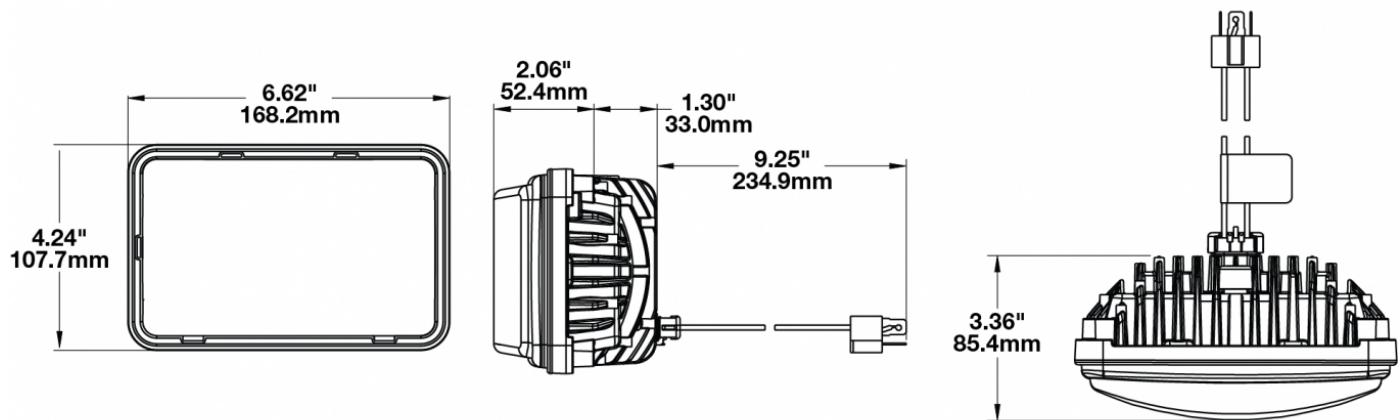

LED Headlights – Model 8800 Evolution 2

PRODUCT INFORMATION

| | |
|--------------------------------------|--|
| Description | 12-24V ECE LED LHT Low Beam Headlight with Chrome Bezel |
| Height | 107.19 mm / 4.22 in |
| Width | 167.64 mm / 6.6 in |
| Depth | 84.90 mm / 3.34 in |
| Shape | Rectangular |
| Outer Lens Material | Hardcoated Polycarbonate |
| Outer Lens Color | Clear |
| Housing Material | Die-Cast Aluminum |
| Housing Color | Black |
| Bezel Color | Chrome |
| Mounting Type | Low-Profile Panel Mount |
| Retrofits | 1A1 and 2A1 (4" 1 6") sealed beams |
| Minimum Operating Temperature | -40 °C / -40 °F |
| Maximum Operating Temperature | 65 °C / 149 °F |
| Connector or Wiring | H4 Connector - AMP (#172615-2) |
| Mating Connector | LH Terminal - AMP (#172795-1); RH Terminal - AMP (#172796-1) |
| Shipping Weight | 2.30 lbs / 1.04 kgs |

PRODUCT DIMENSIONS

ELECTRICAL SPECIFICATIONS

| | |
|--------------------------|----------------------------------|
| Input Voltage | 12-24V DC |
| Operating Voltage | 9-32V DC |
| White Wire | Low Beam |
| Black Wire | Ground |
| Yellow Wire | Low Beam |
| Current Draw | 2.10A @ 12V DC 1.00A @ 24V DC |

LED Headlights – Model 8800 Evolution 2

PHOTOMETRIC SPECIFICATIONS

| | |
|--------------------------------------|---|
| Raw Lumen Output | 2,830 |
| Effective Lumen Output | 782 |
| Candela Output | 29,800 |
| Nominal LED Color Temperature | 5000 K |
| Beam Pattern(s) | Forward Lighting - Low Beam (ECE Left Hand) |