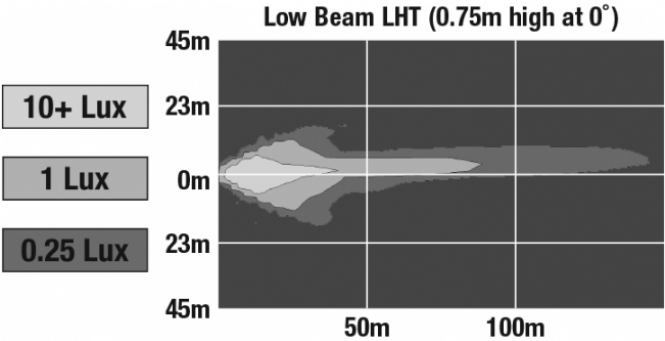

LED Headlights – Model 8800 Evolution 2

PHOTOMETRIC SPECIFICATIONS

Raw Lumen Output	2,830
Effective Lumen Output	782
Candela Output	29,800
Nominal LED Color Temperature	5000 K
Beam Pattern(s)	Forward Lighting - Low Beam (ECE Left Hand)