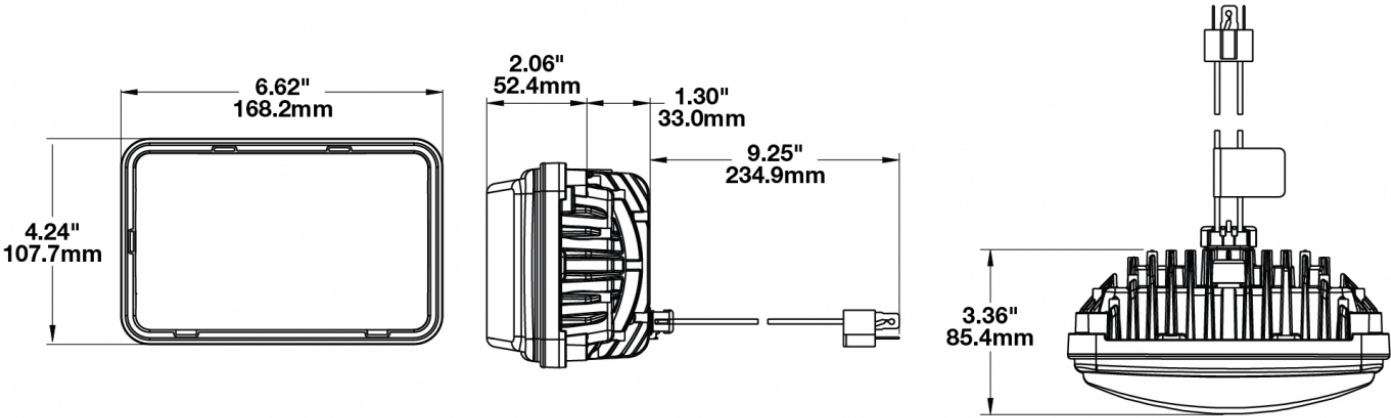

## PRODUCT INFORMATION

<b>Description</b>	12-24V ECE LED LHT Low Beam Headlight with Chrome Bezel
<b>Height</b>	107.19 mm / 4.22 in
<b>Width</b>	167.64 mm / 6.6 in
<b>Depth</b>	84.90 mm / 3.34 in
<b>Shape</b>	Rectangular
<b>Outer Lens Material</b>	Hardcoated Polycarbonate
<b>Outer Lens Color</b>	Clear
<b>Housing Material</b>	Die-Cast Aluminum
<b>Housing Color</b>	Black
<b>Bezel Color</b>	Chrome
<b>Mounting Type</b>	Low-Profile Panel Mount
<b>Retrofits</b>	1A1 and 2A1 (4" 1 6") sealed beams
<b>Minimum Operating Temperature</b>	-40 °C / -40 °F
<b>Maximum Operating Temperature</b>	65 °C / 149 °F
<b>Connector or Wiring</b>	H4 Connector - AMP (#172615-2)
<b>Mating Connector</b>	LH Terminal - AMP (#172795-1); RH Terminal - AMP (#172796-1)
<b>Shipping Weight</b>	2.30 lbs / 1.04 kgs

## PRODUCT DIMENSIONS