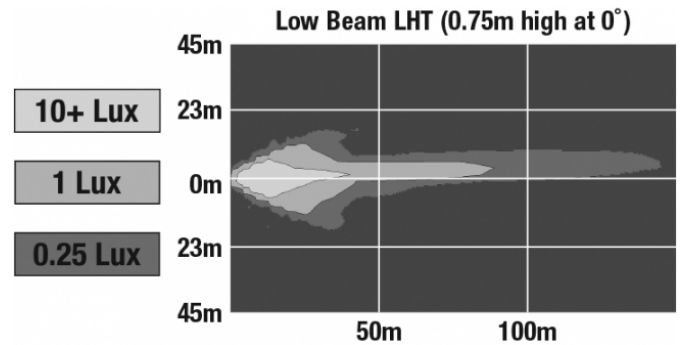

LED Headlights – Model 8800 Evolution 2

PRODUCT INFORMATION

Description	12-24V ECE LED LHT Low Beam Headlight with Chrome Bezel
Height	107.19 mm / 4.22 in
Width	167.64 mm / 6.6 in
Depth	84.90 mm / 3.34 in
Shape	Rectangular
Outer Lens Material	Hardcoated Polycarbonate
Outer Lens Color	Clear
Housing Material	Die-Cast Aluminum
Housing Color	Black
Bezel Color	Chrome
Mounting Type	Low-Profile Panel Mount
Retrofits	1A1 and 2A1 (4" 1 6") sealed beams
Minimum Operating Temperature	-40 °C / -40 °F
Maximum Operating Temperature	65 °C / 149 °F
Connector or Wiring	H4 Connector - AMP (#172615-2)
Mating Connector	LH Terminal - AMP (#172795-1); RH Terminal - AMP (#172796-1)
Shipping Weight	2.30 lbs / 1.04 kgs

LED Headlights – Model 8800 Evolution 2

PHOTOMETRIC SPECIFICATIONS

Raw Lumen Output	2,830
Effective Lumen Output	782
Candela Output	29,800
Nominal LED Color Temperature	5000 K
Beam Pattern(s)	Forward Lighting - Low Beam (ECE Left Hand)