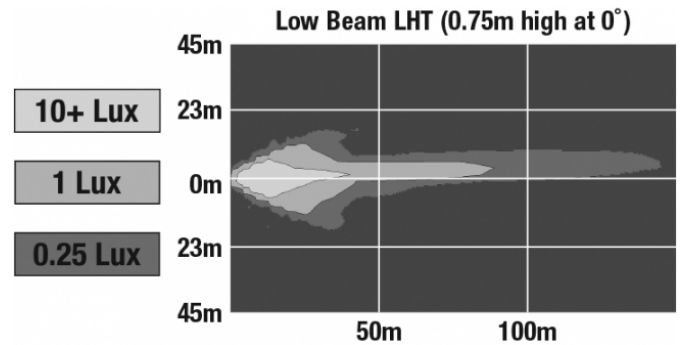

LED Headlights – Model 8800 Evolution 2

PRODUCT INFORMATION

| | |
|--------------------------------------|--|
| Description | 12-24V ECE LED LHT Low Beam Headlight with Chrome Bezel |
| Height | 107.19 mm / 4.22 in |
| Width | 167.64 mm / 6.6 in |
| Depth | 84.90 mm / 3.34 in |
| Shape | Rectangular |
| Outer Lens Material | Hardcoated Polycarbonate |
| Outer Lens Color | Clear |
| Housing Material | Die-Cast Aluminum |
| Housing Color | Black |
| Bezel Color | Chrome |
| Mounting Type | Low-Profile Panel Mount |
| Retrofits | 1A1 and 2A1 (4" 1 6") sealed beams |
| Minimum Operating Temperature | -40 °C / -40 °F |
| Maximum Operating Temperature | 65 °C / 149 °F |
| Connector or Wiring | H4 Connector - AMP (#172615-2) |
| Mating Connector | LH Terminal - AMP (#172795-1); RH Terminal - AMP (#172796-1) |
| Shipping Weight | 2.30 lbs / 1.04 kgs |

LED Headlights – Model 8800 Evolution 2

PHOTOMETRIC SPECIFICATIONS

| | |
|--------------------------------------|---|
| Raw Lumen Output | 2,830 |
| Effective Lumen Output | 782 |
| Candela Output | 29,800 |
| Nominal LED Color Temperature | 5000 K |
| Beam Pattern(s) | Forward Lighting - Low Beam (ECE Left Hand) |