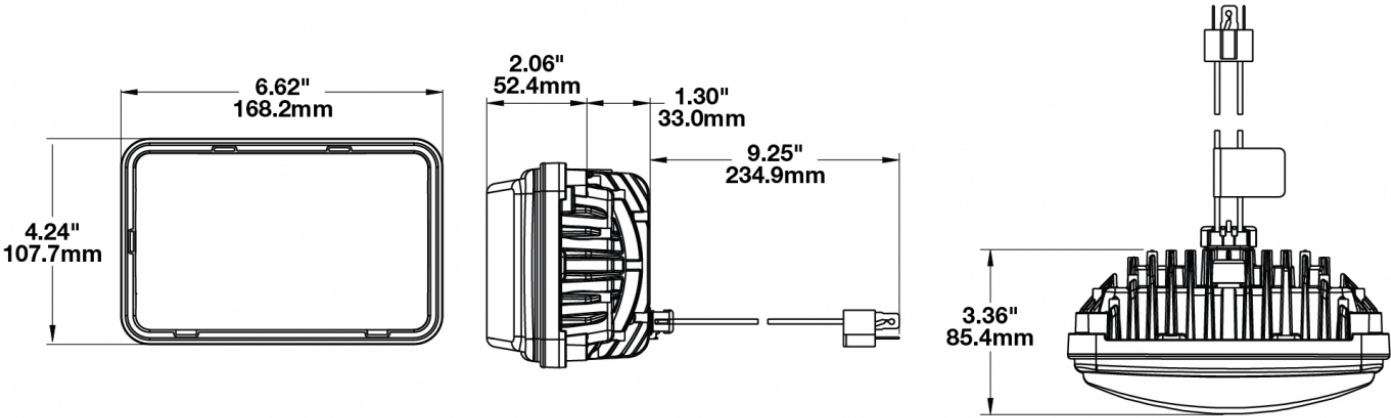

LED Headlights – Model 8800 Evolution 2

PRODUCT INFORMATION

Description	12-24V ECE LED LHT Low Beam Headlight with Chrome Bezel
Height	107.19 mm / 4.22 in
Width	167.64 mm / 6.6 in
Depth	84.90 mm / 3.34 in
Shape	Rectangular
Outer Lens Material	Hardcoated Polycarbonate
Outer Lens Color	Clear
Housing Material	Die-Cast Aluminum
Housing Color	Black
Bezel Color	Chrome
Mounting Type	Low-Profile Panel Mount
Retrofits	1A1 and 2A1 (4" 1 6") sealed beams
Minimum Operating Temperature	-40 °C / -40 °F
Maximum Operating Temperature	65 °C / 149 °F
Connector or Wiring	H4 Connector - AMP (#172615-2)
Mating Connector	LH Terminal - AMP (#172795-1); RH Terminal - AMP (#172796-1)
Shipping Weight	2.30 lbs / 1.04 kgs

PRODUCT DIMENSIONS

ELECTRICAL SPECIFICATIONS

Input Voltage	12-24V DC
Operating Voltage	9-32V DC
White Wire	Low Beam
Black Wire	Ground
Yellow Wire	Low Beam
Current Draw	2.10A @ 12V DC 1.00A @ 24V DC

REGULATORY STANDARDS COMPLIANCE

LED Headlights – Model 8800 Evolution 2

PHOTOMETRIC SPECIFICATIONS

Raw Lumen Output	2,830
Effective Lumen Output	782
Candela Output	29,800
Nominal LED Color Temperature	5000 K
Beam Pattern(s)	Forward Lighting - Low Beam (ECE Left Hand)