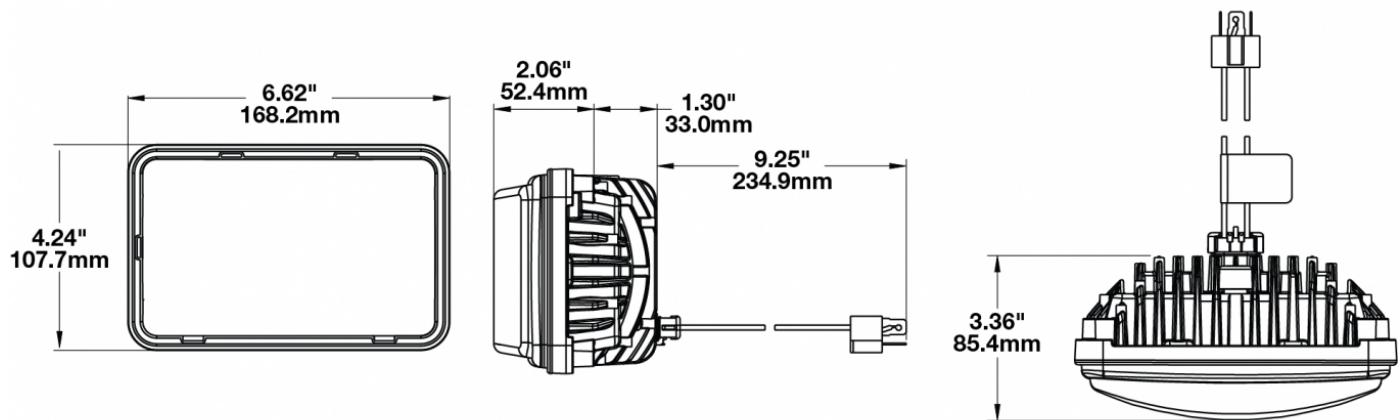

LED Headlights – Model 8800 Evolution 2

PRODUCT INFORMATION

Description	12-24V ECE LED LHT Low Beam Headlight with Chrome Bezel
Height	107.19 mm / 4.22 in
Width	167.64 mm / 6.6 in
Depth	84.90 mm / 3.34 in
Shape	Rectangular
Outer Lens Material	Hardcoated Polycarbonate
Outer Lens Color	Clear
Housing Material	Die-Cast Aluminum
Housing Color	Black
Bezel Color	Chrome
Mounting Type	Low-Profile Panel Mount
Retrofits	1A1 and 2A1 (4" 1 6") sealed beams
Minimum Operating Temperature	-40 °C / -40 °F
Maximum Operating Temperature	65 °C / 149 °F
Connector or Wiring	H4 Connector - AMP (#172615-2)
Mating Connector	LH Terminal - AMP (#172795-1); RH Terminal - AMP (#172796-1)
Shipping Weight	2.30 lbs / 1.04 kgs

PRODUCT DIMENSIONS

ELECTRICAL SPECIFICATIONS

Input Voltage	12-24V DC
Operating Voltage	9-32V DC
White Wire	Low Beam
Black Wire	Ground
Yellow Wire	Low Beam
Current Draw	2.10A @ 12V DC 1.00A @ 24V DC

REGULATORY STANDARDS COMPLIANCE

J.W. SPEAKER
Engineered. Lighting. Solutions.

LED Headlights – Model 8800 Evolution 2

PHOTOMETRIC SPECIFICATIONS

Raw Lumen Output	2,830
Effective Lumen Output	782
Candela Output	29,800
Nominal LED Color Temperature	5000 K
Beam Pattern(s)	Forward Lighting - Low Beam (ECE Left Hand)