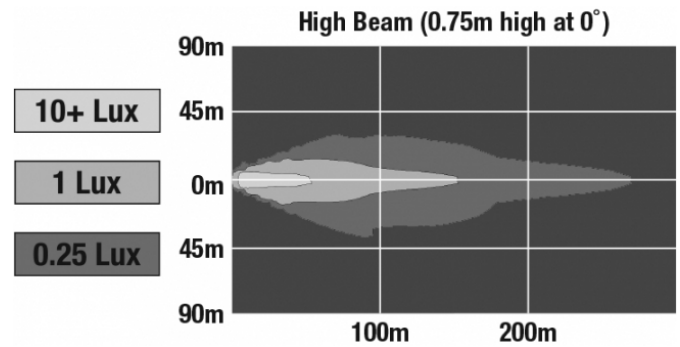

LED Headlights – Model 8800 Evolution 2

PRODUCT INFORMATION

Description	12-24V DOT/ECE LED High Beam Headlight with Chrome Bezel
Height	107.19 mm / 4.22 in
Width	167.64 mm / 6.6 in
Depth	84.90 mm / 3.34 in
Shape	Rectangular
Outer Lens Material	Hardcoated Polycarbonate
Outer Lens Color	Clear
Housing Material	Die-Cast Aluminum
Housing Color	Black
Bezel Color	Chrome
Mounting Type	Low-Profile Panel Mount
Retrofits	1A1 and 2A1 (4" 1 6") sealed beams
Minimum Operating Temperature	-40 °C / -40 °F
Maximum Operating Temperature	65 °C / 149 °F
Connector or Wiring	H4 Connector - AMP (#172615-2)
Mating Connector	LH Terminal - AMP (#172795-1); RH Terminal - AMP (#172796-1)
Shipping Weight	2.30 lbs / 1.04 kgs

LED Headlights – Model 8800 Evolution 2

PHOTOMETRIC SPECIFICATIONS

Raw Lumen Output	2,250
Effective Lumen Output	898
Candela Output	73,200
Nominal LED Color Temperature	5000 K
Beam Pattern(s)	Forward Lighting - High Beam (DOT/ECE)