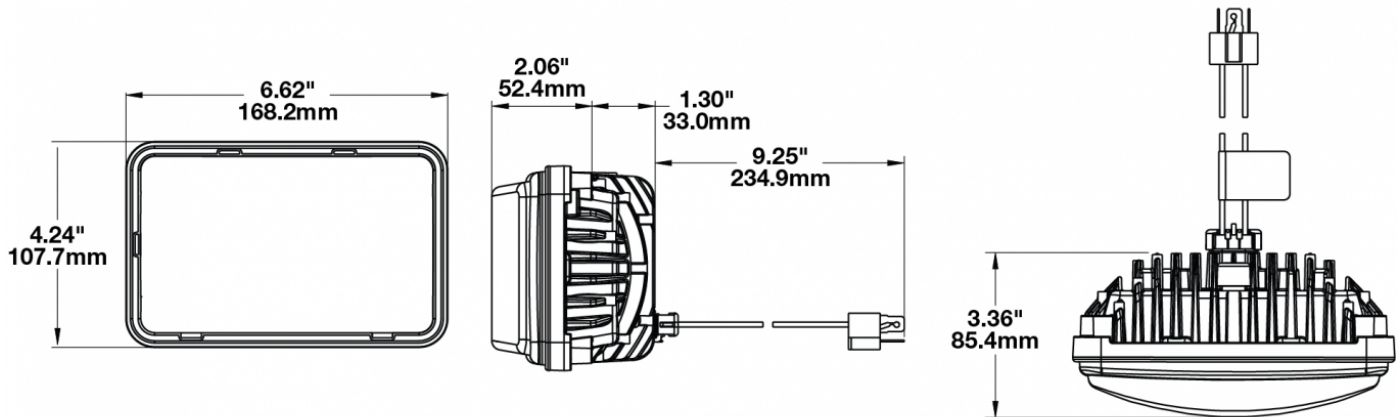

LED Headlights – Model 8800 Evolution 2

PRODUCT INFORMATION

Description	12-24V DOT/ECE LED High Beam Headlight with Chrome Bezel
Height	107.19 mm / 4.22 in
Width	167.64 mm / 6.6 in
Depth	84.90 mm / 3.34 in
Shape	Rectangular
Outer Lens Material	Hardcoated Polycarbonate
Outer Lens Color	Clear
Housing Material	Die-Cast Aluminum
Housing Color	Black
Bezel Color	Chrome
Mounting Type	Low-Profile Panel Mount
Retrofits	1A1 and 2A1 (4" x 6") sealed beams
Minimum Operating Temperature	-40 °C / -40 °F
Maximum Operating Temperature	65 °C / 149 °F
Connector or Wiring	H4 Connector - AMP (#172615-2)
Mating Connector	LH Terminal - AMP (#172795-1); RH Terminal - AMP (#172796-1)
Product Weight	1.90 lbs / 0.86 kgs
Shipping Weight	2.30 lbs / 1.04 kgs

PRODUCT DIMENSIONS

ELECTRICAL SPECIFICATIONS

Input Voltage	12-24V DC
Operating Voltage	9-32V DC
Red Wire	High Beam
Black Wire	Ground
Current Draw	2.10A @ 12V DC 1.00A @ 24V DC

REGULATORY STANDARDS COMPLIANCE