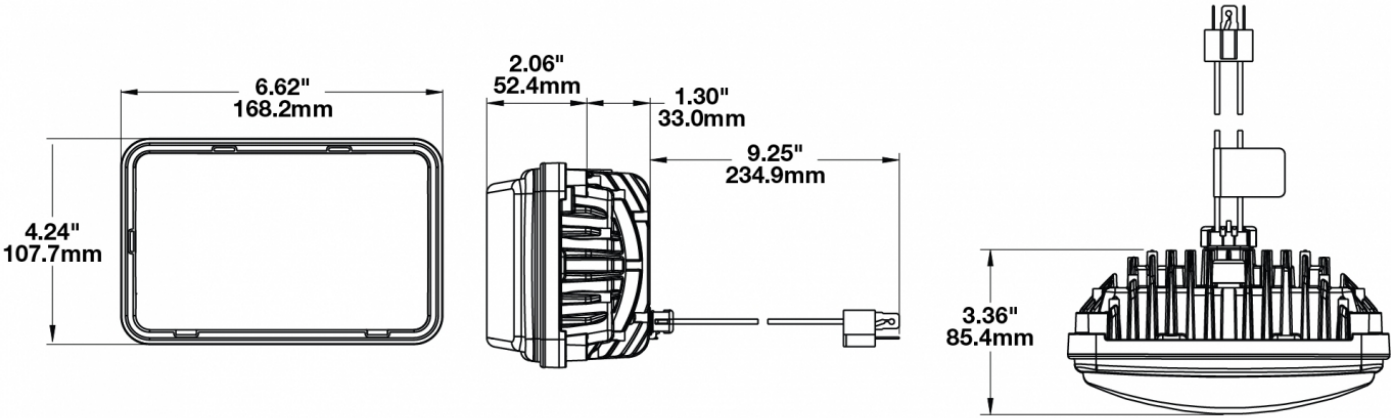

## PRODUCT INFORMATION

<b>Description</b>	12-24V DOT/ECE LED High Beam Headlight with Chrome Bezel
<b>Height</b>	107.19 mm / 4.22 in
<b>Width</b>	167.64 mm / 6.6 in
<b>Depth</b>	84.90 mm / 3.34 in
<b>Shape</b>	Rectangular
<b>Outer Lens Material</b>	Hardcoated Polycarbonate
<b>Outer Lens Color</b>	Clear
<b>Housing Material</b>	Die-Cast Aluminum
<b>Housing Color</b>	Black
<b>Bezel Color</b>	Chrome
<b>Mounting Type</b>	Low-Profile Panel Mount
<b>Retrofits</b>	1A1 and 2A1 (4" 1 6") sealed beams
<b>Minimum Operating Temperature</b>	-40 °C / -40 °F
<b>Maximum Operating Temperature</b>	65 °C / 149 °F
<b>Connector or Wiring</b>	H4 Connector - AMP (#172615-2)
<b>Mating Connector</b>	LH Terminal - AMP (#172795-1); RH Terminal - AMP (#172796-1)
<b>Shipping Weight</b>	2.30 lbs / 1.04 kgs

## PRODUCT DIMENSIONS