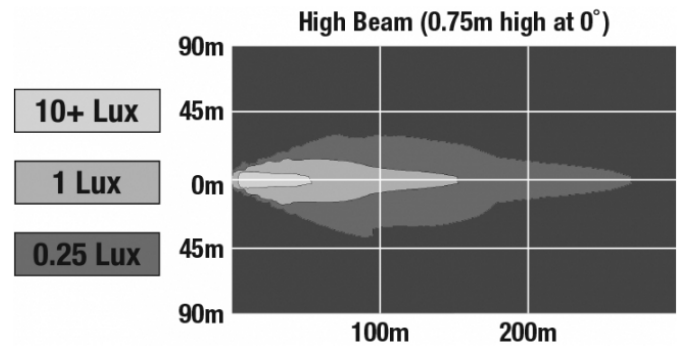

## PRODUCT INFORMATION

<b>Description</b>	12-24V DOT/ECE LED High Beam Headlight with Chrome Bezel
<b>Height</b>	107.19 mm / 4.22 in
<b>Width</b>	167.64 mm / 6.6 in
<b>Depth</b>	84.90 mm / 3.34 in
<b>Shape</b>	Rectangular
<b>Outer Lens Material</b>	Hardcoated Polycarbonate
<b>Outer Lens Color</b>	Clear
<b>Housing Material</b>	Die-Cast Aluminum
<b>Housing Color</b>	Black
<b>Bezel Color</b>	Chrome
<b>Mounting Type</b>	Low-Profile Panel Mount
<b>Retrofits</b>	1A1 and 2A1 (4" 1 6") sealed beams
<b>Minimum Operating Temperature</b>	-40 °C / -40 °F
<b>Maximum Operating Temperature</b>	65 °C / 149 °F
<b>Connector or Wiring</b>	H4 Connector - AMP (#172615-2)
<b>Mating Connector</b>	LH Terminal - AMP (#172795-1); RH Terminal - AMP (#172796-1)
<b>Shipping Weight</b>	2.30 lbs / 1.04 kgs

## PRODUCT DIMENSIONS

## PHOTOMETRIC SPECIFICATIONS

<b>Raw Lumen Output</b>	2,250
<b>Effective Lumen Output</b>	898
<b>Candela Output</b>	73,200
<b>Nominal LED Color Temperature</b>	5000 K
<b>Beam Pattern(s)</b>	Forward Lighting - High Beam (DOT/ECE)