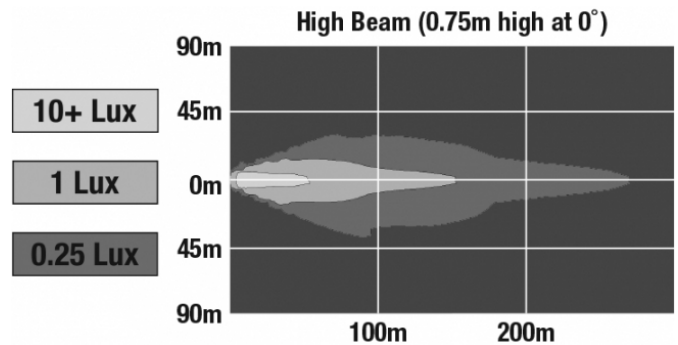

LED Headlights – Model 8800 Evolution 2

PRODUCT INFORMATION

Description	12-24V DOT/ECE LED High Beam Headlight with Chrome Bezel
Height	107.19 mm / 4.22 in
Width	167.64 mm / 6.6 in
Depth	84.90 mm / 3.34 in
Shape	Rectangular
Outer Lens Material	Hardcoated Polycarbonate
Outer Lens Color	Clear
Housing Material	Die-Cast Aluminum
Housing Color	Black
Bezel Color	Chrome
Mounting Type	Low-Profile Panel Mount
Retrofits	1A1 and 2A1 (4" 1 6") sealed beams
Minimum Operating Temperature	-40 °C / -40 °F
Maximum Operating Temperature	65 °C / 149 °F
Connector or Wiring	H4 Connector - AMP (#172615-2)
Mating Connector	LH Terminal - AMP (#172795-1); RH Terminal - AMP (#172796-1)
Product Weight	1.90 lbs / 0.86 kgs
Shipping Weight	2.30 lbs / 1.04 kgs

LED Headlights – Model 8800 Evolution 2

PHOTOMETRIC SPECIFICATIONS

Raw Lumen Output	2,250
Effective Lumen Output	898
Candela Output	73,200
Nominal LED Color Temperature	5000 K
Beam Pattern(s)	Forward Lighting - High Beam (DOT/ECE)