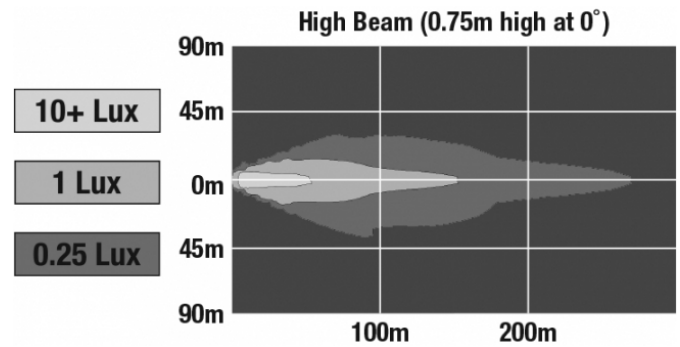

LED Headlights – Model 8800 Evolution 2

PRODUCT INFORMATION

Description	12-24V DOT/ECE LED High Beam Headlight with Chrome Bezel
Height	107.19 mm / 4.22 in
Width	167.64 mm / 6.6 in
Depth	84.90 mm / 3.34 in
Shape	Rectangular
Outer Lens Material	Hardcoated Polycarbonate
Outer Lens Color	Clear
Housing Material	Die-Cast Aluminum
Housing Color	Black
Bezel Color	Chrome
Mounting Type	Low-Profile Panel Mount
Retrofits	1A1 and 2A1 (4" 1 6") sealed beams
Minimum Operating Temperature	-40 °C / -40 °F
Maximum Operating Temperature	65 °C / 149 °F
Connector or Wiring	H4 Connector - AMP (#172615-2)
Mating Connector	LH Terminal - AMP (#172795-1); RH Terminal - AMP (#172796-1)

LED Headlights – Model 8800 Evolution 2

PHOTOMETRIC SPECIFICATIONS

Raw Lumen Output	2,250
Effective Lumen Output	898
Candela Output	73,200
Nominal LED Color Temperature	5000 K
Beam Pattern(s)	Forward Lighting - High Beam (DOT/ECE)