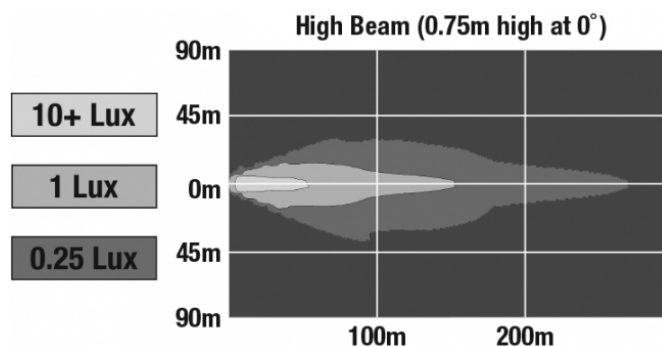

LED Headlights – Model 8800 Evolution 2

PRODUCT INFORMATION

Description	12-24V DOT/ECE LED High Beam Headlight with Chrome Bezel
Height	107.19 mm / 4.22 in
Width	167.64 mm / 6.6 in
Depth	84.90 mm / 3.34 in
Shape	Rectangular
Outer Lens Material	Hardcoated Polycarbonate
Outer Lens Color	Clear
Housing Material	Die-Cast Aluminum
Housing Color	Black
Bezel Color	Chrome
Mounting Type	Low-Profile Panel Mount
Retrofits	1A1 and 2A1 (4" 1 6") sealed beams
Minimum Operating Temperature	-40 °C / -40 °F
Maximum Operating Temperature	65 °C / 149 °F
Connector or Wiring	H4 Connector - AMP (#172615-2)
Mating Connector	LH Terminal - AMP (#172795-1); RH Terminal - AMP (#172796-1)
Shipping Weight	2.30 lbs / 1.04 kgs

LED Headlights – Model 8800 Evolution 2

PHOTOMETRIC SPECIFICATIONS

Raw Lumen Output	2,250
Effective Lumen Output	898
Candela Output	73,200
Nominal LED Color Temperature	5000 K
Beam Pattern(s)	Forward Lighting - High Beam (DOT/ECE)