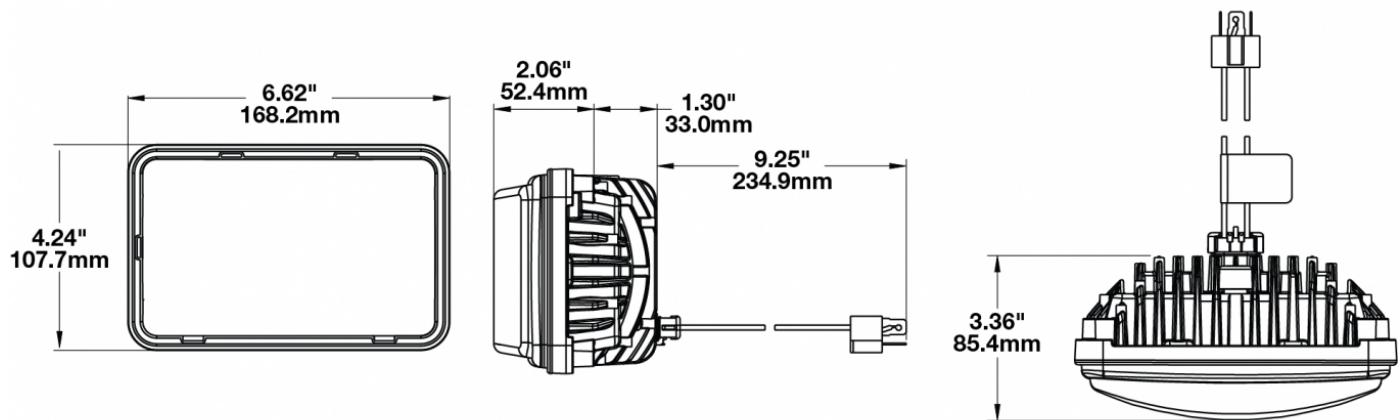

## PRODUCT INFORMATION

<b>Description</b>	12-24V DOT/ECE LED High Beam Headlight with Chrome Bezel
<b>Height</b>	107.19 mm / 4.22 in
<b>Width</b>	167.64 mm / 6.6 in
<b>Depth</b>	84.90 mm / 3.34 in
<b>Shape</b>	Rectangular
<b>Outer Lens Material</b>	Hardcoated Polycarbonate
<b>Outer Lens Color</b>	Clear
<b>Housing Material</b>	Die-Cast Aluminum
<b>Housing Color</b>	Black
<b>Bezel Color</b>	Chrome
<b>Mounting Type</b>	Low-Profile Panel Mount
<b>Retrofits</b>	1A1 and 2A1 (4" 1 6") sealed beams
<b>Minimum Operating Temperature</b>	-40 °C / -40 °F
<b>Maximum Operating Temperature</b>	65 °C / 149 °F
<b>Connector or Wiring</b>	H4 Connector - AMP (#172615-2)
<b>Mating Connector</b>	LH Terminal - AMP (#172795-1); RH Terminal - AMP (#172796-1)
<b>Shipping Weight</b>	2.30 lbs / 1.04 kgs

## PRODUCT DIMENSIONS