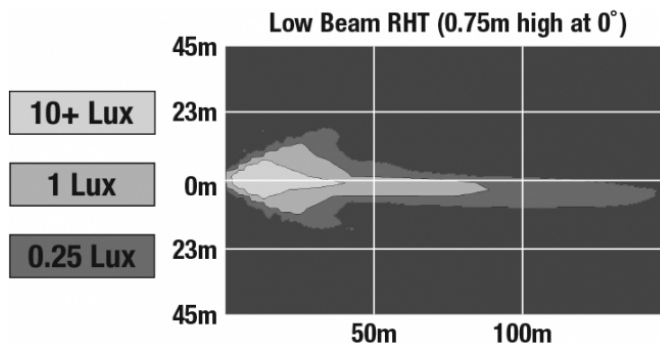

LED Headlights – Model 8800 Evolution 2

PRODUCT INFORMATION

Description	12-24V DOT/ECE LED RHT Low Beam Headlight with Chrome Bezel
Height	107.19 mm / 4.22 in
Width	167.64 mm / 6.6 in
Depth	84.90 mm / 3.34 in
Shape	Rectangular
Outer Lens Material	Hardcoated Polycarbonate
Outer Lens Color	Clear
Housing Material	Die-Cast Aluminum
Housing Color	Black
Bezel Color	Chrome
Mounting Type	Low-Profile Panel Mount
Retrofits	1A1 and 2A1 (4" 1 6") sealed beams
Minimum Operating Temperature	-40 °C / -40 °F
Maximum Operating Temperature	65 °C / 149 °F
Connector or Wiring	H4 Connector - AMP (#172615-2)
Mating Connector	LH Terminal - AMP (#172795-1); RH Terminal - AMP (#172796-1)
Product Weight	1.83 lbs / 0.83 kgs
Shipping Weight	2.30 lbs / 1.04 kgs

LED Headlights – Model 8800 Evolution 2

PHOTOMETRIC SPECIFICATIONS

Raw Lumen Output	2,830
Effective Lumen Output	782
Candela Output	29,800
Nominal LED Color Temperature	5000 K
Beam Pattern(s)	Forward Lighting - Low Beam (DOT) Forward Lighting - Low Beam (ECE Right Hand)