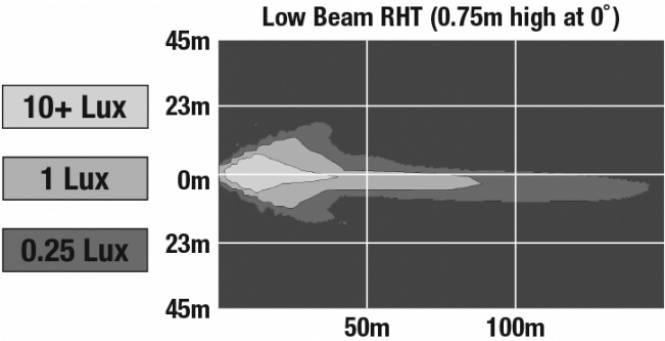

LED Headlights – Model 8800 Evolution 2

PHOTOMETRIC SPECIFICATIONS

Raw Lumen Output	2,830
Effective Lumen Output	782
Candela Output	29,800
Nominal LED Color Temperature	5000 K
Beam Pattern(s)	Forward Lighting - Low Beam (DOT) Forward Lighting - Low Beam (ECE Right Hand)