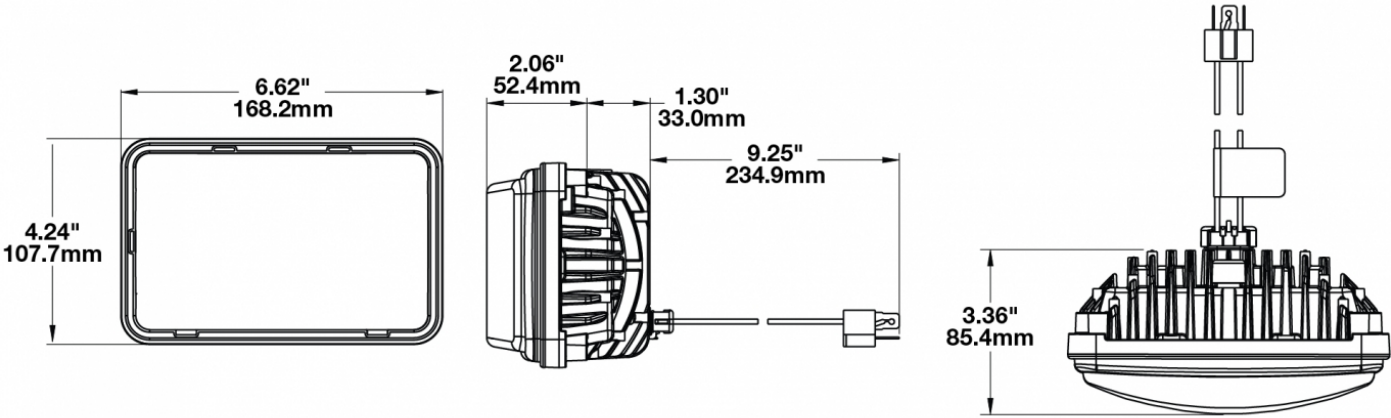

## PRODUCT INFORMATION

<b>Description</b>	12-24V DOT/ECE LED RHT Low Beam Headlight with Chrome Bezel
<b>Height</b>	107.19 mm / 4.22 in
<b>Width</b>	167.64 mm / 6.6 in
<b>Depth</b>	84.90 mm / 3.34 in
<b>Shape</b>	Rectangular
<b>Outer Lens Material</b>	Hardcoated Polycarbonate
<b>Outer Lens Color</b>	Clear
<b>Housing Material</b>	Die-Cast Aluminum
<b>Housing Color</b>	Black
<b>Bezel Color</b>	Chrome
<b>Mounting Type</b>	Low-Profile Panel Mount
<b>Retrofits</b>	1A1 and 2A1 (4" 1 6") sealed beams
<b>Minimum Operating Temperature</b>	-40 °C / -40 °F
<b>Maximum Operating Temperature</b>	65 °C / 149 °F
<b>Connector or Wiring</b>	H4 Connector - AMP (#172615-2)
<b>Mating Connector</b>	LH Terminal - AMP (#172795-1); RH Terminal - AMP (#172796-1)
<b>Shipping Weight</b>	2.30 lbs / 1.04 kgs

## PRODUCT DIMENSIONS