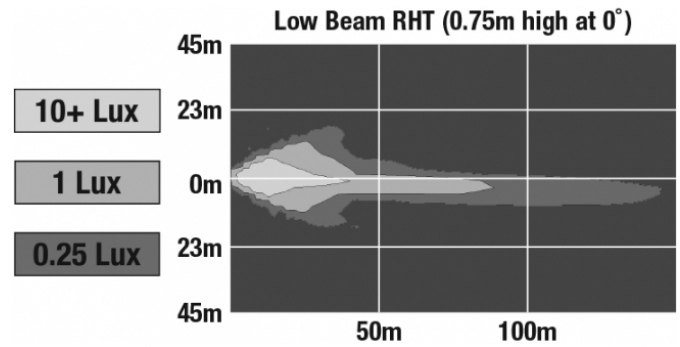

LED Headlights – Model 8800 Evolution 2

PRODUCT INFORMATION

Description	12-24V DOT/ECE LED RHT Low Beam Headlight with Chrome Bezel
Height	107.19 mm / 4.22 in
Width	167.64 mm / 6.6 in
Depth	84.90 mm / 3.34 in
Shape	Rectangular
Outer Lens Material	Hardcoated Polycarbonate
Outer Lens Color	Clear
Housing Material	Die-Cast Aluminum
Housing Color	Black
Bezel Color	Chrome
Mounting Type	Low-Profile Panel Mount
Retrofits	1A1 and 2A1 (4" 1 6") sealed beams
Minimum Operating Temperature	-40 °C / -40 °F
Maximum Operating Temperature	65 °C / 149 °F
Connector or Wiring	H4 Connector - AMP (#172615-2)
Mating Connector	LH Terminal - AMP (#172795-1); RH Terminal - AMP (#172796-1)

J.W. SPEAKER
Engineered. Lighting. Solutions.

LED Headlights – Model 8800 Evolution 2

PHOTOMETRIC SPECIFICATIONS

Raw Lumen Output	3,000
Effective Lumen Output	782
Candela Output	29,800
Nominal LED Color Temperature	5000 K
Beam Pattern(s)	Forward Lighting - Low Beam (DOT) Forward Lighting - Low Beam (ECE Right Hand)