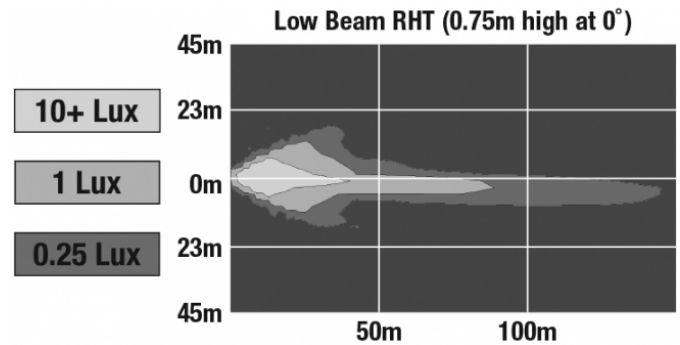

LED Headlights – Model 8800 Evolution 2

PHOTOMETRIC SPECIFICATIONS

Raw Lumen Output	2,830
Effective Lumen Output	782
Candela Output	29,800
Nominal LED Color Temperature	5000 K
Beam Pattern(s)	Forward Lighting - Low Beam (DOT) Forward Lighting - Low Beam (ECE Right Hand)

APPLICATIONS

ACCESSORIES

Part Number
3269601

Low Beam Harness for
8800 Evolution 2
Series

Part Number
3269611

High Beam Harness for
8800 Evolution 2
Series

Print date: 2018-10-21

© 2018 J.W. Speaker Corporation • Germantown, WI U.S.A.
www.jwspeaker.com • speaker@jwspeaker.com • 262.251.6660