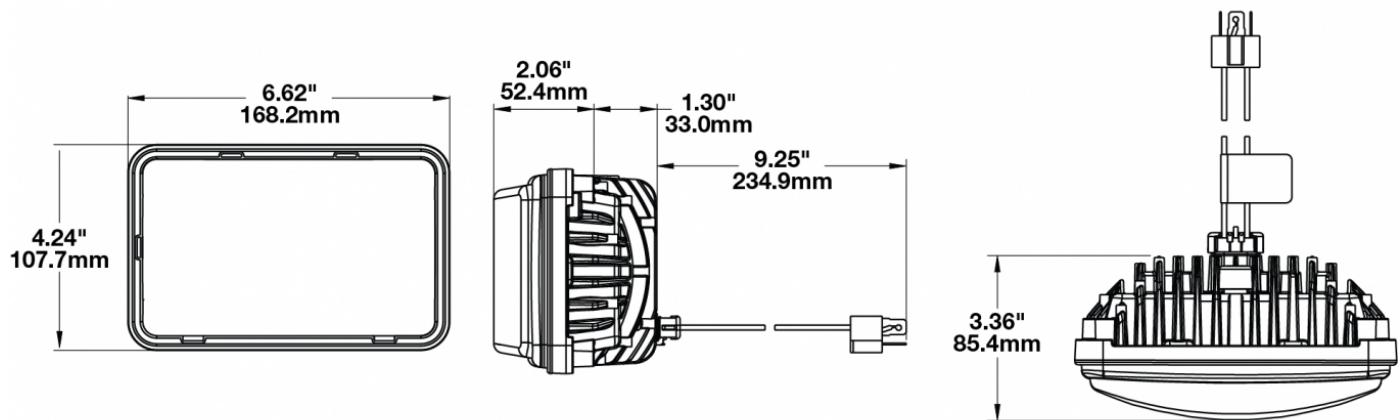

LED Headlights – Model 8800 Evolution 2

PRODUCT INFORMATION

Description	12-24V DOT/ECE LED RHT Low Beam Headlight with Chrome Bezel
Height	107.19 mm / 4.22 in
Width	167.64 mm / 6.6 in
Depth	84.90 mm / 3.34 in
Shape	Rectangular
Outer Lens Material	Hardcoated Polycarbonate
Outer Lens Color	Clear
Housing Material	Die-Cast Aluminum
Housing Color	Black
Bezel Color	Chrome
Mounting Type	Low-Profile Panel Mount
Retrofits	1A1 and 2A1 (4" 1 6") sealed beams
Minimum Operating Temperature	-40 °C / -40 °F
Maximum Operating Temperature	65 °C / 149 °F
Connector or Wiring	H4 Connector - AMP (#172615-2)
Mating Connector	LH Terminal - AMP (#172795-1); RH Terminal - AMP (#172796-1)

PRODUCT DIMENSIONS

ELECTRICAL SPECIFICATIONS

Input Voltage	12-24V DC
Operating Voltage	9-32V DC
White Wire	Low Beam
Black Wire	Ground
Yellow Wire	Low Beam
Current Draw	2.10A @ 12V DC 1.00A @ 24V DC

REGULATORY STANDARDS COMPLIANCE

J.W. SPEAKER
Engineered. Lighting. Solutions.

LED Headlights – Model 8800 Evolution 2

PHOTOMETRIC SPECIFICATIONS

Raw Lumen Output	3,000
Effective Lumen Output	782
Candela Output	29,800
Nominal LED Color Temperature	5000 K
Beam Pattern(s)	Forward Lighting - Low Beam (DOT) Forward Lighting - Low Beam (ECE Right Hand)