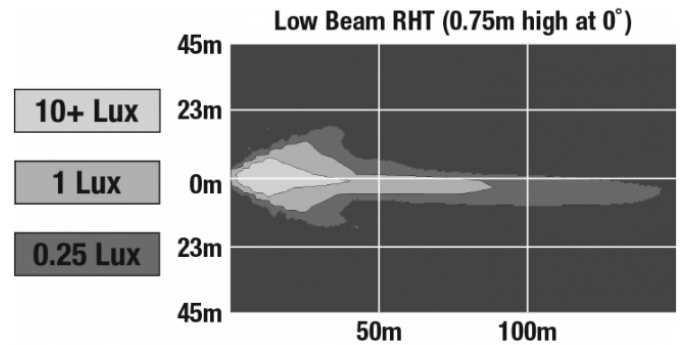

LED Headlights – Model 8800 Evolution 2

PHOTOMETRIC SPECIFICATIONS

Raw Lumen Output	2,830
Effective Lumen Output	782
Candela Output	29,800
Nominal LED Color Temperature	5000 K
Beam Pattern(s)	Forward Lighting - Low Beam (DOT) Forward Lighting - Low Beam (ECE Right Hand)

APPLICATIONS

Print date: 2017-09-25

© 2017 J.W. Speaker Corporation • Germantown, WI U.S.A.
www.jwspeaker.com • speaker@jwspeaker.com • 262.251.6660