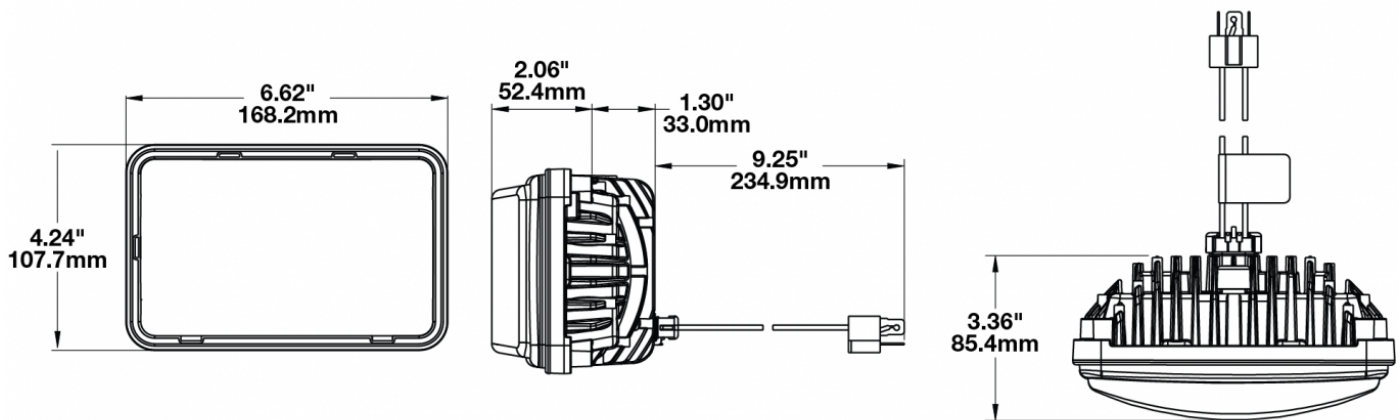

LED Headlights – Model 8800 Evolution 2

PRODUCT INFORMATION

Description	12-24V DOT/ECE LED RHT Low Beam Headlight with Chrome Bezel
Height	107.19 mm / 4.22 in
Width	167.64 mm / 6.6 in
Depth	84.90 mm / 3.34 in
Shape	Rectangular
Outer Lens Material	Hardcoated Polycarbonate
Outer Lens Color	Clear
Housing Material	Die-Cast Aluminum
Housing Color	Black
Bezel Color	Chrome
Mounting Type	Low-Profile Panel Mount
Retrofits	1A1 and 2A1 (4" 1 6") sealed beams
Minimum Operating Temperature	-40 °C / -40 °F
Maximum Operating Temperature	65 °C / 149 °F
Connector or Wiring	H4 Connector - AMP (#172615-2)
Mating Connector	LH Terminal - AMP (#172795-1); RH Terminal - AMP (#172796-1)
Product Weight	1.83 lbs / 0.83 kgs
Shipping Weight	2.30 lbs / 1.04 kgs

PRODUCT DIMENSIONS

ELECTRICAL SPECIFICATIONS

Input Voltage	12-24V DC
Operating Voltage	9-32V DC
White Wire	Low Beam
Black Wire	Ground
Yellow Wire	Low Beam
Current Draw	2.10A @ 12V DC 1.00A @ 24V DC

REGULATORY STANDARDS COMPLIANCE

LED Headlights – Model 8800 Evolution 2

PHOTOMETRIC SPECIFICATIONS

Raw Lumen Output	2,830
Effective Lumen Output	782
Candela Output	29,800
Nominal LED Color Temperature	5000 K
Beam Pattern(s)	Forward Lighting - Low Beam (DOT) Forward Lighting - Low Beam (ECE Right Hand)