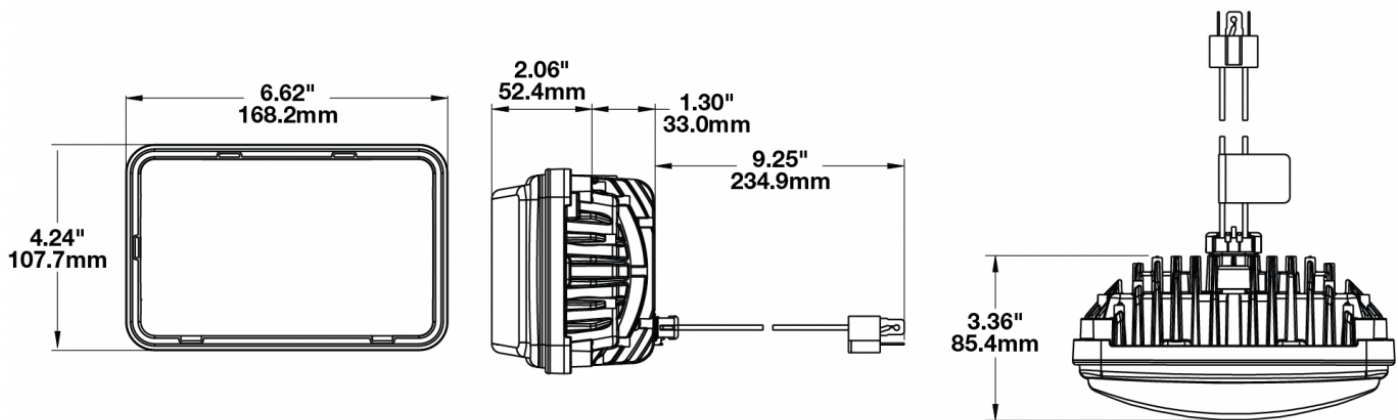

LED Headlights – Model 8800 Evolution 2

PRODUCT INFORMATION

Description	12-24V DOT/ECE LED RHT Low Beam Headlight with Chrome Bezel
Height	107.19 mm / 4.22 in
Width	167.64 mm / 6.6 in
Depth	84.90 mm / 3.34 in
Shape	Rectangular
Outer Lens Material	Hardcoated Polycarbonate
Outer Lens Color	Clear
Housing Material	Die-Cast Aluminum
Housing Color	Black
Bezel Color	Chrome
Mounting Type	Low-Profile Panel Mount
Retrofits	1A1 and 2A1 (4" 1 6") sealed beams
Minimum Operating Temperature	-40 °C / -40 °F
Maximum Operating Temperature	65 °C / 149 °F
Connector or Wiring	H4 Connector - AMP (#172615-2)
Mating Connector	LH Terminal - AMP (#172795-1); RH Terminal - AMP (#172796-1)
Shipping Weight	2.30 lbs / 1.04 kgs

PRODUCT DIMENSIONS

ELECTRICAL SPECIFICATIONS

Input Voltage	12-24V DC
Operating Voltage	9-32V DC
White Wire	Low Beam
Black Wire	Ground
Yellow Wire	Low Beam
Current Draw	2.10A @ 12V DC 1.00A @ 24V DC

REGULATORY STANDARDS COMPLIANCE

LED Headlights – Model 8800 Evolution 2

PHOTOMETRIC SPECIFICATIONS

Raw Lumen Output	2,830
Effective Lumen Output	782
Candela Output	29,800
Nominal LED Color Temperature	5000 K
Beam Pattern(s)	Forward Lighting - Low Beam (DOT) Forward Lighting - Low Beam (ECE Right Hand)