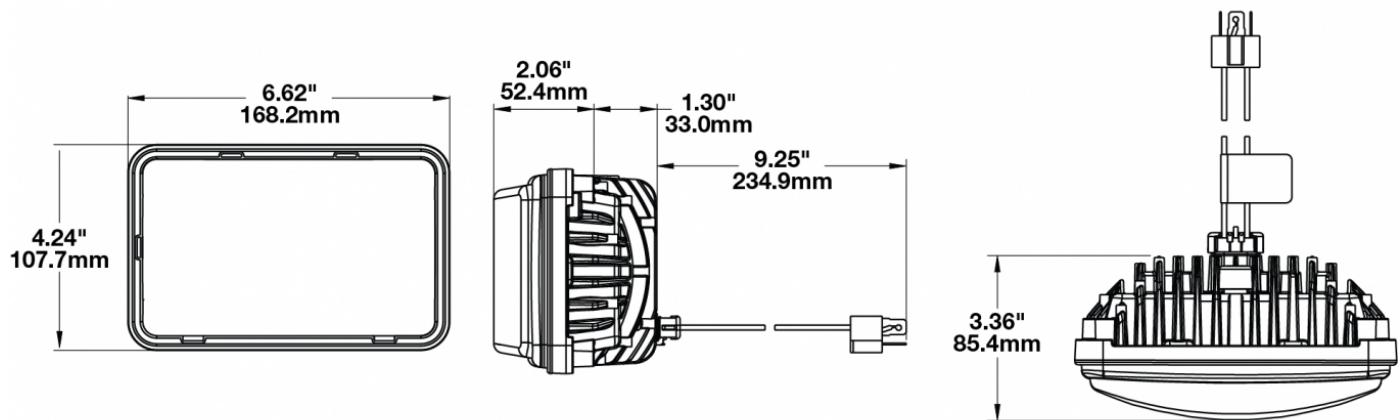

LED Headlights – Model 8800 Evolution 2

PRODUCT INFORMATION

Description	12-24V DOT/ECE LED RHT Low Beam Headlight with Chrome Bezel
Height	107.19 mm / 4.22 in
Width	167.64 mm / 6.6 in
Depth	84.90 mm / 3.34 in
Shape	Rectangular
Outer Lens Material	Hardcoated Polycarbonate
Outer Lens Color	Clear
Housing Material	Die-Cast Aluminum
Housing Color	Black
Bezel Color	Chrome
Mounting Type	Low-Profile Panel Mount
Retrofits	1A1 and 2A1 (4" 1 6") sealed beams
Minimum Operating Temperature	-40 °C / -40 °F
Maximum Operating Temperature	65 °C / 149 °F
Connector or Wiring	H4 Connector - AMP (#172615-2)
Mating Connector	LH Terminal - AMP (#172795-1); RH Terminal - AMP (#172796-1)
Shipping Weight	2.30 lbs / 1.04 kgs

PRODUCT DIMENSIONS

ELECTRICAL SPECIFICATIONS

Input Voltage	12-24V DC
Operating Voltage	9-32V DC
White Wire	Low Beam
Black Wire	Ground
Yellow Wire	Low Beam
Current Draw	2.10A @ 12V DC 1.00A @ 24V DC

REGULATORY STANDARDS COMPLIANCE

J.W. SPEAKER
Engineered. Lighting. Solutions.

LED Headlights – Model 8800 Evolution 2

PHOTOMETRIC SPECIFICATIONS

Raw Lumen Output	2,830
Effective Lumen Output	782
Candela Output	29,800
Nominal LED Color Temperature	5000 K
Beam Pattern(s)	Forward Lighting - Low Beam (DOT) Forward Lighting - Low Beam (ECE Right Hand)