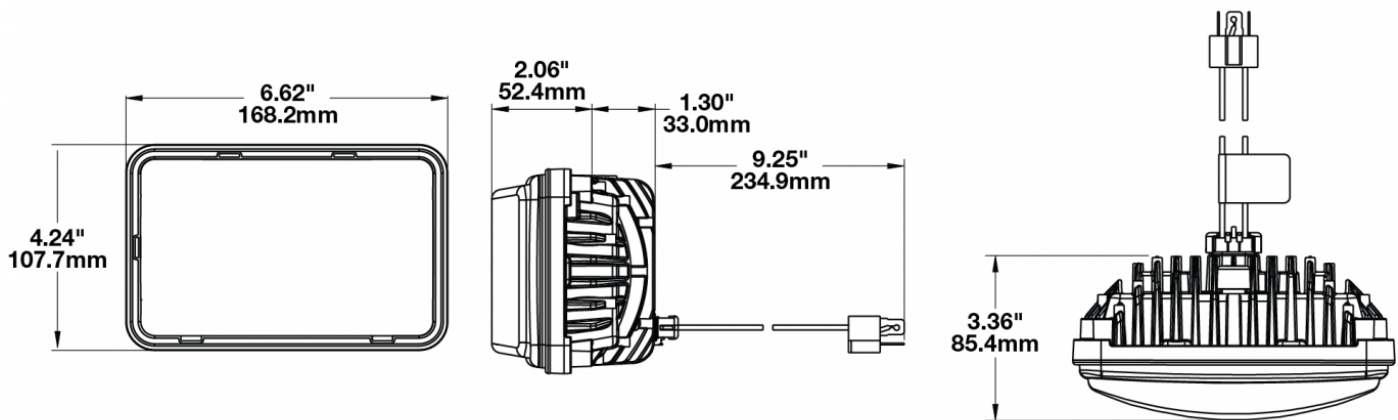

LED Headlights – Model 8800 Evolution 2

PRODUCT INFORMATION

Description	12-24V DOT/ECE LED RHT Low Beam Headlight with Chrome Bezel
Height	107.19 mm / 4.22 in
Width	167.64 mm / 6.6 in
Depth	84.90 mm / 3.34 in
Shape	Rectangular
Outer Lens Material	Hardcoated Polycarbonate
Outer Lens Color	Clear
Housing Material	Die-Cast Aluminum
Housing Color	Black
Bezel Color	Chrome
Mounting Type	Low-Profile Panel Mount
Retrofits	1A1 and 2A1 (4" 1 6") sealed beams
Minimum Operating Temperature	-40 °C / -40 °F
Maximum Operating Temperature	65 °C / 149 °F
Connector or Wiring	H4 Connector - AMP (#172615-2)
Mating Connector	LH Terminal - AMP (#172795-1); RH Terminal - AMP (#172796-1)
Shipping Weight	2.30 lbs / 1.04 kgs

PRODUCT DIMENSIONS

ELECTRICAL SPECIFICATIONS

Input Voltage	12-24V DC
Operating Voltage	9-32V DC
White Wire	Low Beam
Black Wire	Ground
Yellow Wire	Low Beam
Current Draw	2.10A @ 12V DC 1.00A @ 24V DC

REGULATORY STANDARDS COMPLIANCE

J.W. SPEAKER
Engineered. Lighting. Solutions.

LED Headlights – Model 8800 Evolution 2

PHOTOMETRIC SPECIFICATIONS

Raw Lumen Output	2,830
Effective Lumen Output	782
Candela Output	29,800
Nominal LED Color Temperature	5000 K
Beam Pattern(s)	Forward Lighting - Low Beam (DOT) Forward Lighting - Low Beam (ECE Right Hand)