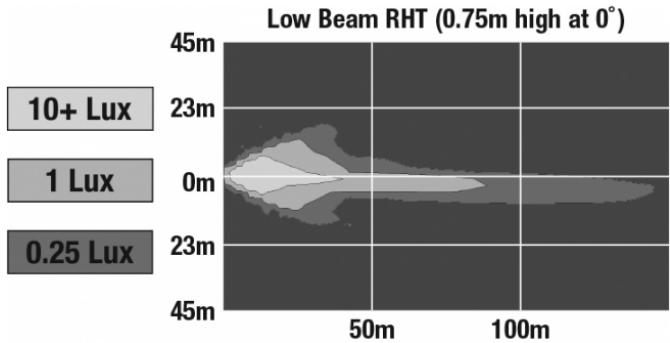

LED Headlights – Model 8800 Evolution 2

PRODUCT INFORMATION

Description	12-24V DOT/ECE LED RHT Low Beam Headlight with Chrome Bezel
Height	107.19 mm / 4.22 in
Width	167.64 mm / 6.6 in
Depth	84.90 mm / 3.34 in
Shape	Rectangular
Outer Lens Material	Hardcoated Polycarbonate
Outer Lens Color	Clear
Housing Material	Die-Cast Aluminum
Housing Color	Black
Bezel Color	Chrome
Mounting Type	Low-Profile Panel Mount
Retrofits	1A1 and 2A1 (4" 1 6") sealed beams
Minimum Operating Temperature	-40 °C / -40 °F
Maximum Operating Temperature	65 °C / 149 °F
Connector or Wiring	H4 Connector - AMP (#172615-2)
Mating Connector	LH Terminal - AMP (#172795-1); RH Terminal - AMP (#172796-1)
Product Weight	1.83 lbs / 0.83 kgs
Shipping Weight	2.30 lbs / 1.04 kgs

LED Headlights – Model 8800 Evolution 2

PHOTOMETRIC SPECIFICATIONS

Raw Lumen Output	2,830
Effective Lumen Output	782
Candela Output	29,800
Nominal LED Color Temperature	5000 K
Beam Pattern(s)	Forward Lighting - Low Beam (DOT) Forward Lighting - Low Beam (ECE Right Hand)