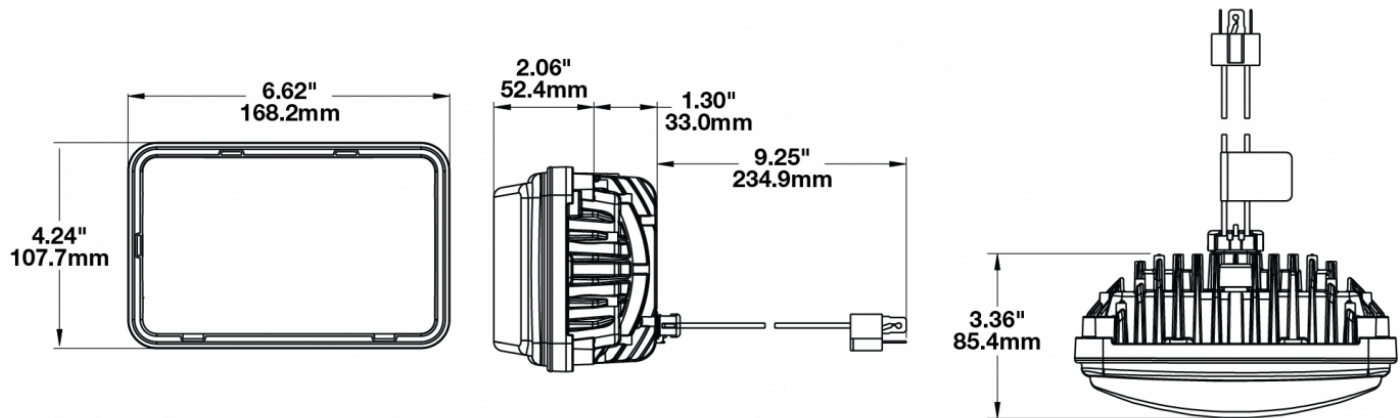

## PRODUCT INFORMATION

<b>Description</b>	12-24V DOT/ECE LED RHT Low Beam Headlight with Chrome Bezel
<b>Height</b>	107.19 mm / 4.22 in
<b>Width</b>	167.64 mm / 6.6 in
<b>Depth</b>	84.90 mm / 3.34 in
<b>Shape</b>	Rectangular
<b>Outer Lens Material</b>	Hardcoated Polycarbonate
<b>Outer Lens Color</b>	Clear
<b>Housing Material</b>	Die-Cast Aluminum
<b>Housing Color</b>	Black
<b>Bezel Color</b>	Chrome
<b>Mounting Type</b>	Low-Profile Panel Mount
<b>Retrofits</b>	1A1 and 2A1 (4" x 6") sealed beams
<b>Minimum Operating Temperature</b>	-40 °C / -40 °F
<b>Maximum Operating Temperature</b>	65 °C / 149 °F
<b>Connector or Wiring</b>	H4 Connector - AMP (#172615-2)
<b>Mating Connector</b>	LH Terminal - AMP (#172795-1); RH Terminal - AMP (#172796-1)
<b>Product Weight</b>	1.83 lbs / 0.83 kgs
<b>Shipping Weight</b>	2.30 lbs / 1.04 kgs

## PRODUCT DIMENSIONS