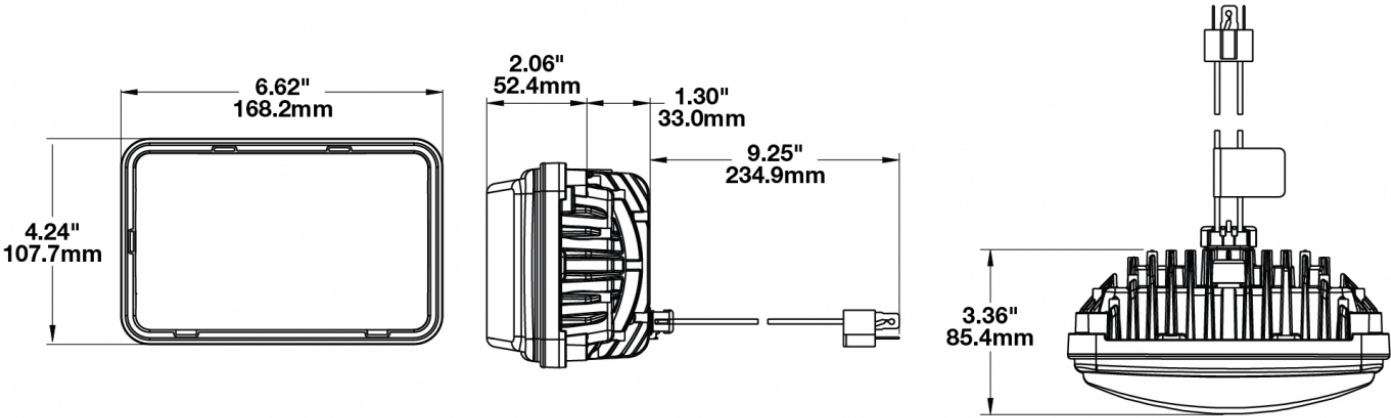

LED Headlights – Model 8800 Evolution 2

PRODUCT INFORMATION

Description	12-24V DOT/ECE LED RHT Low Beam Headlight with Chrome Bezel
Height	107.19 mm / 4.22 in
Width	167.64 mm / 6.6 in
Depth	84.90 mm / 3.34 in
Shape	Rectangular
Outer Lens Material	Hardcoated Polycarbonate
Outer Lens Color	Clear
Housing Material	Die-Cast Aluminum
Housing Color	Black
Bezel Color	Chrome
Mounting Type	Low-Profile Panel Mount
Retrofits	1A1 and 2A1 (4" 1 6") sealed beams
Minimum Operating Temperature	-40 °C / -40 °F
Maximum Operating Temperature	65 °C / 149 °F
Connector or Wiring	H4 Connector - AMP (#172615-2)
Mating Connector	LH Terminal - AMP (#172795-1); RH Terminal - AMP (#172796-1)
Product Weight	1.83 lbs / 0.83 kgs
Shipping Weight	2.30 lbs / 1.04 kgs

PRODUCT DIMENSIONS

ELECTRICAL SPECIFICATIONS

Input Voltage	12-24V DC
Operating Voltage	9-32V DC
White Wire	Low Beam
Black Wire	Ground
Yellow Wire	Low Beam
Current Draw	2.10A @ 12V DC 1.00A @ 24V DC

REGULATORY STANDARDS COMPLIANCE

LED Headlights – Model 8800 Evolution 2

PHOTOMETRIC SPECIFICATIONS

Raw Lumen Output	2,830
Effective Lumen Output	782
Candela Output	29,800
Nominal LED Color Temperature	5000 K
Beam Pattern(s)	Forward Lighting - Low Beam (DOT) Forward Lighting - Low Beam (ECE Right Hand)