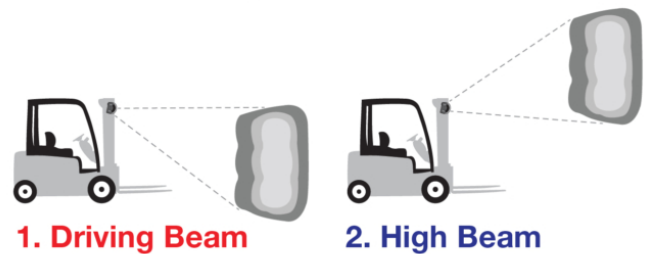

Warehouse LED Work Light - Model 710

PHOTOMETRIC SPECIFICATIONS

Raw Lumen Output 2,000
Effective Lumen Output 1,600
Beam Pattern(s) Forward Lighting - Flood (Vertical)