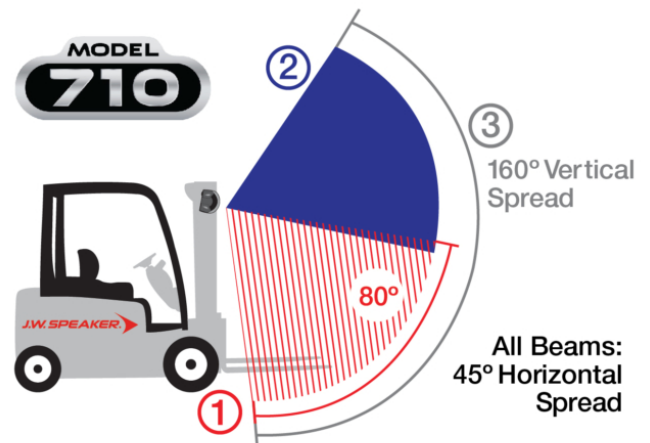

## PHOTOMETRIC SPECIFICATIONS

<b>Raw Lumen Output</b>	2,000
<b>Effective Lumen Output</b>	1,600
<b>Beam Pattern(s)</b>	Forward Lighting - Flood (Vertical)

At 3m on Full Beam:

Max Lux: 116  
Pattern Shape:  
2.8m x 22.4m