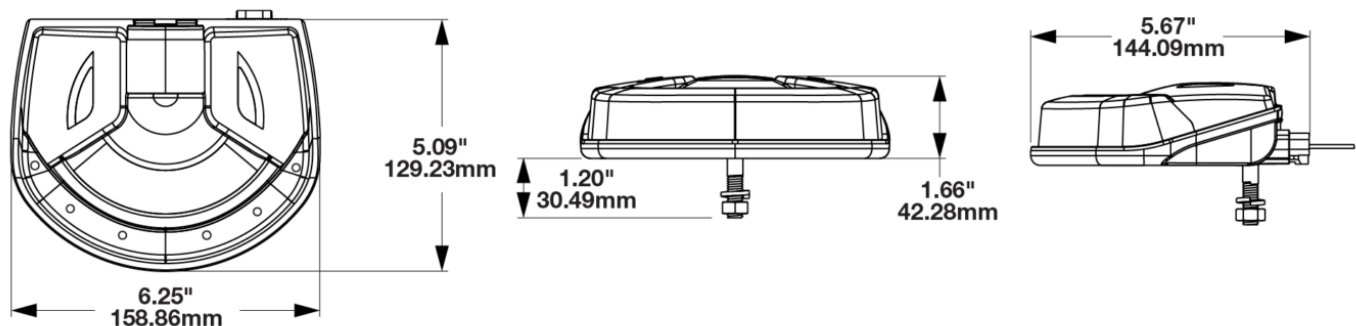

PRODUCT DIMENSIONS

Print date: 2024-11-08

© 2024 J.W. Speaker Corporation • Germantown, WI U.S.A.
www.jwspeaker.com • speaker@jwspeaker.com • 262.251.6660

J.W. SPEAKER
Engineered. Lighting. Solutions.