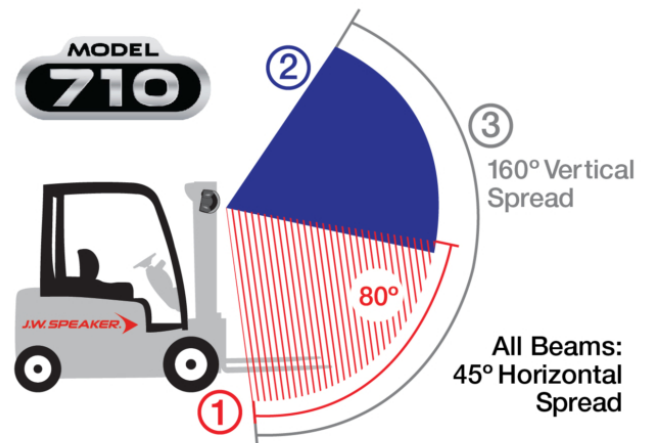

Warehouse LED Work Light - Model 710

PHOTOMETRIC SPECIFICATIONS

Raw Lumen Output	2,000
Effective Lumen Output	1,600
Beam Pattern(s)	Forward Lighting - Flood (Vertical)