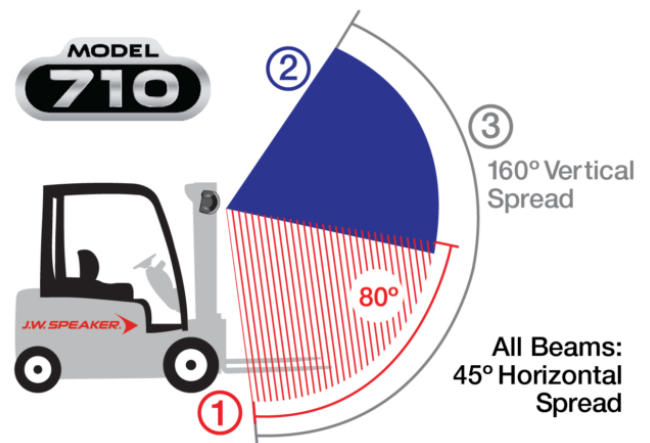

Warehouse LED Work Light - Model 710

PRODUCT INFORMATION

Description	12-110V LED 2- Pin Warehouse Work Light with Vertical Flood Beam Pattern
Height	130.00 mm / 5.12 in
Width	159.00 mm / 6.26 in
Depth	43.00 mm / 1.69 in
Shape	Stylized
Outer Lens Material	Polycarbonate
Outer Lens Color	Black/Clear
Housing Material	Polycarbonate
Housing Color	Black
Mounting Hardware Description	(x1) M8-30.5mm Black Zinc Plate Flange Bolt
Mounting Type	Flush
Connector or Wiring	Integrated 2-Pin Deutsch
Mating Connector	2-Pin Deutsch Weather-Proof Plug (DT06-2S)
Product Weight	1.00 lbs / 0.45 kgs
Shipping Weight	1.10 lbs / 0.5 kgs

Warehouse LED Work Light - Model 710

PHOTOMETRIC SPECIFICATIONS

Raw Lumen Output 2,000
Effective Lumen Output 1,600
Beam Pattern(s) Forward Lighting - Flood (Vertical)

At 3m on Full Beam:

Max Lux: 116
 Pattern Shape:
 2.8m x 22.4m