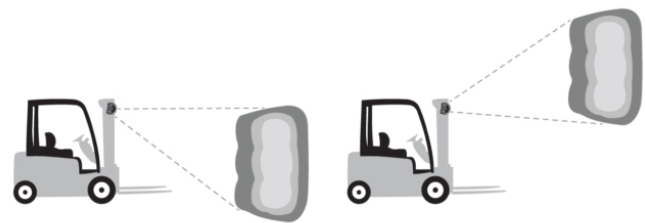

Warehouse LED Work Light - Model 710

PHOTOMETRIC SPECIFICATIONS

Raw Lumen Output	2,000
Effective Lumen Output	1,600
Beam Pattern(s)	Forward Lighting - Flood (Vertical)