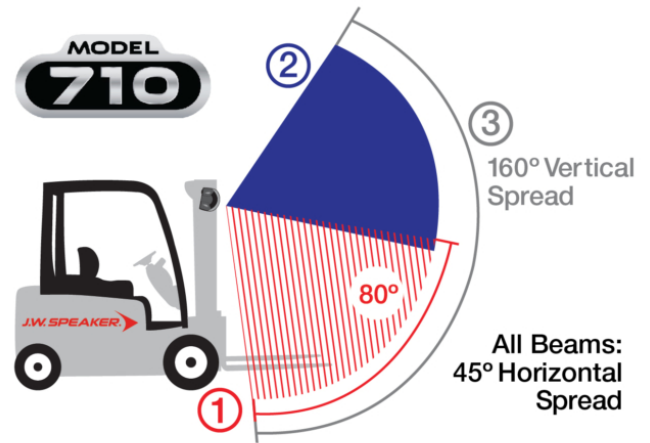

Warehouse LED Work Light - Model 710

PHOTOMETRIC SPECIFICATIONS

Raw Lumen Output 2,000
Effective Lumen Output 1,600
Beam Pattern(s) Forward Lighting - Flood (Vertical)

1. Driving Beam

2. High Beam

At 3m on Full Beam:

Max Lux: 116
Pattern Shape:
2.8m x 22.4m