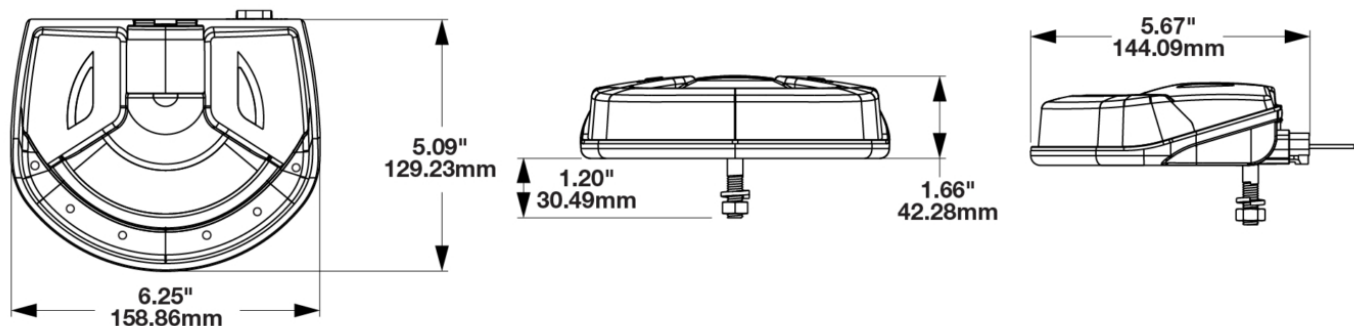

PRODUCT DIMENSIONS

Print date: 2026-05-13

© 2026 J.W. Speaker Corporation • Germantown, WI U.S.A.
www.jwspeaker.com • speaker@jwspeaker.com • 262.251.6660

J.W. SPEAKER
Engineered. Lighting. Solutions.