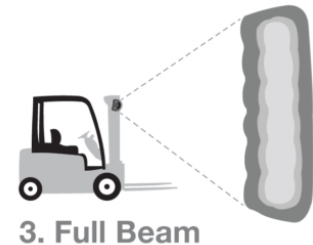

## PHOTOMETRIC SPECIFICATIONS

<b>Raw Lumen Output</b>	2,000
<b>Effective Lumen Output</b>	1,600
<b>Beam Pattern(s)</b>	Forward Lighting - Flood (Vertical)

At 3m on Full Beam:

Max Lux: 116  
Pattern Shape:  
2.8m x 22.4m