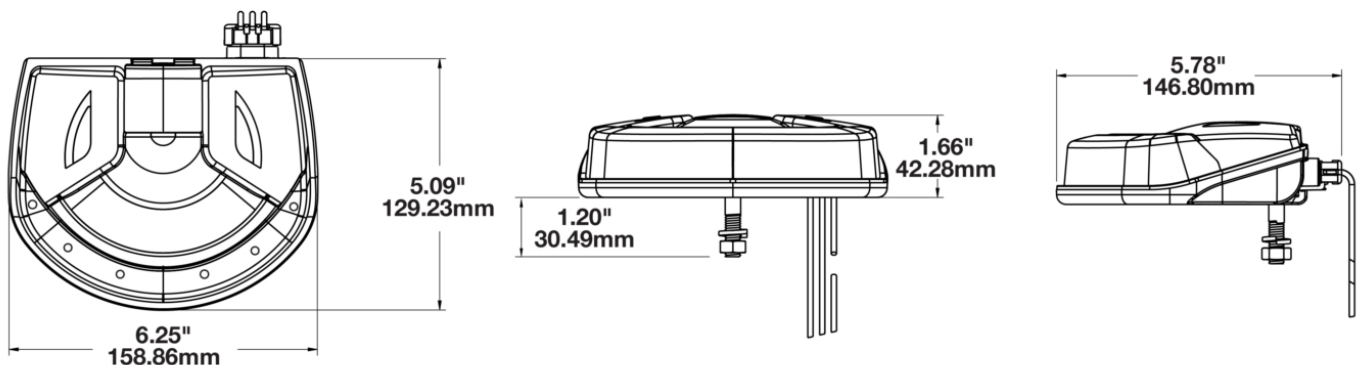

PRODUCT DIMENSIONS

Print date: 2019-12-15

© 2019 J.W. Speaker Corporation • Germantown, WI U.S.A.
www.jwspeaker.com • speaker@jwspeaker.com • 262.251.6660

J.W. SPEAKER
Engineered. Lighting. Solutions.