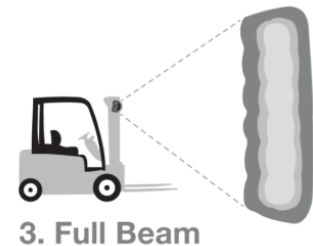

Warehouse LED Work Light - Model 710

PRODUCT INFORMATION

Description	12-110V LED 2- Pin Warehouse Work Light with Vertical Flood Beam Pattern
Height	130.00 mm / 5.12 in
Width	159.00 mm / 6.26 in
Depth	43.00 mm / 1.69 in
Shape	Stylized
Outer Lens Material	Polycarbonate
Outer Lens Color	Black/Clear
Housing Material	Polycarbonate
Housing Color	Black
Mounting Hardware Description	(x1) M8-30.5mm Black Zinc Plate Flange Bolt
Mounting Type	Flush
Connector or Wiring	Integrated 2-Pin Deutsch
Mating Connector	2-Pin Deutsch Weather-Proof Plug (DT06-2S)
Product Weight	1.00 lbs / 0.45 kgs
Shipping Weight	1.10 lbs / 0.5 kgs

Warehouse LED Work Light - Model 710

PHOTOMETRIC SPECIFICATIONS

Raw Lumen Output 2,000
Effective Lumen Output 1,600
Beam Pattern(s) Forward Lighting - Flood (Vertical)

At 3m on Full Beam:

Max Lux: 116
 Pattern Shape:
 2.8m x 22.4m