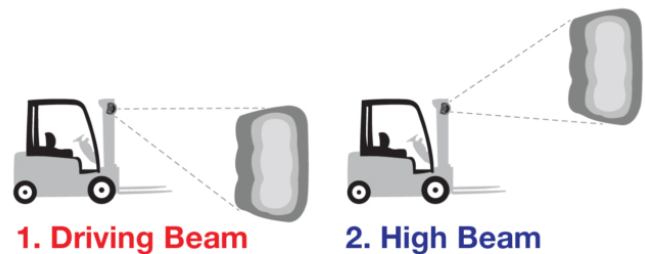

Warehouse LED Work Light - Model 710

PHOTOMETRIC SPECIFICATIONS

Raw Lumen Output	2,000 (6 LEDs); 1,630 (3 LEDs)
Effective Lumen Output	1,600 (6 LEDs); 1,300 (3 LEDs)
Beam Pattern(s)	Forward Lighting - Flood (Vertical)