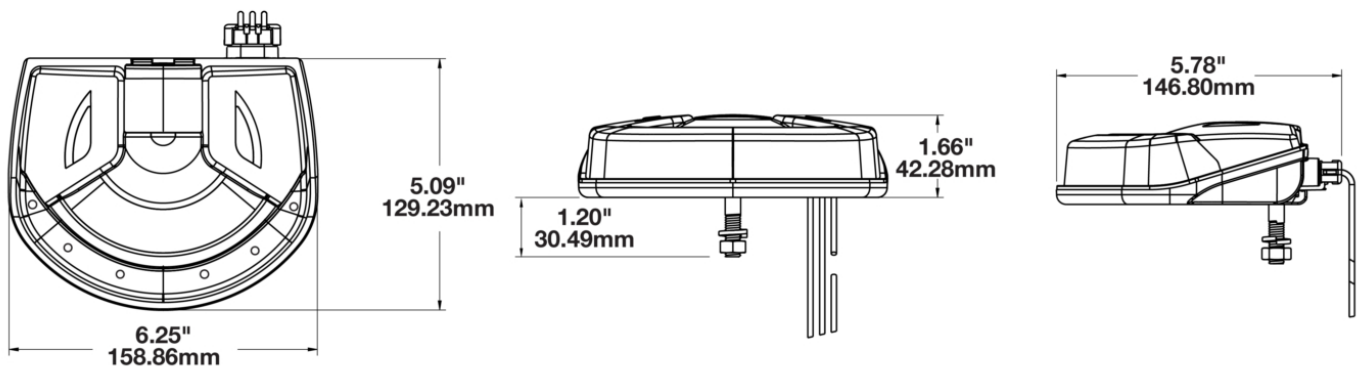

PRODUCT DIMENSIONS

Print date: 2018-10-19

© 2018 J.W. Speaker Corporation • Germantown, WI U.S.A.
www.jwspeaker.com • speaker@jwspeaker.com • 262.251.6660

J.W. SPEAKER
Engineered. Lighting. Solutions.