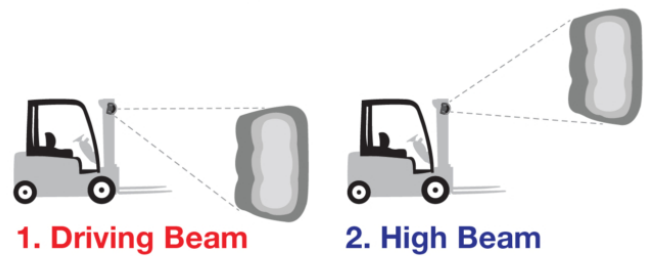

Warehouse LED Work Light - Model 710

PHOTOMETRIC SPECIFICATIONS

Raw Lumen Output	2,000 (6 LEDs); 1,630 (3 LEDs)
Effective Lumen Output	1,600 (6 LEDs); 1,300 (3 LEDs)
Beam Pattern(s)	Forward Lighting - Flood (Vertical)