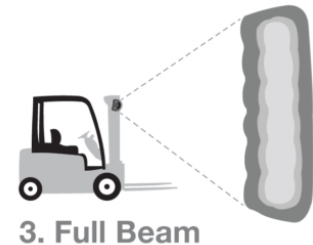

At 3m on Full Beam:

Max Lux: 116
Pattern Shape:
2.8m x 22.4m