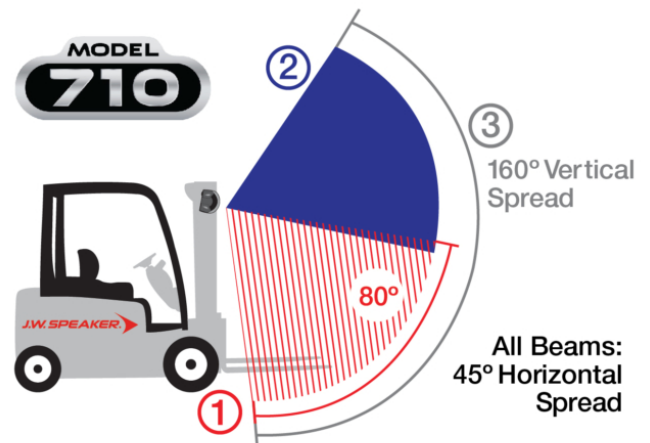

Warehouse LED Work Light - Model 710

PRODUCT INFORMATION

Description	12-110V LED 3- Pin Warehouse Work Light with Vertical Flood Beam Pattern
Height	130.00 mm / 5.12 in
Width	159.00 mm / 6.26 in
Depth	43.00 mm / 1.69 in
Shape	Stylized
Outer Lens Material	Polycarbonate
Outer Lens Color	Black/Clear
Housing Material	Polycarbonate
Housing Color	Black
Mounting Hardware Description	(x1) M8-30.5mm Black Zinc Plate Flange Bolt
Mounting Type	Flush
Connector or Wiring	Integrated 3-Pin Packard (12129615)
Mating Connector	Packard 12110293
Product Weight	0.70 lbs / 0.32 kgs
Shipping Weight	1.10 lbs / 0.5 kgs

J.W. SPEAKER 
Engineered. Lighting. Solutions.

Warehouse LED Work Light - Model 710

PHOTOMETRIC SPECIFICATIONS

Raw Lumen Output	2,000 (6 LEDs); 1,630 (3 LEDs)
Effective Lumen Output	1,600 (6 LEDs); 780 (3 LEDs)
Beam Pattern(s)	Forward Lighting - Flood (Vertical)