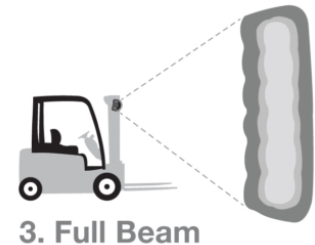

At 3m on Full Beam:

Max Lux: 116
Pattern Shape:
2.8m x 22.4m