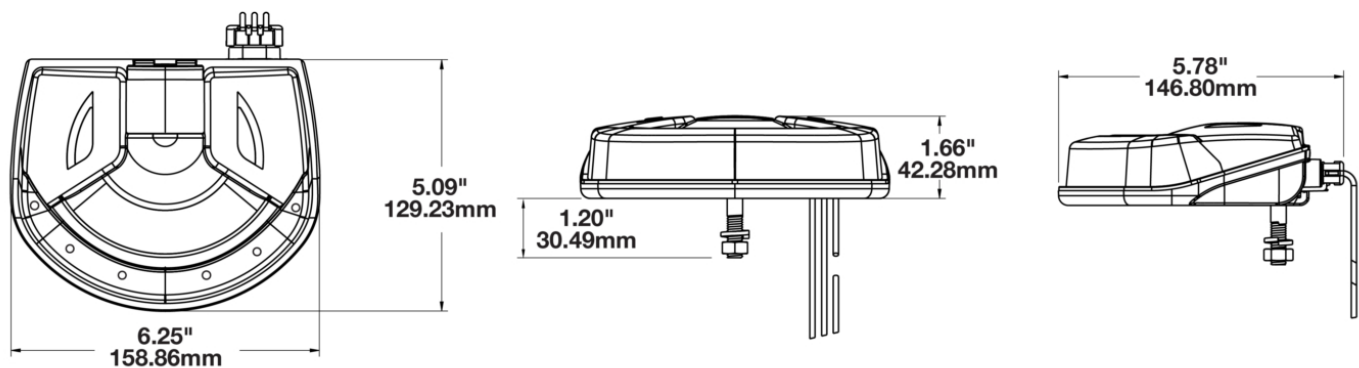

PRODUCT DIMENSIONS

Print date: 2026-04-02

© 2026 J.W. Speaker Corporation • Germantown, WI U.S.A.
www.jwspeaker.com • speaker@jwspeaker.com • 262.251.6660

J.W. SPEAKER
Engineered. Lighting. Solutions.