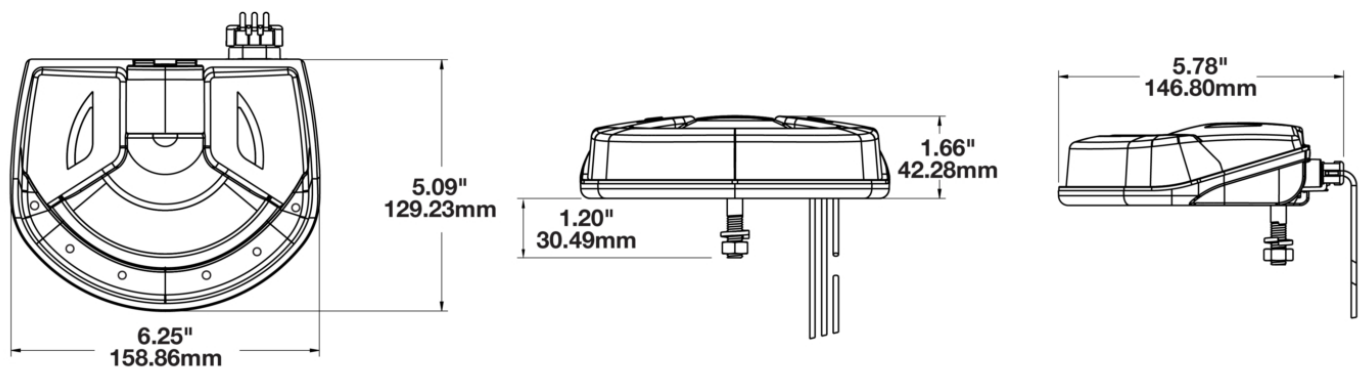

PRODUCT DIMENSIONS

Print date: 2024-11-08

© 2024 J.W. Speaker Corporation • Germantown, WI U.S.A.
www.jwspeaker.com • speaker@jwspeaker.com • 262.251.6660

J.W. SPEAKER
Engineered. Lighting. Solutions.