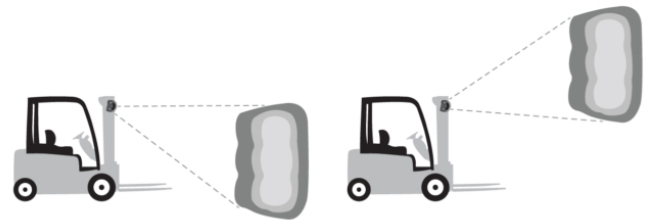

Warehouse LED Work Light - Model 710

PHOTOMETRIC SPECIFICATIONS

Raw Lumen Output	2,000 (6 LEDs); 1,630 (3 LEDs)
Effective Lumen Output	1,600 (6 LEDs); 780 (3 LEDs)
Beam Pattern(s)	Forward Lighting - Flood (Vertical)

1. Driving Beam

2. High Beam

At 3m on Full Beam:

Max Lux: 116
Pattern Shape:
2.8m x 22.4m