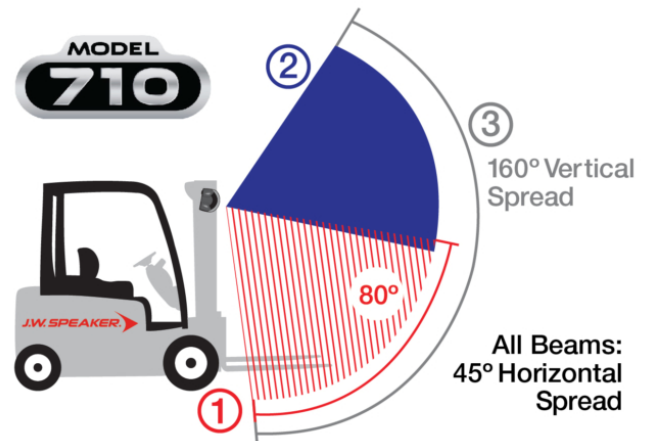

## PHOTOMETRIC SPECIFICATIONS

<b>Raw Lumen Output</b>	2,000 (6 LEDs); 1,630 (3 LEDs)
<b>Effective Lumen Output</b>	1,600 (6 LEDs); 780 (3 LEDs)
<b>Beam Pattern(s)</b>	Forward Lighting - Flood (Vertical)