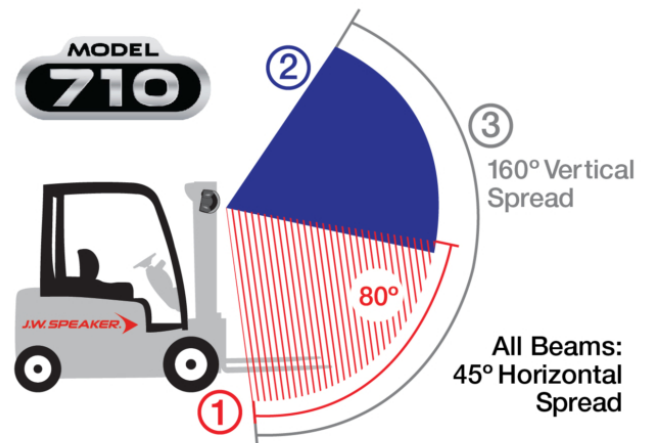

Warehouse LED Work Light - Model 710

PRODUCT INFORMATION

Description	12-110V LED 3- Pin Warehouse Work Light with Vertical Flood Beam Pattern
Height	130.00 mm / 5.12 in
Width	159.00 mm / 6.26 in
Depth	43.00 mm / 1.69 in
Shape	Stylized
Outer Lens Material	Polycarbonate
Outer Lens Color	Black/Clear
Housing Material	Polycarbonate
Housing Color	Black
Mounting Hardware Description	(x1) M8-30.5mm Black Zinc Plate Flange Bolt
Mounting Type	Flush
Connector or Wiring	Integrated 3-Pin Packard (12129615)
Mating Connector	Packard 12110293
Product Weight	0.70 lbs / 0.32 kgs
Shipping Weight	1.10 lbs / 0.5 kgs

J.W. SPEAKER 
Engineered. Lighting. Solutions.

Warehouse LED Work Light - Model 710

PHOTOMETRIC SPECIFICATIONS

Raw Lumen Output	2,000 (6 LEDs); 1,630 (3 LEDs)
Effective Lumen Output	1,600 (6 LEDs); 1,300 (3 LEDs)
Beam Pattern(s)	Forward Lighting - Flood (Vertical)