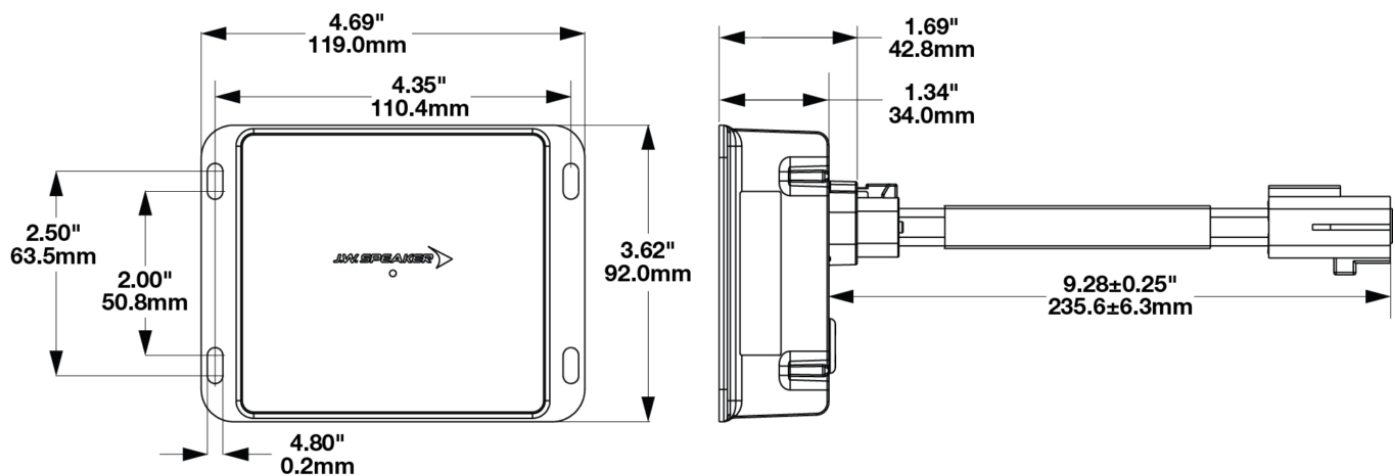

PRODUCT DIMENSIONS

Print date: 2024-11-10

© 2024 J.W. Speaker Corporation • Germantown, WI U.S.A.
www.jwspeaker.com • speaker@jwspeaker.com • 262.251.6660

J.W. SPEAKER
Engineered. Lighting. Solutions.