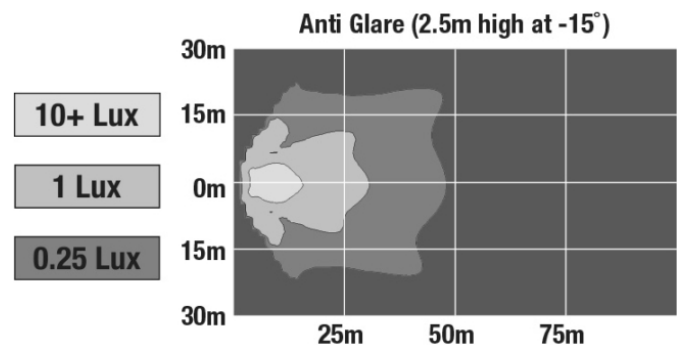

REGULATORY STANDARDS COMPLIANCE

IEC IP67

IEC IP69K

PHOTOMETRIC SPECIFICATIONS

Effective Lumen Output	970
Candela Output	4000
Nominal LED Color Temperature	1850 K

PRODUCT WARNINGS

For California residents:

⚠ **WARNING:** Cancer and reproductive harm - www.P65Warnings.ca.gov.