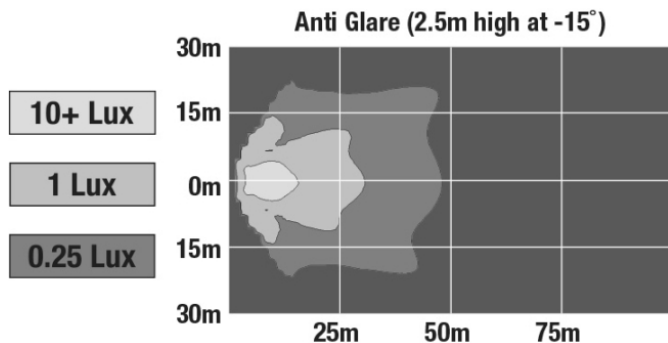

LED Compact Work Light - Model 792

PRODUCT INFORMATION

Description	12-24V LED Anti-Glare, Eco-Friendly Work Light with Pedestal Mount and Harness
Height	76.10 mm / 3 in
Width	98.80 mm / 3.89 in
Depth	43.40 mm / 1.71 in
Shape	Rectangular
Outer Lens Material	Polycarbonate
Outer Lens Color	Clear
Housing Material	Aluminum Die Cast
Housing Color	Black
Mounting Hardware Description	(x1) 5/16"-18 x 1.00" Pedestal
Mating Connector	JAE Connector MX19A003S51 harness included with flying leads
Product Weight	0.40 lbs / 0.18 kgs
Shipping Weight	7.19 lbs / 3.26 kgs

IEC IP69K

PHOTOMETRIC SPECIFICATIONS

PRODUCT WARNINGS

For California residents:

⚠ WARNING: Cancer and reproductive harm - www.P65Warnings.ca.gov.

⚠ AVERTISSEMENT: Cancer et effet nocif sur la reproduction - www.P65Warnings.ca.gov.