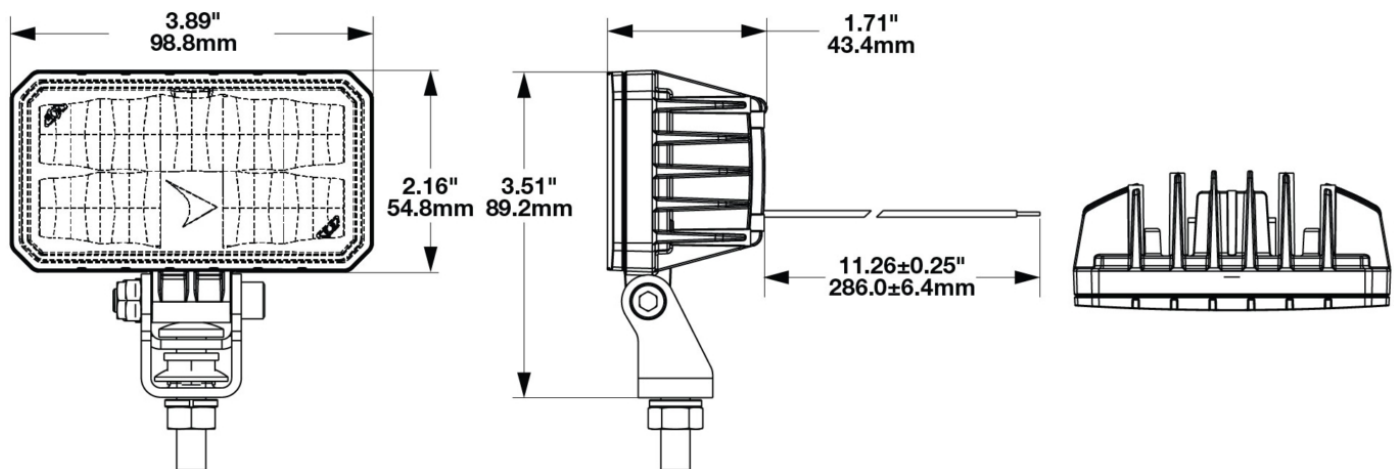

## PRODUCT INFORMATION

<b>Description</b>	12-24V LED Anti-Glare, 590Nm, Eco-Friendly Work Light with Pedestal Mount and Harness
<b>Height</b>	76.10 mm / 3 in
<b>Width</b>	98.80 mm / 3.89 in
<b>Depth</b>	43.40 mm / 1.71 in
<b>Shape</b>	Rectangular
<b>Outer Lens Material</b>	Polycarbonate
<b>Outer Lens Color</b>	Clear
<b>Housing Color</b>	Black
<b>Mounting Hardware Description</b>	(x1) 8mm-20 x 25mm Mounting Bolt Bracket
<b>Mating Connector</b>	JAE Connector MX19A003S51 harness included with flying leads
<b>Product Weight</b>	0.40 lbs / 0.18 kgs
<b>Shipping Weight</b>	7.19 lbs / 3.26 kgs

## PHOTOMETRIC SPECIFICATIONS

<b>Effective Lumen Output</b>	970
<b>Candela Output</b>	4000
<b>Nominal LED Color Temperature</b>	1850 K