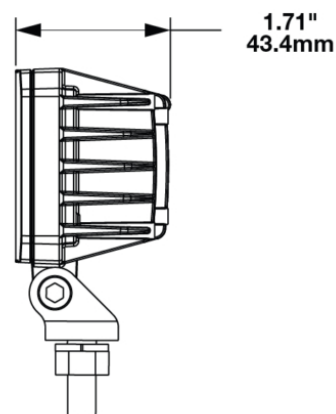

PRODUCT DIMENSIONS

Print date: 2025-02-08

© 2025 J.W. Speaker Corporation • Germantown, WI U.S.A.
www.jwspeaker.com • speaker@jwspeaker.com • 262.251.6660

J.W. SPEAKER
Engineered. Lighting. Solutions.