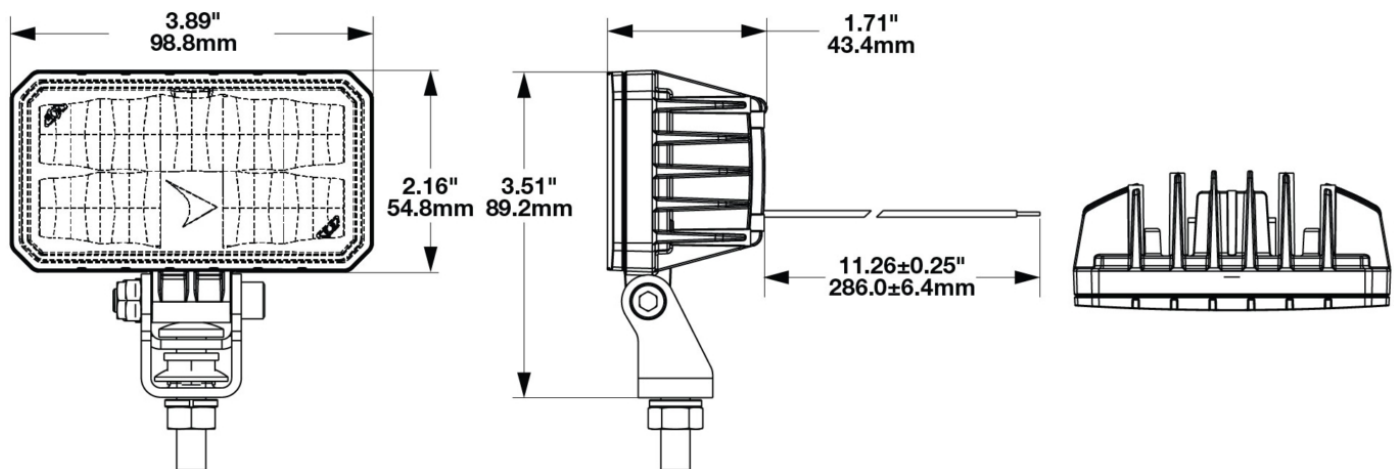

PRODUCT DIMENSIONS

Print date: 2026-07-03

© 2026 J.W. Speaker Corporation • Germantown, WI U.S.A.
www.jwspeaker.com • speaker@jwspeaker.com • 262.251.6660

J.W. SPEAKER
Engineered. Lighting. Solutions.