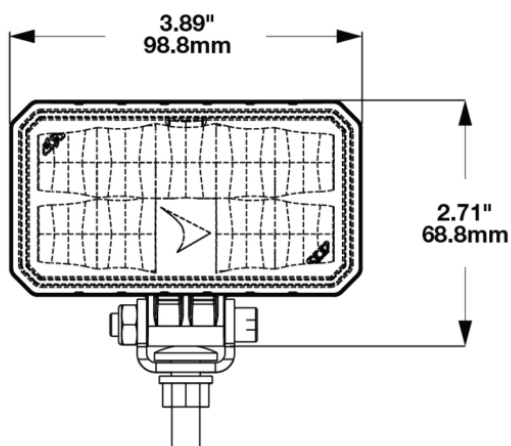

PRODUCT DIMENSIONS

Print date: 2025-02-08

© 2025 J.W. Speaker Corporation • Germantown, WI U.S.A.
www.jwspeaker.com • speaker@jwspeaker.com • 262.251.6660

J.W. SPEAKER
Engineered. Lighting. Solutions.