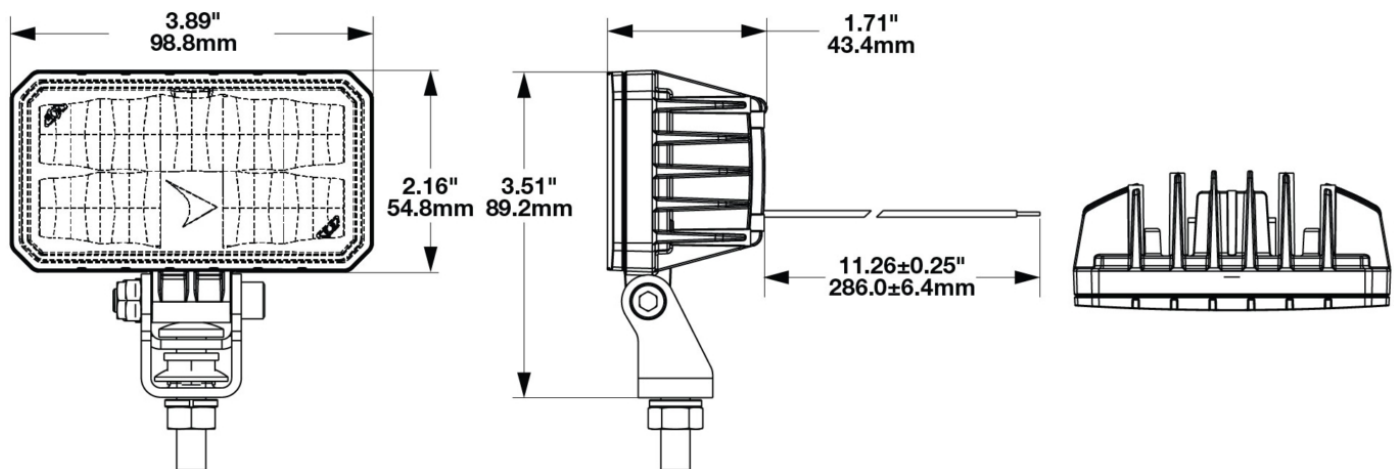

## PRODUCT INFORMATION

|                                      |   |
|--------------------------------------|---|
| <b>Description</b>                   | 12-24V LED Anti-Glare, 590Nm, Eco-Friendly Work Light with Pedestal Mount and Harness |
| <b>Height</b>                        | 76.10 mm / 3 in   |
| <b>Width</b>                         | 98.80 mm / 3.89 in  |
| <b>Depth</b>                         | 43.40 mm / 1.71 in  |
| <b>Shape</b>                         | Rectangular   |
| <b>Outer Lens Material</b>           | Polycarbonate   |
| <b>Outer Lens Color</b>              | Clear   |
| <b>Housing Color</b>                 | Black   |
| <b>Mounting Hardware Description</b> | (x1) 8mm-20 x 25mm Mounting Bolt Bracket  |
| <b>Mating Connector</b>              | JAE Connector MX19A003S51 harness included with flying leads                          |
| <b>Product Weight</b>                | 0.40 lbs / 0.18 kgs   |
| <b>Shipping Weight</b>               | 7.19 lbs / 3.26 kgs   |

## PHOTOMETRIC SPECIFICATIONS

|                                      |        |
|--------------------------------------|--------|
| <b>Effective Lumen Output</b>        | 970    |
| <b>Candela Output</b>                | 4000   |
| <b>Nominal LED Color Temperature</b> | 1850 K |