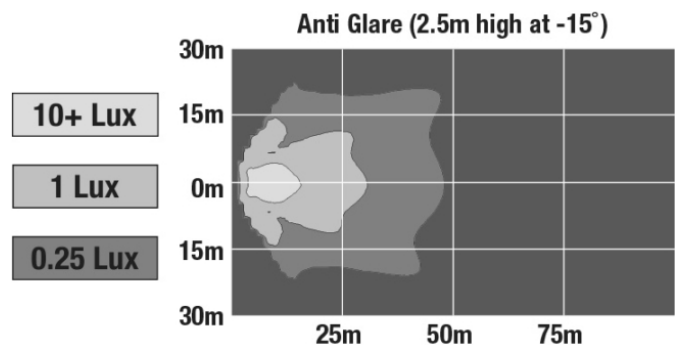

## PHOTOMETRIC SPECIFICATIONS

<b>Effective Lumen Output</b>	970
<b>Candela Output</b>	4000
<b>Nominal LED Color Temperature</b>	1850 K