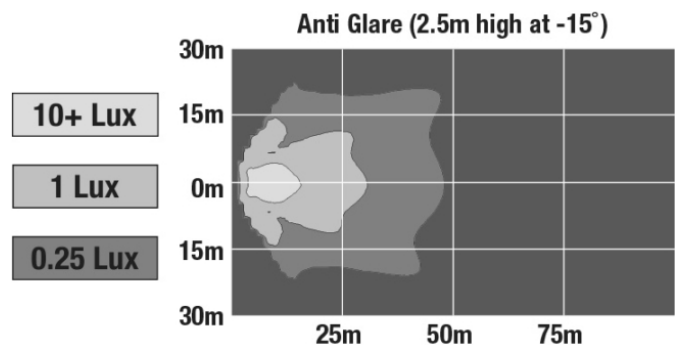

## PHOTOMETRIC SPECIFICATIONS

|                                      |        |
|--------------------------------------|--------|
| <b>Effective Lumen Output</b>        | 970    |
| <b>Candela Output</b>                | 4000   |
| <b>Nominal LED Color Temperature</b> | 1850 K |