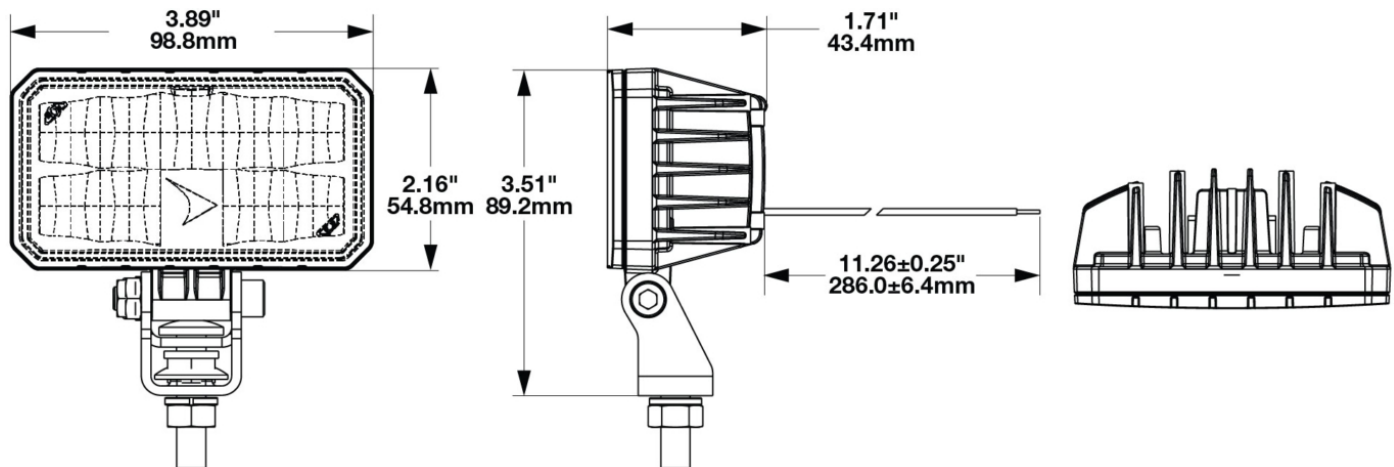

PRODUCT DIMENSIONS

Print date: 2026-04-02

© 2026 J.W. Speaker Corporation • Germantown, WI U.S.A.
www.jwspeaker.com • speaker@jwspeaker.com • 262.251.6660

J.W. SPEAKER
Engineered. Lighting. Solutions.