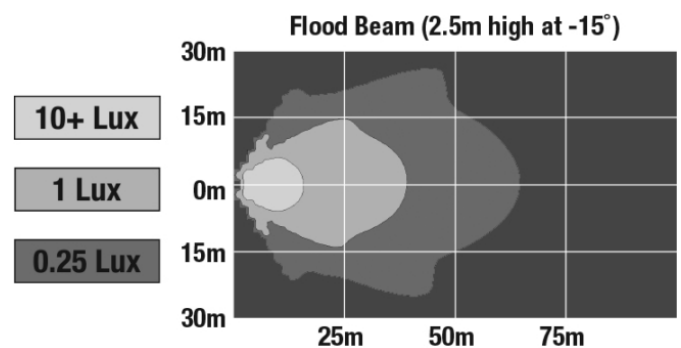

REGULATORY STANDARDS COMPLIANCE

IEC IP67

Tested to ECE Reg. 10
(Radiated Emissions only)

IEC IP69K

PHOTOMETRIC SPECIFICATIONS

Raw Lumen Output	3630
Effective Lumen Output	2000
Candela Output	2900

Print date: 2020-11-24