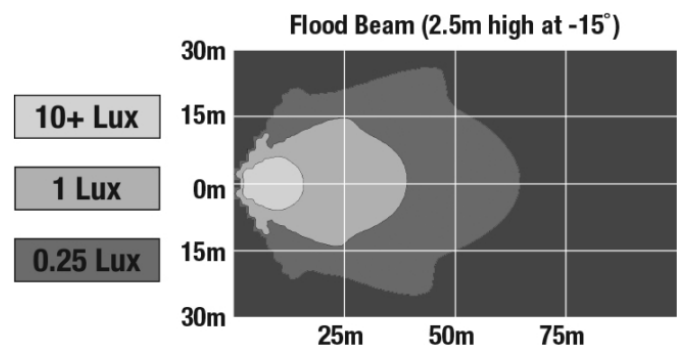

REGULATORY STANDARDS COMPLIANCE

IEC IP67

IEC IP69K

Tested to ECE Reg. 10
(Radiated Emissions only)

PHOTOMETRIC SPECIFICATIONS

Raw Lumen Output	3630
Effective Lumen Output	2000
Candela Output	2900

Print date: 2020-11-24