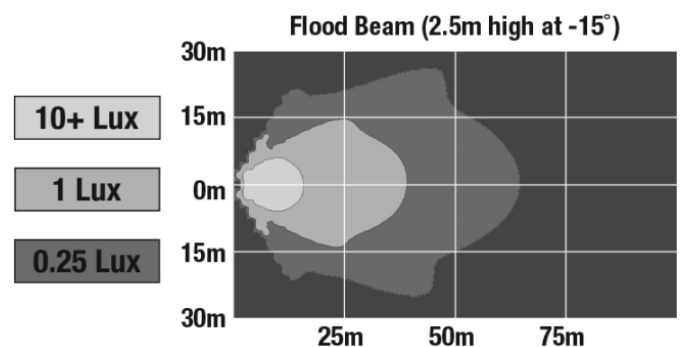

Print date: 2026-07-03

© 2026 J.W. Speaker Corporation • Germantown, WI U.S.A.
www.jwspeaker.com • speaker@jwspeaker.com • 262.251.6660