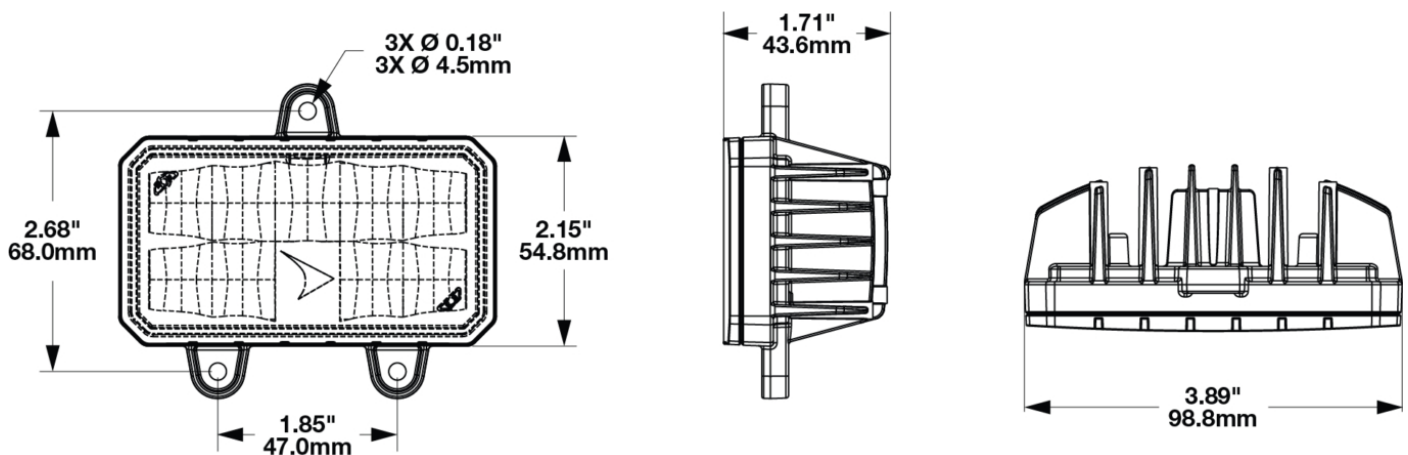

LED Compact Work Light - Model 792

PRODUCT INFORMATION

Description	36-80V LED Compact Work Light with Panel Mount
Height	82.06 mm / 3.23 in
Width	98.80 mm / 3.89 in
Depth	43.40 mm / 1.71 in
Shape	Rectangular
Outer Lens Material	Polycarbonate
Outer Lens Color	Clear
Housing Material	Aluminum
Housing Color	Black
Mounting Type	Panel
Minimum Operating Temperature	-40 °C / -40 °F
Maximum Operating Temperature	65 °C / 149 °F
Mating Connector	JAE Connector MX19A003S51 harness included with flying leads
Product Weight	0.40 lbs / 0.18 kgs
Shipping Weight	7.19 lbs / 3.26 kgs

REGULATORY STANDARDS COMPLIANCE

Buy America Standards
IEC IP67

Eco Friendly
IEC IP69K

PHOTOMETRIC SPECIFICATIONS

Raw Lumen Output	3630
Effective Lumen Output	2000
Candela Output	2900
Nominal LED Color Temperature	5050 K