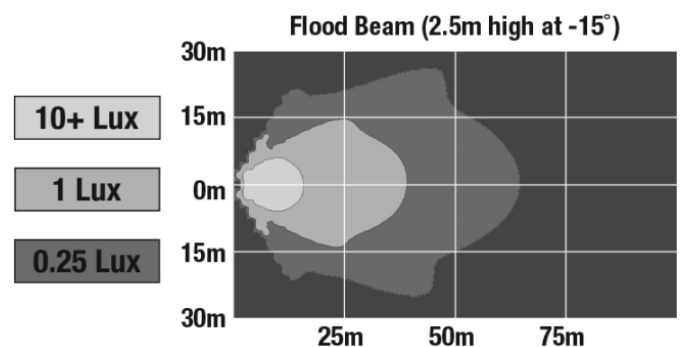

## PHOTOMETRIC SPECIFICATIONS

<b>Raw Lumen Output</b>	3630
<b>Effective Lumen Output</b>	2000
<b>Candela Output</b>	2900
<b>Nominal LED Color Temperature</b>	5050 K

Print date: 2026-07-03

© 2026 J.W. Speaker Corporation • Germantown, WI U.S.A.  
www.jwspeaker.com • speaker@jwspeaker.com • 262.251.6660