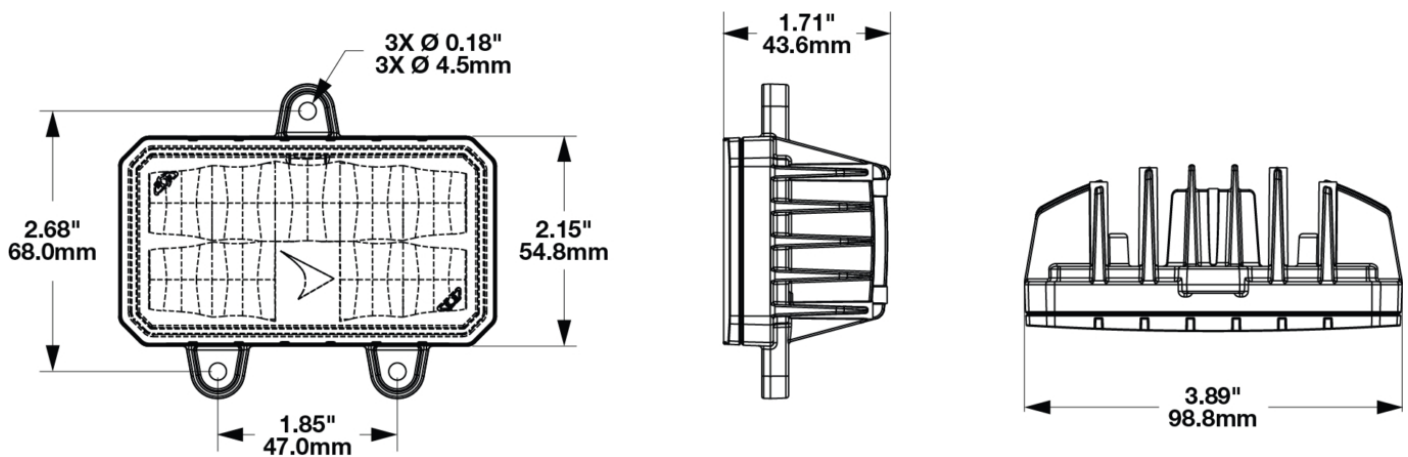

PRODUCT DIMENSIONS

Print date: 2025-01-15

© 2025 J.W. Speaker Corporation • Germantown, WI U.S.A.
www.jwspeaker.com • speaker@jwspeaker.com • 262.251.6660

J.W. SPEAKER
Engineered. Lighting. Solutions.