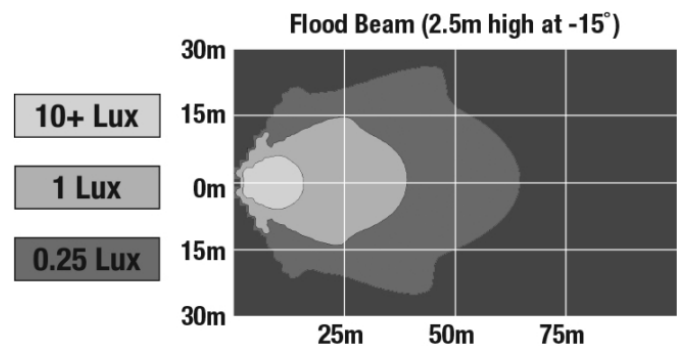

REGULATORY STANDARDS COMPLIANCE

Tested to ECE Reg. 10 (Radiated Emissions only)

PHOTOMETRIC SPECIFICATIONS

Raw Lumen Output	3630
Effective Lumen Output	2000
Candela Output	2900

PRODUCT WARNINGS

For California residents: