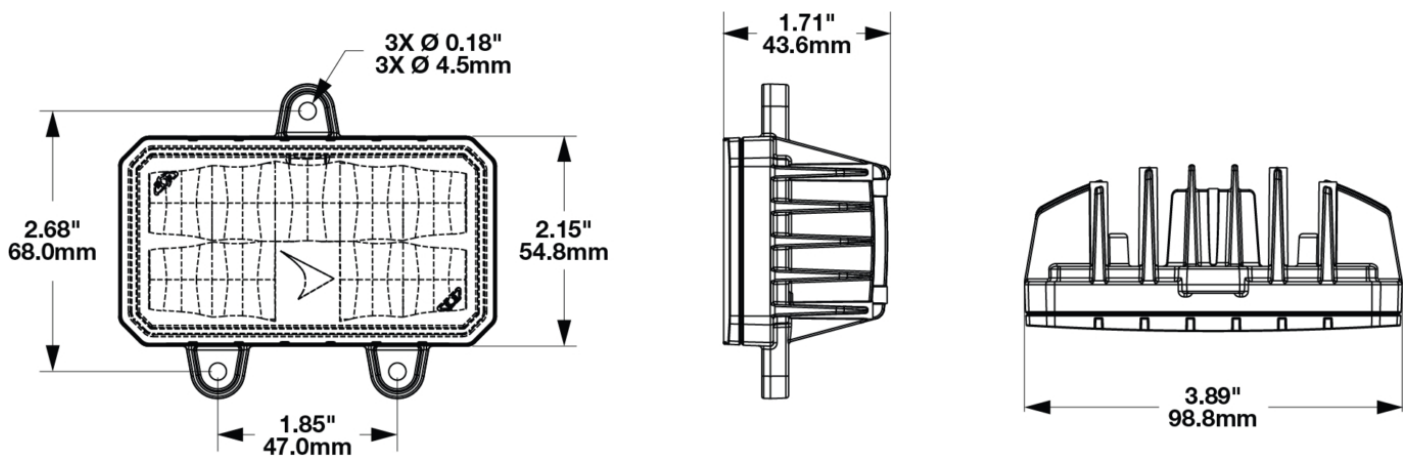

PRODUCT DIMENSIONS

Print date: 2026-04-02

© 2026 J.W. Speaker Corporation • Germantown, WI U.S.A.
www.jwspeaker.com • speaker@jwspeaker.com • 262.251.6660

J.W. SPEAKER
Engineered. Lighting. Solutions.