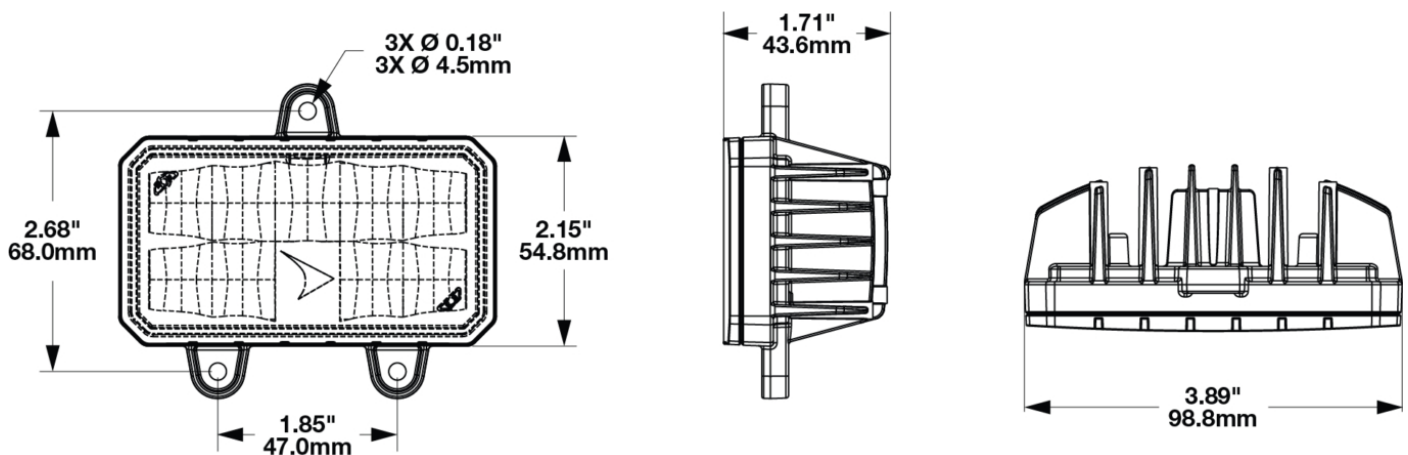

PRODUCT DIMENSIONS

Print date: 2026-07-03

© 2026 J.W. Speaker Corporation • Germantown, WI U.S.A.
www.jwspeaker.com • speaker@jwspeaker.com • 262.251.6660

J.W. SPEAKER
Engineered. Lighting. Solutions.