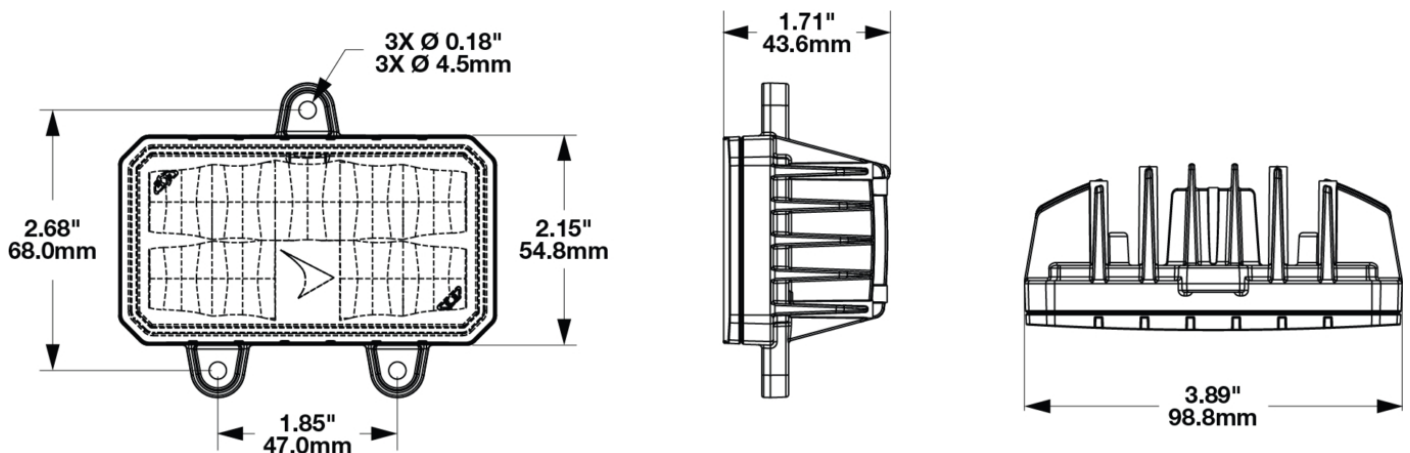

PRODUCT DIMENSIONS

Print date: 2020-11-24

© 2020 J.W. Speaker Corporation • Germantown, WI U.S.A.
www.jwspeaker.com • speaker@jwspeaker.com • 262.251.6660

J.W. SPEAKER
Engineered. Lighting. Solutions.