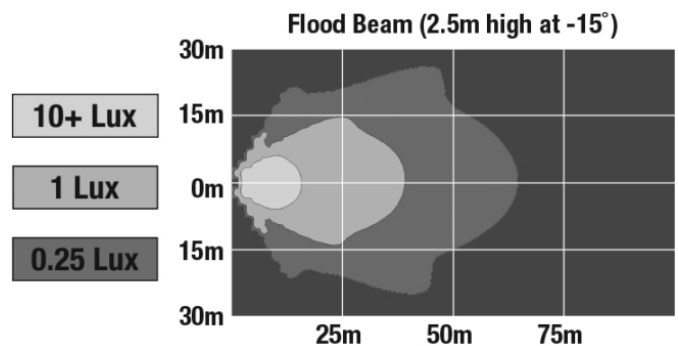

REGULATORY STANDARDS COMPLIANCE

Buy America Standards	ECE Reg 10
Eco Friendly	IEC IP67
IEC IP69K	Tested to ECE Reg. 10 (Radiated Emissions only)

PHOTOMETRIC SPECIFICATIONS

Raw Lumen Output	3630
Effective Lumen Output	2000
Candela Output	2900
Nominal LED Color Temperature	5050 K