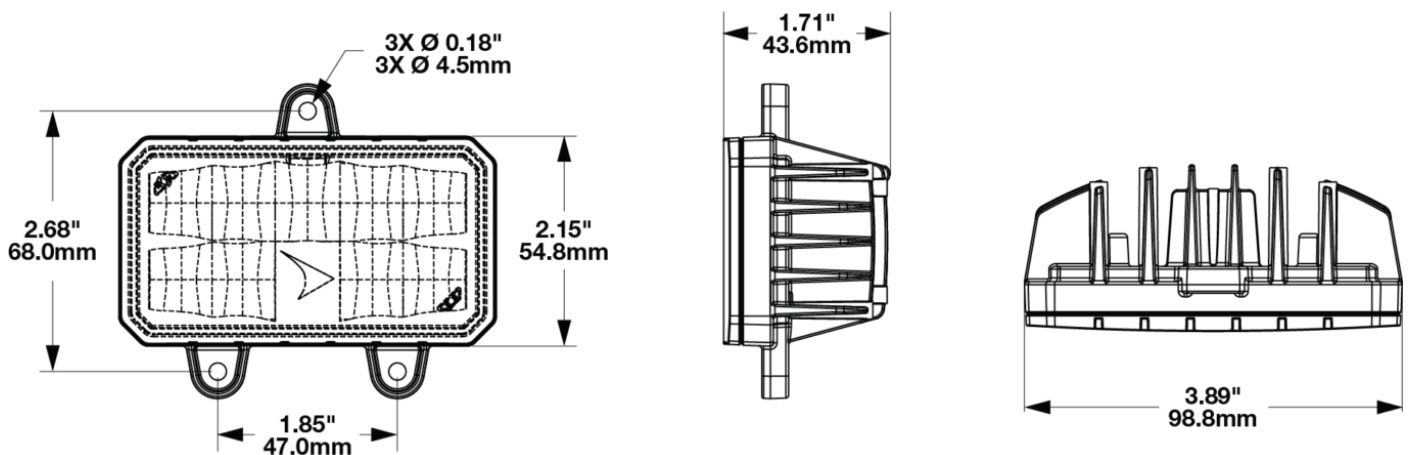

PRODUCT DIMENSIONS

Print date: 2025-02-08

© 2025 J.W. Speaker Corporation • Germantown, WI U.S.A.
www.jwspeaker.com • speaker@jwspeaker.com • 262.251.6660

J.W. SPEAKER
Engineered. Lighting. Solutions.