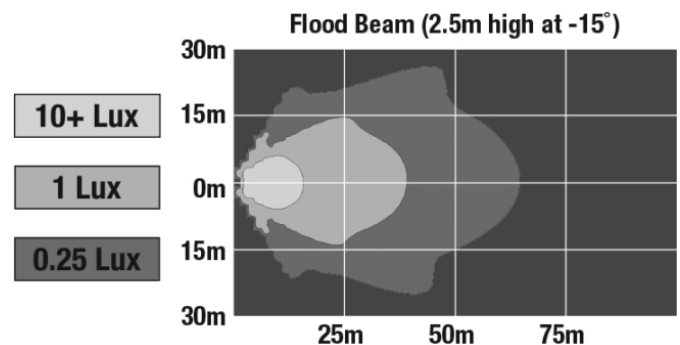

REGULATORY STANDARDS COMPLIANCE

Tested to ECE Reg. 10 (Radiated Emissions only)

PHOTOMETRIC SPECIFICATIONS

Raw Lumen Output	3630
Effective Lumen Output	2000
Candela Output	2900

APPLICATIONS

Print date: 2020-11-24