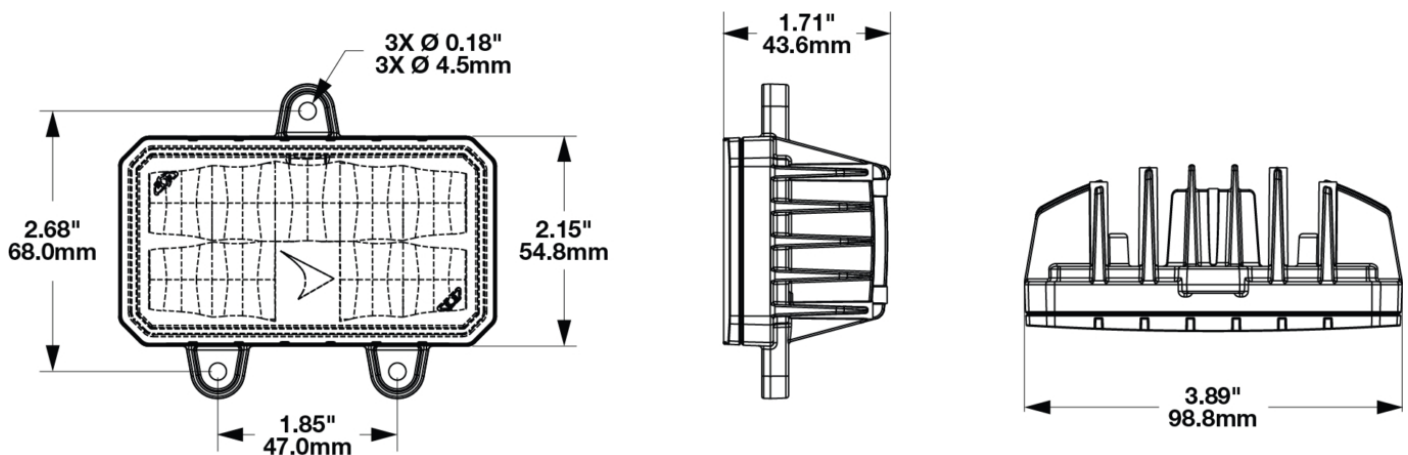

PRODUCT DIMENSIONS

Print date: 2026-04-25

© 2026 J.W. Speaker Corporation • Germantown, WI U.S.A.
www.jwspeaker.com • speaker@jwspeaker.com • 262.251.6660

J.W. SPEAKER
Engineered. Lighting. Solutions.