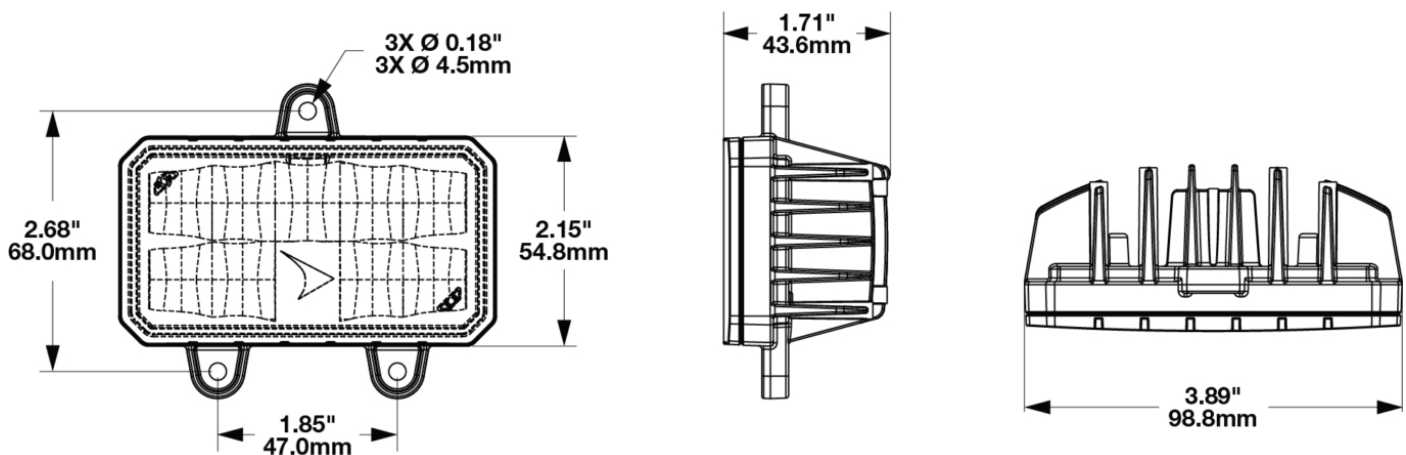

PRODUCT DIMENSIONS

Print date: 2026-04-02

© 2026 J.W. Speaker Corporation • Germantown, WI U.S.A.
www.jwspeaker.com • speaker@jwspeaker.com • 262.251.6660

J.W. SPEAKER
Engineered. Lighting. Solutions.