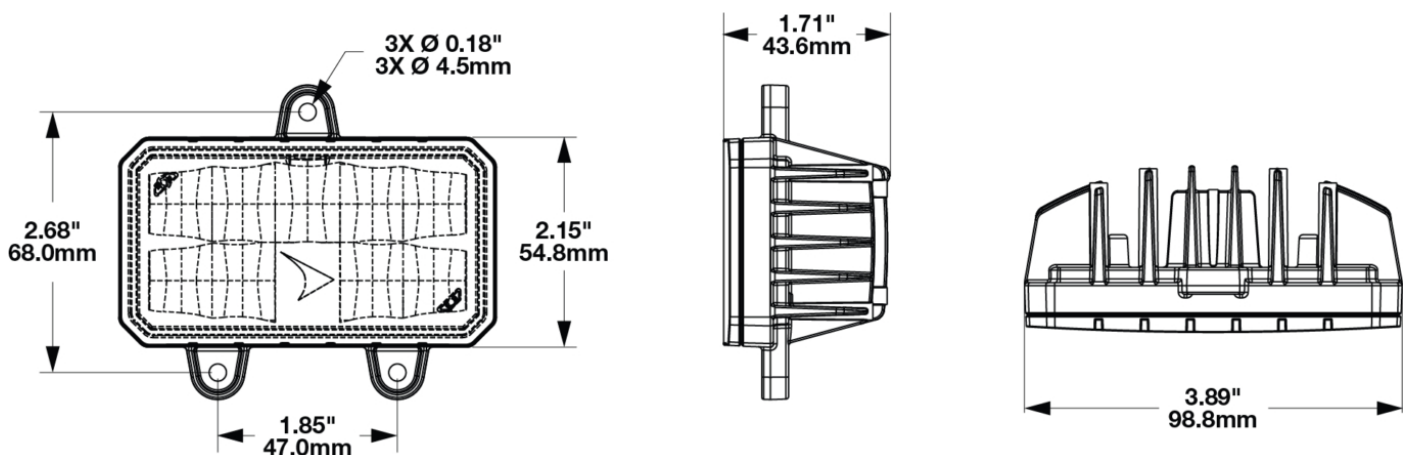

PRODUCT DIMENSIONS

Print date: 2020-11-24

© 2020 J.W. Speaker Corporation • Germantown, WI U.S.A.
www.jwspeaker.com • speaker@jwspeaker.com • 262.251.6660

J.W. SPEAKER
Engineered. Lighting. Solutions.