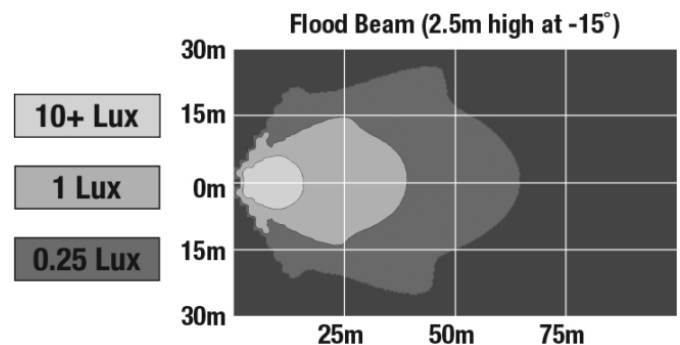

Print date: 2026-04-02

© 2026 J.W. Speaker Corporation • Germantown, WI U.S.A.
www.jwspeaker.com • speaker@jwspeaker.com • 262.251.6660

J.W. SPEAKER
Engineered. Lighting. Solutions.