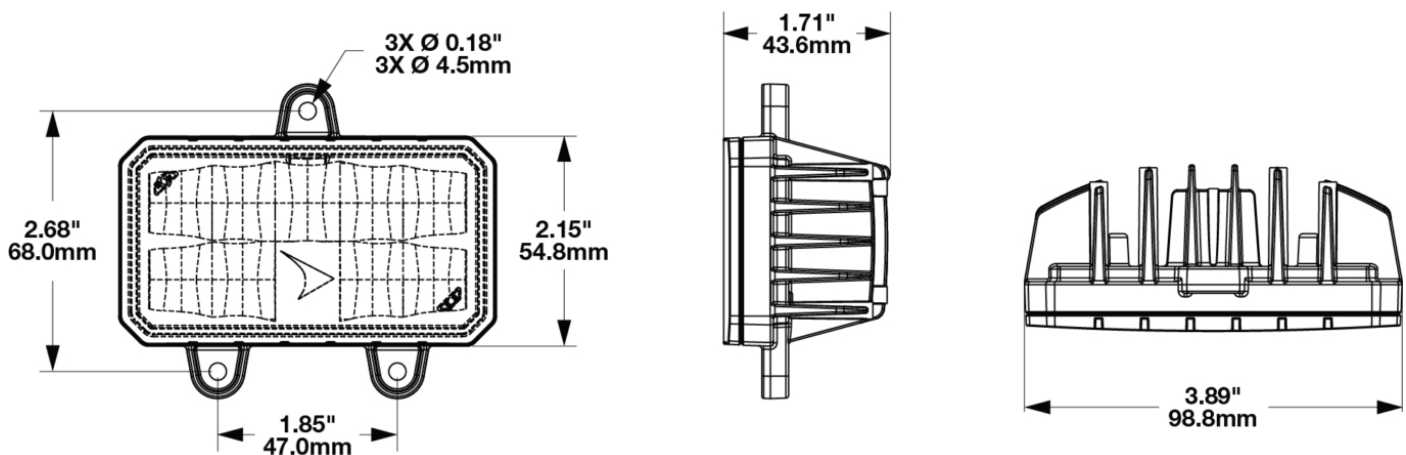

## PRODUCT INFORMATION

|                                      |  |
|--------------------------------------|--|
| <b>Description</b>                   | 12-24V LED Compact Work Light with Panel Mount               |
| <b>Height</b>                        | 82.06 mm / 3.23 in   |
| <b>Width</b>                         | 98.80 mm / 3.89 in   |
| <b>Depth</b>                         | 43.40 mm / 1.71 in   |
| <b>Shape</b>                         | Rectangular  |
| <b>Outer Lens Material</b>           | Polycarbonate  |
| <b>Outer Lens Color</b>              | Clear  |
| <b>Housing Material</b>              | Aluminum   |
| <b>Housing Color</b>                 | Black  |
| <b>Mounting Type</b>                 | Panel  |
| <b>Minimum Operating Temperature</b> | -40 °C / -40 °F  |
| <b>Maximum Operating Temperature</b> | 65 °C / 149 °F   |
| <b>Mating Connector</b>              | JAE Connector MX19A003S51 harness included with flying leads |
| <b>Product Weight</b>                | 0.40 lbs / 0.18 kgs  |
| <b>Shipping Weight</b>               | 7.19 lbs / 3.26 kgs  |