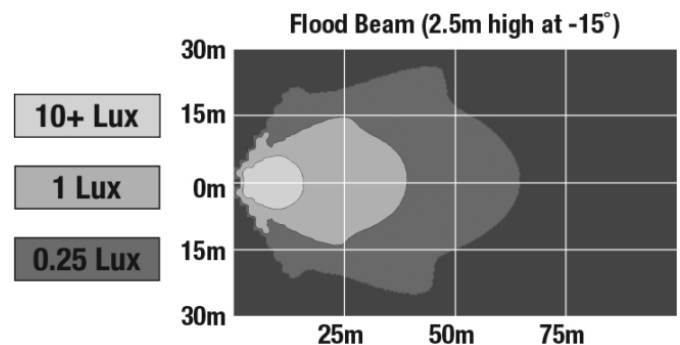

REGULATORY STANDARDS COMPLIANCE

Buy America Standards
IEC IP67

Eco Friendly
IEC IP69K

PHOTOMETRIC SPECIFICATIONS

Raw Lumen Output	3630
Effective Lumen Output	2000
Candela Output	2900
Nominal LED Color Temperature	5050 K