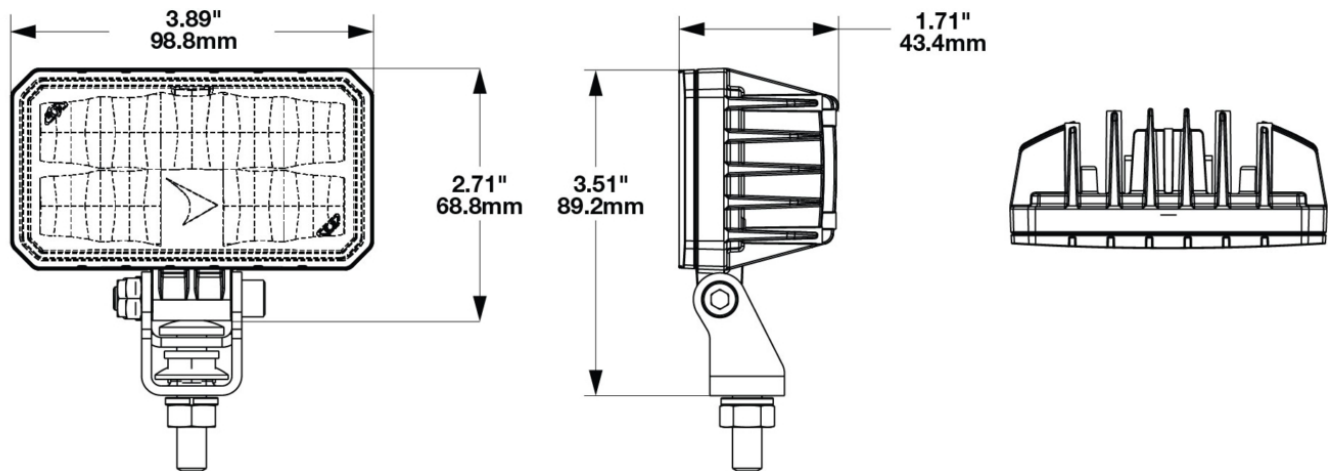

LED Compact Work Light - Model 792

PRODUCT INFORMATION

Description	36-80V LED Compact Work Light with Pedestal Mount (BULK with Harness)
Height	76.10 mm / 3 in
Width	98.80 mm / 3.89 in
Depth	43.40 mm / 1.71 in
Shape	Rectangular
Outer Lens Material	Polycarbonate
Outer Lens Color	Clear
Housing Material	Aluminum
Housing Color	Black
Mounting Hardware Description	(x1) 8mm-20 x 25mm Mounting Bolt Bracket
Mounting Type	Pedestal
Minimum Operating Temperature	-40 °C / -40 °F
Maximum Operating Temperature	65 °C / 149 °F
Mating Connector	JAE Connector MX19A003S51 harness included with flying leads
Product Weight	0.42 lbs / 0.19 kgs
Shipping Weight	11.13 lbs / 5.05 kgs

PRODUCT DIMENSIONS

ELECTRICAL SPECIFICATIONS

Input Voltage	36-80V DC
Operating Voltage	30-95V DC
Transient Spike Protection	330V Peak @ 1 HZ-100 Pulses
Red Wire	Power
Black Wire	Ground
Current Draw	0.75A @ 36V DC (Power) 0.56A @ 48V DC (Power) 0.34A @ 80V DC (Power)

LED Compact Work Light - Model 792

PHOTOMETRIC SPECIFICATIONS

Raw Lumen Output	3630
Effective Lumen Output	2000
Candela Output	2900
Nominal LED Color Temperature	5050 K

APPLICATIONS

PRODUCT WARNINGS

For California residents: