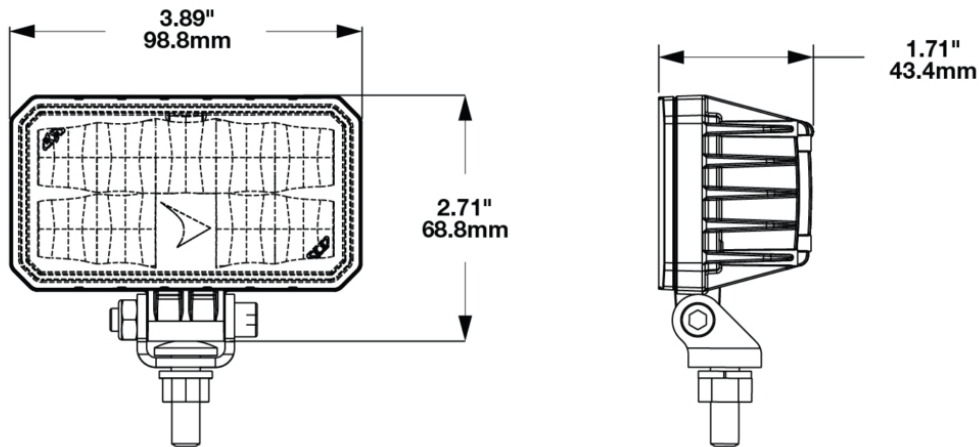

LED Compact Work Light - Model 792

PRODUCT INFORMATION

Description	36-90V LED Compact Work Light with Pedestal Mount (BULK with Harness)
Height	76.10 mm / 3 in
Width	98.80 mm / 3.89 in
Depth	43.40 mm / 1.71 in
Shape	Rectangular
Outer Lens Material	Polycarbonate
Outer Lens Color	Clear
Housing Material	Aluminum
Housing Color	Black
Mounting Hardware Description	(x1) 5/16"-18 x 1.00" Mounting Bolt Bracket
Mounting Type	Pedestal
Minimum Operating Temperature	-40 °C / -40 °F
Maximum Operating Temperature	65 °C / 149 °F
Mating Connector	JAE Connector MX19A003S51 harness included with flying leads
Product Weight	0.42 lbs / 0.19 kgs
Shipping Weight	11.13 lbs / 5.05 kgs

PRODUCT DIMENSIONS

ELECTRICAL SPECIFICATIONS

Input Voltage	36-80V DC
Operating Voltage	30-95V DC
Transient Spike Protection	330V Peak @ 1 HZ-100 Pulses
Red Wire	Power
Black Wire	Ground
Current Draw	0.75A @ 36V DC (Power) 0.56A @ 48V DC (Power) 0.34A @ 80V DC (Power)