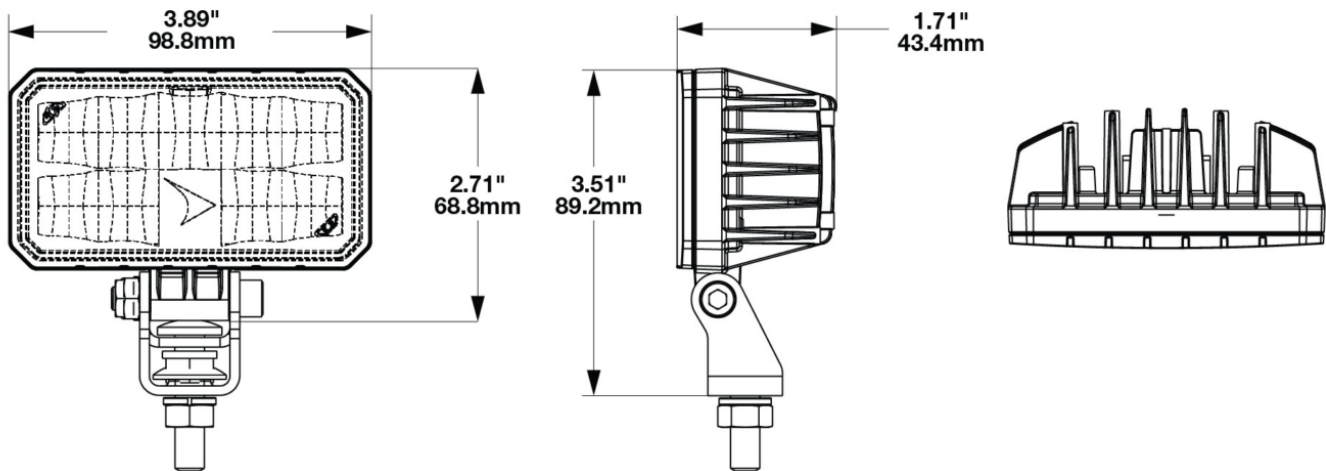

## PRODUCT INFORMATION

---

<b>Description</b>	36-80V LED Compact Work Light with Pedestal Mount (BULK with Harness)
<b>Height</b>	76.10 mm / 3 in
<b>Width</b>	98.80 mm / 3.89 in
<b>Depth</b>	43.40 mm / 1.71 in
<b>Shape</b>	Rectangular
<b>Outer Lens Material</b>	Polycarbonate
<b>Outer Lens Color</b>	Clear
<b>Housing Material</b>	Aluminum
<b>Housing Color</b>	Black
<b>Mounting Hardware Description</b>	(x1) 8mm-20 x 25mm Mounting Bolt Bracket
<b>Mounting Type</b>	Pedestal
<b>Minimum Operating Temperature</b>	-40 °C / -40 °F
<b>Maximum Operating Temperature</b>	65 °C / 149 °F
<b>Mating Connector</b>	JAE Connector MX19A003S51 harness included with flying leads
<b>Product Weight</b>	0.42 lbs / 0.19 kgs
<b>Shipping Weight</b>	11.13 lbs / 5.05 kgs

## PRODUCT DIMENSIONS

## PHOTOMETRIC SPECIFICATIONS

Raw Lumen Output	3630
Effective Lumen Output	2000
Candela Output	2900
Nominal LED Color Temperature	5050 K