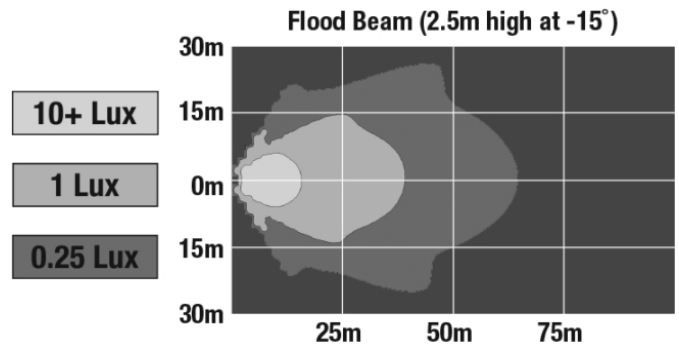

LED Compact Work Light - Model 792

PHOTOMETRIC SPECIFICATIONS

Raw Lumen Output	3630
Effective Lumen Output	2000
Candela Output	2900
Nominal LED Color Temperature	5050 K