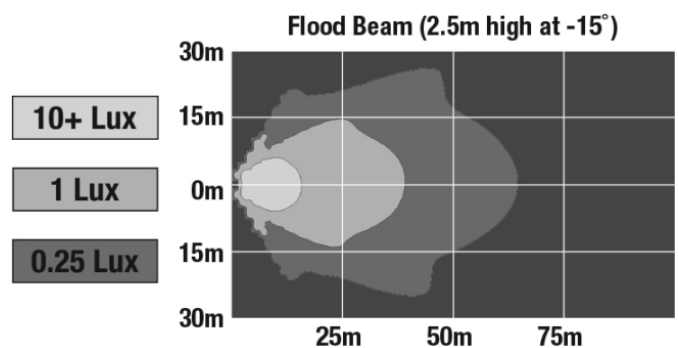

## PHOTOMETRIC SPECIFICATIONS

<b>Raw Lumen Output</b>	3630
<b>Effective Lumen Output</b>	2000
<b>Candela Output</b>	2900

Print date: 2020-11-24

© 2020 J.W. Speaker Corporation • Germantown, WI U.S.A.  
www.jwspeaker.com • speaker@jwspeaker.com • 262.251.6660