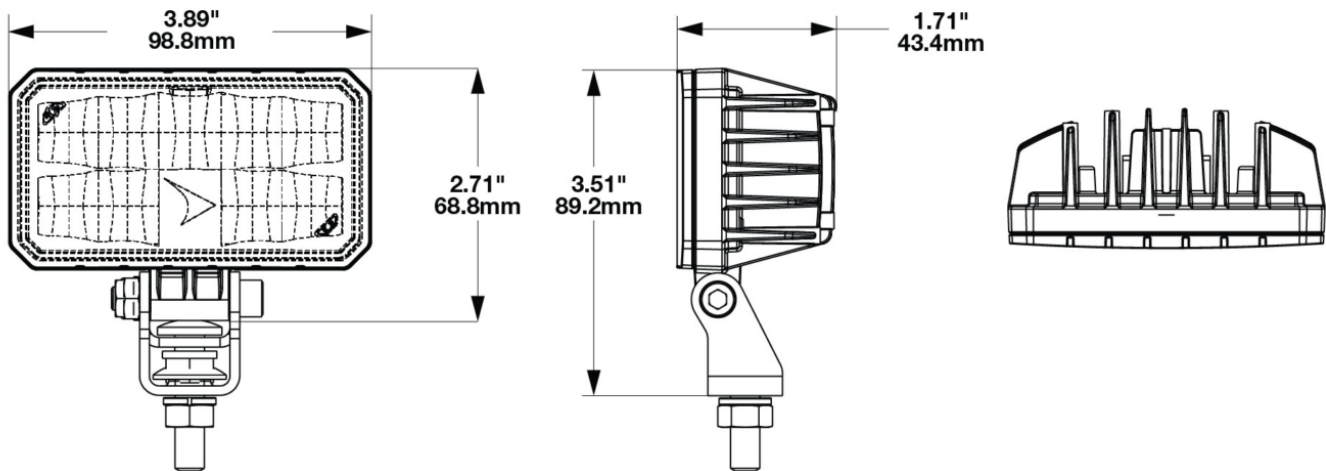

LED Compact Work Light - Model 792

PRODUCT INFORMATION

Description	36-80V LED Compact Work Light with Pedestal Mount (BULK with Harness)
Height	76.10 mm / 3 in
Width	98.80 mm / 3.89 in
Depth	43.40 mm / 1.71 in
Shape	Rectangular
Outer Lens Material	Polycarbonate
Outer Lens Color	Clear
Housing Material	Aluminum
Housing Color	Black
Mounting Hardware Description	(x1) 8mm-20 x 25mm Mounting Bolt Bracket
Mounting Type	Pedestal
Minimum Operating Temperature	-40 °C / -40 °F
Maximum Operating Temperature	65 °C / 149 °F
Mating Connector	JAE Connector MX19A003S51 harness included with flying leads
Product Weight	0.42 lbs / 0.19 kgs
Shipping Weight	11.13 lbs / 5.05 kgs

PRODUCT DIMENSIONS

ELECTRICAL SPECIFICATIONS

Input Voltage	36-80V DC
Operating Voltage	30-95V DC
Transient Spike Protection	330V Peak @ 1 HZ-100 Pulses
Red Wire	Power
Black Wire	Ground
Current Draw	0.75A @ 36V DC (Power) 0.56A @ 48V DC (Power) 0.34A @ 80V DC (Power)

LED Compact Work Light - Model 792

PHOTOMETRIC SPECIFICATIONS

Raw Lumen Output	3630
Effective Lumen Output	2000
Candela Output	2900
Nominal LED Color Temperature	5050 K

APPLICATIONS

PRODUCT WARNINGS

For California residents: