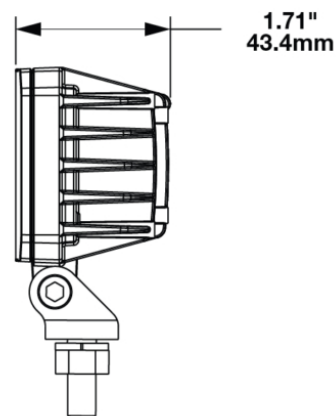

PRODUCT DIMENSIONS

Print date: 2020-11-24

© 2020 J.W. Speaker Corporation • Germantown, WI U.S.A.
www.jwspeaker.com • speaker@jwspeaker.com • 262.251.6660

J.W. SPEAKER®
Engineered. Lighting. Solutions.