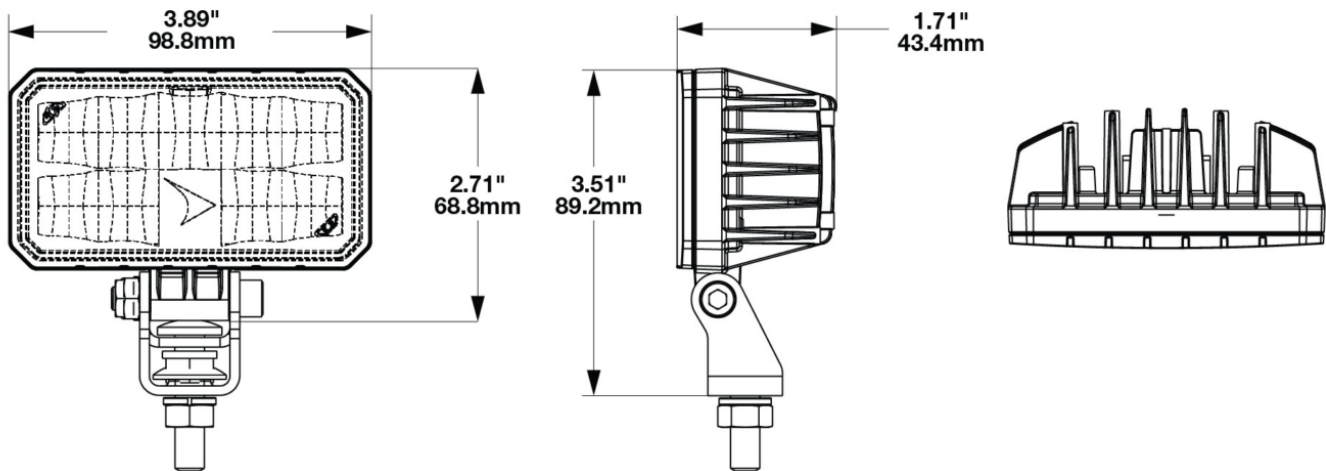

LED Compact Work Light - Model 792

PRODUCT INFORMATION

Description	36-80V LED Compact Work Light with Pedestal Mount (BULK with Harness)
Height	76.10 mm / 3 in
Width	98.80 mm / 3.89 in
Depth	43.40 mm / 1.71 in
Shape	Rectangular
Outer Lens Material	Polycarbonate
Outer Lens Color	Clear
Housing Material	Aluminum
Housing Color	Black
Mounting Hardware Description	(x1) 8mm-20 x 25mm Mounting Bolt Bracket
Mounting Type	Pedestal
Minimum Operating Temperature	-40 °C / -40 °F
Maximum Operating Temperature	65 °C / 149 °F
Mating Connector	JAE Connector MX19A003S51 harness included with flying leads
Product Weight	0.42 lbs / 0.19 kgs
Shipping Weight	11.13 lbs / 5.05 kgs

PRODUCT DIMENSIONS

ELECTRICAL SPECIFICATIONS

Input Voltage	36-80V DC
Operating Voltage	30-95V DC
Transient Spike Protection	330V Peak @ 1 HZ-100 Pulses
Red Wire	Power
Black Wire	Ground
Current Draw	0.75A @ 36V DC (Power) 0.56A @ 48V DC (Power) 0.34A @ 80V DC (Power)

PHOTOMETRIC SPECIFICATIONS

Raw Lumen Output	3630
Effective Lumen Output	2000
Candela Output	2900
Nominal LED Color Temperature	5050 K

APPLICATIONS

PRODUCT WARNINGS

For California residents:

⚠ **WARNING:** Cancer and reproductive harm - www.P65Warnings.ca.gov.