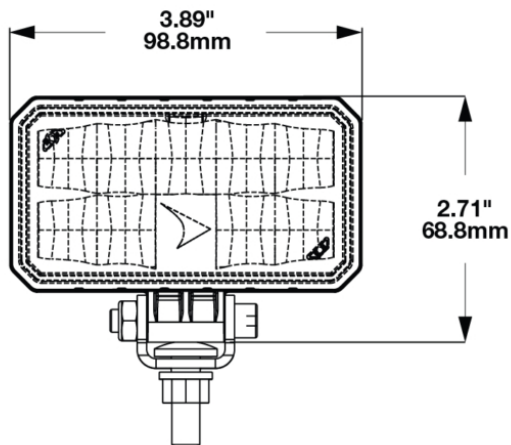

PRODUCT DIMENSIONS

Print date: 2020-11-24

© 2020 J.W. Speaker Corporation • Germantown, WI U.S.A.
www.jwspeaker.com • speaker@jwspeaker.com • 262.251.6660

J.W. SPEAKER®
Engineered. Lighting. Solutions.