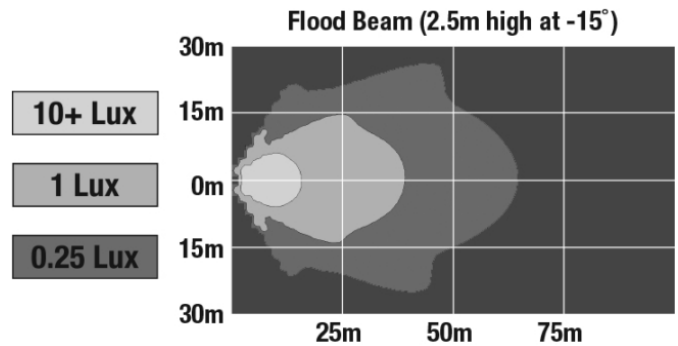

PHOTOMETRIC SPECIFICATIONS

Raw Lumen Output	3630
Effective Lumen Output	2000
Candela Output	2900
Nominal LED Color Temperature	5050 K

APPLICATIONS

PRODUCT WARNINGS

For California residents:

⚠ **WARNING:** Cancer and reproductive harm - www.P65Warnings.ca.gov.