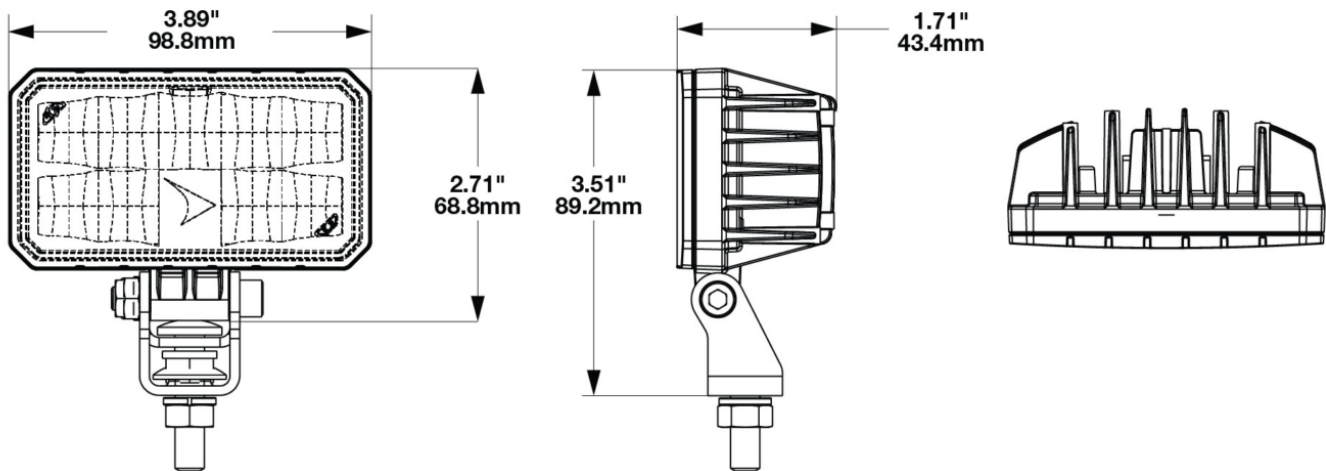

## PRODUCT INFORMATION

<b>Description</b>	36-80V LED Compact Work Light with Pedestal Mount (BULK with Harness)
<b>Height</b>	76.10 mm / 3 in
<b>Width</b>	98.80 mm / 3.89 in
<b>Depth</b>	43.40 mm / 1.71 in
<b>Shape</b>	Rectangular
<b>Outer Lens Material</b>	Polycarbonate
<b>Outer Lens Color</b>	Clear
<b>Housing Material</b>	Aluminum
<b>Housing Color</b>	Black
<b>Mounting Hardware Description</b>	(x1) 8mm-20 x 25mm Mounting Bolt Bracket
<b>Mounting Type</b>	Pedestal
<b>Minimum Operating Temperature</b>	-40 °C / -40 °F
<b>Maximum Operating Temperature</b>	65 °C / 149 °F
<b>Mating Connector</b>	JAE Connector MX19A003S51 harness included with flying leads
<b>Product Weight</b>	0.42 lbs / 0.19 kgs
<b>Shipping Weight</b>	11.13 lbs / 5.05 kgs

## PRODUCT DIMENSIONS

## PHOTOMETRIC SPECIFICATIONS

Raw Lumen Output	3630
Effective Lumen Output	2000
Candela Output	2900
Nominal LED Color Temperature	5050 K