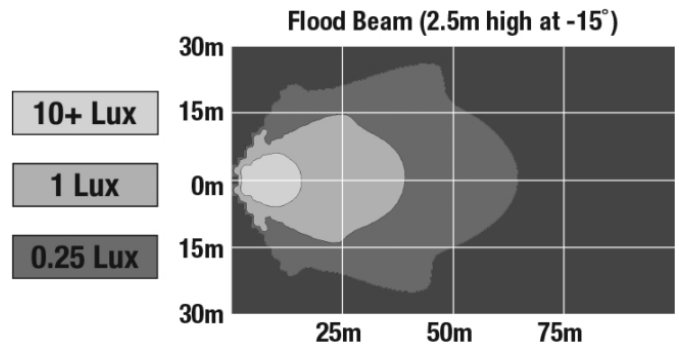

J.W. SPEAKER
Engineered. Lighting. Solutions.

LED Compact Work Light - Model 792

PHOTOMETRIC SPECIFICATIONS

Raw Lumen Output	3630
Effective Lumen Output	2000
Candela Output	2900
Nominal LED Color Temperature	5050 K