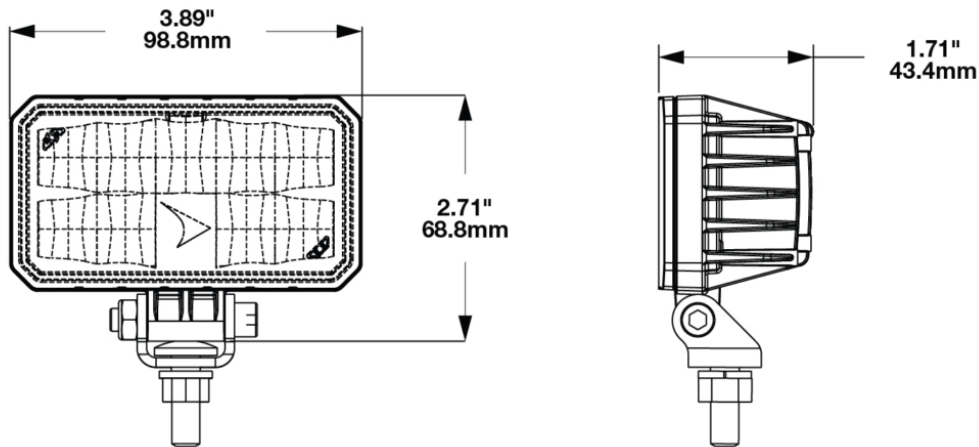

LED Compact Work Light - Model 792

PRODUCT INFORMATION

Description	36-80V LED Compact Work Light with Pedestal Mount
Height	76.10 mm / 3 in
Width	98.80 mm / 3.89 in
Depth	43.40 mm / 1.71 in
Shape	Rectangular
Outer Lens Material	Polycarbonate
Outer Lens Color	Clear
Housing Material	Aluminum
Housing Color	Black
Mounting Hardware Description	(x1) 5/16"-18 x 1.00" Mounting Bolt Bracket
Mounting Type	Pedestal
Minimum Operating Temperature	-40 °C / -40 °F
Maximum Operating Temperature	65 °C / 149 °F
Mating Connector	JAE Connector MX19A003S51 harness included with flying leads
Product Weight	0.40 lbs / 0.18 kgs
Shipping Weight	7.19 lbs / 3.26 kgs

PRODUCT DIMENSIONS

ELECTRICAL SPECIFICATIONS

Input Voltage	36-80V DC
Operating Voltage	30-95V DC
Transient Spike Protection	330V Peak @ 1 HZ-100 Pulses
Red Wire	Power
Black Wire	Ground
Current Draw	0.75A @ 36V DC (Power) 0.56A @ 48V DC (Power) 0.34A @ 80V DC (Power)

LED Compact Work Light - Model 792

PHOTOMETRIC SPECIFICATIONS

Raw Lumen Output 3630
Effective Lumen Output 2000
Candela Output 2900
Nominal LED Color Temperature 5050 K

APPLICATIONS

PRODUCT WARNINGS

For California residents: