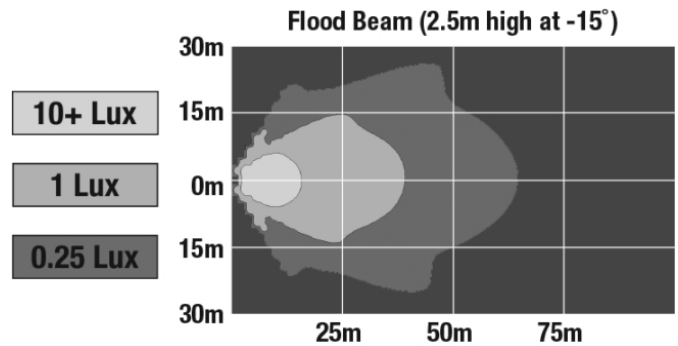

LED Compact Work Light - Model 792

PHOTOMETRIC SPECIFICATIONS

Raw Lumen Output 3630
Effective Lumen Output 2000
Candela Output 2900
Nominal LED Color Temperature 5050 K

APPLICATIONS

PRODUCT WARNINGS

For California residents: