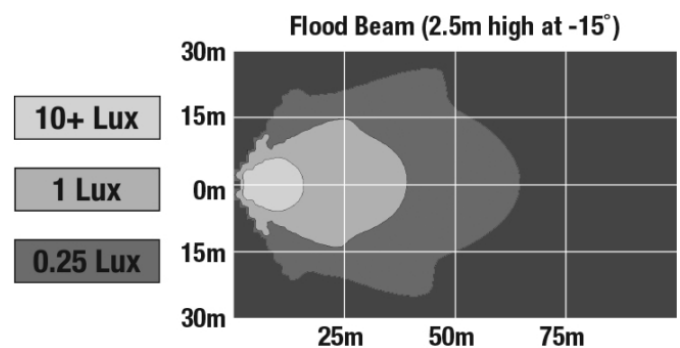

REGULATORY STANDARDS COMPLIANCE

IEC IP67

Tested to ECE Reg. 10
(Radiated Emissions only)

IEC IP69K

PHOTOMETRIC SPECIFICATIONS

Raw Lumen Output	3630
Effective Lumen Output	2000
Candela Output	2900

Print date: 2020-11-24