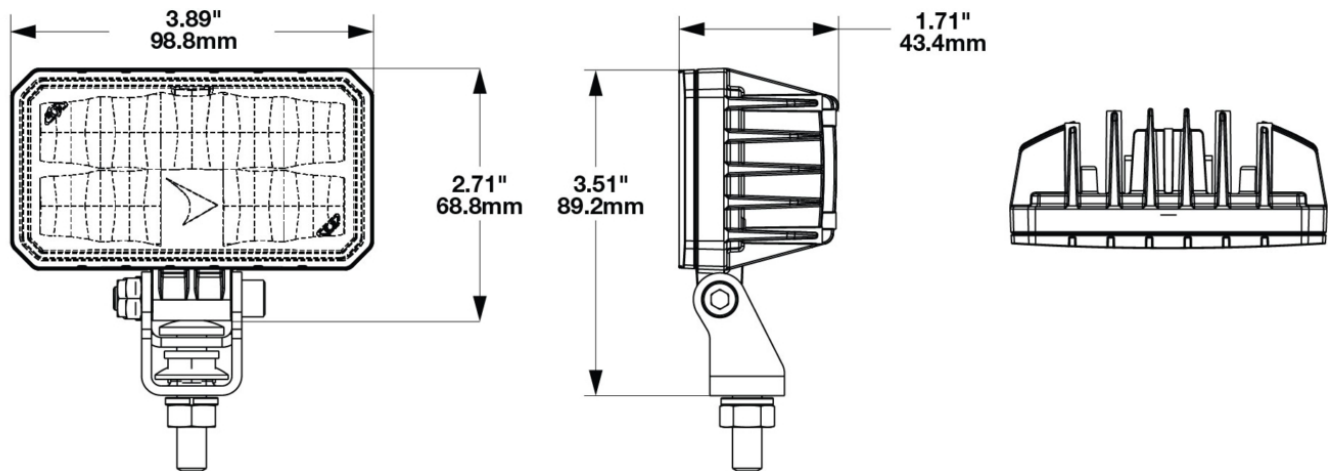

## PRODUCT INFORMATION

---

<b>Description</b>	36-80V LED Compact Work Light with Pedestal Mount
<b>Height</b>	76.10 mm / 3 in
<b>Width</b>	98.80 mm / 3.89 in
<b>Depth</b>	43.40 mm / 1.71 in
<b>Shape</b>	Rectangular
<b>Outer Lens Material</b>	Polycarbonate
<b>Outer Lens Color</b>	Clear
<b>Housing Material</b>	Aluminum
<b>Housing Color</b>	Black
<b>Mounting Hardware Description</b>	(x1) 8mm-20 x 25mm Mounting Bolt Bracket
<b>Mounting Type</b>	Pedestal
<b>Minimum Operating Temperature</b>	-40 °C / -40 °F
<b>Maximum Operating Temperature</b>	65 °C / 149 °F
<b>Mating Connector</b>	JAE Connector MX19A003S51 harness included with flying leads
<b>Product Weight</b>	0.40 lbs / 0.18 kgs
<b>Shipping Weight</b>	7.19 lbs / 3.26 kgs

## PRODUCT DIMENSIONS

## PHOTOMETRIC SPECIFICATIONS

Raw Lumen Output	3630
Effective Lumen Output	2000
Candela Output	2900
Nominal LED Color Temperature	5050 K