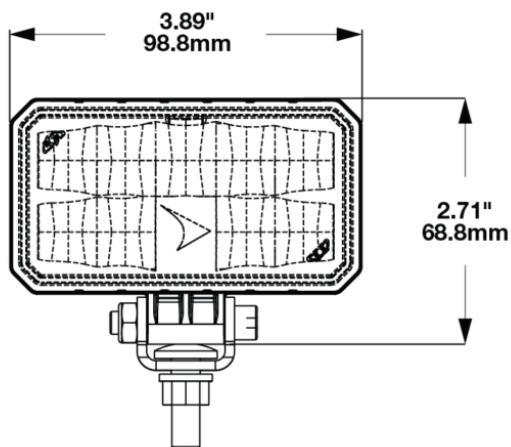

PRODUCT DIMENSIONS

Print date: 2020-11-24

© 2020 J.W. Speaker Corporation • Germantown, WI U.S.A.
www.jwspeaker.com • speaker@jwspeaker.com • 262.251.6660

J.W. SPEAKER®
Engineered. Lighting. Solutions.