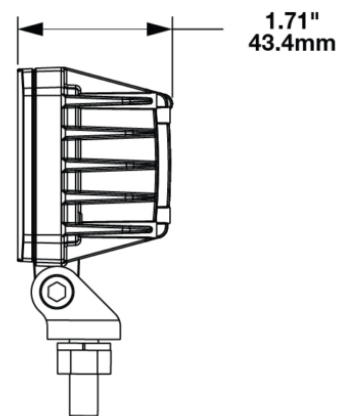

PRODUCT DIMENSIONS

Print date: 2020-11-24

© 2020 J.W. Speaker Corporation • Germantown, WI U.S.A.
www.jwspeaker.com • speaker@jwspeaker.com • 262.251.6660

J.W. SPEAKER®
Engineered. Lighting. Solutions.