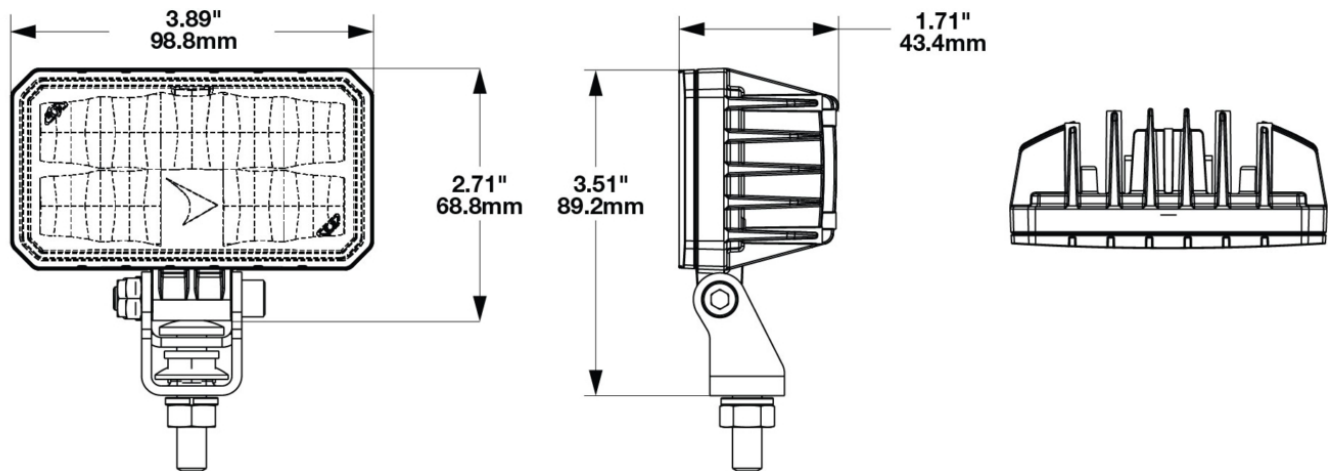

## PRODUCT INFORMATION

---

<b>Description</b>	36-80V LED Compact Work Light with Pedestal Mount
<b>Height</b>	76.10 mm / 3 in
<b>Width</b>	98.80 mm / 3.89 in
<b>Depth</b>	43.40 mm / 1.71 in
<b>Shape</b>	Rectangular
<b>Outer Lens Material</b>	Polycarbonate
<b>Outer Lens Color</b>	Clear
<b>Housing Material</b>	Aluminum
<b>Housing Color</b>	Black
<b>Mounting Hardware Description</b>	(x1) 8mm-20 x 25mm Mounting Bolt Bracket
<b>Mounting Type</b>	Pedestal
<b>Minimum Operating Temperature</b>	-40 °C / -40 °F
<b>Maximum Operating Temperature</b>	65 °C / 149 °F
<b>Mating Connector</b>	JAE Connector MX19A003S51 harness included with flying leads
<b>Product Weight</b>	0.40 lbs / 0.18 kgs
<b>Shipping Weight</b>	7.19 lbs / 3.26 kgs

## PRODUCT DIMENSIONS