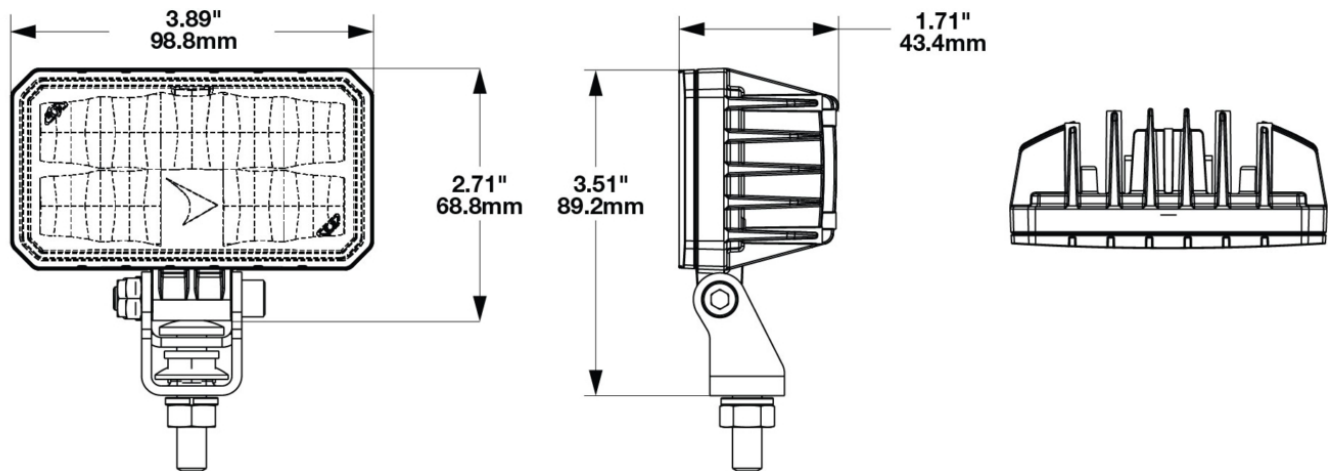

LED Compact Work Light - Model 792

PRODUCT INFORMATION

Description	36-80V LED Compact Work Light with Pedestal Mount
Height	76.10 mm / 3 in
Width	98.80 mm / 3.89 in
Depth	43.40 mm / 1.71 in
Shape	Rectangular
Outer Lens Material	Polycarbonate
Outer Lens Color	Clear
Housing Material	Aluminum
Housing Color	Black
Mounting Hardware Description	(x1) 8mm-20 x 25mm Mounting Bolt Bracket
Mounting Type	Pedestal
Minimum Operating Temperature	-40 °C / -40 °F
Maximum Operating Temperature	65 °C / 149 °F
Mating Connector	JAE Connector MX19A003S51 harness included with flying leads
Product Weight	0.40 lbs / 0.18 kgs
Shipping Weight	7.19 lbs / 3.26 kgs

PRODUCT DIMENSIONS

ELECTRICAL SPECIFICATIONS

Input Voltage	36-80V DC
Operating Voltage	30-95V DC
Transient Spike Protection	330V Peak @ 1 HZ-100 Pulses
Red Wire	Power
Black Wire	Ground
Current Draw	0.75A @ 36V DC (Power) 0.56A @ 48V DC (Power) 0.34A @ 80V DC (Power)

J.W. SPEAKER
Engineered. Lighting. Solutions.

LED Compact Work Light - Model 792

PHOTOMETRIC SPECIFICATIONS

Raw Lumen Output	3630
Effective Lumen Output	2000
Candela Output	2900
Nominal LED Color Temperature	5050 K