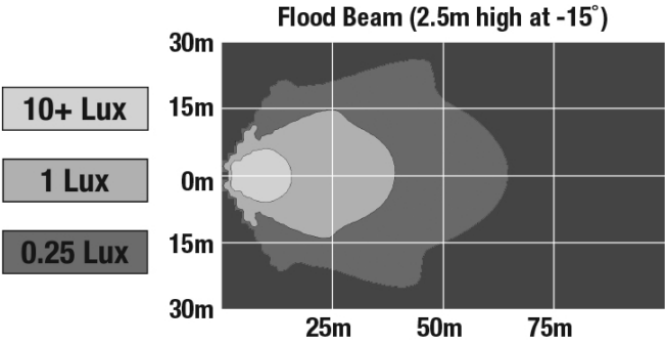

ELECTRICAL SPECIFICATIONS

Transient Spike Protection	330V Peak @ 1 HZ-100 Pulses
Red Wire	Power
Black Wire	Ground

REGULATORY STANDARDS COMPLIANCE

IEC IP67

IEC IP69K

PHOTOMETRIC SPECIFICATIONS

Raw Lumen Output	3630
Effective Lumen Output	2000
Candela Output	2900