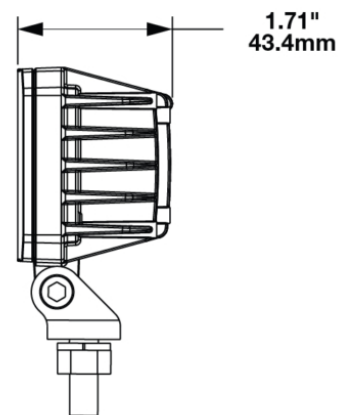

PRODUCT DIMENSIONS

Print date: 2020-11-24

© 2020 J.W. Speaker Corporation • Germantown, WI U.S.A.
www.jwspeaker.com • speaker@jwspeaker.com • 262.251.6660

J.W. SPEAKER
Engineered. Lighting. Solutions.