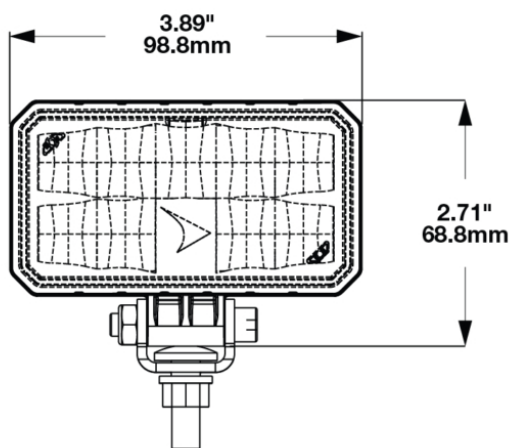

PRODUCT DIMENSIONS

Print date: 2020-11-24

© 2020 J.W. Speaker Corporation • Germantown, WI U.S.A.
www.jwspeaker.com • speaker@jwspeaker.com • 262.251.6660

J.W. SPEAKER
Engineered. Lighting. Solutions.