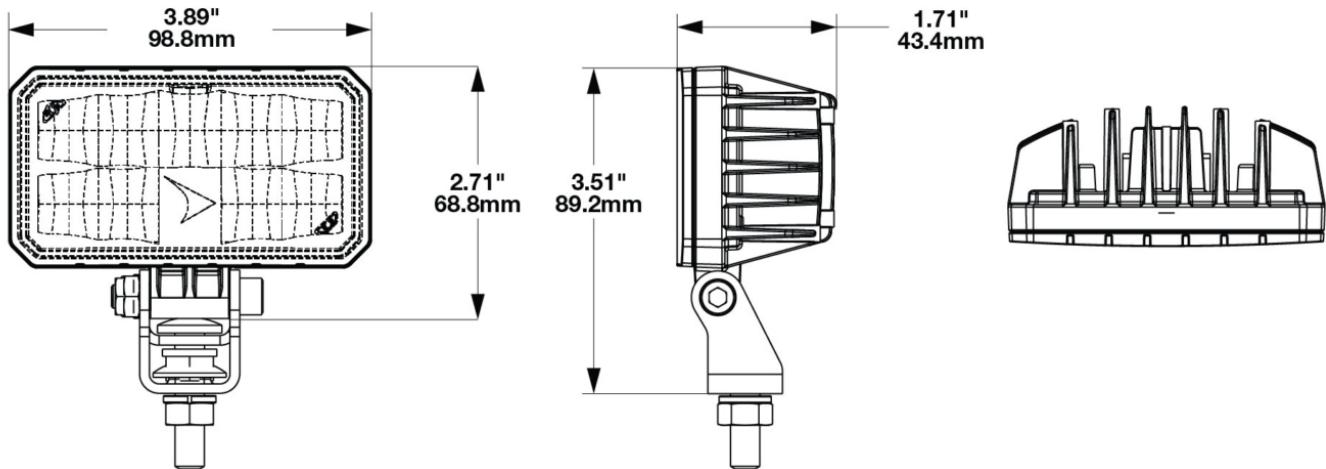

LED Compact Work Light - Model 792

PRODUCT INFORMATION

Description	12-24V LED Compact Work Light with Pedestal Mount
Height	76.10 mm / 3 in
Width	98.80 mm / 3.89 in
Depth	43.40 mm / 1.71 in
Shape	Rectangular
Outer Lens Material	Polycarbonate
Outer Lens Color	Clear
Housing Material	Aluminum
Housing Color	Black
Mounting Hardware Description	(x1) 8mm-20 x 25mm Mounting Bolt Bracket
Mounting Type	Pedestal
Minimum Operating Temperature	-40 °C / -40 °F
Maximum Operating Temperature	65 °C / 149 °F
Mating Connector	JAE Connector MX19A003S51 harness included with flying leads
Product Weight	0.40 lbs / 0.18 kgs
Shipping Weight	7.19 lbs / 3.26 kgs

PRODUCT DIMENSIONS

ELECTRICAL SPECIFICATIONS

Input Voltage	12-24V DC
Operating Voltage	9-30V DC
Transient Spike Protection	330V Peak @ 1 HZ-100 Pulses
Red Wire	Power
Black Wire	Ground
Current Draw	2.2A @ 12V DC (Power) 1.0A @ 24V DC (Power)

J.W. SPEAKER
Engineered. Lighting. Solutions.

LED Compact Work Light - Model 792

PHOTOMETRIC SPECIFICATIONS

Raw Lumen Output	3630
Effective Lumen Output	2000
Candela Output	2900
Nominal LED Color Temperature	5050 K