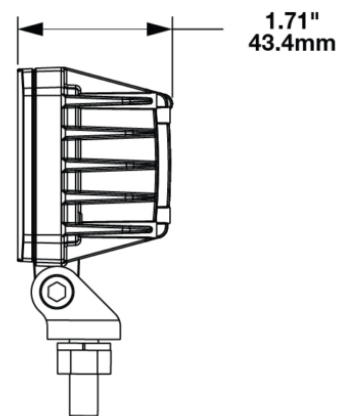

PRODUCT DIMENSIONS

Print date: 2020-11-24

© 2020 J.W. Speaker Corporation • Germantown, WI U.S.A.
www.jwspeaker.com • speaker@jwspeaker.com • 262.251.6660

J.W. SPEAKER
Engineered. Lighting. Solutions.