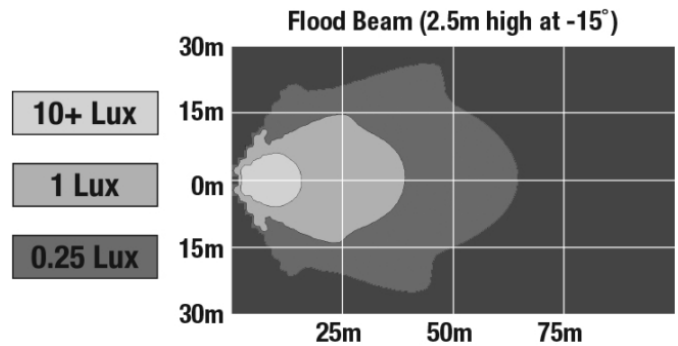

J.W. SPEAKER
Engineered. Lighting. Solutions.

LED Compact Work Light - Model 792

PHOTOMETRIC SPECIFICATIONS

Raw Lumen Output 3630
Effective Lumen Output 2000
Candela Output 2900
Nominal LED Color Temperature 5050 K