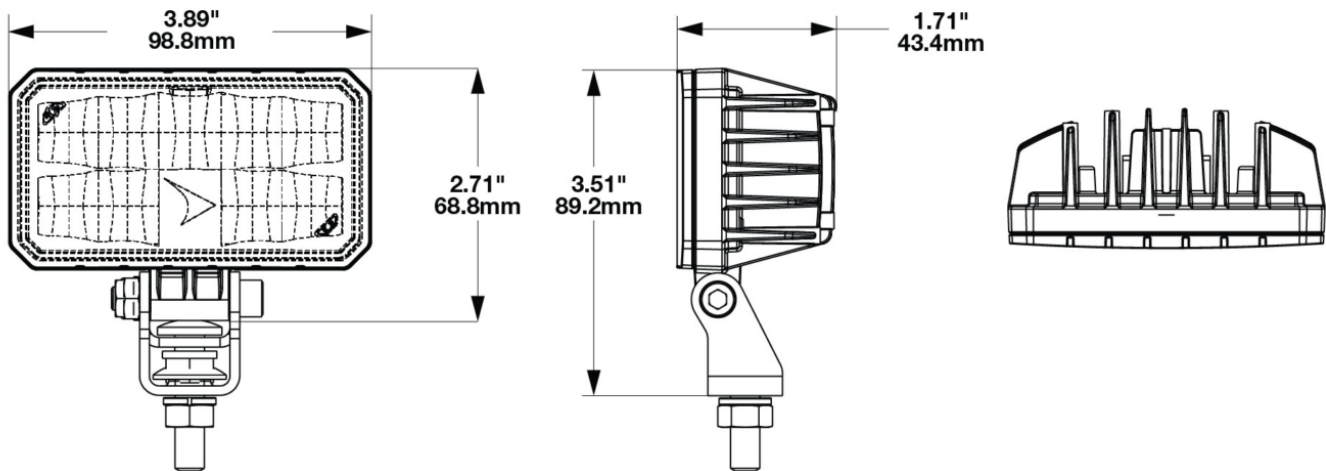

LED Compact Work Light - Model 792

PRODUCT INFORMATION

Description	12-24V LED Compact Work Light with Pedestal Mount
Height	76.10 mm / 3 in
Width	98.80 mm / 3.89 in
Depth	43.40 mm / 1.71 in
Shape	Rectangular
Outer Lens Material	Polycarbonate
Outer Lens Color	Clear
Housing Material	Aluminum
Housing Color	Black
Mounting Hardware Description	(x1) 8mm-20 x 25mm Mounting Bolt Bracket
Mounting Type	Pedestal
Minimum Operating Temperature	-40 °C / -40 °F
Maximum Operating Temperature	65 °C / 149 °F
Mating Connector	JAE Connector MX19A003S51 harness included with flying leads
Product Weight	0.40 lbs / 0.18 kgs
Shipping Weight	7.19 lbs / 3.26 kgs

PRODUCT DIMENSIONS

ELECTRICAL SPECIFICATIONS

Input Voltage	12-24V DC
Operating Voltage	9-30V DC
Transient Spike Protection	330V Peak @ 1 HZ-100 Pulses
Red Wire	Power
Black Wire	Ground
Current Draw	2.2A @ 12V DC (Power) 1.0A @ 24V DC (Power)

J.W. SPEAKER
Engineered. Lighting. Solutions.

LED Compact Work Light - Model 792

PHOTOMETRIC SPECIFICATIONS

Raw Lumen Output	3630
Effective Lumen Output	2000
Candela Output	2900
Nominal LED Color Temperature	5050 K