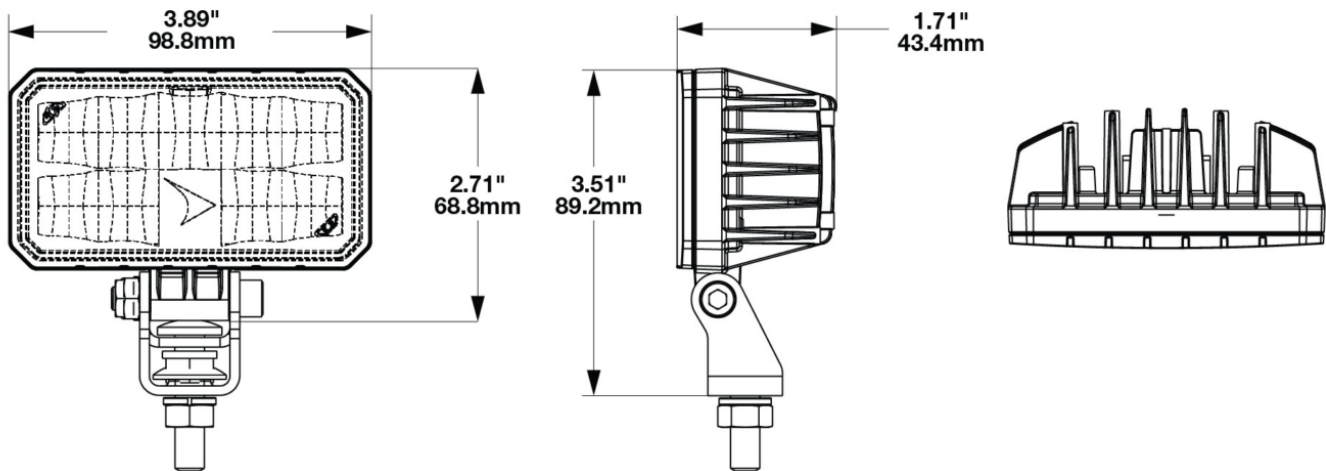

LED Compact Work Light - Model 792

PRODUCT DIMENSIONS

ELECTRICAL SPECIFICATIONS

Input Voltage	12-24V DC
Operating Voltage	9-30V DC
Transient Spike Protection	330V Peak @ 1 HZ-100 Pulses
Red Wire	Power
Black Wire	Ground
Current Draw	2.2A @ 12V DC (Power) 1.0A @ 24V DC (Power)