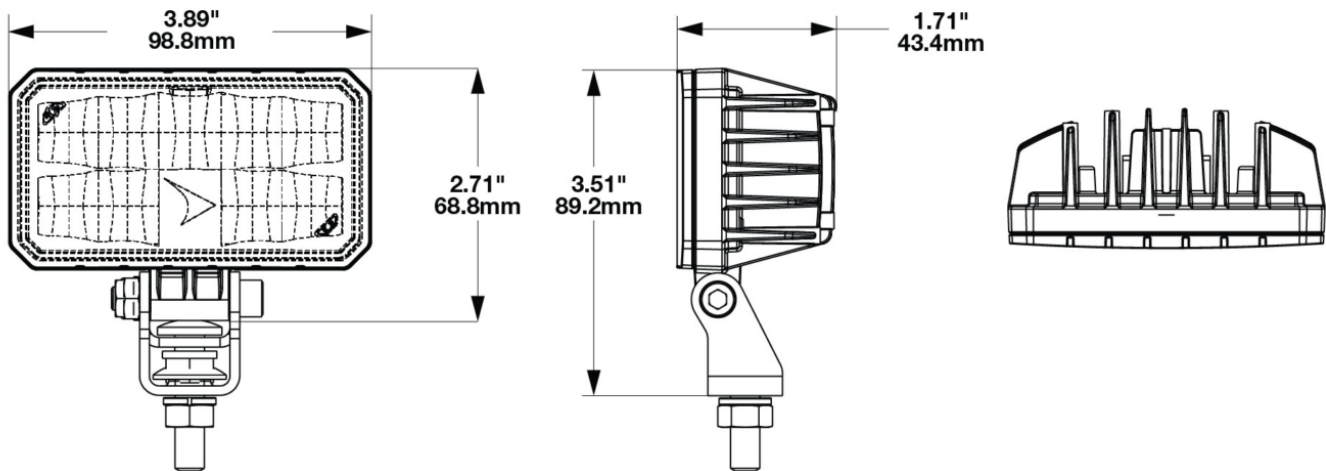

LED Compact Work Light - Model 792

PRODUCT INFORMATION

Description	12-24V LED Compact Work Light with Pedestal Mount
Height	76.10 mm / 3 in
Width	98.80 mm / 3.89 in
Depth	43.40 mm / 1.71 in
Shape	Rectangular
Outer Lens Material	Polycarbonate
Outer Lens Color	Clear
Housing Material	Aluminum
Housing Color	Black
Mounting Hardware Description	(x1) 8mm-20 x 25mm Mounting Bolt Bracket
Mounting Type	Pedestal
Minimum Operating Temperature	-40 °C / -40 °F
Maximum Operating Temperature	65 °C / 149 °F
Mating Connector	JAE Connector MX19A003S51 harness included with flying leads
Product Weight	0.40 lbs / 0.18 kgs
Shipping Weight	7.19 lbs / 3.26 kgs

PRODUCT DIMENSIONS

ELECTRICAL SPECIFICATIONS

Input Voltage	12-24V DC
Operating Voltage	9-30V DC
Transient Spike Protection	330V Peak @ 1 HZ-100 Pulses
Red Wire	Power
Black Wire	Ground
Current Draw	2.2A @ 12V DC (Power) 1.0A @ 24V DC (Power)

LED Compact Work Light - Model 792

PHOTOMETRIC SPECIFICATIONS

Raw Lumen Output	3630
Effective Lumen Output	2000
Candela Output	2900
Nominal LED Color Temperature	5050 K

APPLICATIONS

PRODUCT WARNINGS

For California residents: