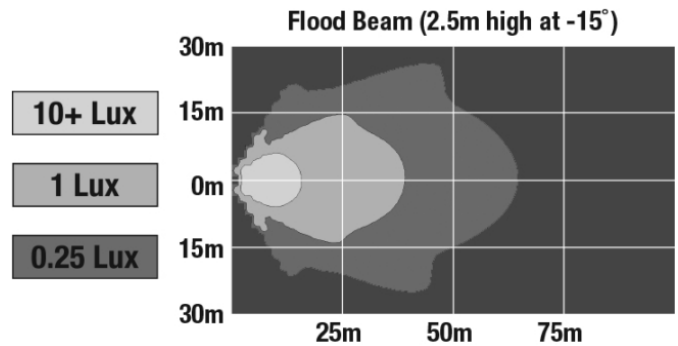

LED Compact Work Light - Model 792

PHOTOMETRIC SPECIFICATIONS

Raw Lumen Output	3630
Effective Lumen Output	2000
Candela Output	2900
Nominal LED Color Temperature	5050 K

APPLICATIONS

PRODUCT WARNINGS

For California residents: