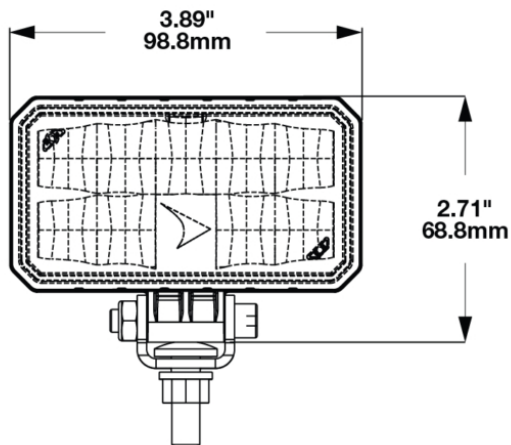

PRODUCT DIMENSIONS

Print date: 2020-11-24

© 2020 J.W. Speaker Corporation • Germantown, WI U.S.A.
www.jwspeaker.com • speaker@jwspeaker.com • 262.251.6660

J.W. SPEAKER
Engineered. Lighting. Solutions.