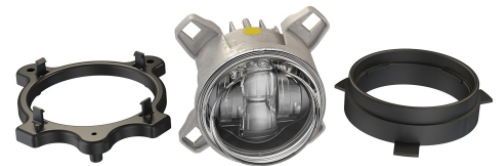

# LED Headlights - Model 90

## PRODUCT INFORMATION

<b>Description</b>	12-24V DOT/ECE LED Low Beam Headlight (for John Deere 6R, 7R & 8R Series Tractors) - 2 Light Kit
<b>Height</b>	108.46 mm / 4.27 in
<b>Width</b>	108.46 mm / 4.27 in
<b>Depth</b>	90.42 mm / 3.56 in
<b>Shape</b>	Round
<b>Outer Lens Material</b>	Polycarbonate
<b>Outer Lens Color</b>	Clear
<b>Housing Material</b>	Die-Cast Aluminum
<b>Housing Color</b>	Raw Aluminum
<b>Bezel Color</b>	Black
<b>Mounting Hardware Description</b>	John Deere Mounting Bracket
<b>Mounting Type</b>	Low Profile Mount
<b>Minimum Operating Temperature</b>	-40 °C / -40 °F
<b>Maximum Operating Temperature</b>	65 °C / 149 °F
<b>Connector or Wiring</b>	Plug & Play Adapter
<b>Product Weight</b>	2.60 lbs / 1.18 kgs
<b>Shipping Weight</b>	0.90 lbs / 0.41 kgs