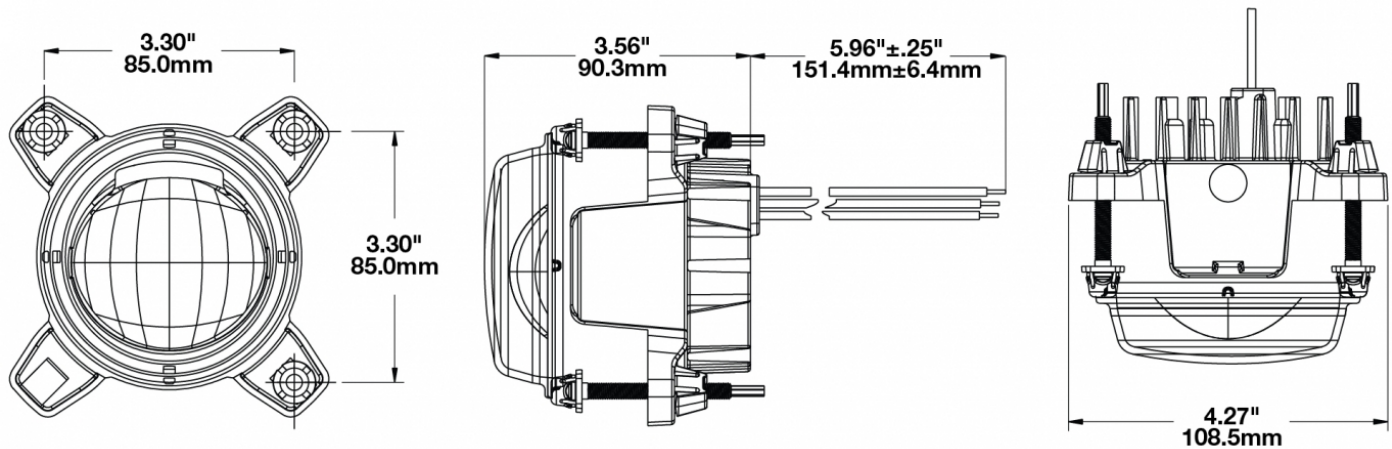

## PRODUCT INFORMATION

<b>Description</b>	12-24V DOT/ECE LED Low Beam Headlight (for John Deere 6R, 7R & 8R Series Tractors) - 2 Light Kit
<b>Height</b>	108.46 mm / 4.27 in
<b>Width</b>	108.46 mm / 4.27 in
<b>Depth</b>	90.42 mm / 3.56 in
<b>Shape</b>	Round
<b>Outer Lens Material</b>	Polycarbonate
<b>Outer Lens Color</b>	Clear
<b>Housing Material</b>	Die-Cast Aluminum
<b>Housing Color</b>	Raw Aluminum
<b>Bezel Color</b>	Black
<b>Mounting Hardware Description</b>	John Deere Mounting Bracket
<b>Mounting Type</b>	Low Profile Mount
<b>Minimum Operating Temperature</b>	-40 °C / -40 °F
<b>Maximum Operating Temperature</b>	65 °C / 149 °F
<b>Connector or Wiring</b>	Plug & Play Adapter
<b>Product Weight</b>	2.60 lbs / 1.18 kgs
<b>Shipping Weight</b>	0.90 lbs / 0.41 kgs

## PRODUCT DIMENSIONS