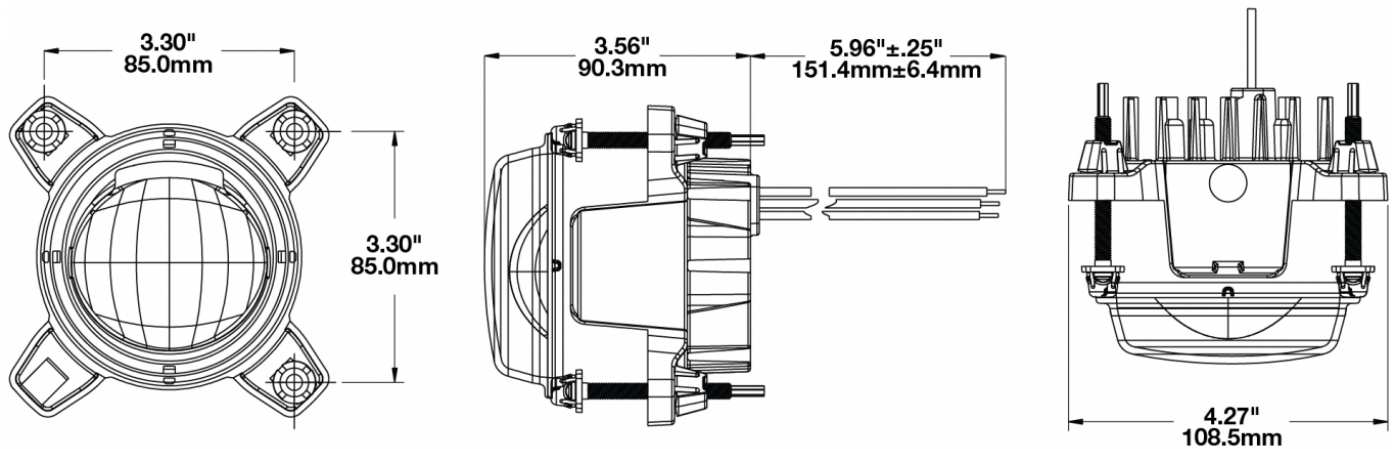

## PRODUCT INFORMATION

<b>Description</b>	12-24V DOT/ECE Reg 113 LED Symmetrical Low Beam Headlight
<b>Height</b>	108.46 mm / 4.27 in
<b>Width</b>	108.46 mm / 4.27 in
<b>Depth</b>	90.42 mm / 3.56 in
<b>Shape</b>	Round
<b>Outer Lens Material</b>	Polycarbonate
<b>Outer Lens Color</b>	Clear
<b>Housing Material</b>	Die-Cast Aluminum
<b>Housing Color</b>	Raw Aluminum
<b>Bezel Color</b>	Black
<b>Mounting Hardware Description</b>	Ball and Socket
<b>Mounting Type</b>	Low Profile Mount
<b>Minimum Operating Temperature</b>	-40 °C / -40 °F
<b>Maximum Operating Temperature</b>	65 °C / 149 °F
<b>Connector or Wiring</b>	6" Bare Leads
<b>Mating Connector</b>	Deutsch 2-Pin
<b>Product Weight</b>	0.93 lbs / 0.42 kgs
<b>Shipping Weight</b>	2.35 lbs / 1.07 kgs

## PRODUCT DIMENSIONS