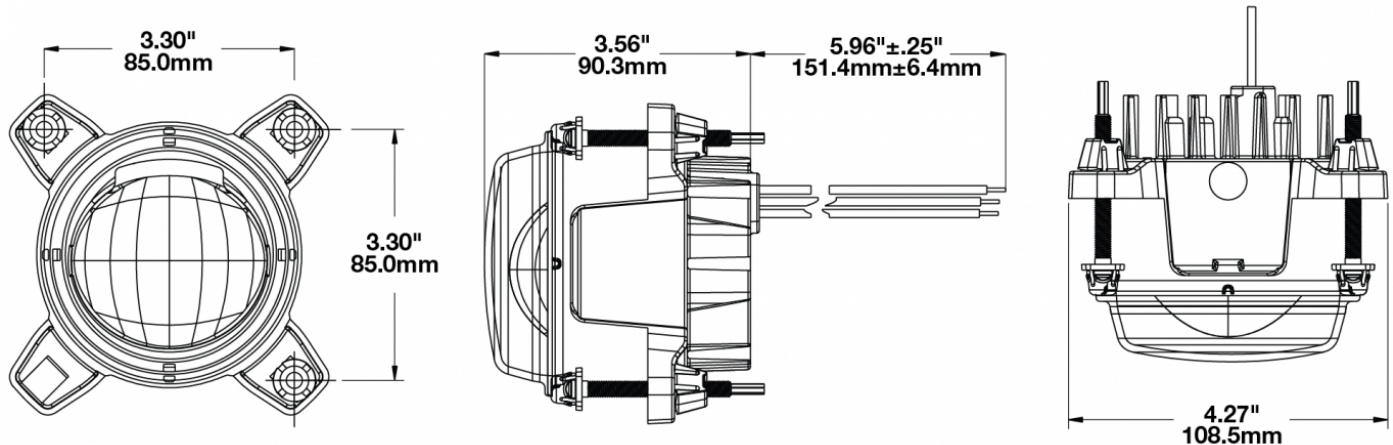

## PRODUCT INFORMATION

---

<b>Description</b>	12-24V DOT/ECE LED Symmetrical Low Beam Headlight
<b>Height</b>	108.46 mm / 4.27 in
<b>Width</b>	108.46 mm / 4.27 in
<b>Depth</b>	90.42 mm / 3.56 in
<b>Shape</b>	Round
<b>Outer Lens Material</b>	Polycarbonate
<b>Outer Lens Color</b>	Clear
<b>Housing Material</b>	Die-Cast Aluminum
<b>Housing Color</b>	Raw Aluminum
<b>Bezel Color</b>	Black
<b>Mounting Hardware Description</b>	Ball and Socket
<b>Mounting Type</b>	Low Profile Mount
<b>Minimum Operating Temperature</b>	-40 °C / -40 °F
<b>Maximum Operating Temperature</b>	65 °C / 149 °F
<b>Connector or Wiring</b>	6" Bare Leads
<b>Mating Connector</b>	Deutsch 2-Pin
<b>Product Weight</b>	1.30 lbs / 0.59 kgs

## PRODUCT DIMENSIONS