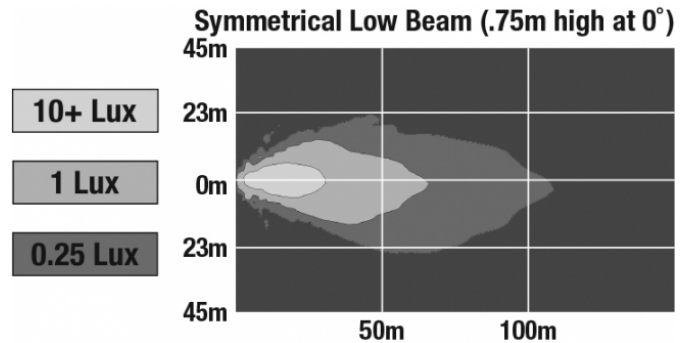

## PRODUCT DIMENSIONS

## PHOTOMETRIC SPECIFICATIONS

<b>Raw Lumen Output</b>	1,910
<b>Effective Lumen Output</b>	575
<b>Candela Output</b>	18,000
<b>Nominal LED Color Temperature</b>	5000 K
<b>Beam Pattern(s)</b>	Forward Lighting - Driving Forward Lighting - Low Beam (DOT)