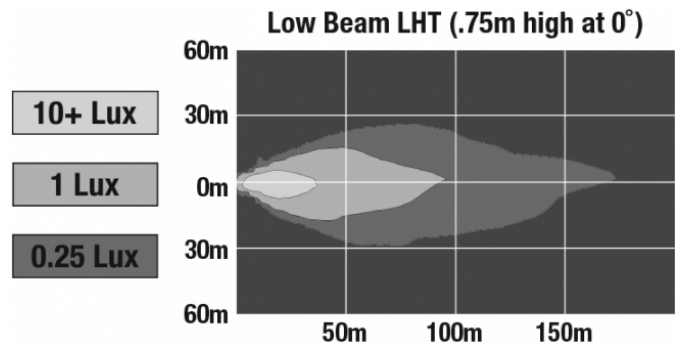

LED Headlights - Model 90

PRODUCT INFORMATION

Description	12-24V ECE LED LHT Low Beam Headlight
Height	108.46 mm / 4.27 in
Width	108.46 mm / 4.27 in
Depth	90.42 mm / 3.56 in
Shape	Round
Outer Lens Material	Polycarbonate
Outer Lens Color	Clear
Housing Material	Die-Cast Aluminum
Housing Color	Raw Aluminum
Bezel Color	Black
Mounting Hardware Description	(x3) Ball & Socket
Mounting Type	Low Profile Mounts
Minimum Operating Temperature	-40 °C / -40 °F
Maximum Operating Temperature	65 °C / 149 °F
Connector or Wiring	6" Bare Leads
Mating Connector	Deutsch 2-Pin
Product Weight	1.30 lbs / 0.59 kgs
Shipping Weight	1.16 lbs / 0.53 kgs

PHOTOMETRIC SPECIFICATIONS

Raw Lumen Output	1,910
Effective Lumen Output	575
Candela Output	18,500
Nominal LED Color Temperature	5000 K
Beam Pattern(s)	Forward Lighting - Low Beam (ECE Left Hand)

APPLICATIONS