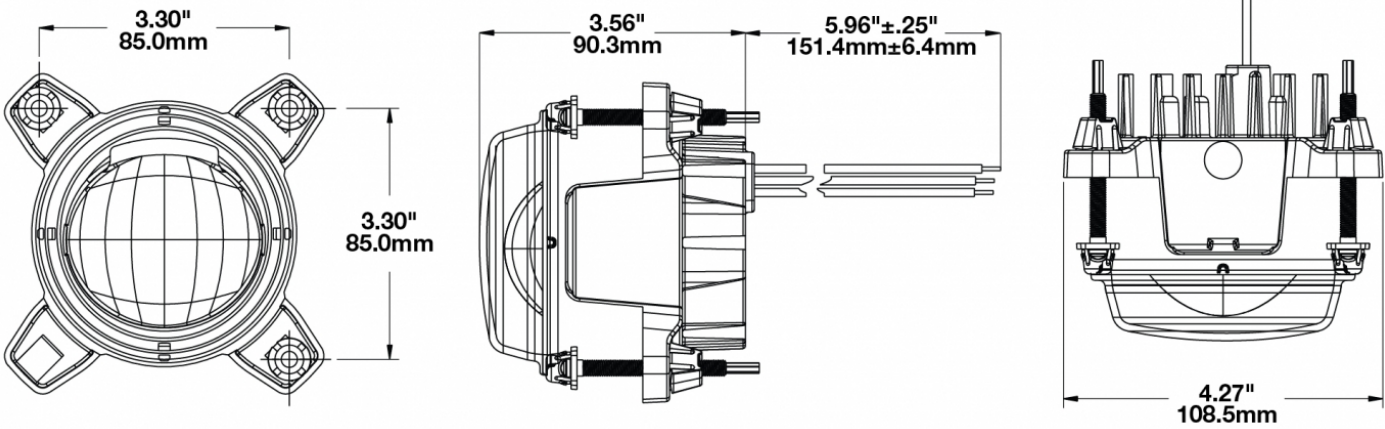

LED Headlights - Model 90

PRODUCT INFORMATION

Description	12-24V ECE LED LHT Low Beam Headlight
Height	108.46 mm / 4.27 in
Width	108.46 mm / 4.27 in
Depth	90.42 mm / 3.56 in
Shape	Round
Outer Lens Material	Polycarbonate
Outer Lens Color	Clear
Housing Material	Die-Cast Aluminum
Housing Color	Raw Aluminum
Bezel Color	Black
Mounting Hardware Description	(x3) Ball & Socket
Mounting Type	Low Profile Mounts
Minimum Operating Temperature	-40 °C / -40 °F
Maximum Operating Temperature	65 °C / 149 °F
Connector or Wiring	6" Bare Leads
Mating Connector	Deutsch 2-Pin
Product Weight	1.30 lbs / 0.59 kgs
Shipping Weight	1.16 lbs / 0.53 kgs

PRODUCT DIMENSIONS

ELECTRICAL SPECIFICATIONS

Input Voltage	12-24V DC
Operating Voltage	10-31V DC
Red Wire	Positive
Black Wire	Negative
Current Draw	1.97A @ 12V DC 0.98A @ 24V DC

REGULATORY STANDARDS COMPLIANCE

PHOTOMETRIC SPECIFICATIONS

Raw Lumen Output	1,910
Effective Lumen Output	575
Candela Output	18,500
Nominal LED Color Temperature	5000 K
Beam Pattern(s)	Forward Lighting - Low Beam (ECE Left Hand)

APPLICATIONS