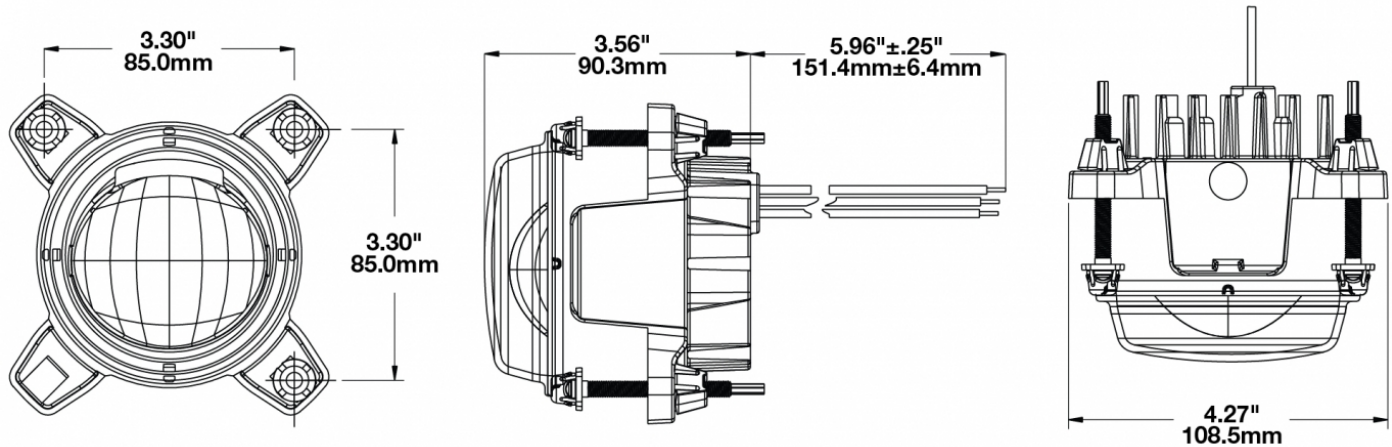

## PRODUCT INFORMATION

<b>Description</b>	12-24V ECE LED LHT Low Beam Headlight
<b>Height</b>	108.46 mm / 4.27 in
<b>Width</b>	108.46 mm / 4.27 in
<b>Depth</b>	90.42 mm / 3.56 in
<b>Shape</b>	Round
<b>Outer Lens Material</b>	Polycarbonate
<b>Outer Lens Color</b>	Clear
<b>Housing Material</b>	Die-Cast Aluminum
<b>Housing Color</b>	Raw Aluminum
<b>Bezel Color</b>	Black
<b>Mounting Hardware Description</b>	(x3) Ball & Socket
<b>Mounting Type</b>	Low Profile Mounts
<b>Minimum Operating Temperature</b>	-40 °C / -40 °F
<b>Maximum Operating Temperature</b>	65 °C / 149 °F
<b>Connector or Wiring</b>	6" Bare Leads
<b>Mating Connector</b>	Deutsch 2-Pin
<b>Product Weight</b>	1.30 lbs / 0.59 kgs
<b>Shipping Weight</b>	1.16 lbs / 0.53 kgs

## PRODUCT DIMENSIONS