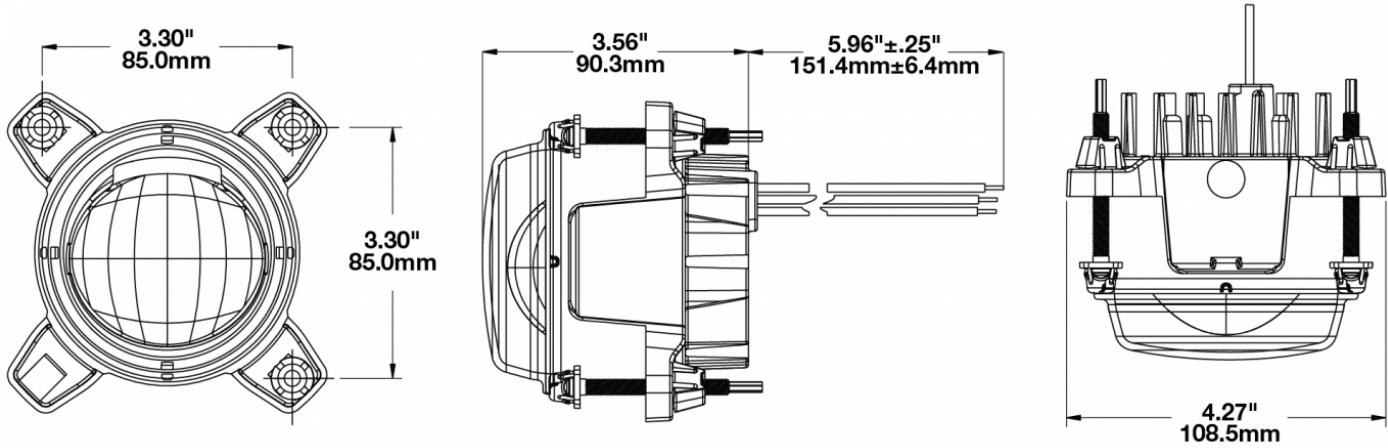

LED Headlights - Model 90

PRODUCT INFORMATION

Description	12-24V ECE LED LHT Low Beam Headlight
Height	108.46 mm / 4.27 in
Width	108.46 mm / 4.27 in
Depth	90.42 mm / 3.56 in
Shape	Round
Outer Lens Material	Polycarbonate
Outer Lens Color	Clear
Housing Material	Die-Cast Aluminum
Housing Color	Raw Aluminum
Bezel Color	Black
Mounting Hardware Description	(x3) Ball & Socket
Mounting Type	Low Profile Mounts
Minimum Operating Temperature	-40 °C / -40 °F
Maximum Operating Temperature	65 °C / 149 °F
Connector or Wiring	6" Bare Leads
Mating Connector	Deutsch 2-Pin
Product Weight	1.30 lbs / 0.59 kgs
Shipping Weight	1.16 lbs / 0.53 kgs

PRODUCT DIMENSIONS

ELECTRICAL SPECIFICATIONS

Input Voltage	12-24V DC
Operating Voltage	10-31V DC
Red Wire	Positive
Black Wire	Negative
Current Draw	1.97A @ 12V DC 0.98A @ 24V DC

REGULATORY STANDARDS COMPLIANCE

PHOTOMETRIC SPECIFICATIONS

Raw Lumen Output	1,910
Effective Lumen Output	575
Candela Output	18,500
Nominal LED Color Temperature	5000 K
Beam Pattern(s)	Forward Lighting - Low Beam (ECE Left Hand)

APPLICATIONS