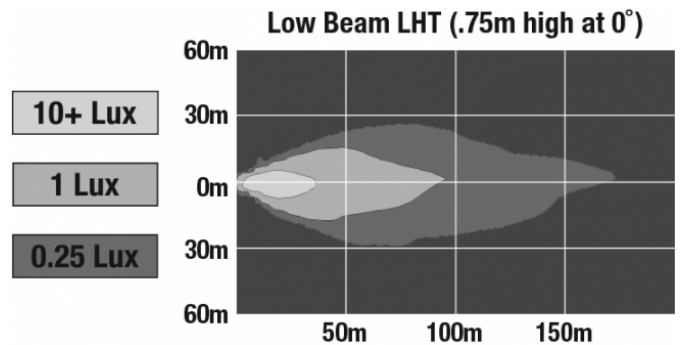

## PRODUCT DIMENSIONS

## PHOTOMETRIC SPECIFICATIONS

<b>Raw Lumen Output</b>	1,910
<b>Effective Lumen Output</b>	575
<b>Candela Output</b>	18,500
<b>Nominal LED Color Temperature</b>	5000 K
<b>Beam Pattern(s)</b>	Forward Lighting - Low Beam (ECE Left Hand)