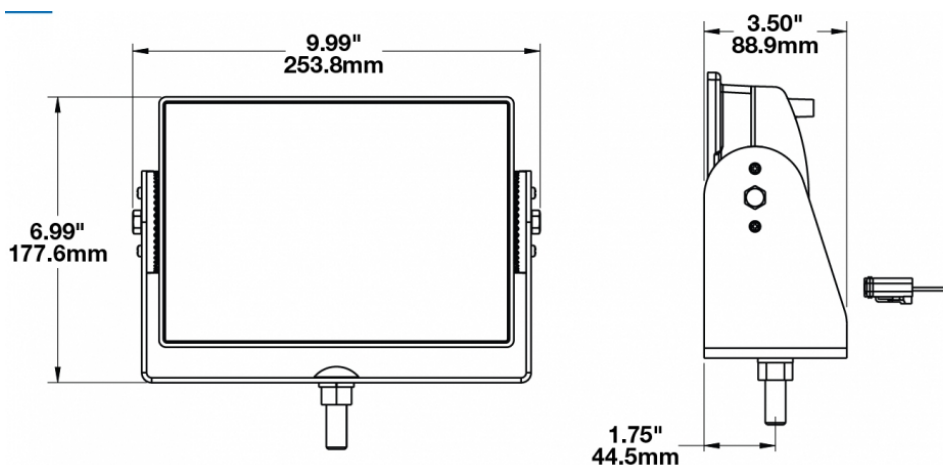

PRODUCT DIMENSIONS

Print date: 2020-01-18

© 2020 J.W. Speaker Corporation • Germantown, WI U.S.A.
www.jwspeaker.com • speaker@jwspeaker.com • 262.251.6660

J.W. SPEAKER
Engineered. Lighting. Solutions.