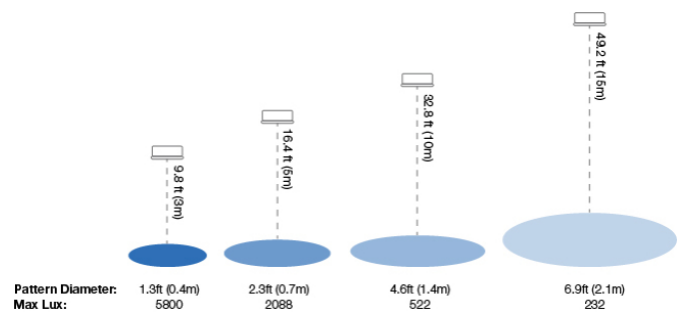

LED Safety and Warning Lights – Model 523 BLU

PRODUCT INFORMATION

Description	24V LED Safety Light with Blue Light, Black Housing & Spot Beam Pattern
Height	177.60 mm / 6.99 in
Width	253.80 mm / 9.99 in
Depth	88.90 mm / 3.5 in
Shape	Rectangle
Outer Lens Material	Glass
Outer Lens Color	Clear
Housing Material	Die-Cast Aluminum
Housing Color	Black
Mounting Hardware Description	(x1) 1/2"-Mounting Bolt
Mounting Type	Universal Pedestal Mount
Maximum Operating Temperature	65 °C / 149 °F
Connector or Wiring	Integrated 2-Pin Deutsch Weather-Proof Socket (DT04-2P)
Product Weight	6.72 lbs / 3.05 kgs
Shipping Weight	7.00 lbs / 3.18 kgs

Buy America Standards
IEC IP67

Eco Friendly

PHOTOMETRIC SPECIFICATIONS

Raw Lumen Output	1,675
Effective Lumen Output	864
Candela Output	52,300
Beam Pattern(s)	Warning - Keep Out Zone

APPLICATIONS

Print date: 2026-06-10