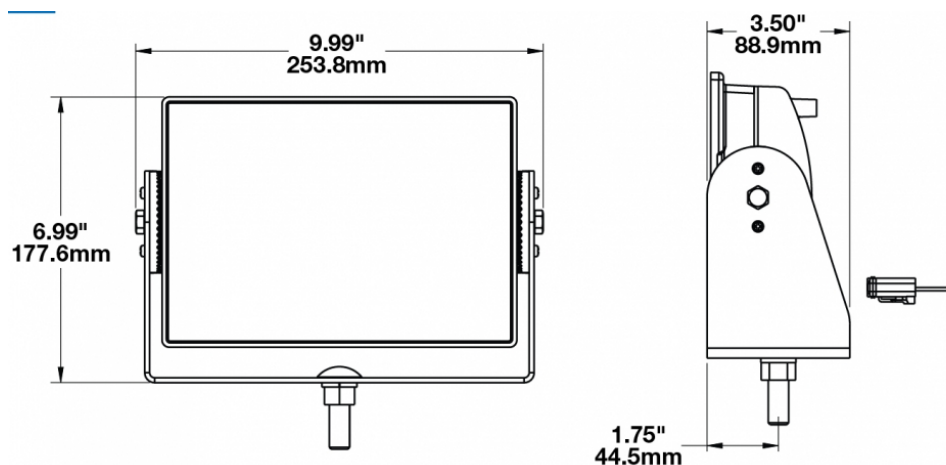

## PRODUCT INFORMATION

<b>Description</b>	24V LED Safety Light with Blue Light, Black Housing & Spot Beam Pattern
<b>Height</b>	177.60 mm / 6.99 in
<b>Width</b>	253.80 mm / 9.99 in
<b>Depth</b>	88.90 mm / 3.5 in
<b>Shape</b>	Rectangle
<b>Outer Lens Material</b>	Glass
<b>Outer Lens Color</b>	Clear
<b>Housing Material</b>	Die-Cast Aluminum
<b>Housing Color</b>	Black
<b>Mounting Hardware Description</b>	(x1) 1/2"-Mounting Bolt
<b>Mounting Type</b>	Universal Pedestal Mount
<b>Maximum Operating Temperature</b>	65 °C / 149 °F
<b>Connector or Wiring</b>	Integrated 2-Pin Deutsch Weather-Proof Socket (DT04-2P)
<b>Product Weight</b>	6.72 lbs / 3.05 kgs
<b>Shipping Weight</b>	8.40 lbs / 3.81 kgs

## PHOTOMETRIC SPECIFICATIONS

<b>Raw Lumen Output</b>	1,675
<b>Effective Lumen Output</b>	864
<b>Candela Output</b>	52,300
<b>Beam Pattern(s)</b>	Warning - Keep Out Zone