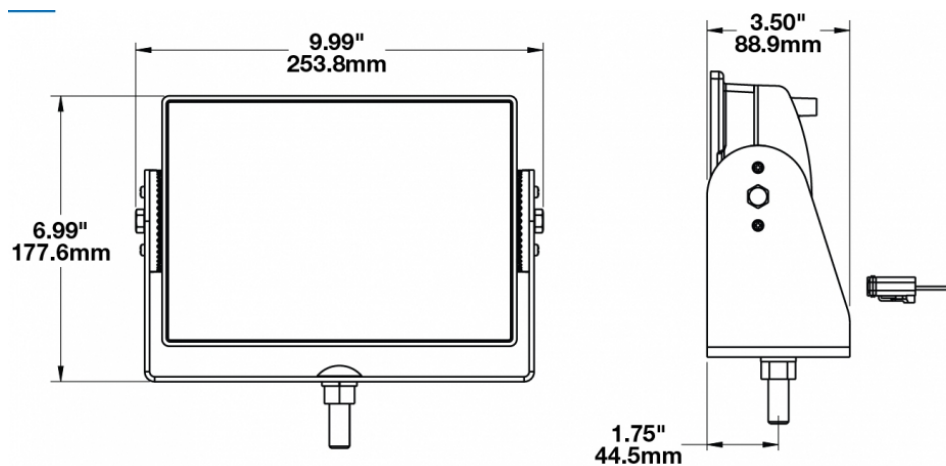

PRODUCT DIMENSIONS

Print date: 2026-06-10

© 2026 J.W. Speaker Corporation • Germantown, WI U.S.A.
www.jwspeaker.com • speaker@jwspeaker.com • 262.251.6660

J.W. SPEAKER
Engineered. Lighting. Solutions.