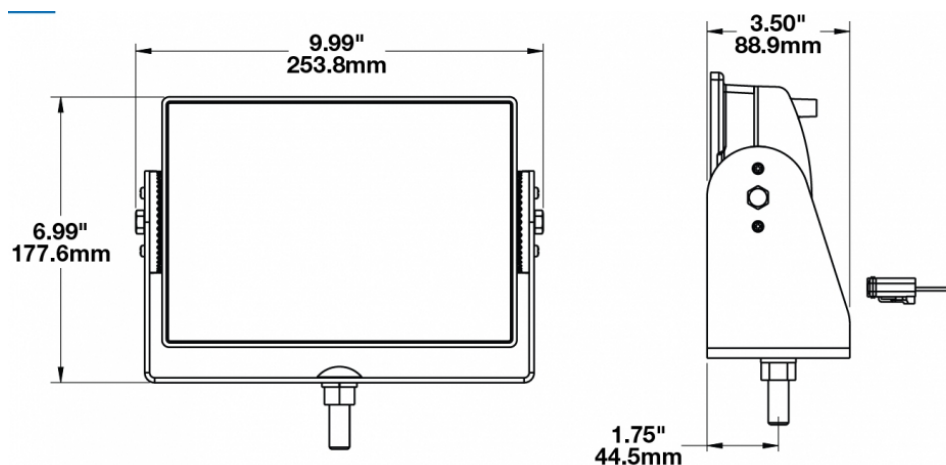

PRODUCT DIMENSIONS

Print date: 2018-10-21

© 2018 J.W. Speaker Corporation • Germantown, WI U.S.A.
www.jwspeaker.com • speaker@jwspeaker.com • 262.251.6660

J.W. SPEAKER
Engineered. Lighting. Solutions.