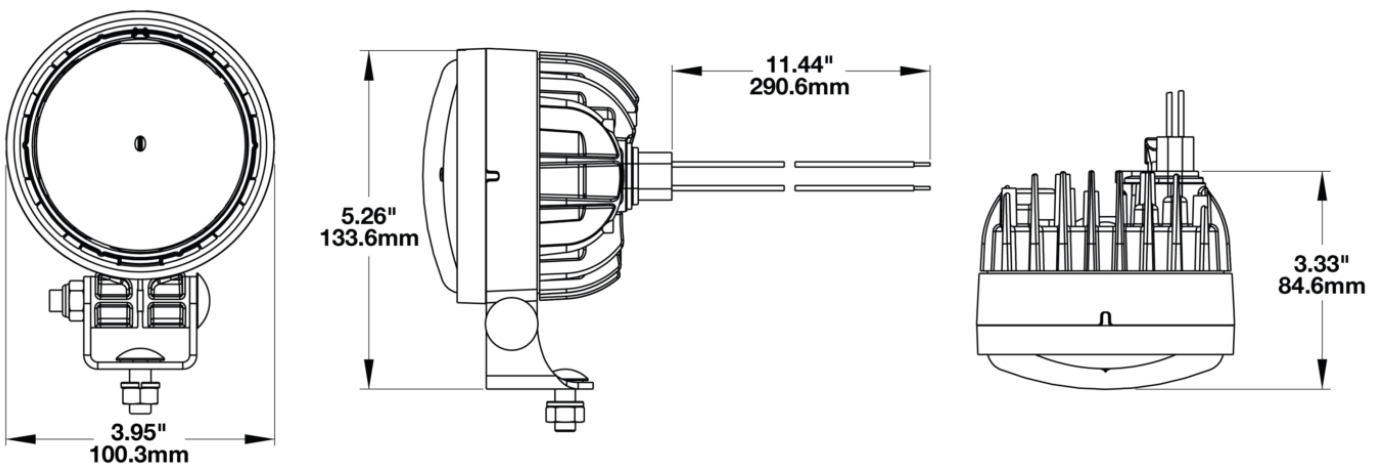

# Single Pedestal Mount Kit

## PRODUCT INFORMATION

<b>Description</b>	Single Pedestal Mount Kit
<b>Product Weight</b>	0.33 lbs / 0.15 kgs
<b>Shipping Weight</b>	0.31 lbs / 0.14 kgs