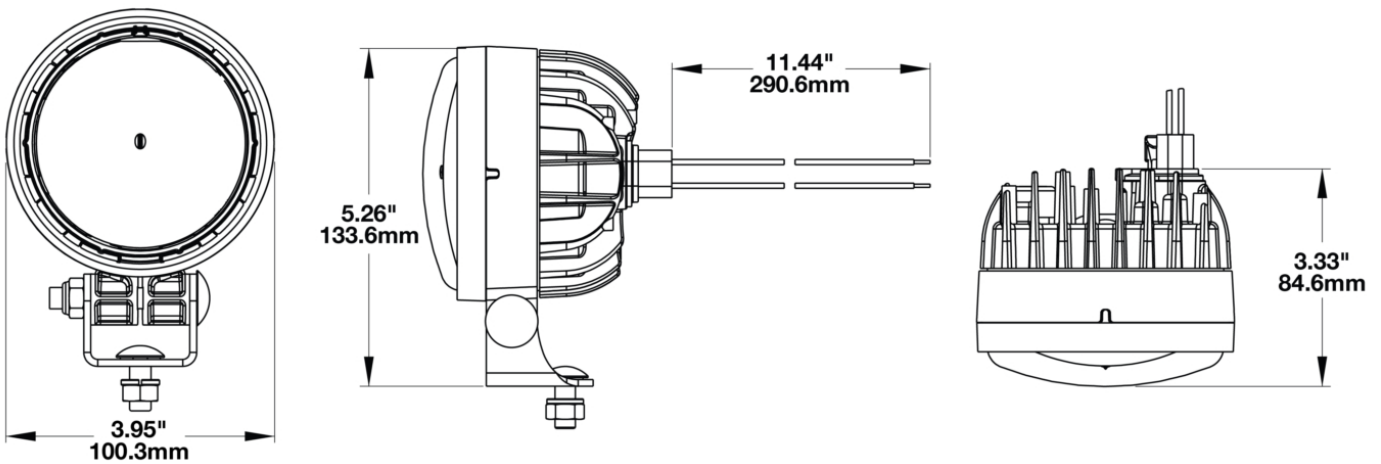

Bi-LED Headlight - Model 97

PRODUCT INFORMATION

Description	97 - SINGLE PEDESTAL MOUNT KIT
Product Weight	0.33 lbs / 0.15 kgs
Shipping Weight	0.31 lbs / 0.14 kgs

PRODUCT DIMENSIONS

Print date: 2019-12-15

© 2019 J.W. Speaker Corporation • Germantown, WI U.S.A.
www.jwspeaker.com • speaker@jwspeaker.com • 262.251.6660

ACCESSORIES

Part Number
8001511
3-Point Mount for
3mm Mounting Frame

Part Number
8001471
90mm Light 3-Point
Mount for 3mm
Mounting Frame

Part Number
8001601
Pedestal Mounting
Bracket for Model 93
Single Lamp