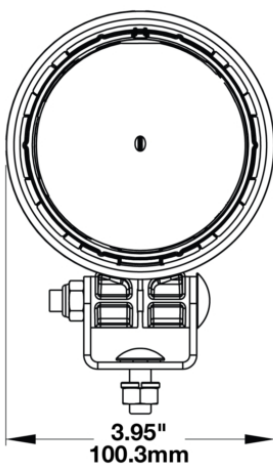

Single Pedestal Mount Kit

PRODUCT INFORMATION

Description	Single Pedestal Mount Kit
Product Weight	0.33 lbs / 0.15 kgs
Shipping Weight	0.31 lbs / 0.14 kgs

PRODUCT DIMENSIONS

Print date: 2026-05-29

© 2026 J.W. Speaker Corporation • Germantown, WI U.S.A.
www.jwspeaker.com • speaker@jwspeaker.com • 262.251.6660