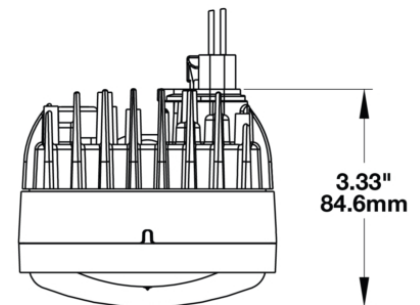

Single Pedestal Mount Kit

PRODUCT INFORMATION

Description	Single Pedestal Mount Kit
Product Weight	0.33 lbs / 0.15 kgs
Shipping Weight	0.31 lbs / 0.14 kgs

PRODUCT DIMENSIONS

Print date: 2026-05-29

© 2026 J.W. Speaker Corporation • Germantown, WI U.S.A.
www.jwspeaker.com • speaker@jwspeaker.com • 262.251.6660