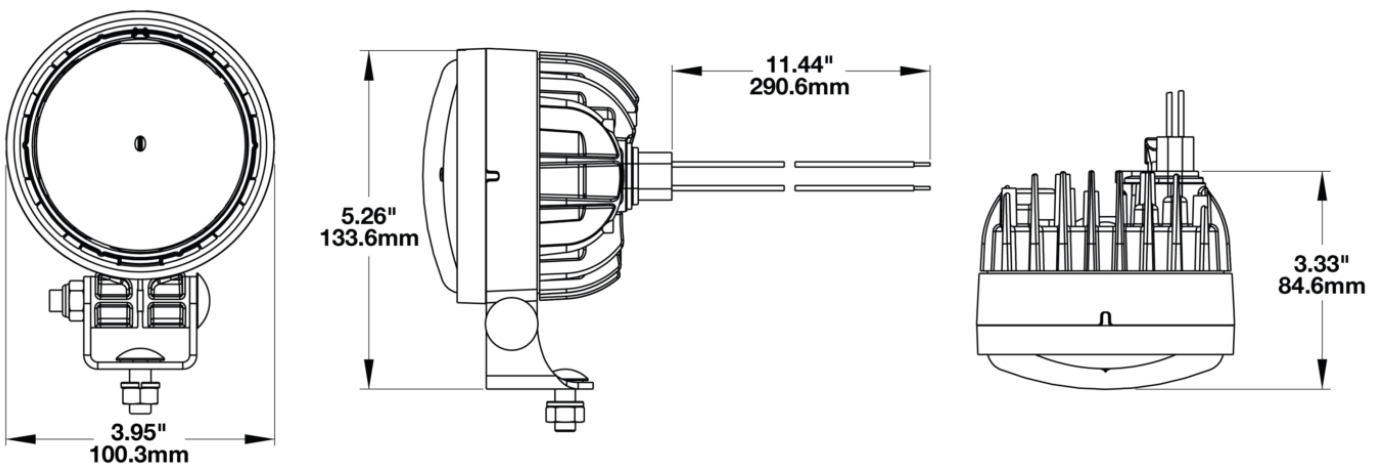

Single Pedestal Mount Kit

PRODUCT INFORMATION

Description	Single Pedestal Mount Kit
Product Weight	0.33 lbs / 0.15 kgs
Shipping Weight	0.31 lbs / 0.14 kgs

PRODUCT DIMENSIONS

Print date: 2024-02-23

© 2024 J.W. Speaker Corporation • Germantown, WI U.S.A.
www.jwspeaker.com • speaker@jwspeaker.com • 262.251.6660