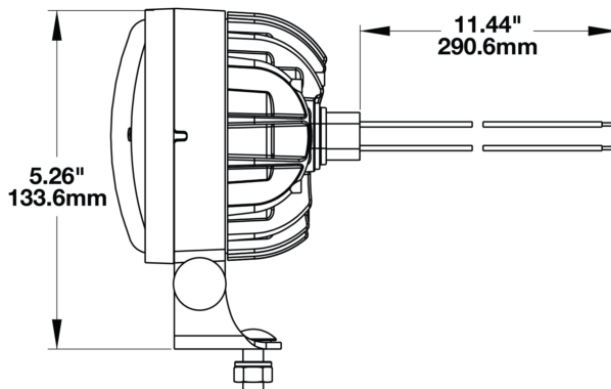

Single Pedestal Mount Kit

PRODUCT INFORMATION

Description	Single Pedestal Mount Kit
Product Weight	0.33 lbs / 0.15 kgs
Shipping Weight	0.31 lbs / 0.14 kgs

PRODUCT DIMENSIONS

Print date: 2026-05-29

© 2026 J.W. Speaker Corporation • Germantown, WI U.S.A.
www.jwspeaker.com • speaker@jwspeaker.com • 262.251.6660