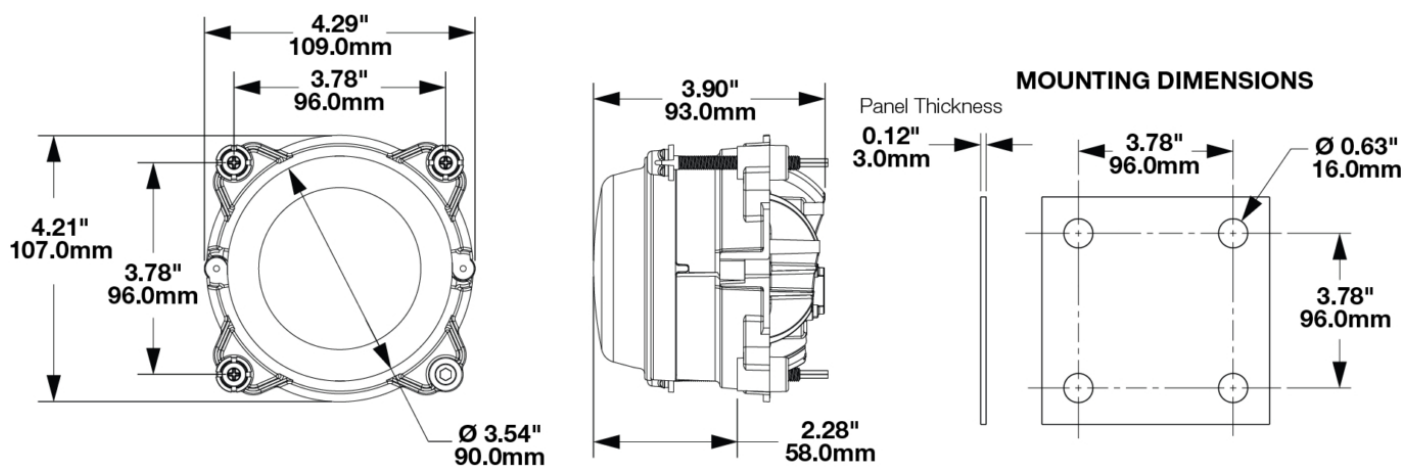

3-Point Mount for 3mm Mounting Frame

PRODUCT INFORMATION

Description	3-Point Mount for 3mm Mounting Frame
Product Weight	0.25 lbs / 0.11 kgs
Shipping Weight	0.31 lbs / 0.14 kgs

PRODUCT DIMENSIONS

Print date: 2026-06-02