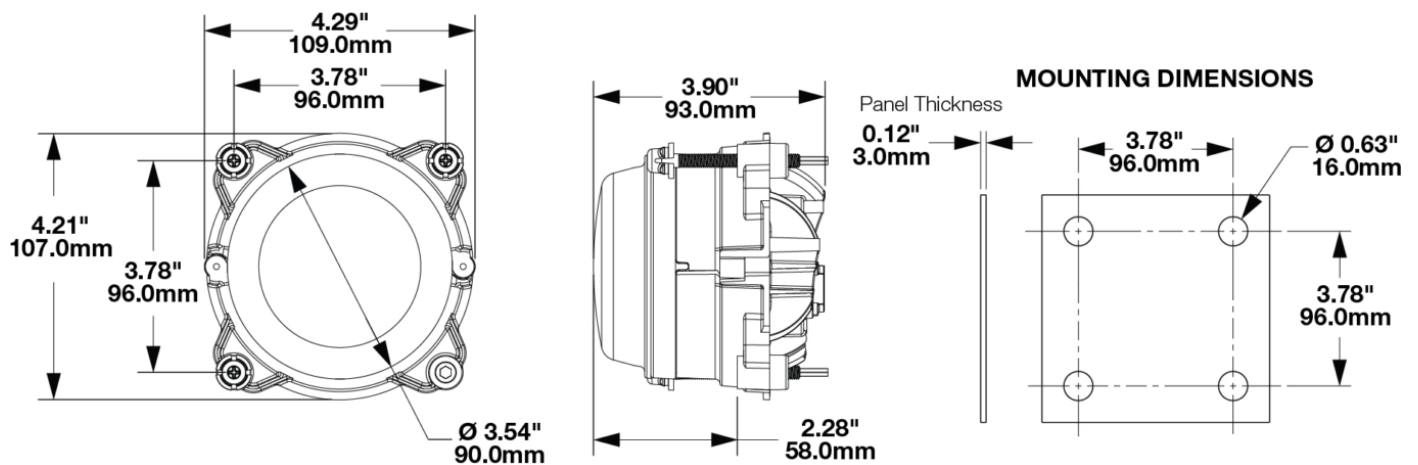

3-Point Mount for 3mm Mounting Frame

PRODUCT INFORMATION

Description	3-Point Mount for 3mm Mounting Frame
Product Weight	0.25 lbs / 0.11 kgs
Shipping Weight	0.31 lbs / 0.14 kgs

PRODUCT DIMENSIONS

Print date: 2026-06-23