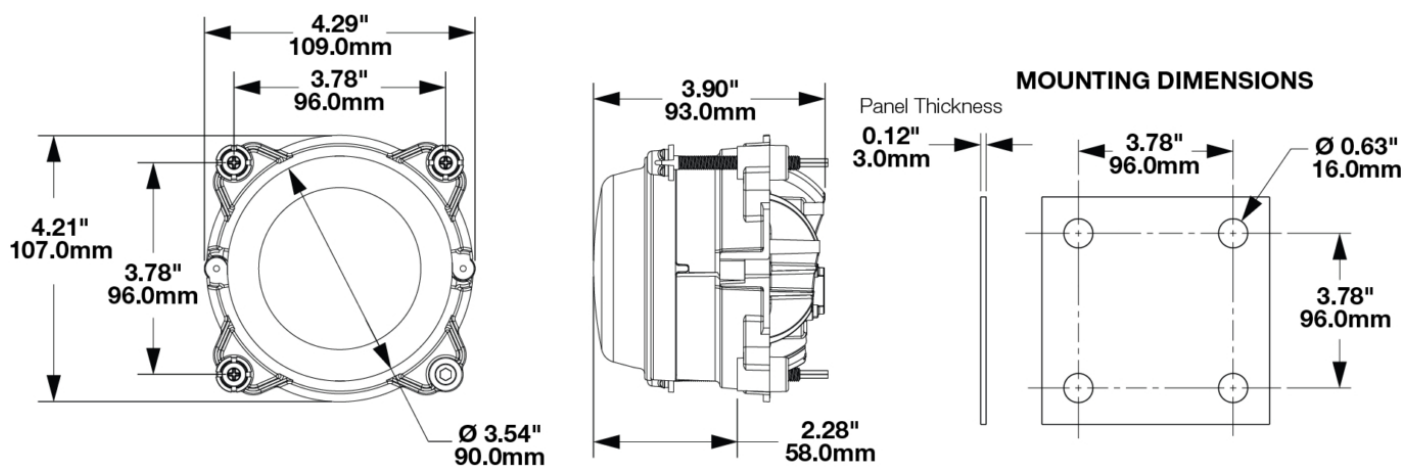

3-Point Mount for 3mm Mounting Frame

PRODUCT INFORMATION

Description	3-Point Mount for 3mm Mounting Frame
Product Weight	0.25 lbs / 0.11 kgs
Shipping Weight	0.31 lbs / 0.14 kgs

PRODUCT DIMENSIONS

Print date: 2026-05-13