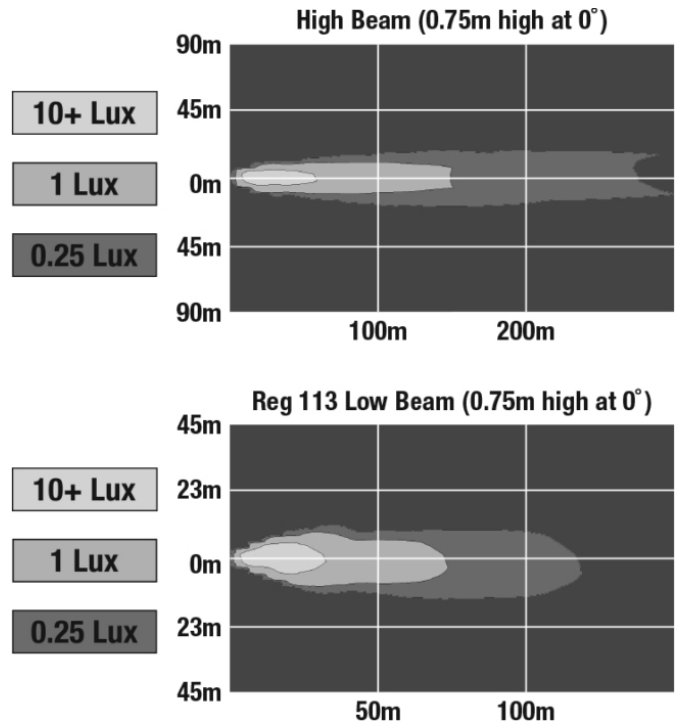

Bi-LED Headlight - Model 97

PRODUCT INFORMATION

Description	12-24V DOT/ECE Reg 113 High & Low Beam Headlights - 2 Light Kit
Height	134.00 mm / 5.28 in
Width	100.00 mm / 3.94 in
Depth	85.00 mm / 3.35 in
Shape	Round
Outer Lens Material	Polycarbonate
Outer Lens Color	Clear
Housing Material	Aluminum
Housing Color	Black
Bezel Color	Black
Mounting Hardware Description	U-Bracket
Mounting Type	Pedestal
Minimum Operating Temperature	-40 °C / -40 °F
Maximum Operating Temperature	65 °C / 149 °F
Connector or Wiring	Deutsch DT04-4P
Mating Connector	Deutsch DT06-4S

Bi-LED Headlight - Model 97

ELECTRICAL SPECIFICATIONS

Input Voltage	12-24V DC
Operating Voltage	10-32V DC
Transient Spike Protection	150V Peak @ 1 HZ-100 Pulses
Black Wire	Ground
Yellow Wire	Low Beam
White Wire	High Beam
Red Wire	Front Position
Current Draw	1.5A @ 12V DC (Low Beam) 1.8A @ 12V DC (High Beam) 0.1A @ 12V DC (Front Position) 0.8A @ 24V DC (Low Beam) 1.0A @ 24V DC (High Beam) 0.06A @ 24V DC (Front Position)

REGULATORY STANDARDS COMPLIANCE

Buy America Standards	ECE Reg 10
ECE Reg 113	ECE Reg 50
Eco Friendly	FMVSS 108 Table XX
IEC IP69K	Tested to ECE Reg. 10 (Radiated Emissions only)

Print date: 2018-08-17

© 2018 J.W. Speaker Corporation • Germantown, WI U.S.A.
www.jwspeaker.com • speaker@jwspeaker.com • 262.251.6660

J.W. SPEAKER
Engineered. Lighting. Solutions.

Bi-LED Headlight - Model 97

PHOTOMETRIC SPECIFICATIONS

Raw Lumen Output	1800 (High Beam); 1,600 (Low Beam)
Effective Lumen Output	497 (High Beam); 321 (Low Beam)
Candela Output	41,800 (High Beam); 14,600 (Low Beam)
Nominal LED Color Temperature	5000 K
Beam Pattern(s)	Forward Lighting - High Beam (DOT/ECE) Forward Lighting - Low Beam (DOT/ECE) Signalization - Front Position