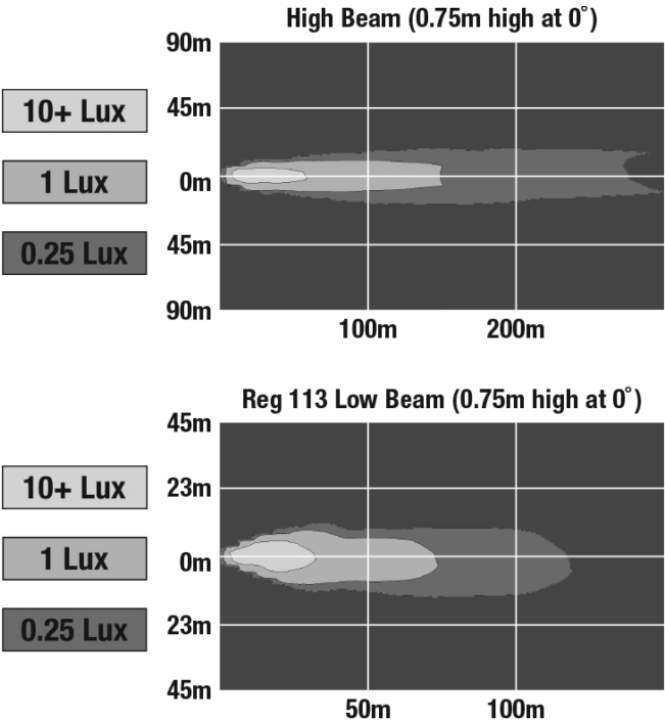

Bi-LED Headlight - Model 97

PRODUCT INFORMATION

Description	12-24V DOT/ECE High & Low Beam Headlight (Reg 113)
Height	134.00 mm / 5.28 in
Width	100.00 mm / 3.94 in
Depth	85.00 mm / 3.35 in
Shape	Round
Outer Lens Material	Polycarbonate
Outer Lens Color	Clear
Housing Material	Aluminum
Housing Color	Black
Bezel Color	Black
Mounting Hardware Description	U-Bracket
Mounting Type	Pedestal
Minimum Operating Temperature	-40 °C / -40 °F
Maximum Operating Temperature	65 °C / 149 °F
Connector or Wiring	Deutsch DT04-4P
Mating Connector	Deutsch DT06-4S
Product Weight	1.85 lbs / 0.84 kgs
Shipping Weight	1.85 lbs / 0.84 kgs

PRODUCT DIMENSIONS

ELECTRICAL SPECIFICATIONS

Input Voltage	12-24V DC
Operating Voltage	10-32V DC
Transient Spike Protection	150V Peak @ 1 HZ-100 Pulses
Black Wire	Ground
Yellow Wire	Low Beam
White Wire	High Beam
Red Wire	Front Position
Current Draw	1.5A @ 12V DC (Low Beam) 1.8A @ 12V DC (High Beam) 0.1A @ 12V DC (Front Position) 0.8A @ 24V DC (Low Beam) 1.0A @ 24V DC (High Beam) 0.06A @ 24V DC (Front Position)

Print date: 2018-11-20

© 2018 J.W. Speaker Corporation • Germantown, WI U.S.A.
www.jwspeaker.com • speaker@jwspeaker.com • 262.251.6660

Bi-LED Headlight - Model 97

REGULATORY STANDARDS COMPLIANCE

Buy America Standards	ECE Reg 10
ECE Reg 113	ECE Reg 50
Eco Friendly	FMVSS 108 Table XX
IEC IP67	IEC IP69K
Tested to ECE Reg. 10 (Radiated Emissions only)	

PHOTOMETRIC SPECIFICATIONS

Raw Lumen Output	1,800 (High Beam); 1,600 (Low Beam)
Effective Lumen Output	497 (High Beam); 321 (Low Beam)
Candela Output	41,800 (High Beam); 14,600 (Low Beam)
Nominal LED Color Temperature	5000 K
Beam Pattern(s)	Forward Lighting - High Beam (DOT/ECE) Forward Lighting - Low Beam (DOT/ECE) Signalization - Front Position