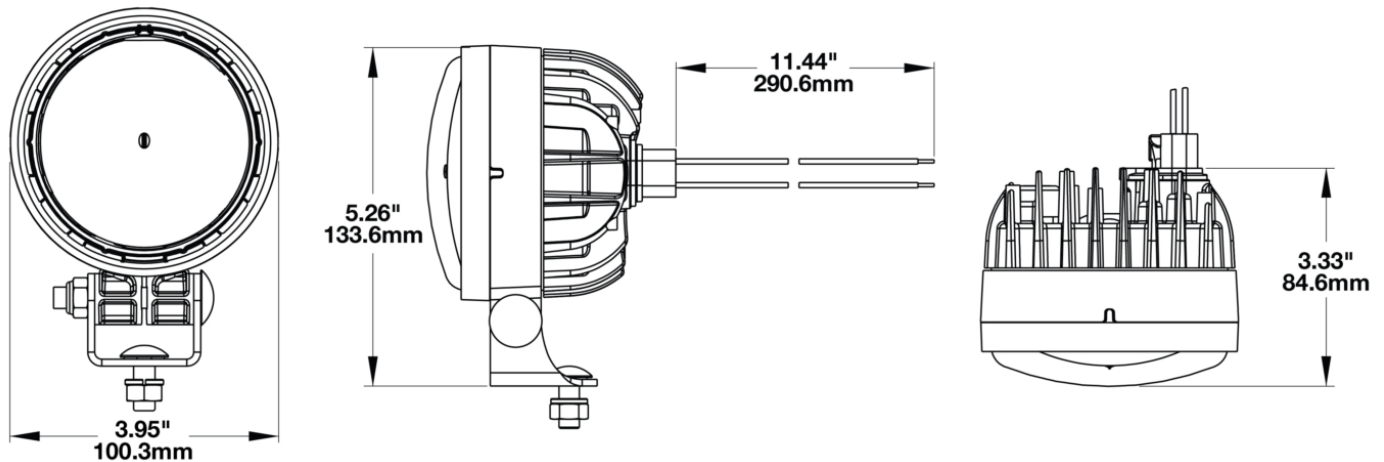

Bi-LED Headlight - Model 97

PRODUCT INFORMATION

Description	12-24V DOT/ECE High & Low Beam Headlight (Reg 113)
Height	134.00 mm / 5.28 in
Width	100.00 mm / 3.94 in
Depth	85.00 mm / 3.35 in
Shape	Round
Outer Lens Material	Polycarbonate
Outer Lens Color	Clear
Housing Material	Aluminum
Housing Color	Black
Bezel Color	Black
Mounting Hardware Description	U-Bracket
Mounting Type	Pedestal
Minimum Operating Temperature	-40 °C / -40 °F
Maximum Operating Temperature	65 °C / 149 °F
Connector or Wiring	Deutsch DT04-4P
Mating Connector	Deutsch DT06-4S
Product Weight	1.85 lbs / 0.84 kgs
Shipping Weight	1.85 lbs / 0.84 kgs

PRODUCT DIMENSIONS

ELECTRICAL SPECIFICATIONS

Input Voltage	12-24V DC
Operating Voltage	10-32V DC
Transient Spike Protection	150V Peak @ 1 HZ-100 Pulses
Black Wire	Ground
Yellow Wire	Low Beam
White Wire	High Beam
Red Wire	Front Position
Current Draw	1.5A @ 12V DC (Low Beam) 1.8A @ 12V DC (High Beam) 0.1A @ 12V DC (Front Position) 0.8A @ 24V DC (Low Beam) 1.0A @ 24V DC (High Beam) 0.06A @ 24V DC (Front Position)

PHOTOMETRIC SPECIFICATIONS

Raw Lumen Output	1,800 (High Beam); 1,600 (Low Beam)
Effective Lumen Output	497 (High Beam); 321 (Low Beam)
Candela Output	41,800 (High Beam); 14,600 (Low Beam)
Nominal LED Color Temperature	5000 K
Beam Pattern(s)	Forward Lighting - High Beam (DOT/ECE) Forward Lighting - Low Beam (DOT/ECE) Signalization - Front Position