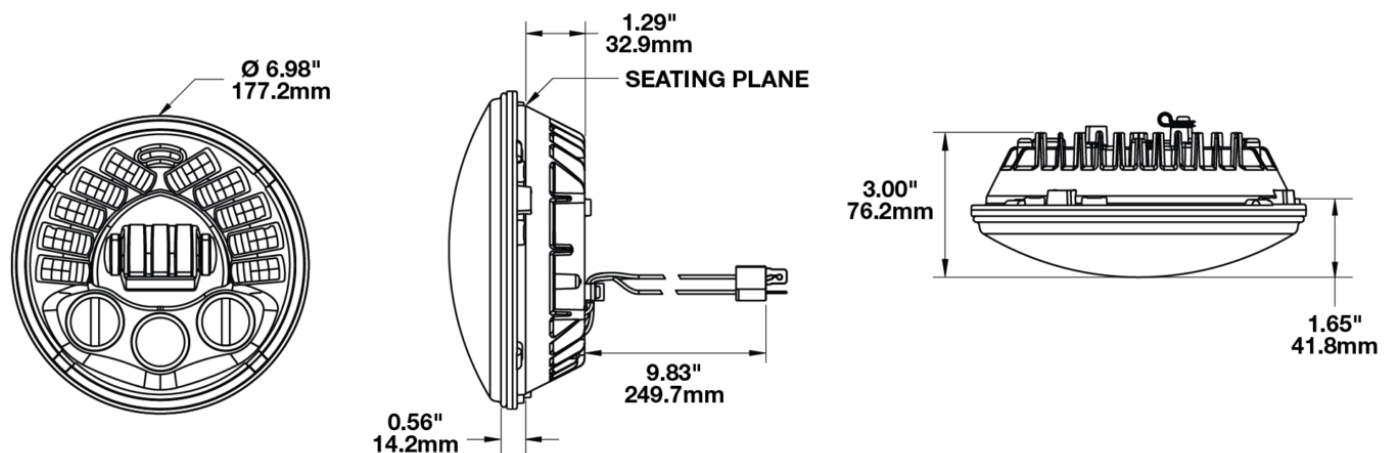

PRODUCT DIMENSIONS

Print date: 2024-02-29

© 2024 J.W. Speaker Corporation • Germantown, WI U.S.A.
www.jwspeaker.com • speaker@jwspeaker.com • 262.251.6660

J.W. SPEAKER
Engineered. Lighting. Solutions.