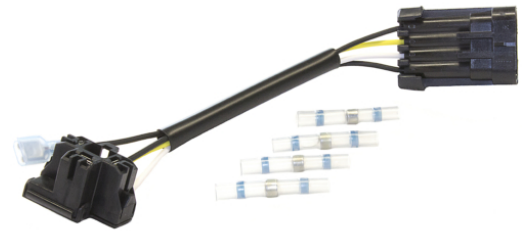

# Wire Harness for 7" Motorcycle Headlights

## PRODUCT INFORMATION

<b>Description</b>	Wire Harness for 7" Motorcycle Headlights
<b>Mounting Hardware Description</b>	(x4) Solder Butt Connectors
<b>Connector or Wiring</b>	Packard Wire Adapter
<b>Mating Connector</b>	H4
<b>Shipping Weight</b>	5.00 lbs / 2.27 kgs

## ADDITIONAL INFORMATION

---

**This wire adapter is intended to be used on 2014 and newer Harley Davidson® touring bikes.**

This is wire harness that includes an H4 to Packard wire adapter, as well as 4 sealed solder butt connectors, depending on your bike's configuration.