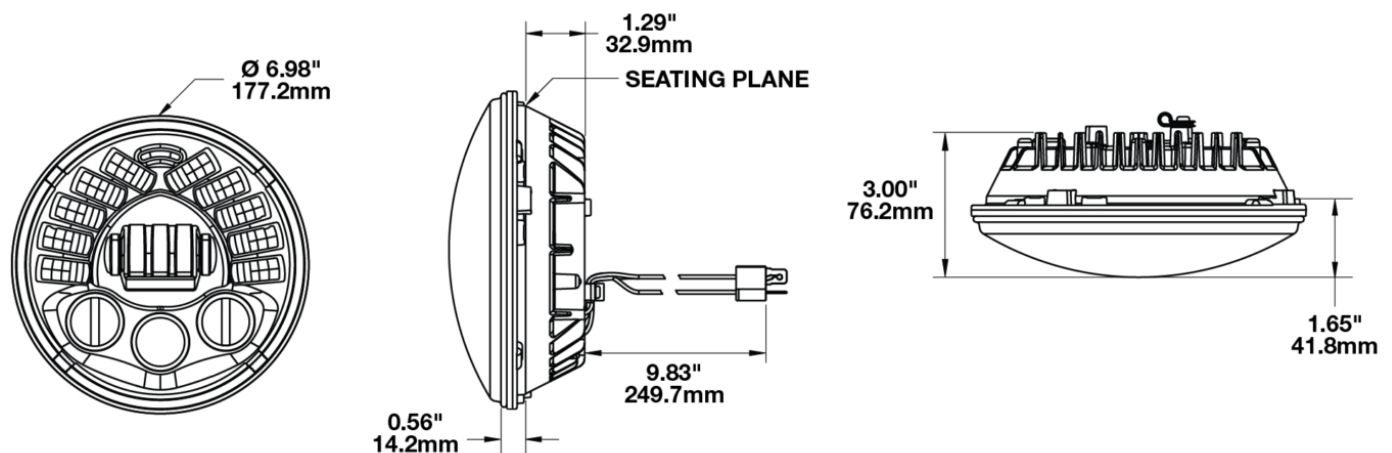

PRODUCT DIMENSIONS

Print date: 2026-05-13

© 2026 J.W. Speaker Corporation • Germantown, WI U.S.A.
www.jwspeaker.com • speaker@jwspeaker.com • 262.251.6660