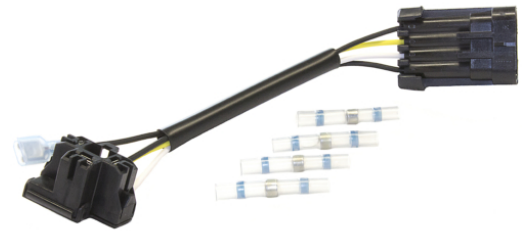

# Wire Harness H4 for 7" Round (PAR56) Headlights

## PRODUCT INFORMATION

<b>Description</b>	Wire Harness H4 for 7" Round (PAR56) Headlights
<b>Mounting Hardware Description</b>	(x4) Solder Butt Connectors
<b>Connector or Wiring</b>	Packard Wire Adapter
<b>Mating Connector</b>	H4
<b>Shipping Weight</b>	5.00 lbs / 2.27 kgs

## ADDITIONAL INFORMATION

---

**This wire adapter is intended to be used on 2014 and newer Harley Davidson® touring bikes.**

This is wire harness that includes an H4 to Packard wire adapter, as well as 4 sealed solder butt connectors, depending on your bike's configuration.