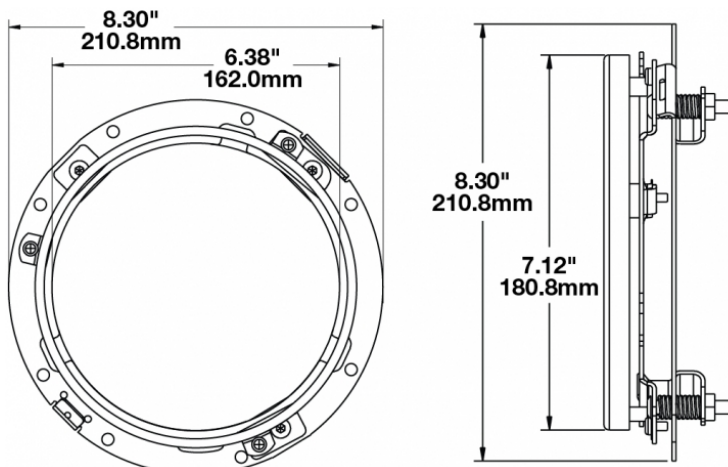

Mounting Ring Kit for 7" Round (PAR56) Headlights

PRODUCT INFORMATION

Description	Mounting Ring Kit for 7" Round (PAR56) Headlights
Height	210.82 mm / 8.3 in
Width	210.82 mm / 8.3 in
Product Weight	0.90 lbs / 0.41 kgs
Shipping Weight	1.25 lbs / 0.57 kgs

PRODUCT DIMENSIONS

Print date: 2026-04-23

© 2026 J.W. Speaker Corporation • Germantown, WI U.S.A.
www.jwspeaker.com • speaker@jwspeaker.com • 262.251.6660

Mounting Ring Kit for 7" Round (PAR56) Headlights