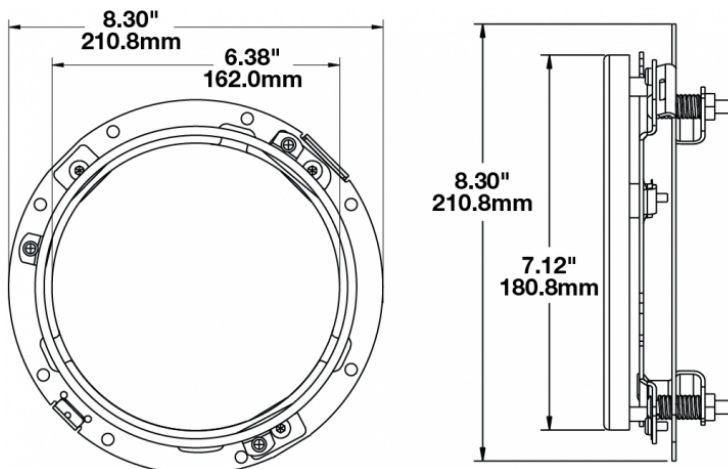

Mounting Ring Kit for 7" Round (PAR56) Headlights

PRODUCT INFORMATION

Description	Mounting Ring Kit for 7" Round (PAR56) Headlights
Height	210.82 mm / 8.3 in
Width	210.82 mm / 8.3 in
Product Weight	0.20 lbs / 0.09 kgs
Shipping Weight	0.71 lbs / 0.32 kgs

PRODUCT DIMENSIONS

Print date: 2018-07-22

© 2018 J.W. Speaker Corporation • Germantown, WI U.S.A.
www.jwspeaker.com • speaker@jwspeaker.com • 262.251.6660

Mounting Ring Kit for 7" Round (PAR56) Headlights

SUITS THESE PRODUCTS

7" Round Headlights

Adaptive LED
Headlights - Model
8790 Adaptive 2

NON-ADAPTIVE

7" Round Headlights

Motorcycle LED
Headlights - Model
8790

7" Round High Beam Only Auxiliary Driving Light