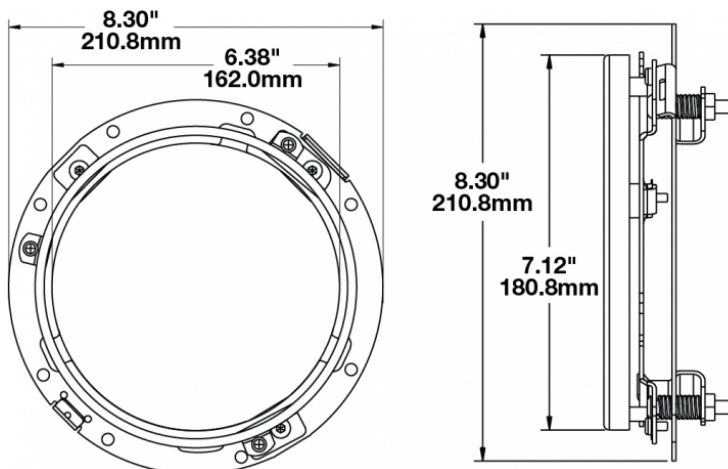

Mounting Ring Kit for 7" Round (PAR56) Headlights

PRODUCT INFORMATION

Description	Mounting Ring Kit for 7" Round (PAR56) Headlights
Height	210.82 mm / 8.3 in
Width	210.82 mm / 8.3 in
Product Weight	0.90 lbs / 0.41 kgs
Shipping Weight	1.25 lbs / 0.57 kgs

PRODUCT DIMENSIONS

Print date: 2026-07-10

© 2026 J.W. Speaker Corporation • Germantown, WI U.S.A.
www.jwspeaker.com • speaker@jwspeaker.com • 262.251.6660

Mounting Ring Kit for 7" Round (PAR56) Headlights