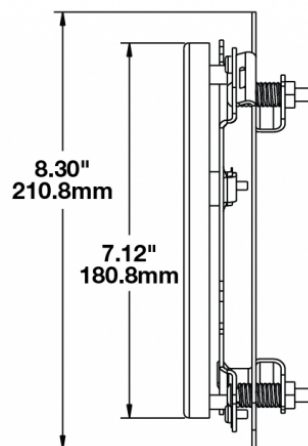

Mounting Ring Kit for 7" Round (PAR56) Headlights

PRODUCT INFORMATION

Description	Mounting Ring Kit for 7" Round (PAR56) Headlights
Height	210.82 mm / 8.3 in
Width	210.82 mm / 8.3 in
Product Weight	0.00 lbs / 0 kgs
Shipping Weight	0.71 lbs / 0.32 kgs

PRODUCT DIMENSIONS

Print date: 2019-02-17

© 2019 J.W. Speaker Corporation • Germantown, WI U.S.A.
www.jwspeaker.com • speaker@jwspeaker.com • 262.251.6660

Mounting Ring Kit for 7" Round (PAR56) Headlights