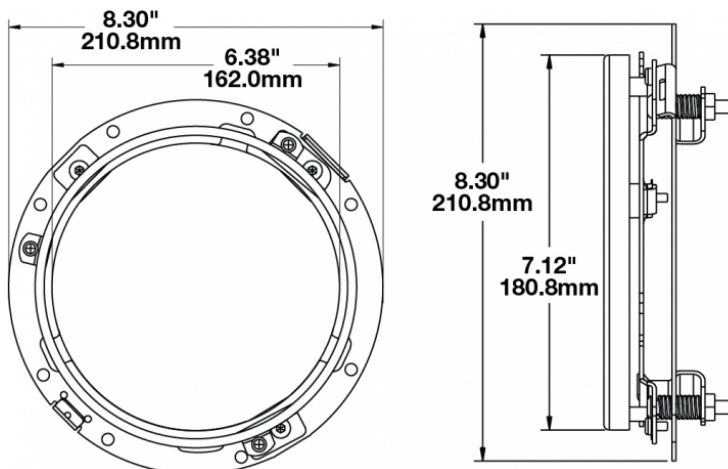

Mounting Ring Kit for 7" Round (PAR56) Headlights

PRODUCT INFORMATION

Description	Mounting Ring Kit for 7" Round (PAR56) Headlights
Height	210.82 mm / 8.3 in
Width	210.82 mm / 8.3 in
Product Weight	0.90 lbs / 0.41 kgs
Shipping Weight	1.25 lbs / 0.57 kgs

PRODUCT DIMENSIONS

Print date: 2026-04-30

© 2026 J.W. Speaker Corporation • Germantown, WI U.S.A.
www.jwspeaker.com • speaker@jwspeaker.com • 262.251.6660

Mounting Ring Kit for 7" Round (PAR56) Headlights