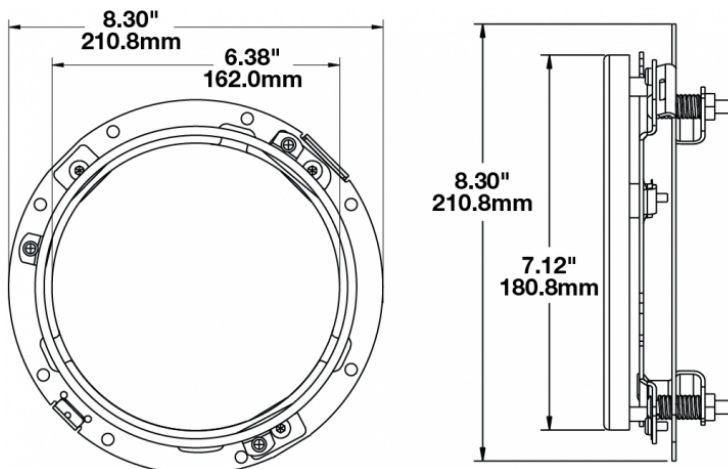

Mounting Ring Kit for 7" Round (PAR56) Headlights

PRODUCT INFORMATION

Description	Mounting Ring Kit for 7" Round (PAR56) Headlights
Height	210.82 mm / 8.3 in
Width	210.82 mm / 8.3 in
Product Weight	0.00 lbs / 0 kgs
Shipping Weight	0.71 lbs / 0.32 kgs

PRODUCT DIMENSIONS

Print date: 2020-07-14

© 2020 J.W. Speaker Corporation • Germantown, WI U.S.A.
www.jwspeaker.com • speaker@jwspeaker.com • 262.251.6660

Mounting Ring Kit for 7" Round (PAR56) Headlights