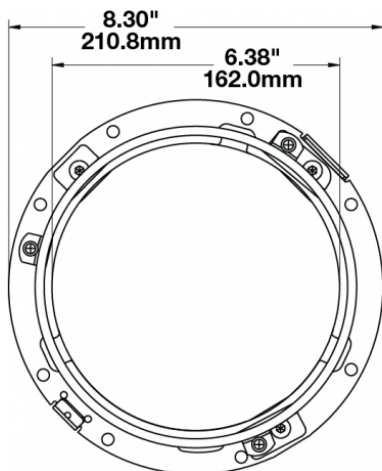

Mounting Ring Kit for 7" Round (PAR56) Headlights

PRODUCT INFORMATION

Description	Mounting Ring Kit for 7" Round (PAR56) Headlights
Height	210.82 mm / 8.3 in
Width	210.82 mm / 8.3 in
Product Weight	0.00 lbs / 0 kgs
Shipping Weight	0.71 lbs / 0.32 kgs

PRODUCT DIMENSIONS

Print date: 2019-02-17

© 2019 J.W. Speaker Corporation • Germantown, WI U.S.A.
www.jwspeaker.com • speaker@jwspeaker.com • 262.251.6660

Mounting Ring Kit for 7" Round (PAR56) Headlights