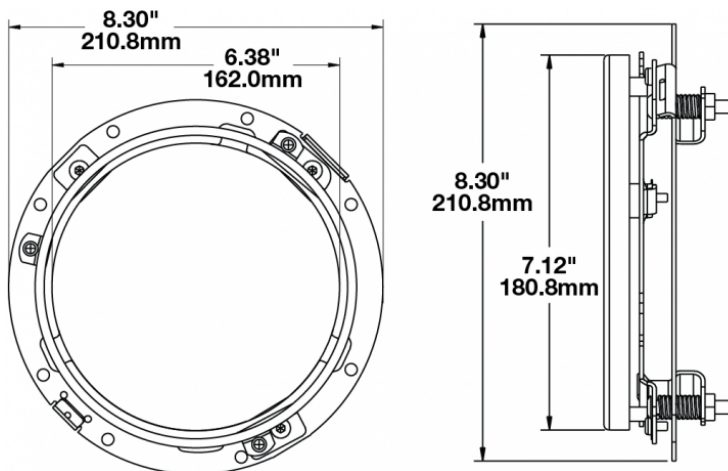

PRODUCT DIMENSIONS

Print date: 2018-06-19

© 2018 J.W. Speaker Corporation • Germantown, WI U.S.A.
www.jwspeaker.com • speaker@jwspeaker.com • 262.251.6660