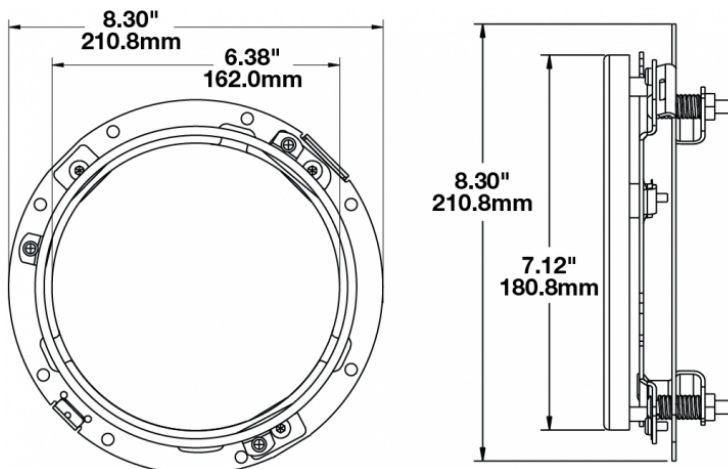

Mounting Ring Kit for 7" Round (PAR56) Headlights

PRODUCT INFORMATION

Description	Mounting Ring Kit for 7" Round (PAR56) Headlights
Height	210.82 mm / 8.3 in
Width	210.82 mm / 8.3 in
Product Weight	0.90 lbs / 0.41 kgs
Shipping Weight	1.25 lbs / 0.57 kgs

PRODUCT DIMENSIONS

Print date: 2024-09-14

© 2024 J.W. Speaker Corporation • Germantown, WI U.S.A.
www.jwspeaker.com • speaker@jwspeaker.com • 262.251.6660

Mounting Ring Kit for 7" Round (PAR56) Headlights