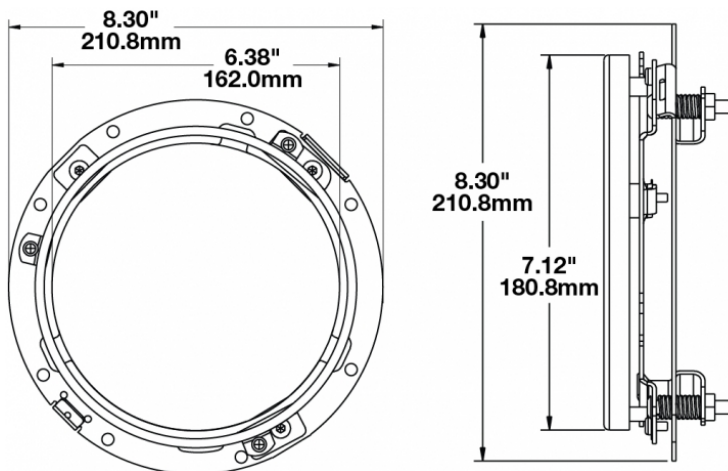

Mounting Ring Kit for 7" Round (PAR56) Headlights

PRODUCT INFORMATION

Description	Mounting Ring Kit for 7" Round (PAR56) Headlights
Height	210.82 mm / 8.3 in
Width	210.82 mm / 8.3 in
Product Weight	0.00 lbs / 0 kgs
Shipping Weight	0.71 lbs / 0.32 kgs

PRODUCT DIMENSIONS

Print date: 2018-10-22

© 2018 J.W. Speaker Corporation • Germantown, WI U.S.A.
www.jwspeaker.com • speaker@jwspeaker.com • 262.251.6660

Mounting Ring Kit for 7" Round (PAR56) Headlights