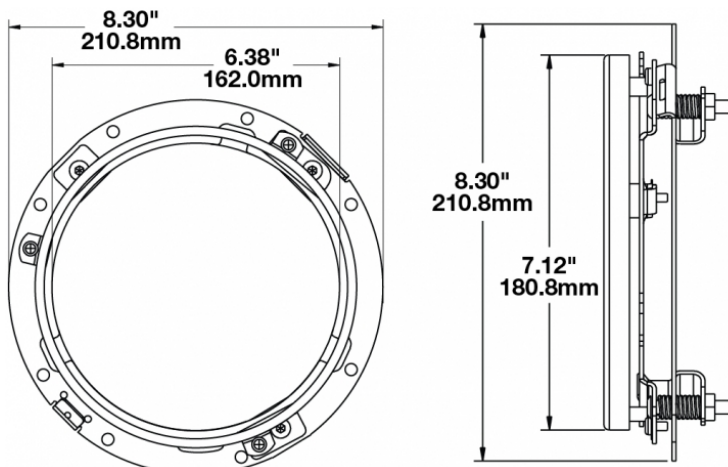

Mounting Ring Kit for 7" Round (PAR56) Headlights

PRODUCT INFORMATION

Description	Mounting Ring Kit for 7" Round (PAR56) Headlights
Height	210.82 mm / 8.3 in
Width	210.82 mm / 8.3 in
Product Weight	0.90 lbs / 0.41 kgs
Shipping Weight	1.25 lbs / 0.57 kgs

PRODUCT DIMENSIONS

Print date: 2026-06-10

© 2026 J.W. Speaker Corporation • Germantown, WI U.S.A.
www.jwspeaker.com • speaker@jwspeaker.com • 262.251.6660

Mounting Ring Kit for 7" Round (PAR56) Headlights