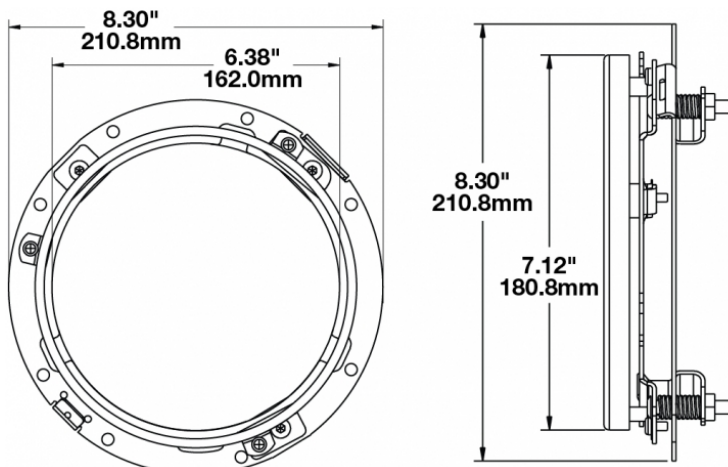

Mounting Ring Kit for 7" Round (PAR56) Headlights

PRODUCT INFORMATION

Description	Mounting Ring Kit for 7" Round (PAR56) Headlights
Height	210.82 mm / 8.3 in
Width	210.82 mm / 8.3 in
Product Weight	0.90 lbs / 0.41 kgs
Shipping Weight	1.25 lbs / 0.57 kgs

PRODUCT DIMENSIONS

Print date: 2026-05-21

© 2026 J.W. Speaker Corporation • Germantown, WI U.S.A.
www.jwspeaker.com • speaker@jwspeaker.com • 262.251.6660

Mounting Ring Kit for 7" Round (PAR56) Headlights