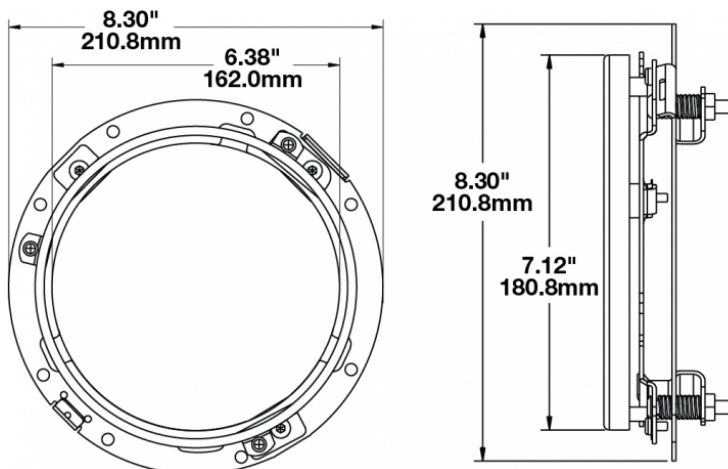

Mounting Ring Kit for 7" Round (PAR56) Headlights

PRODUCT INFORMATION

Description	Mounting Ring Kit for 7" Round (PAR56) Headlights
Height	210.82 mm / 8.3 in
Width	210.82 mm / 8.3 in
Product Weight	0.90 lbs / 0.41 kgs
Shipping Weight	1.25 lbs / 0.57 kgs

PRODUCT DIMENSIONS

Print date: 2026-04-10

© 2026 J.W. Speaker Corporation • Germantown, WI U.S.A.
www.jwspeaker.com • speaker@jwspeaker.com • 262.251.6660

Mounting Ring Kit for 7" Round (PAR56) Headlights