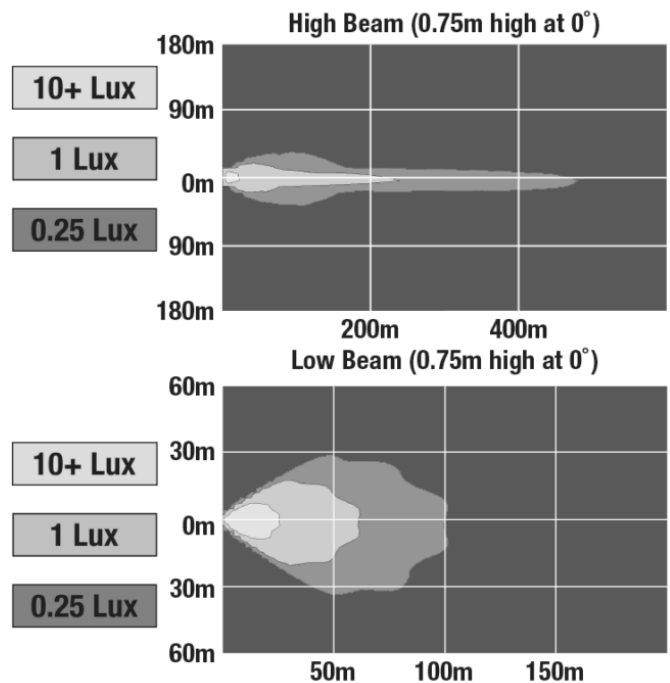

## REGULATORY STANDARDS COMPLIANCE

Buy America Standards  
FMVSS 108 s10.1 (Table XX)

Eco Friendly

## PHOTOMETRIC SPECIFICATIONS

<b>Raw Lumen Output</b>	3,360 (High Beam); 2,240 (Low Beam)
<b>Effective Lumen Output</b>	1,260 (High Beam); 870 (Low Beam)
<b>Candela Output</b>	51,000 (High Beam); 10,000 (Low Beam)
<b>Nominal LED Color Temperature</b>	5000 K
<b>Beam Pattern(s)</b>	Forward Lighting - High Beam (DOT) Forward Lighting - Low Beam (DOT) Signalization - Front Position