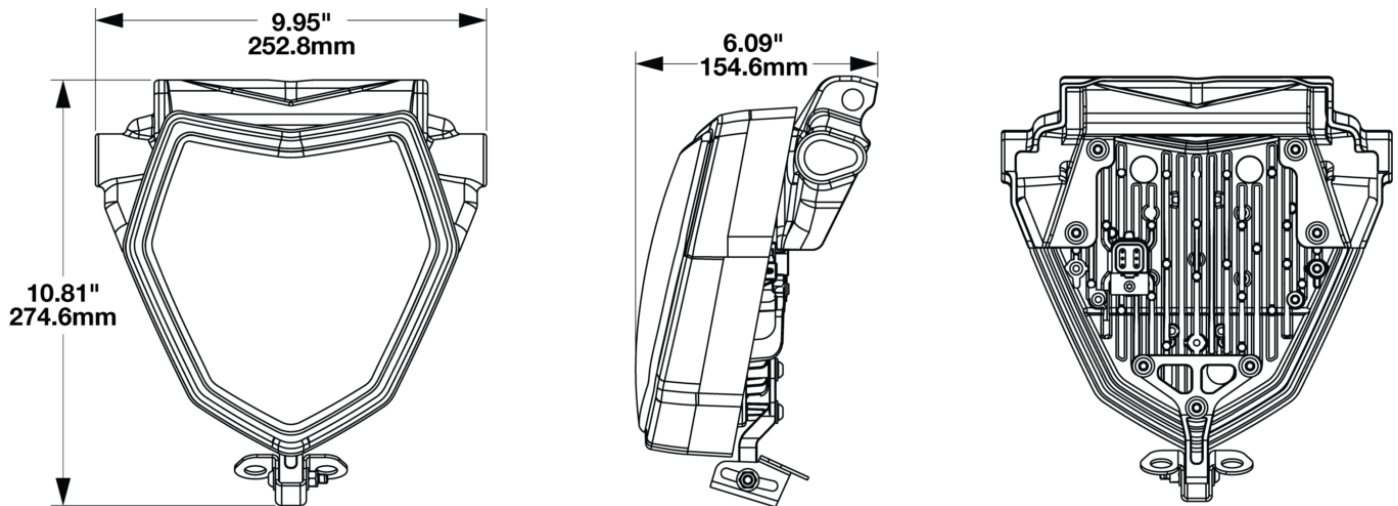

## PRODUCT INFORMATION

<b>Description</b>	12V DOT LED High & Low Beam Adaptive Headlight with Front Position and Yamaha FZ-07 Kit
<b>Height</b>	223.00 mm / 8.78 in
<b>Width</b>	217.00 mm / 8.54 in
<b>Depth</b>	103.00 mm / 4.06 in
<b>Shape</b>	Stylized
<b>Outer Lens Material</b>	Hardcoated Polycarbonate
<b>Outer Lens Color</b>	Clear
<b>Housing Material</b>	Die-Cast Aluminum
<b>Housing Color</b>	Black
<b>Bezel Color</b>	Black
<b>Mounting Hardware Description</b>	(x1) M6-1-Custom Mounting Kit for FZ-07
<b>Minimum Operating Temperature</b>	-40 °C / -40 °F
<b>Maximum Operating Temperature</b>	65 °C / 149 °F
<b>Connector or Wiring</b>	Harness P/N: 3272440 (Fargo CN-03M59 to Deutsch DT06-6S)
<b>Mating Connector</b>	Deutsch DT06-6S

## PRODUCT DIMENSIONS