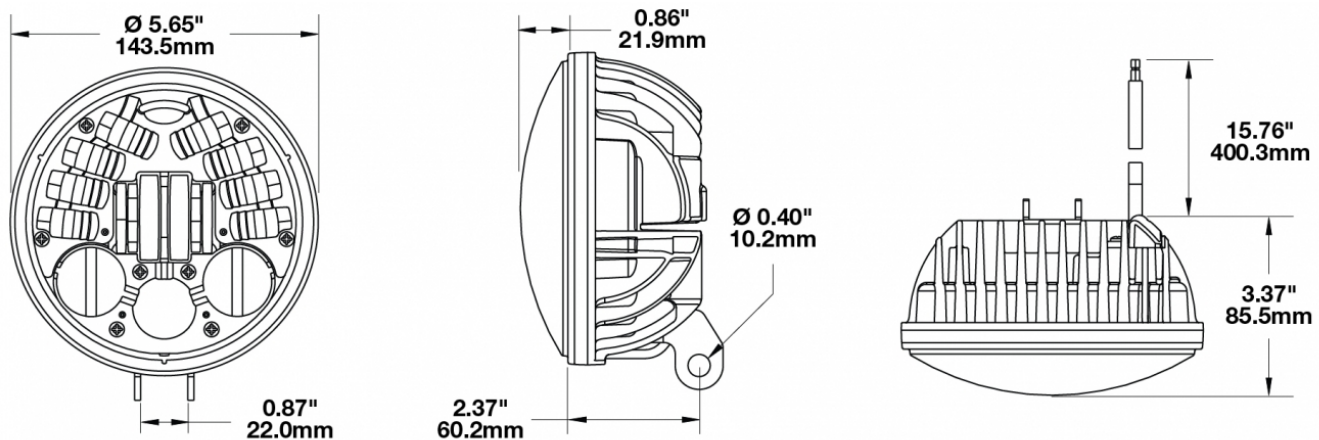

PRODUCT DIMENSIONS

Print date: 2018-05-27

© 2018 J.W. Speaker Corporation • Germantown, WI U.S.A.
www.jwspeaker.com • speaker@jwspeaker.com • 262.251.6660

J.W. SPEAKER
Engineered. Lighting. Solutions.