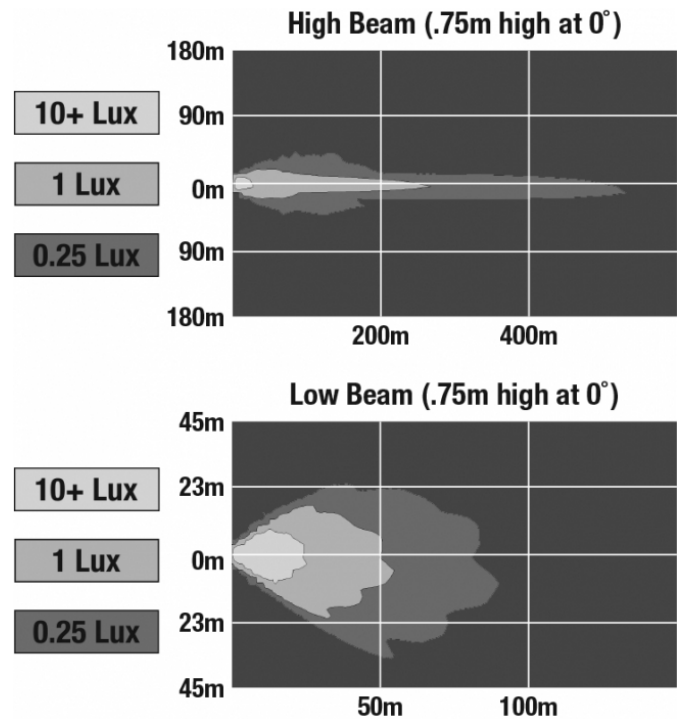

## PRODUCT INFORMATION

|                                      |  |
|--------------------------------------|--|
| <b>Description</b>                   | 12V DOT/ECE LED High & Low Beam Adaptive Headlight with Chrome Inner Bezel |
| <b>Height</b>                        | 143.00 mm / 5.63 in  |
| <b>Width</b>                         | 143.00 mm / 5.63 in  |
| <b>Depth</b>                         | 82.50 mm / 3.25 in   |
| <b>Shape</b>                         | Round  |
| <b>Outer Lens Material</b>           | Polycarbonate  |
| <b>Outer Lens Color</b>              | Clear  |
| <b>Housing Material</b>              | Aluminum   |
| <b>Housing Color</b>                 | Black  |
| <b>Mounting Hardware Description</b> | 450  |
| <b>Retrofits</b>                     | Pedestal 5 3/4" Round Headlights (PAR46)                                   |
| <b>Minimum Operating Temperature</b> | -40 °C / -40 °F  |
| <b>Maximum Operating Temperature</b> | 65 °C / 149 °F   |
| <b>Product Weight</b>                | 2.00 lbs / 0.91 kgs  |
| <b>Shipping Weight</b>               | 2.92 lbs / 1.32 kgs  |

## PHOTOMETRIC SPECIFICATIONS

|                                      |  |
|--------------------------------------|--|
| <b>Raw Lumen Output</b>              | 3,520 (High Beam); 2,120 (Low Beam)                                      |
| <b>Effective Lumen Output</b>        | 1,600 (High Beam); 1020 (Low Beam)                                       |
| <b>Candela Output</b>                | 60,000 (High Beam); 8,300 (Low Beam)                                     |
| <b>Nominal LED Color Temperature</b> | 5000 K   |
| <b>Beam Pattern(s)</b>               | Forward Lighting - High Beam (DOT/ECE)<br>Signalization - Front Position |