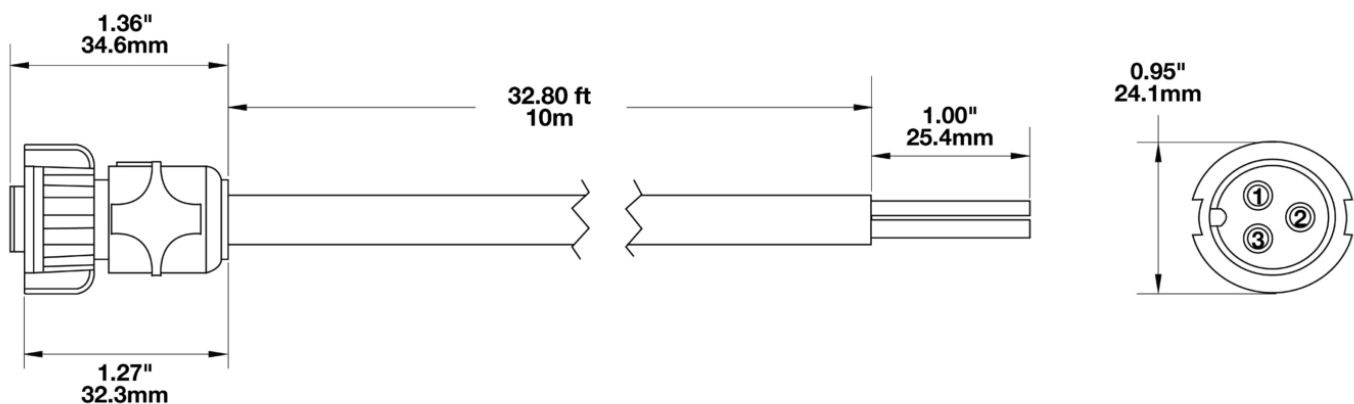

PRODUCT DIMENSIONS

Print date: 2026-05-29

© 2026 J.W. Speaker Corporation • Germantown, WI U.S.A.
www.jwspeaker.com • speaker@jwspeaker.com • 262.251.6660