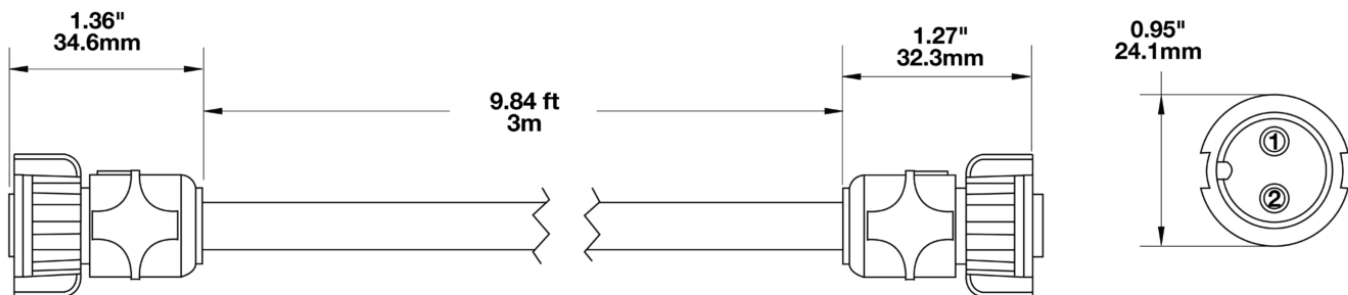

PRODUCT DIMENSIONS

Print date: 2026-04-21

© 2026 J.W. Speaker Corporation • Germantown, WI U.S.A.
www.jwspeaker.com • speaker@jwspeaker.com • 262.251.6660

J.W. SPEAKER
Engineered. Lighting. Solutions.