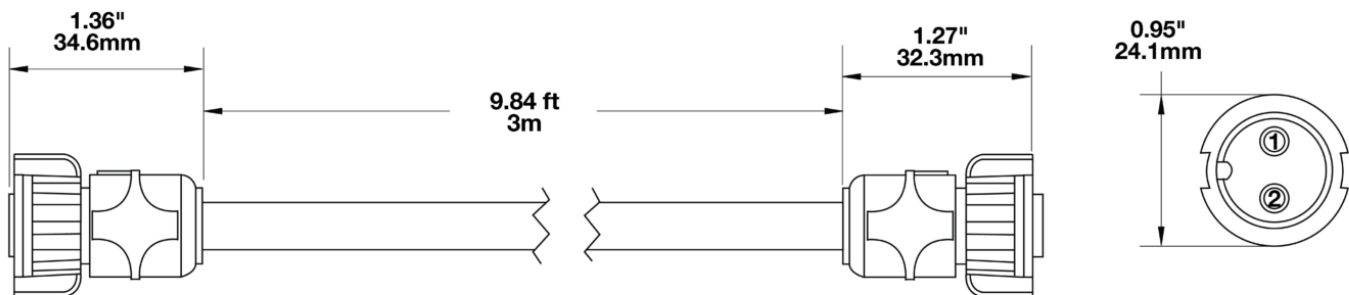

PRODUCT DIMENSIONS

Print date: 2026-06-23

© 2026 J.W. Speaker Corporation • Germantown, WI U.S.A.
www.jwspeaker.com • speaker@jwspeaker.com • 262.251.6660

J.W. SPEAKER
Engineered. Lighting. Solutions.