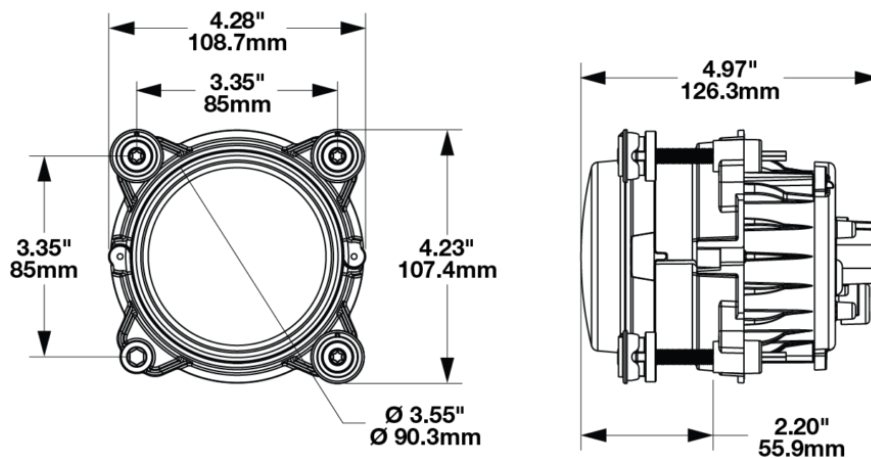

PRODUCT DIMENSIONS

Print date: 2026-05-26

© 2026 J.W. Speaker Corporation • Germantown, WI U.S.A.
www.jwspeaker.com • speaker@jwspeaker.com • 262.251.6660