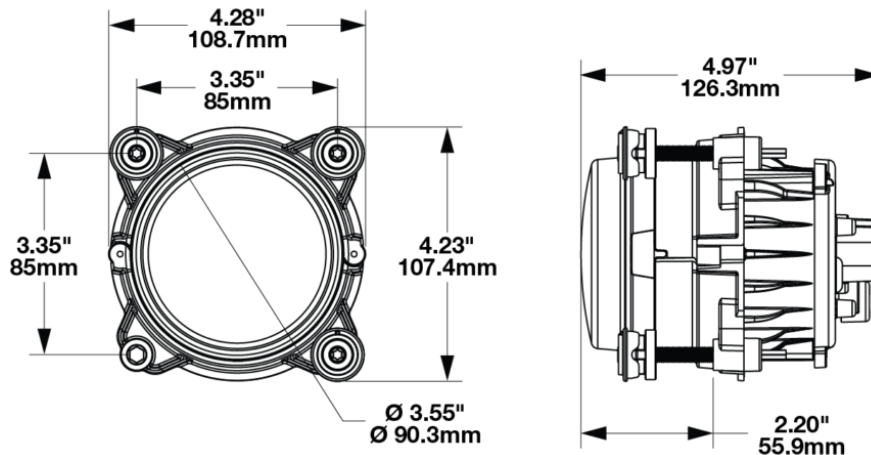

90mm 3-Point Lock Mount for 3mm Mounting Frame

PRODUCT INFORMATION

Description	90mm 3-Point Lock Mount for 3mm Mounting Frame
Product Weight	0.29 lbs / 0.13 kgs
Shipping Weight	0.48 lbs / 0.22 kgs
Additional Information	Kit Includes: (x2) Model 93 Mount (x3) Adjuster Rod, 10mm Ball (x3) 10mm Ball Housing (x3) 10mm Ball Housing Snap (x2) Screw, #4-20

Print date: 2024-11-08

© 2024 J.W. Speaker Corporation • Germantown, WI U.S.A.
www.jwspeaker.com • speaker@jwspeaker.com • 262.251.6660

90mm 3-Point Lock Mount for 3mm Mounting Frame

PRODUCT DIMENSIONS

REGULATORY STANDARDS COMPLIANCE