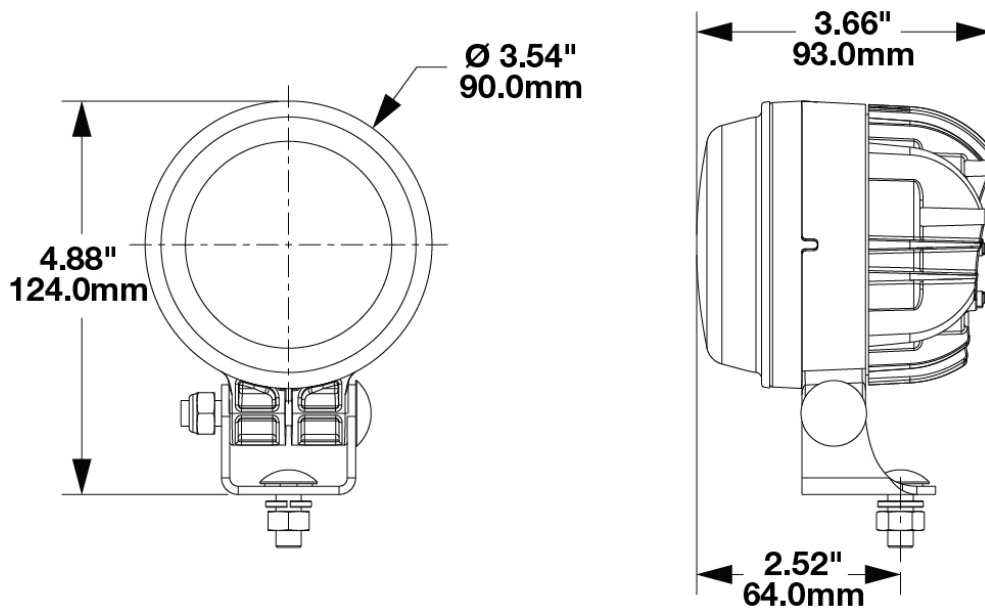

Pedestal Mounting Bracket for Model 93 Single Lamp

PRODUCT INFORMATION

Description	Pedestal Mounting Bracket for Model 93 Single Lamp
Product Weight	0.29 lbs / 0.13 kgs
Shipping Weight	0.31 lbs / 0.14 kgs

Print date: 2026-06-19

© 2026 J.W. Speaker Corporation • Germantown, WI U.S.A.
www.jwspeaker.com • speaker@jwspeaker.com • 262.251.6660

Pedestal Mounting Bracket for Model 93 Single Lamp

PRODUCT DIMENSIONS