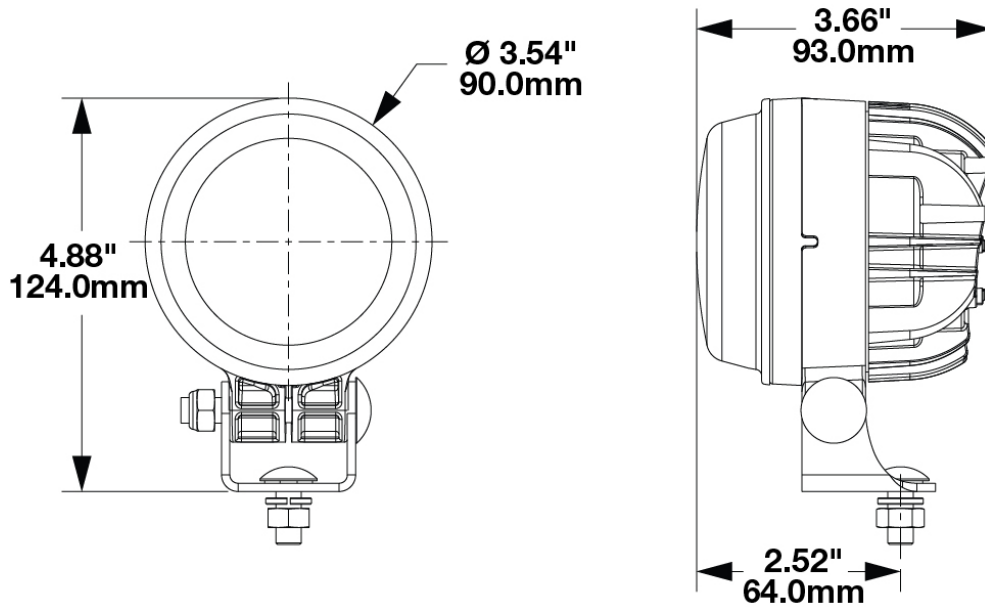

Pedestal Mounting Bracket for Model 93 Single Lamp

PRODUCT DIMENSIONS

REGULATORY STANDARDS COMPLIANCE

Buy America Standards

Eco Friendly