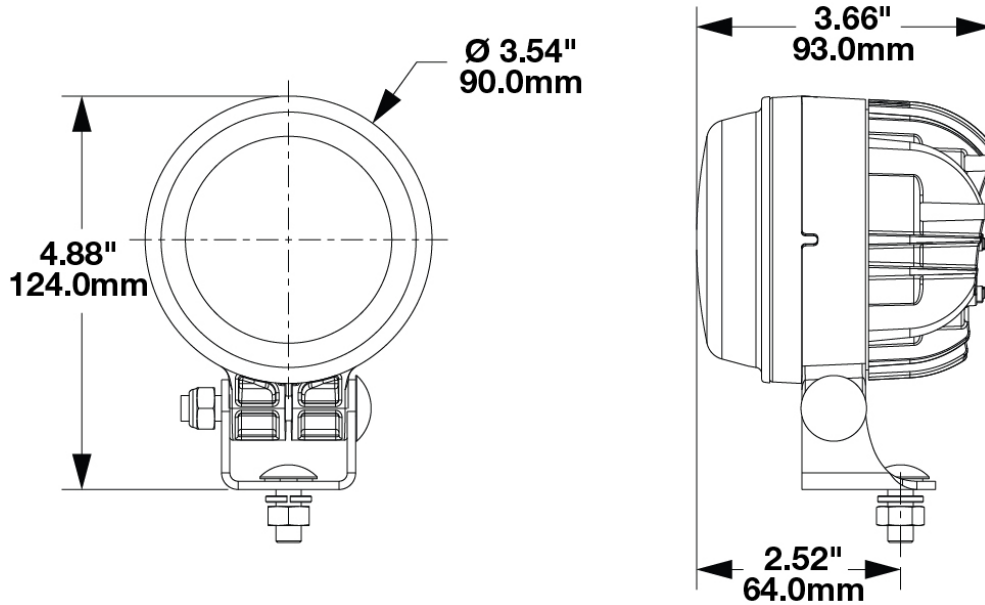

Pedestal Mounting Bracket for Model 93 Single Lamp

PRODUCT INFORMATION

Description	Pedestal Mounting Bracket for Model 93 Single Lamp
Product Weight	0.29 lbs / 0.13 kgs
Shipping Weight	0.31 lbs / 0.14 kgs

Print date: 2026-05-09

© 2026 J.W. Speaker Corporation • Germantown, WI U.S.A.
www.jwspeaker.com • speaker@jwspeaker.com • 262.251.6660

Pedestal Mounting Bracket for Model 93 Single Lamp

PRODUCT DIMENSIONS

Pedestal Mounting Bracket for Model 93 Single Lamp

ADDITIONAL INFORMATION

Kit Includes:

- (x1) M8 X 20 Carriage Bolt
- (x1) M8 X 55 Carriage Bolt
- (x1) Clamp, 90mm
- (x1) Mounting Bracket
- (x1) M8 Lock Nut With Nylon Insert
- (x1) M8 Nut
- (x1) Lock Washer