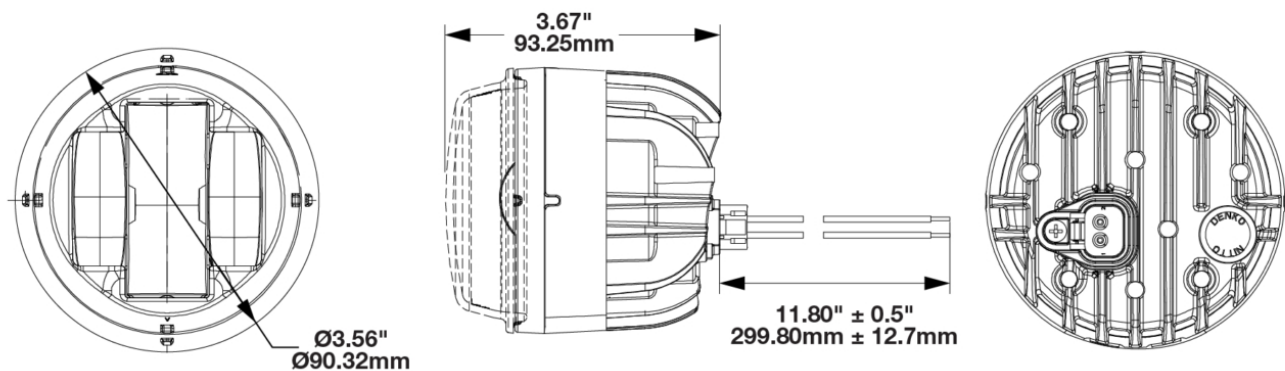

PRODUCT DIMENSIONS

Print date: 2019-05-25

© 2019 J.W. Speaker Corporation • Germantown, WI U.S.A.
www.jwspeaker.com • speaker@jwspeaker.com • 262.251.6660