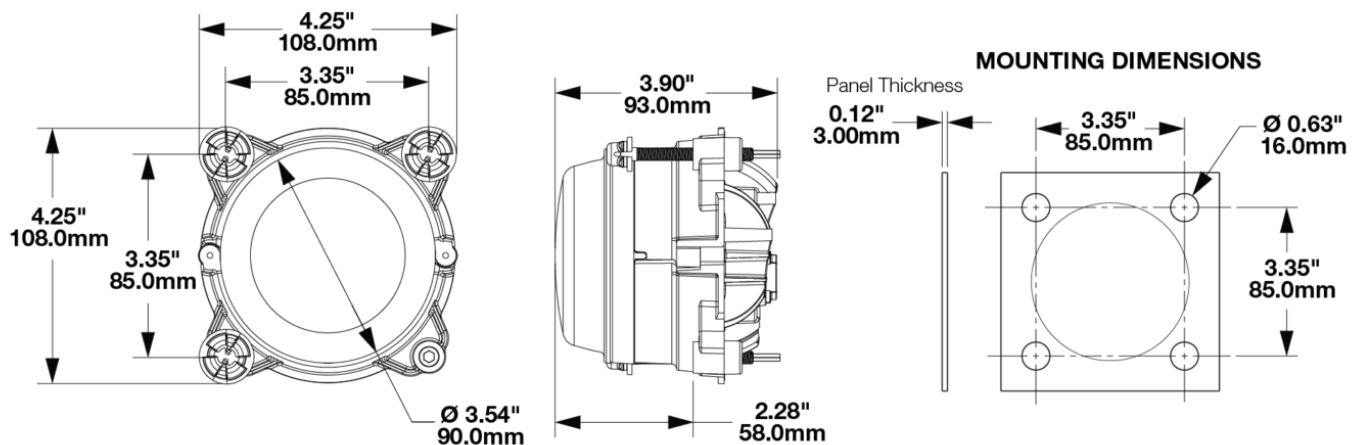

90mm Light 3-Point Mount for 3mm Mounting Frame

PRODUCT INFORMATION

Description	90mm Light 3-Point Mount for 3mm Mounting Frame
Product Weight	0.26 lbs / 0.12 kgs
Shipping Weight	1.10 lbs / 0.5 kgs
Additional Information	Kit Includes: (x2) Model 93 Half Brackets (x3) Adjuster Rod, 7mm Ball (x3) 7mm Ball Socket (x2) Screw, #4-20

PRODUCT DIMENSIONS

Print date: 2026-06-23

© 2026 J.W. Speaker Corporation • Germantown, WI U.S.A.
www.jwspeaker.com • speaker@jwspeaker.com • 262.251.6660

90mm Light 3-Point Mount for 3mm Mounting Frame

REGULATORY STANDARDS COMPLIANCE