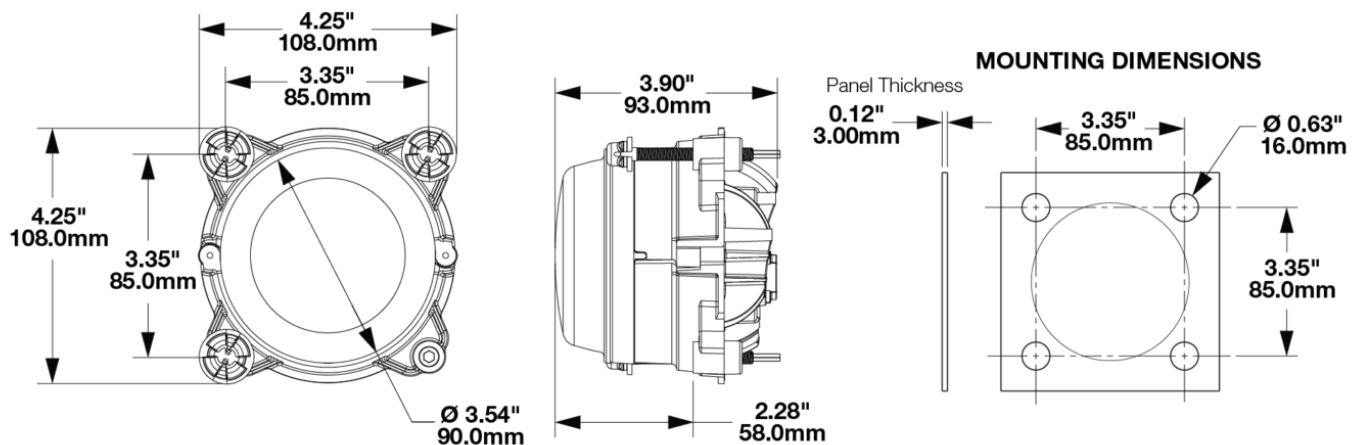

90mm Light 3-Point Mount for 3mm Mounting Frame

PRODUCT INFORMATION

Description	90mm Light 3-Point Mount for 3mm Mounting Frame
Product Weight	0.26 lbs / 0.12 kgs
Shipping Weight	1.10 lbs / 0.5 kgs
Additional Information	Kit Includes: (x2) Model 93 Half Brackets (x3) Adjuster Rod, 7mm Ball (x3) 7mm Ball Socket (x2) Screw, #4-20

PRODUCT DIMENSIONS

Print date: 2026-05-13

© 2026 J.W. Speaker Corporation • Germantown, WI U.S.A.
www.jwspeaker.com • speaker@jwspeaker.com • 262.251.6660

90mm Light 3-Point Mount for 3mm Mounting Frame

REGULATORY STANDARDS COMPLIANCE