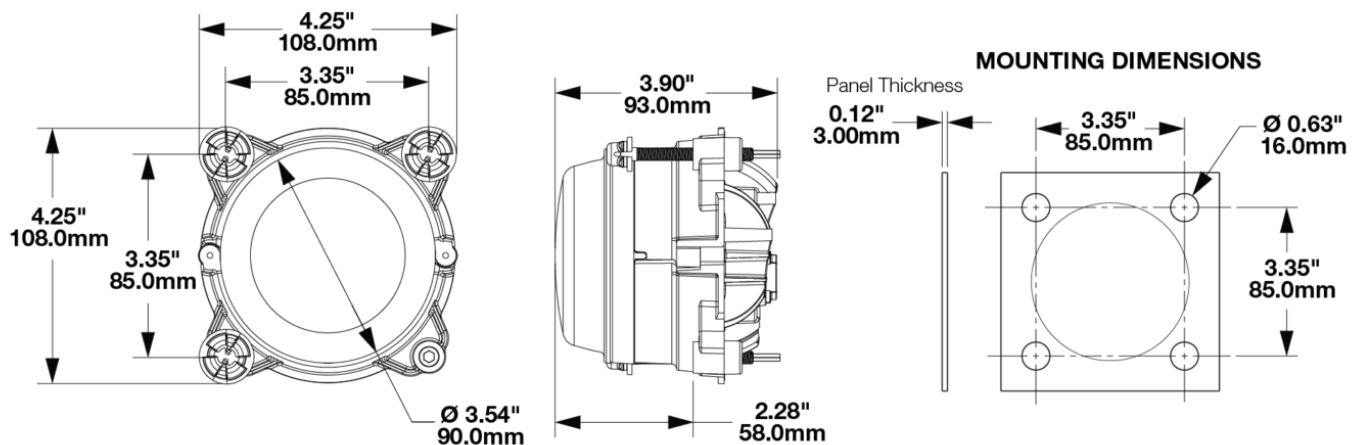

90mm Light 3-Point Mount for 3mm Mounting Frame

PRODUCT INFORMATION

Description	90mm Light 3-Point Mount for 3mm Mounting Frame
Product Weight	0.26 lbs / 0.12 kgs
Shipping Weight	1.10 lbs / 0.5 kgs
Additional Information	Kit Includes: (x2) Model 93 Half Brackets (x3) Adjuster Rod, 7mm Ball (x3) 7mm Ball Socket (x2) Screw, #4-20

PRODUCT DIMENSIONS

Print date: 2026-06-02

© 2026 J.W. Speaker Corporation • Germantown, WI U.S.A.
www.jwspeaker.com • speaker@jwspeaker.com • 262.251.6660

90mm Light 3-Point Mount for 3mm Mounting Frame

REGULATORY STANDARDS COMPLIANCE