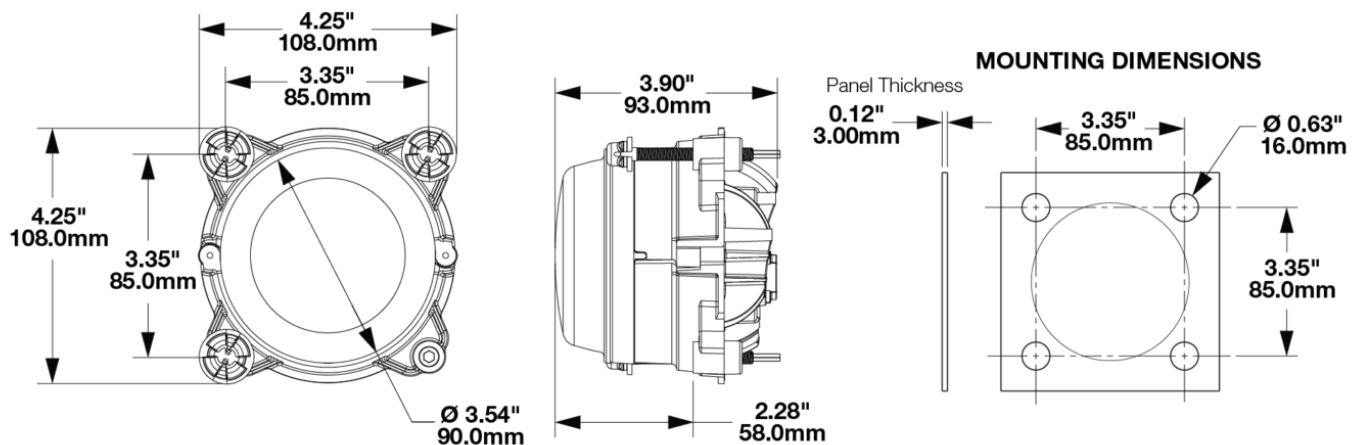

# 90mm Light 3-Point Mount for 3mm Mounting Frame

## PRODUCT INFORMATION

<b>Description</b>	90mm Light 3-Point Mount for 3mm Mounting Frame
<b>Product Weight</b>	0.26 lbs / 0.12 kgs
<b>Shipping Weight</b>	1.10 lbs / 0.5 kgs
<b>Additional Information</b>	Kit Includes: (x2) Model 93 Half Brackets (x3) Adjuster Rod, 7mm Ball (x3) 7mm Ball Socket (x2) Screw, #4-20