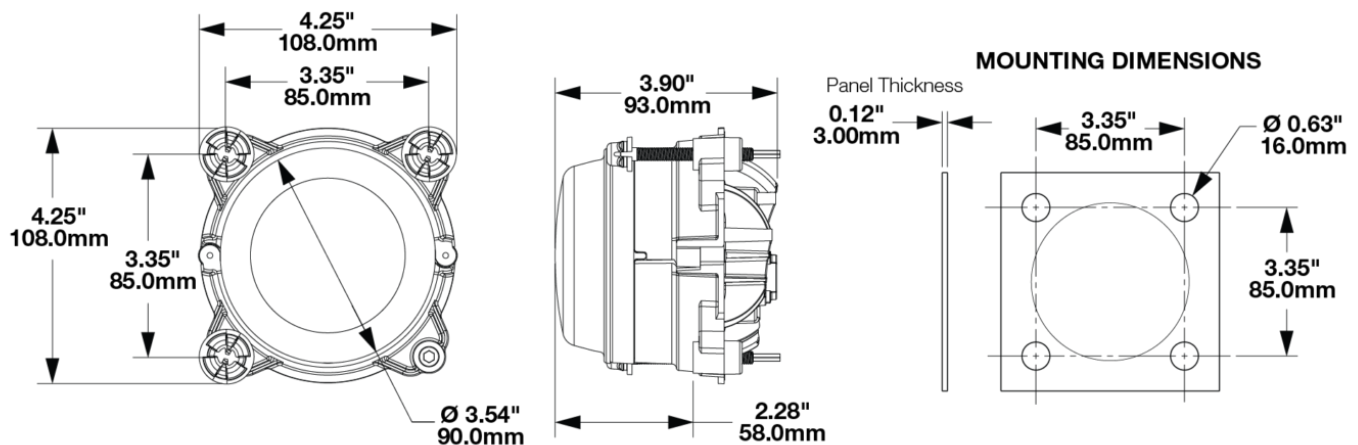

90mm Light 3-Point Mount for 3mm Mounting Frame

PRODUCT INFORMATION

Description	90mm Light 3-Point Mount for 3mm Mounting Frame
Product Weight	0.26 lbs / 0.12 kgs
Shipping Weight	1.10 lbs / 0.5 kgs
Additional Information	Kit Includes: (x2) Model 93 Mount (x3) Adjuster Rod, 10mm Ball (x3) 10mm Ball Socket (x2) Screw, #4-20

PRODUCT DIMENSIONS

Print date: 2024-12-13

© 2024 J.W. Speaker Corporation • Germantown, WI U.S.A.
www.jwspeaker.com • speaker@jwspeaker.com • 262.251.6660

90mm Light 3-Point Mount for 3mm Mounting Frame

REGULATORY STANDARDS COMPLIANCE