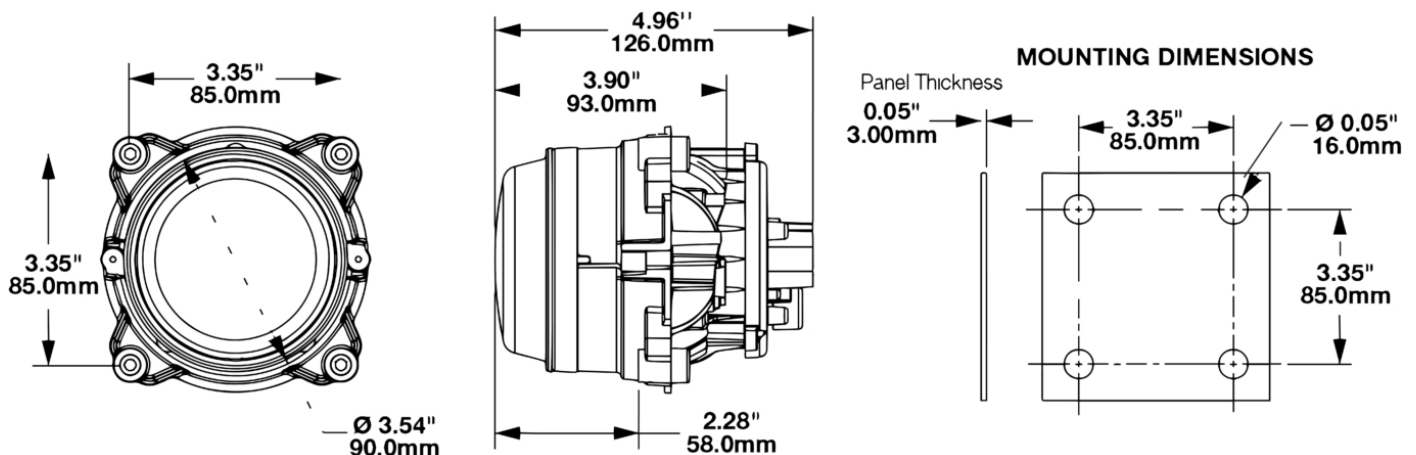

PRODUCT DIMENSIONS

Print date: 2024-07-22

© 2024 J.W. Speaker Corporation • Germantown, WI U.S.A.
www.jwspeaker.com • speaker@jwspeaker.com • 262.251.6660