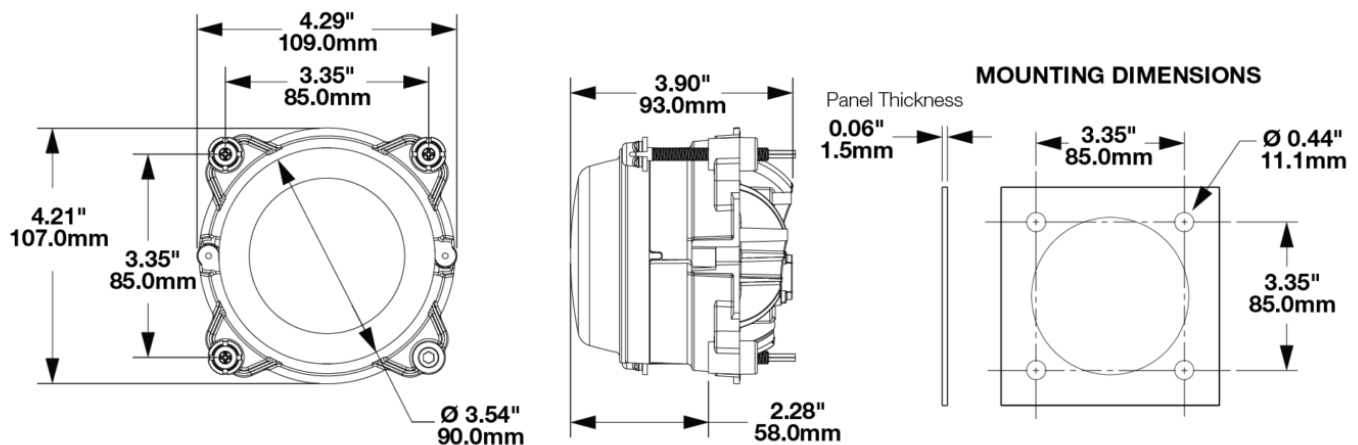

90mm Light 3-Point Mount for 1.5mm Mounting Frame

PRODUCT INFORMATION

Description	90mm Light 3-Point Mount for 1.5mm Mounting Frame
Product Weight	9.24 lbs / 4.19 kgs
Shipping Weight	9.57 lbs / 4.34 kgs
Additional Information	Kit Includes: (x2) Model 93 Half Brackets (x3) Adjuster Rod, 7mm Ball (x3) 7mm Ball Socket (x2) Screw, #4-20

PRODUCT DIMENSIONS

Print date: 2026-06-13

© 2026 J.W. Speaker Corporation • Germantown, WI U.S.A.
www.jwspeaker.com • speaker@jwspeaker.com • 262.251.6660

90mm Light 3-Point Mount for 1.5mm Mounting Frame