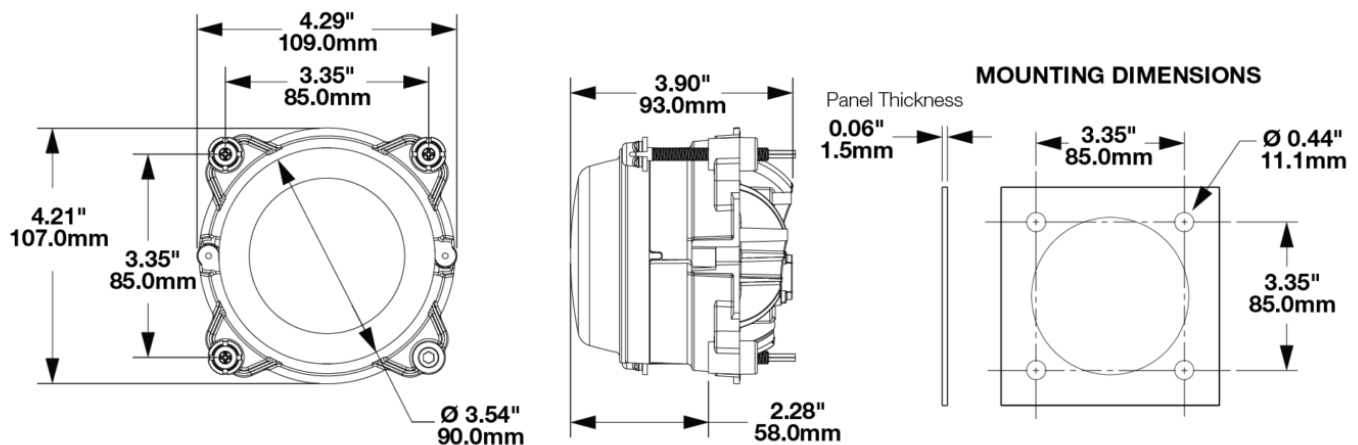

90mm Light 3-Point Mount for 1.5mm Mounting Frame

PRODUCT INFORMATION

Description	90mm Light 3-Point Mount for 1.5mm Mounting Frame
Product Weight	9.24 lbs / 4.19 kgs
Shipping Weight	9.57 lbs / 4.34 kgs
Additional Information	Kit Includes: (x2) Model 93 Half Brackets (x3) Adjuster Rod, 7mm Ball (x3) 7mm Ball Socket (x2) Screw, #4-20

PRODUCT DIMENSIONS

Print date: 2026-06-21

© 2026 J.W. Speaker Corporation • Germantown, WI U.S.A.
www.jwspeaker.com • speaker@jwspeaker.com • 262.251.6660

90mm Light 3-Point Mount for 1.5mm Mounting Frame