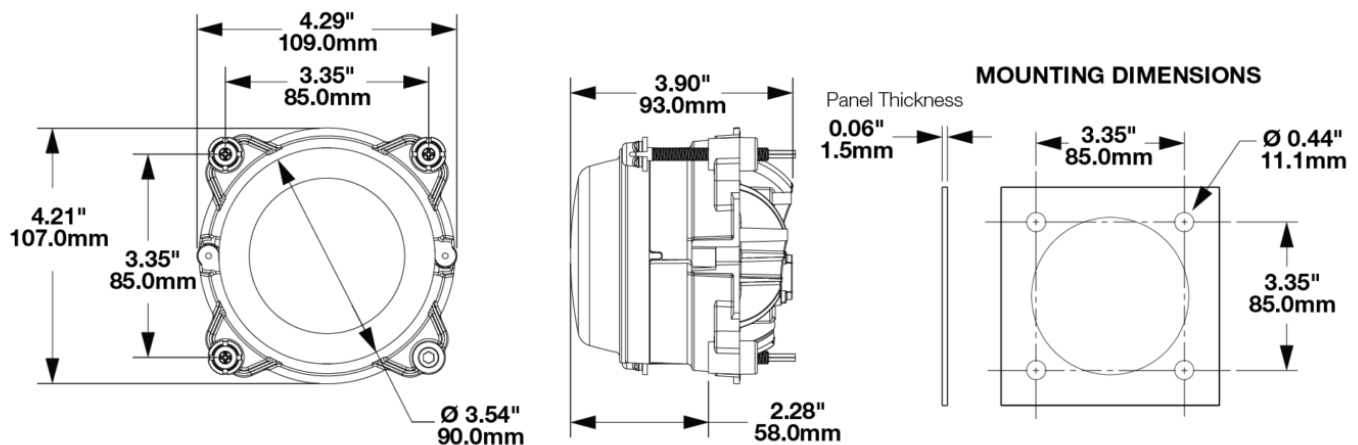

PRODUCT DIMENSIONS

Print date: 2026-07-10

© 2026 J.W. Speaker Corporation • Germantown, WI U.S.A.
www.jwspeaker.com • speaker@jwspeaker.com • 262.251.6660