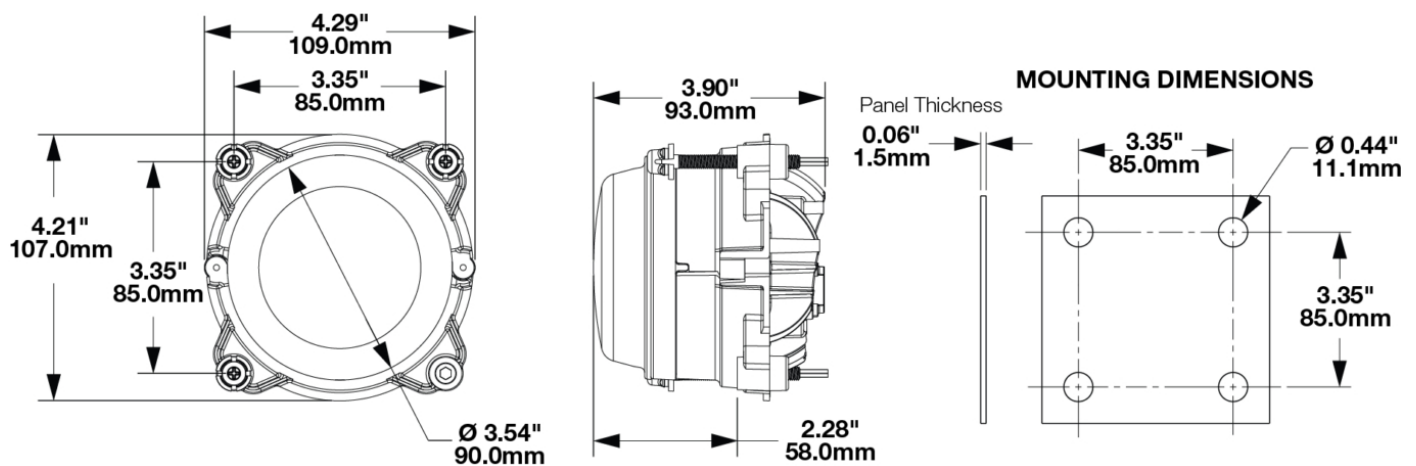

90mm Light 3-Point Mount for 1.5mm Mounting Frame

PRODUCT INFORMATION

Description	90mm Light 3-Point Mount for 1.5mm Mounting Frame
Product Weight	0.20 lbs / 0.09 kgs
Shipping Weight	0.22 lbs / 0.1 kgs
Additional Information	Kit Includes: (x2) Model 93 Mount (x3) Adjuster Rod, 7mm Ball (x3) 7mm Ball Socket (x2) Screw, #4-20

PRODUCT DIMENSIONS

Print date: 2024-11-10

© 2024 J.W. Speaker Corporation • Germantown, WI U.S.A.
www.jwspeaker.com • speaker@jwspeaker.com • 262.251.6660

90mm Light 3-Point Mount for 1.5mm Mounting Frame