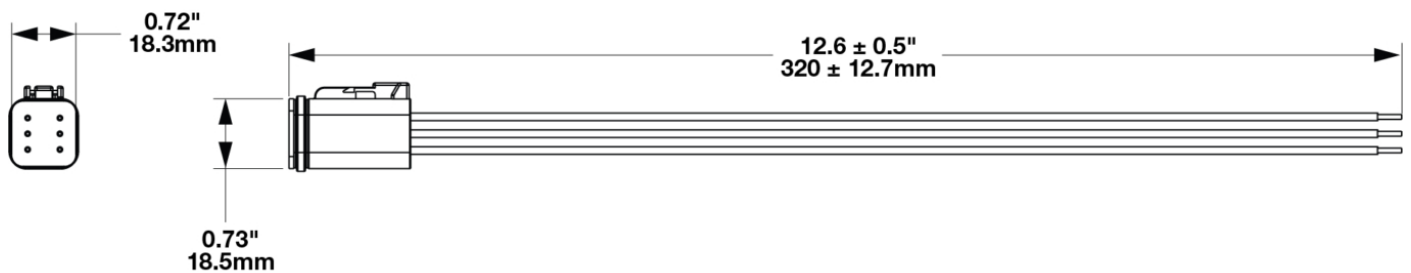

PRODUCT DIMENSIONS

Print date: 2024-12-12

© 2024 J.W. Speaker Corporation • Germantown, WI U.S.A.
www.jwspeaker.com • speaker@jwspeaker.com • 262.251.6660