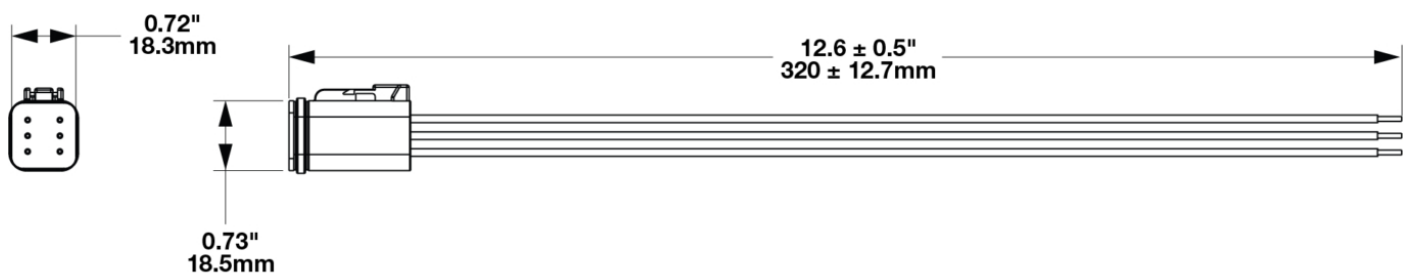

ECE Motorcycle Wire Assembly without DI for Model 93

PRODUCT INFORMATION

Description	ECE Motorcycle Wire Assembly without DI for Model 93
Connector or Wiring	Deutsch DT06-6S
Mating Connector	Deutsch DT04-6P

PRODUCT DIMENSIONS

Print date: 2026-05-26

© 2026 J.W. Speaker Corporation • Germantown, WI U.S.A.
www.jwspeaker.com • speaker@jwspeaker.com • 262.251.6660

J.W. SPEAKER
Engineered. Lighting. Solutions.

ECE Motorcycle Wire Assembly without DI for Model 93

ELECTRICAL SPECIFICATIONS

Yellow Wire	Low Beam
Red Wire	Front Position
Blue Wire	DRL
Black Wire	Ground
White Wire	High Beam

PRODUCT WARNINGS

For California residents:

⚠ **WARNING:** Cancer and reproductive harm - www.P65Warnings.ca.gov.