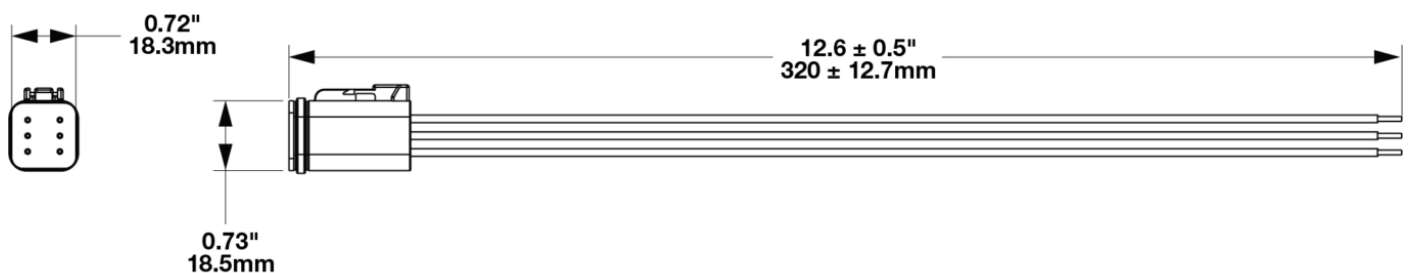

ECE Motorcycle Wire Assembly without DI for Model 93

PRODUCT INFORMATION

Description	ECE Motorcycle Wire Assembly without DI for Model 93
Connector or Wiring	Deutsch DT06-6S
Mating Connector	Deutsch DT04-6P

PRODUCT DIMENSIONS

Print date: 2026-06-19

© 2026 J.W. Speaker Corporation • Germantown, WI U.S.A.
www.jwspeaker.com • speaker@jwspeaker.com • 262.251.6660

ECE Motorcycle Wire Assembly without DI for Model 93

ELECTRICAL SPECIFICATIONS

Yellow Wire	Low Beam
Red Wire	Front Position
Blue Wire	DRL
Black Wire	Ground
White Wire	High Beam

PRODUCT WARNINGS

For California residents:

⚠ **WARNING:** Cancer and reproductive harm - www.P65Warnings.ca.gov.