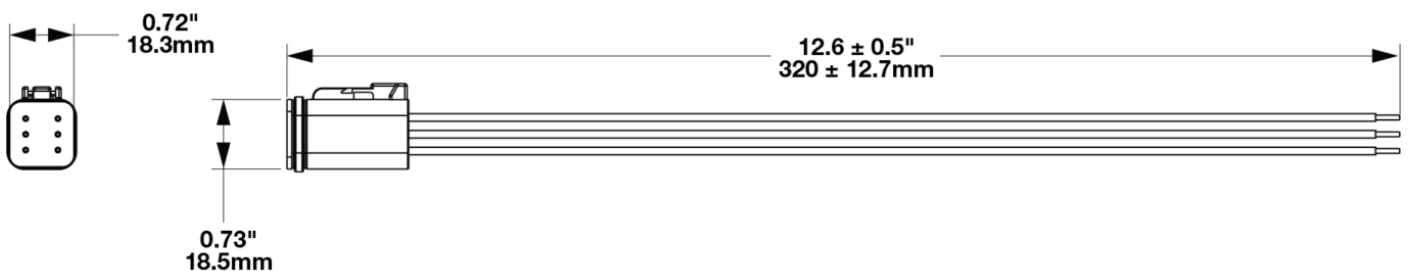

PRODUCT DIMENSIONS

Print date: 2023-02-03

© 2023 J.W. Speaker Corporation • Germantown, WI U.S.A.
www.jwspeaker.com • speaker@jwspeaker.com • 262.251.6660