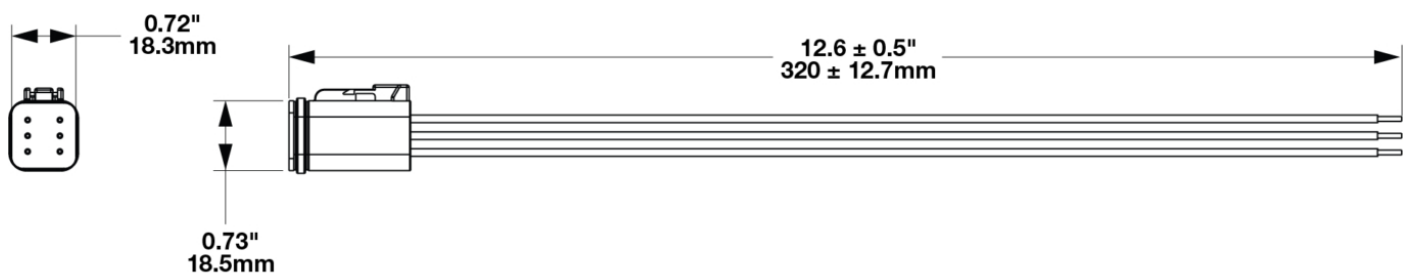

ECE Motorcycle Wire Assembly without DI for Model 93

PRODUCT INFORMATION

Description	ECE Motorcycle Wire Assembly without DI for Model 93
Connector or Wiring	Deutsch DT06-6S
Mating Connector	Deutsch DT04-6P

PRODUCT DIMENSIONS

Print date: 2026-04-27

© 2026 J.W. Speaker Corporation • Germantown, WI U.S.A.
www.jwspeaker.com • speaker@jwspeaker.com • 262.251.6660

J.W. SPEAKER
Engineered. Lighting. Solutions.

ECE Motorcycle Wire Assembly without DI for Model 93

ELECTRICAL SPECIFICATIONS

Yellow Wire	Low Beam
Red Wire	Front Position
Blue Wire	DRL
Black Wire	Ground
White Wire	High Beam

PRODUCT WARNINGS

For California residents:

⚠ **WARNING:** Cancer and reproductive harm - www.P65Warnings.ca.gov.