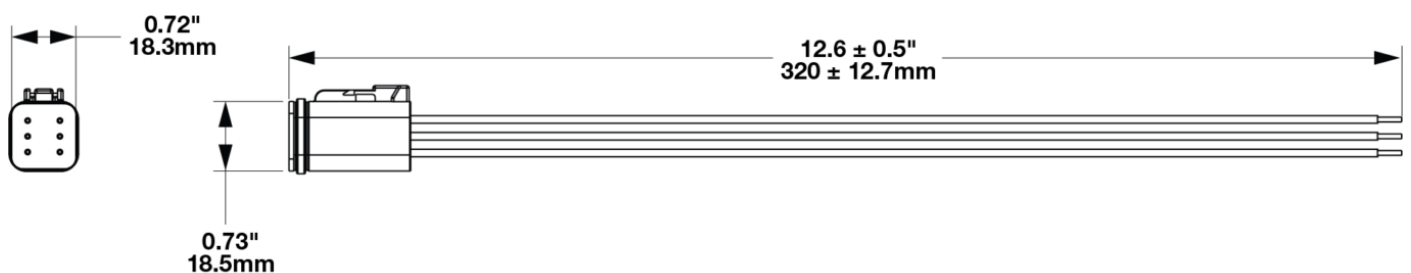

PRODUCT DIMENSIONS

Print date: 2023-02-01

© 2023 J.W. Speaker Corporation • Germantown, WI U.S.A.
www.jwspeaker.com • speaker@jwspeaker.com • 262.251.6660