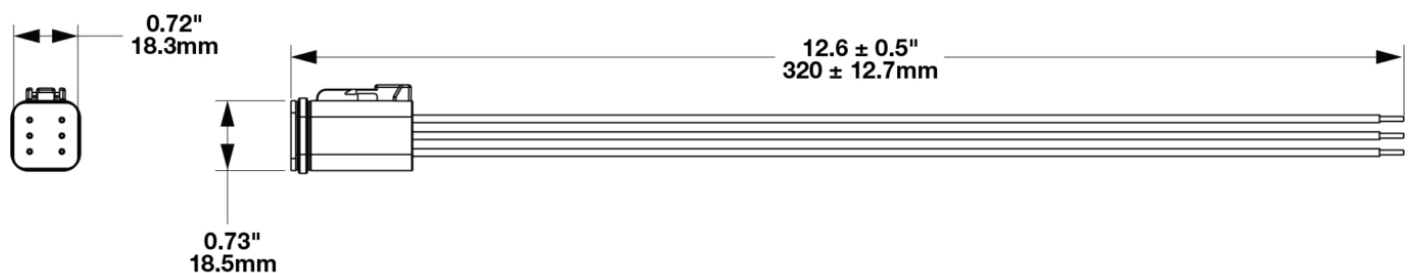

SAE/DOT Motorcycle Wire Assembly without DI/DRL for Model 93

PRODUCT INFORMATION

Description	SAE/DOT Motorcycle Wire Assembly without DI/DRL for Model 93
Connector or Wiring	Deutsch DT06-6S
Mating Connector	Deutsch DT04-6P
Product Weight	0.25 lbs / 0.11 kgs

ELECTRICAL SPECIFICATIONS

Yellow Wire	Low Beam
Red Wire	Front Position
Black Wire	Ground
White Wire	High Beam

PRODUCT WARNINGS

For California residents:

⚠ **WARNING:** Cancer and reproductive harm - www.P65Warnings.ca.gov.