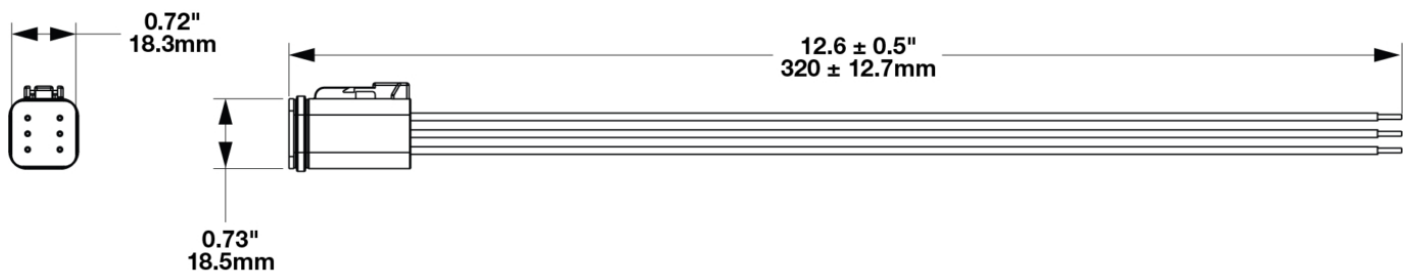

5 Function Wire Assembly for Model 93

PRODUCT INFORMATION

Description	5 Function Wire Assembly for Model 93
Connector or Wiring	Deutsch DT06-6S
Mating Connector	Deutsch DT04-6P

PRODUCT DIMENSIONS

Print date: 2026-06-08

© 2026 J.W. Speaker Corporation • Germantown, WI U.S.A.
www.jwspeaker.com • speaker@jwspeaker.com • 262.251.6660

5 Function Wire Assembly for Model 93

ELECTRICAL SPECIFICATIONS

Yellow Wire	Low Beam
Red Wire	Front Position
Orange Wire	DI
Blue Wire	DRL
Black Wire	Ground
White Wire	High Beam