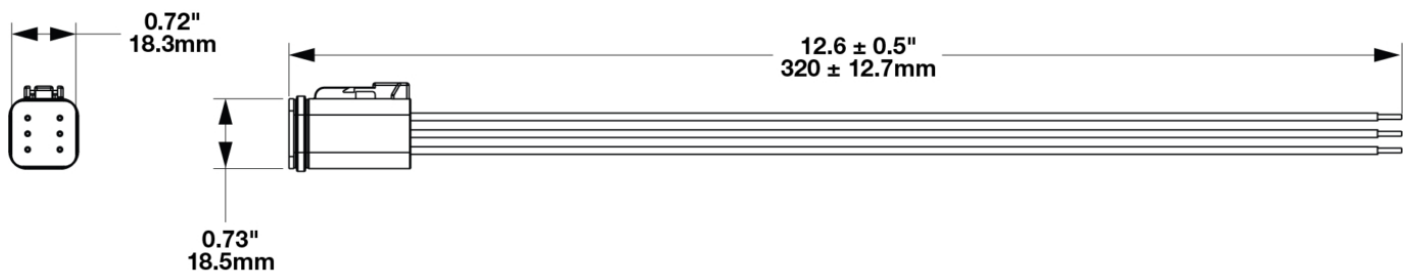

5 Function Wire Assembly for Model 93

PRODUCT INFORMATION

Description	5 Function Wire Assembly for Model 93
Connector or Wiring	Deutsch DT06-6S
Mating Connector	Deutsch DT04-6P

PRODUCT DIMENSIONS

Print date: 2026-06-21

© 2026 J.W. Speaker Corporation • Germantown, WI U.S.A.
www.jwspeaker.com • speaker@jwspeaker.com • 262.251.6660

5 Function Wire Assembly for Model 93

ELECTRICAL SPECIFICATIONS

Yellow Wire	Low Beam
Red Wire	Front Position
Orange Wire	DI
Blue Wire	DRL
Black Wire	Ground
White Wire	High Beam